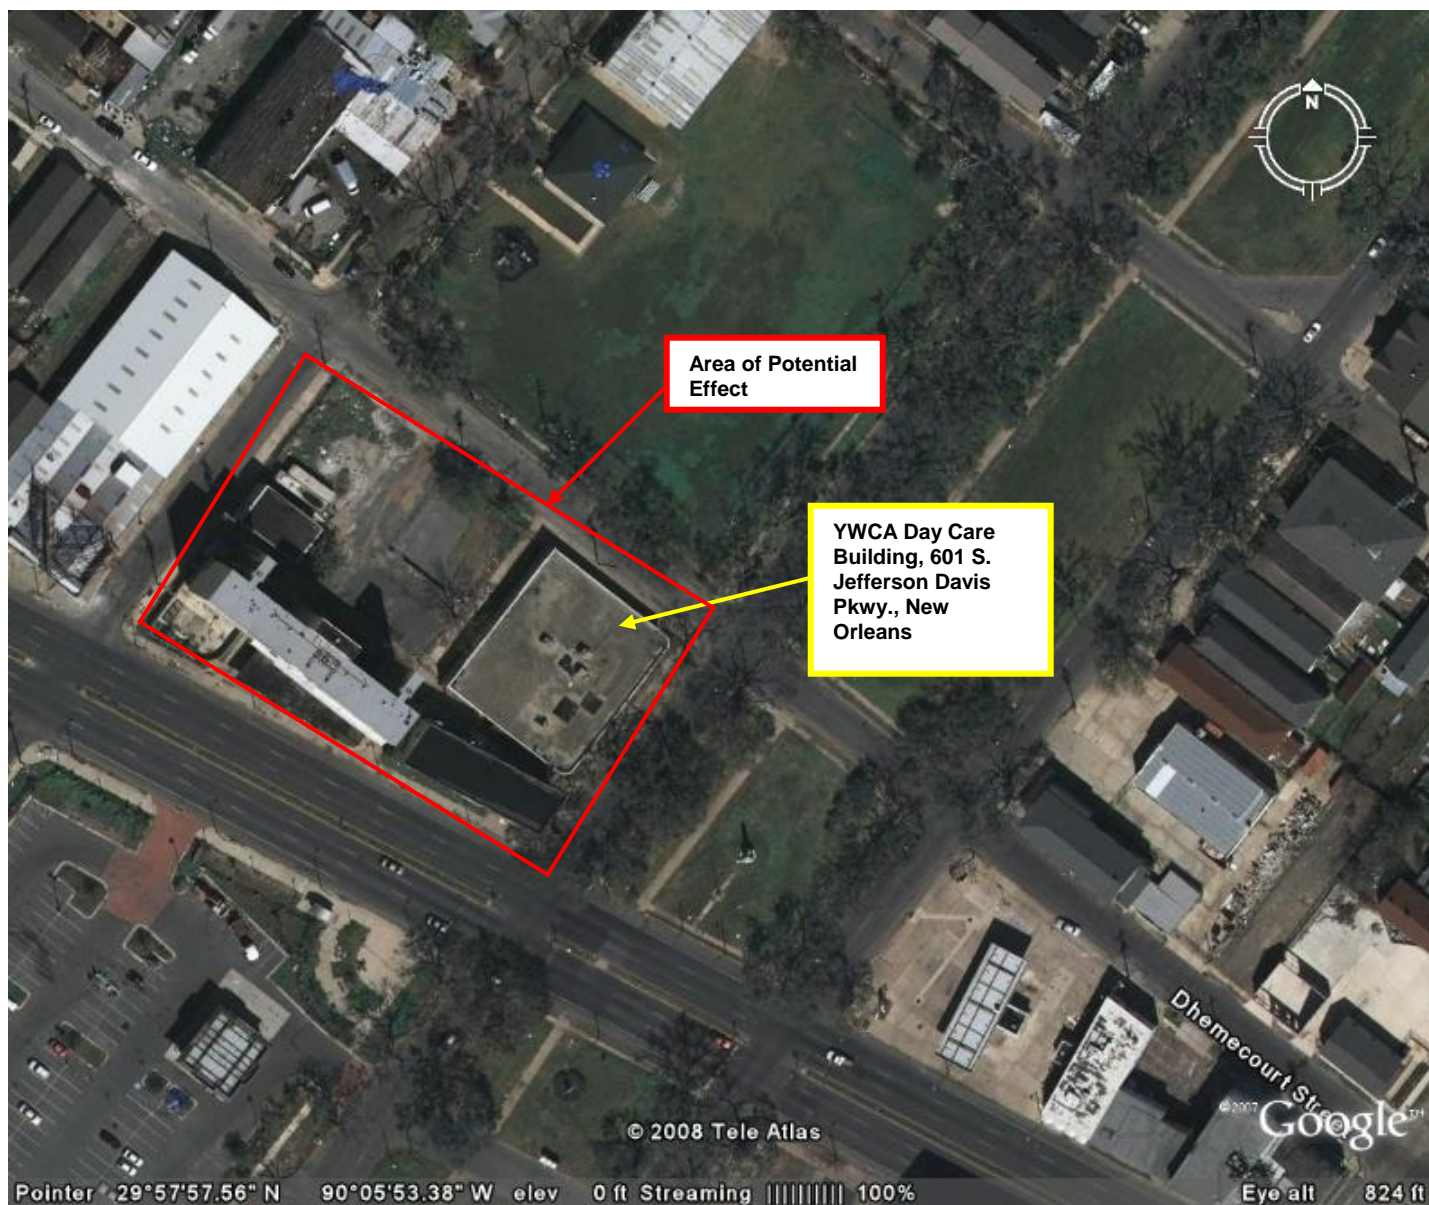

U.S. Department of Homeland Security
Federal Emergency Management Agency
Section 106 Review : Aerial View Location Map

Resource Name: YWCA of Greater New Orleans

Resource Address: 601 S. Jefferson Davis Parkway, New Orleans LA

Resource Coordinates: 29.575756 N; -90.055338 W

Attachment A: Aerial photograph of block showing Area of Potential Effect