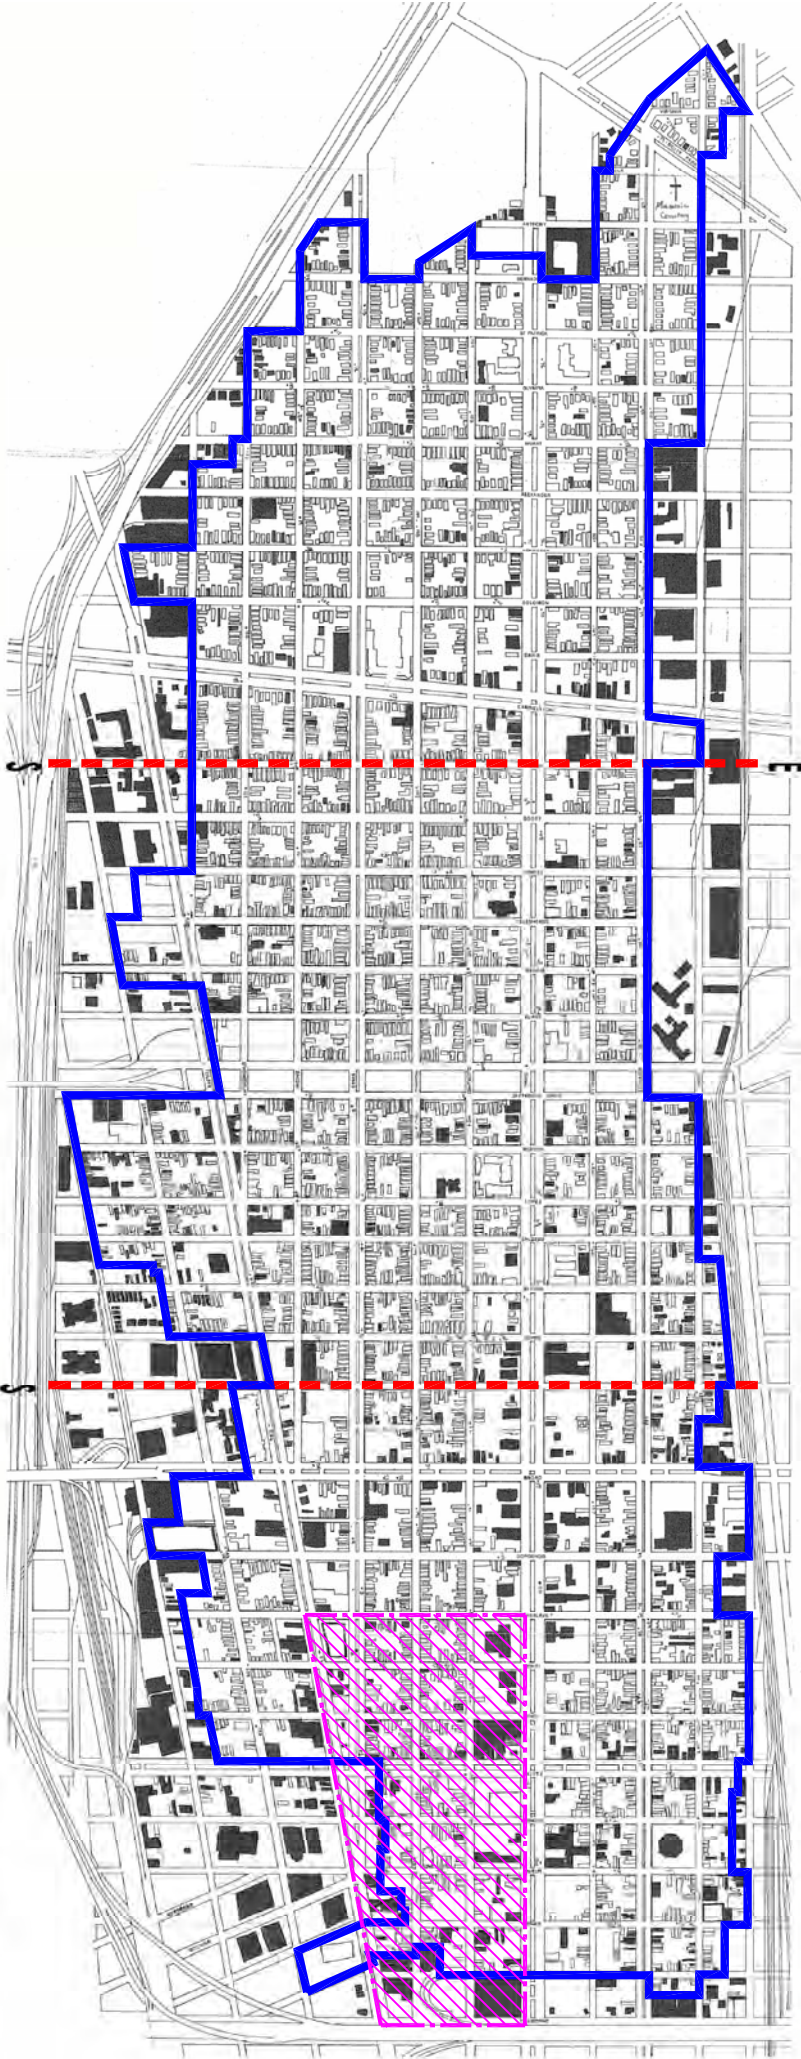

ZONE 3

ZONE 2

ZONE 1

P I E R C E S T R E E T

W H I T E S T R E E T

# MID CITY NATIONAL REGISTER HISTORIC DISTRICT

S T R E E T

- Mid City Historic District Boundary
- VA and LSU hospitals footprint
- Zone boundaries
- Non-Contributing buildings (pre-1993, verify individual buildings' eligibility)

W H I T E S T R E E T

MID CITY NATIONAL REGISTER HISTORIC DISTRICT - ZONE 1

-  Mid-City Historic District Boundary
-  VA and LSU hospitals footprint
-  Zone boundaries
-  Non-Contributing buildings (pre-1993, verify individual buildings eligibility)