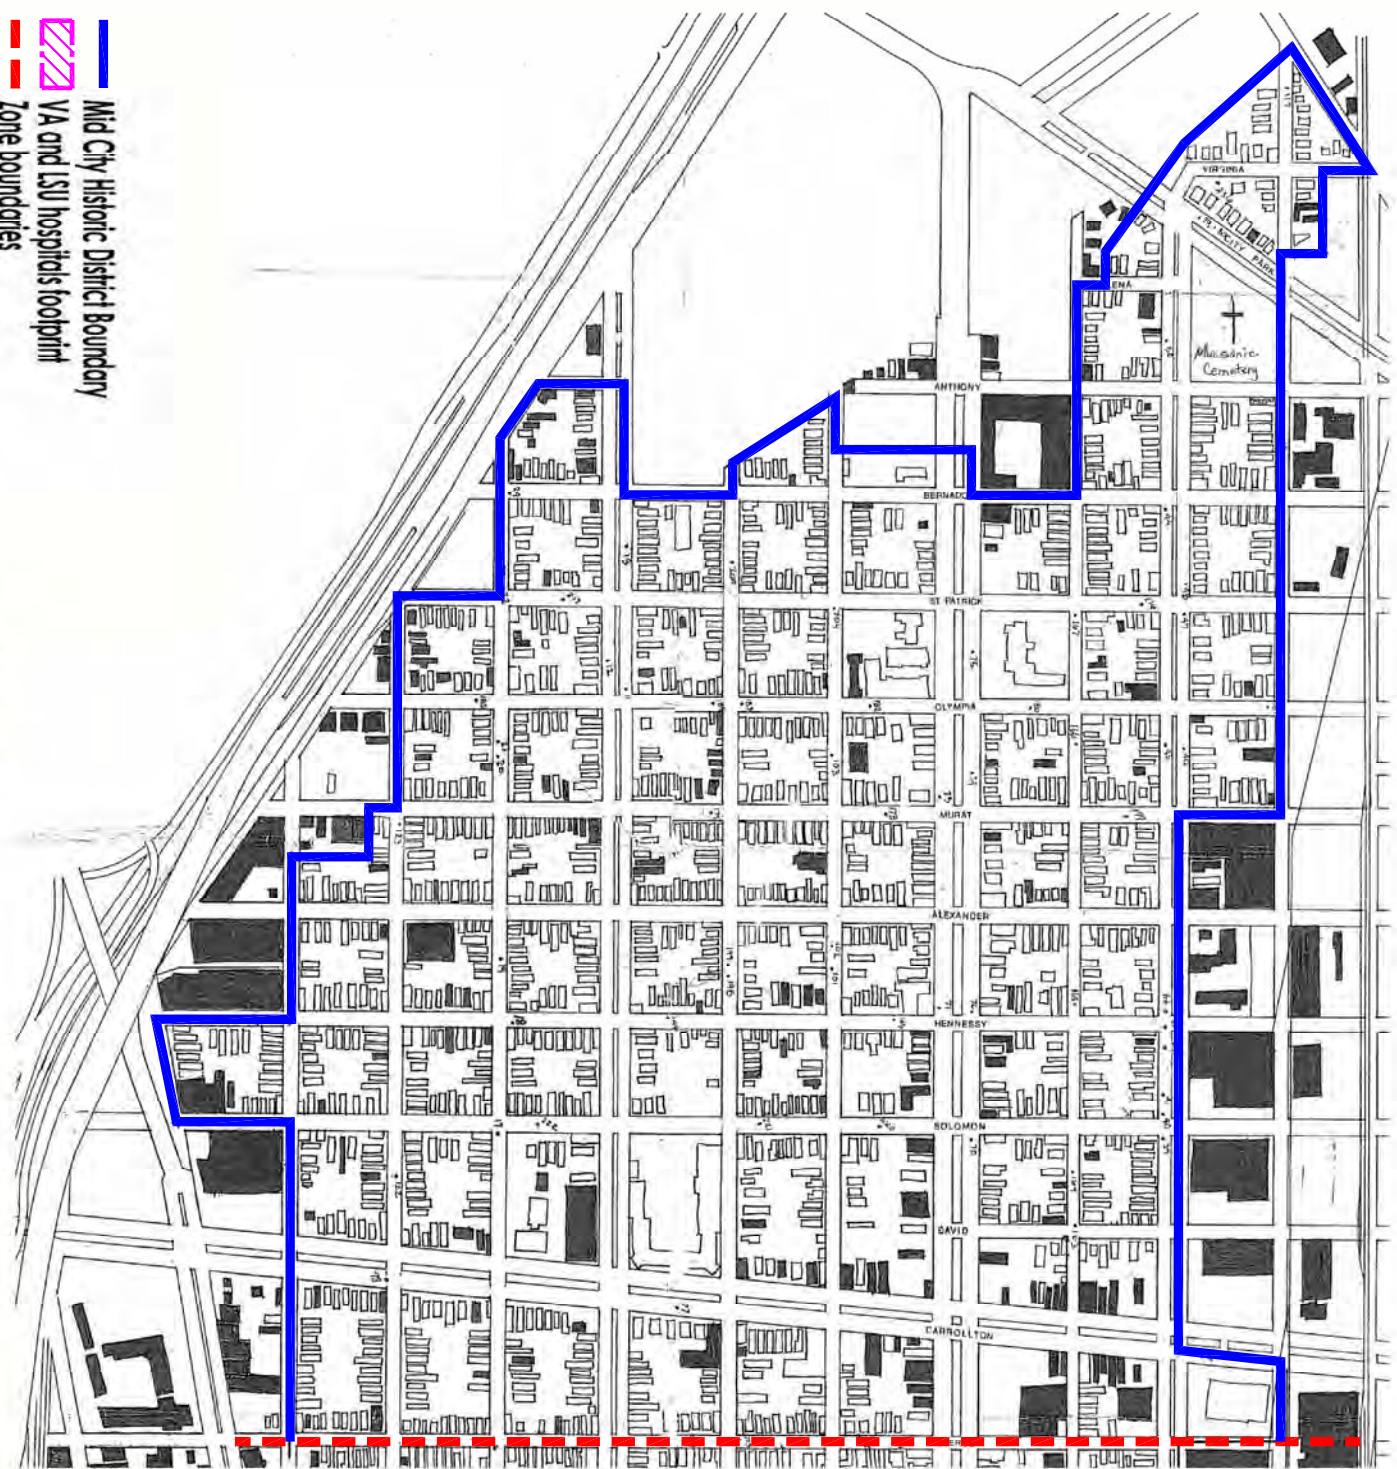

ZONE 3

ZONE 2

ZONE 1

P I E R C E S T R E E T

W H I T E S T R E E T

**LOUISIANA**  
*Pick your Passion*

-  Mid City Historic District Boundary
-  Zone boundaries
-  VA and LSU hospitals footprint
-  Non-Contributing buildings (pre-1993, verify individual buildings' eligibility)