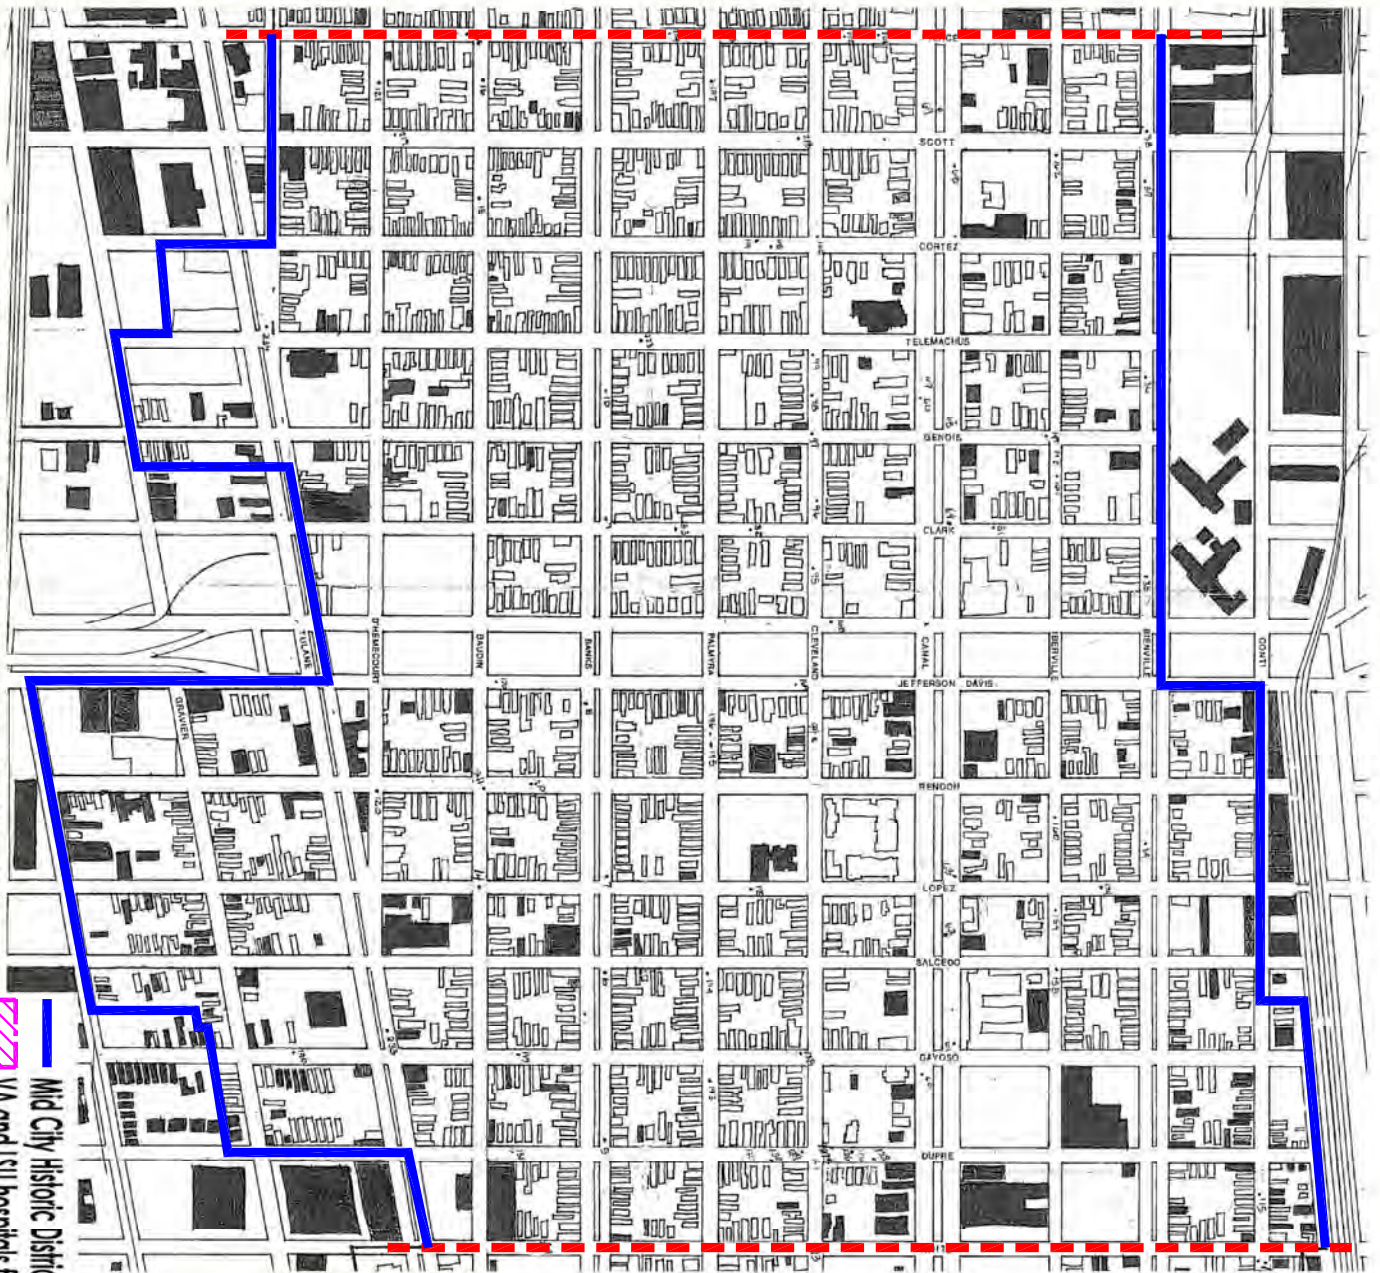

**LOUISIANA**  
*Pick your Passion*

P I E R C E S T R E E T

MID CITY NATIONAL REGISTER HISTORIC DISTRICT - ZONE 2

-  Mid City Historic District Boundary
-  VA and LSU hospitals footprint
-  Zone boundaries
-  Non-Contributing buildings (pre-1993, verify individual buildings' eligibility)