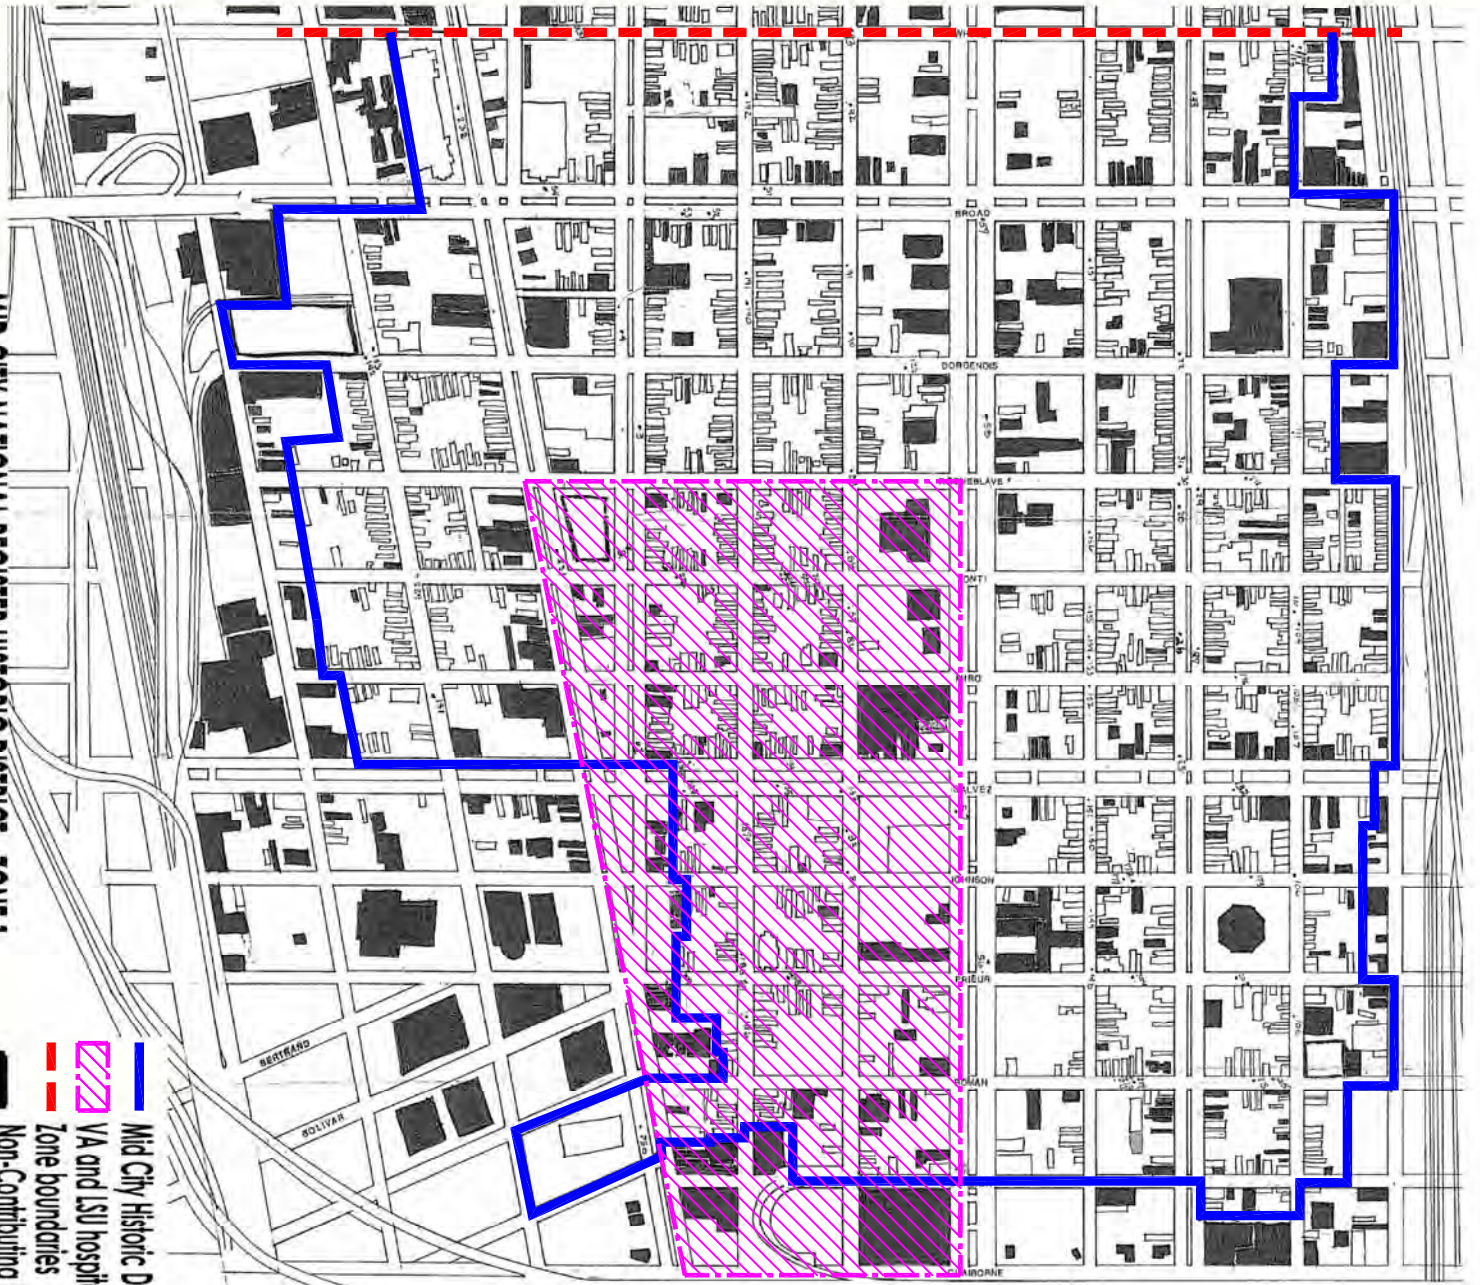

ZONE 3

ZONE 2

ZONE 1

P I E R C E S T R E E T

W H I T E S T R E E T

# MID CITY NATIONAL REGISTER HISTORIC DISTRICT

S T R E E T

- Mid City Historic District Boundary
- VA and LSU hospitals footprint
- Zone boundaries
- Non-Contributing buildings (pre-1993, verify individual buildings' eligibility)

W H I T E S T R E E T

MID CITY NATIONAL REGISTER HISTORIC DISTRICT - ZONE 1

-  Mid-City Historic District Boundary
-  VA and LSU hospitals footprint
-  Zone boundaries
-  Non-Contributing buildings (pre-1993, verify individual buildings eligibility)