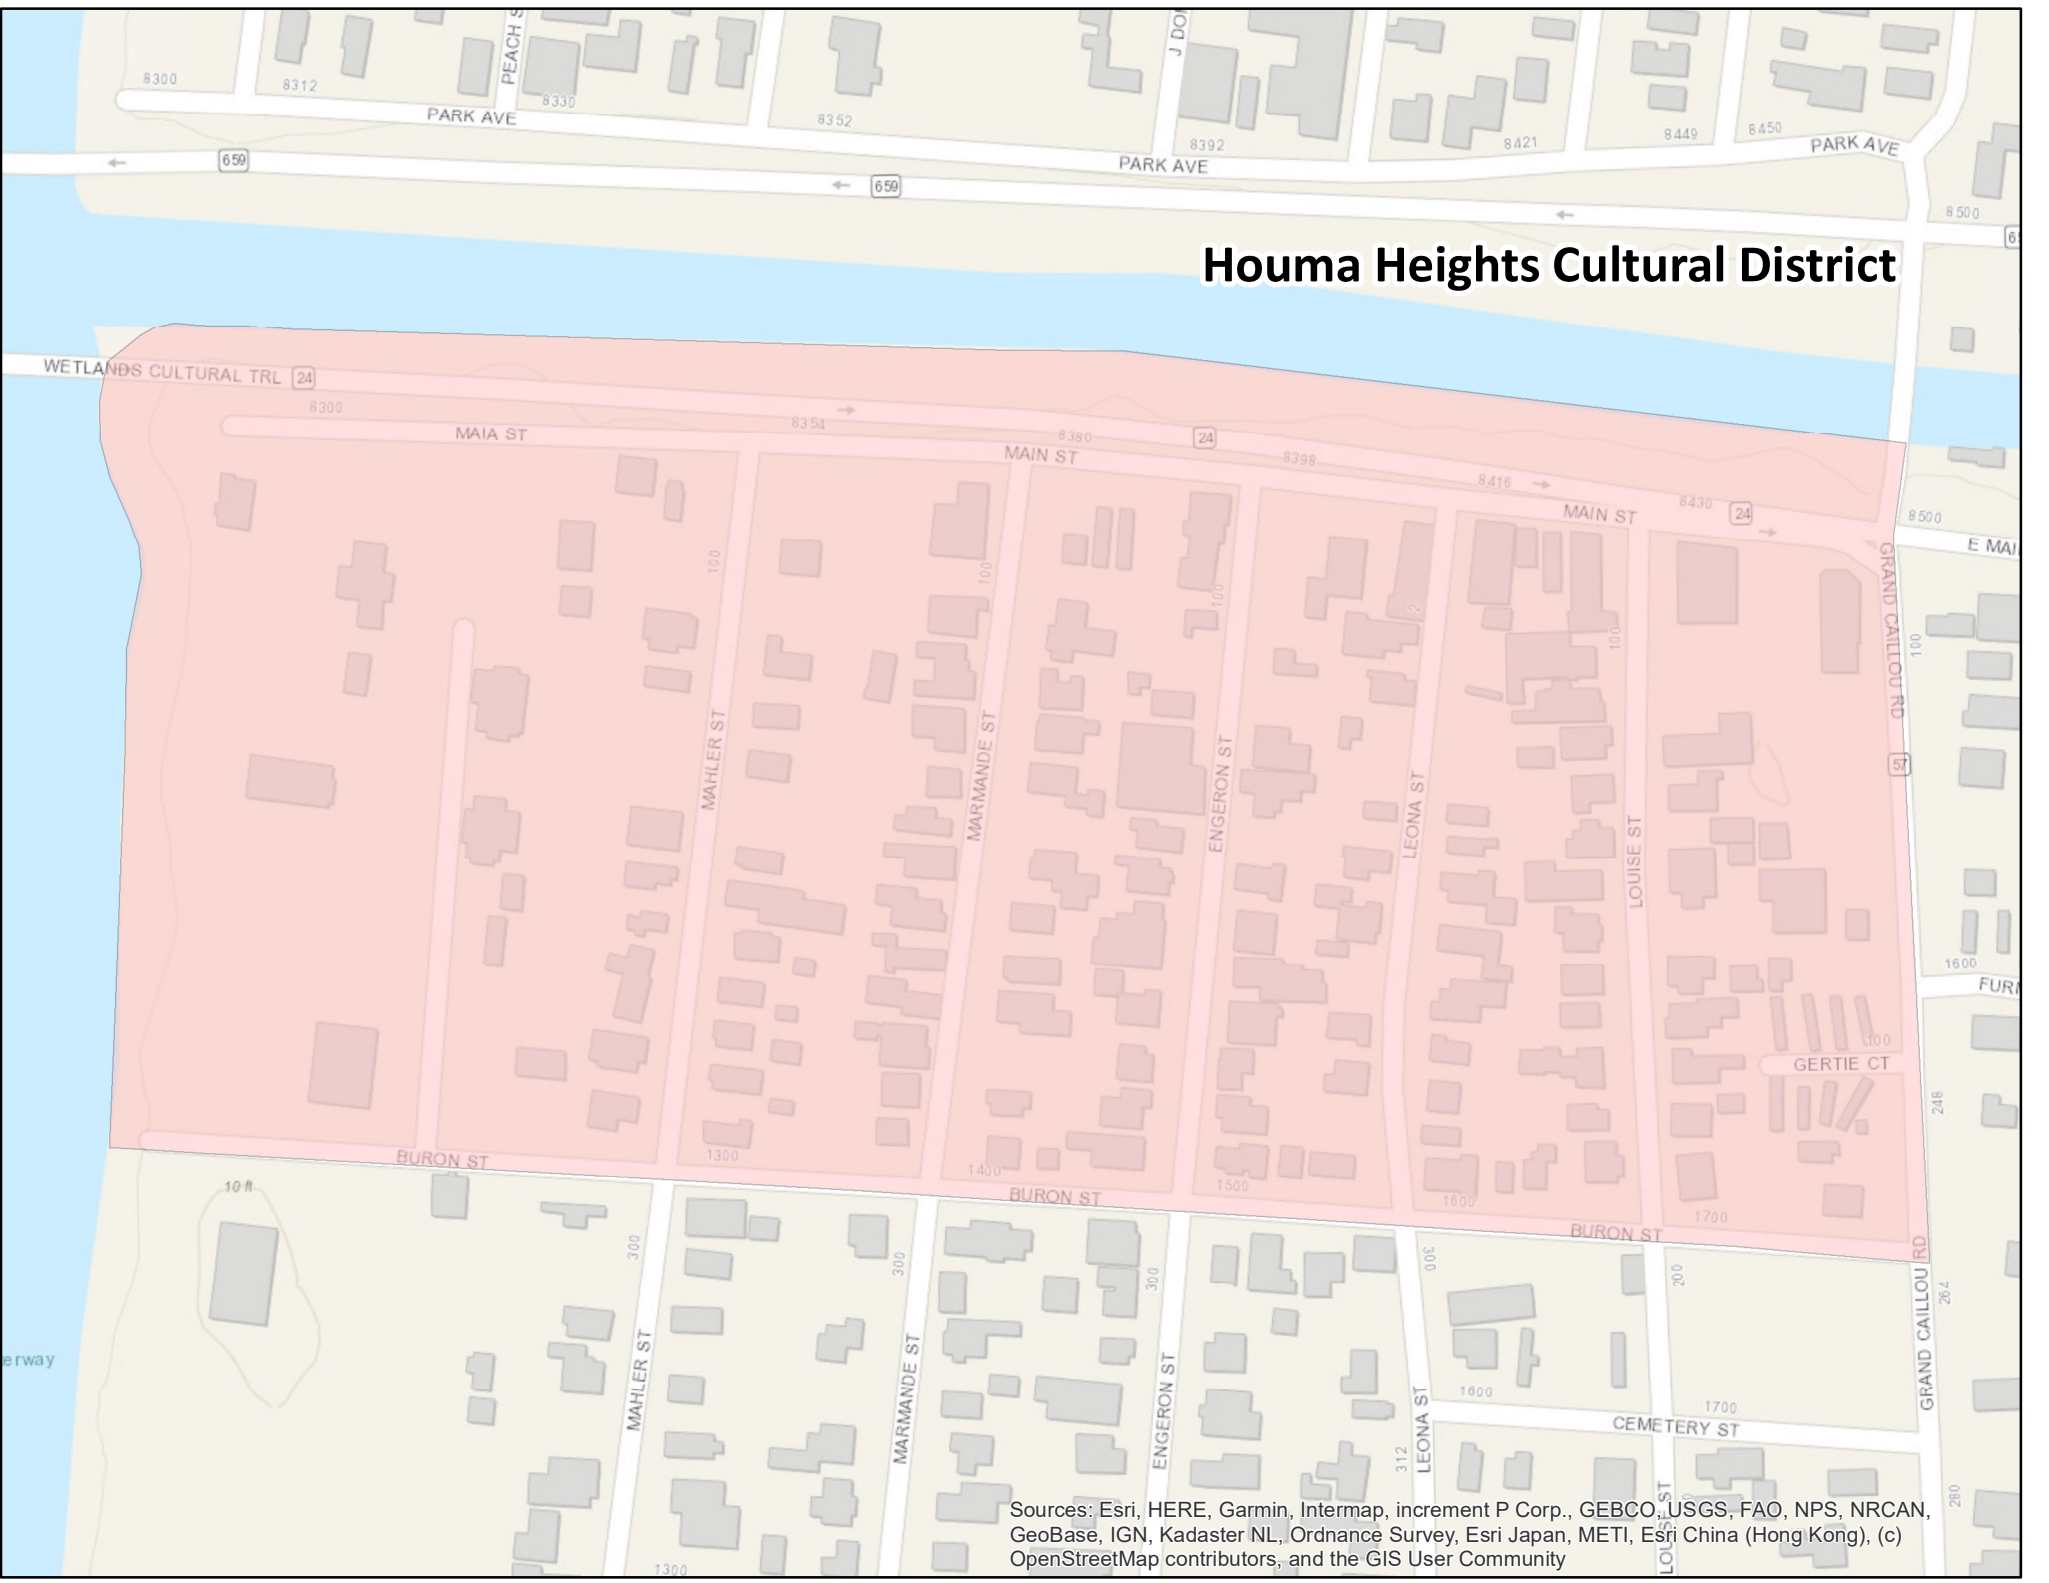

Houma Heights Cultural District

Sources: Esri, HERE, Garmin, Intermap, increment P Corp., GEBCO, USGS, FAO, NPS, NRCAN, GeoBase, IGN, Kadaster NL, Ordnance Survey, Esri Japan, METI, Esri China (Hong Kong), (c) OpenStreetMap contributors, and the GIS User Community