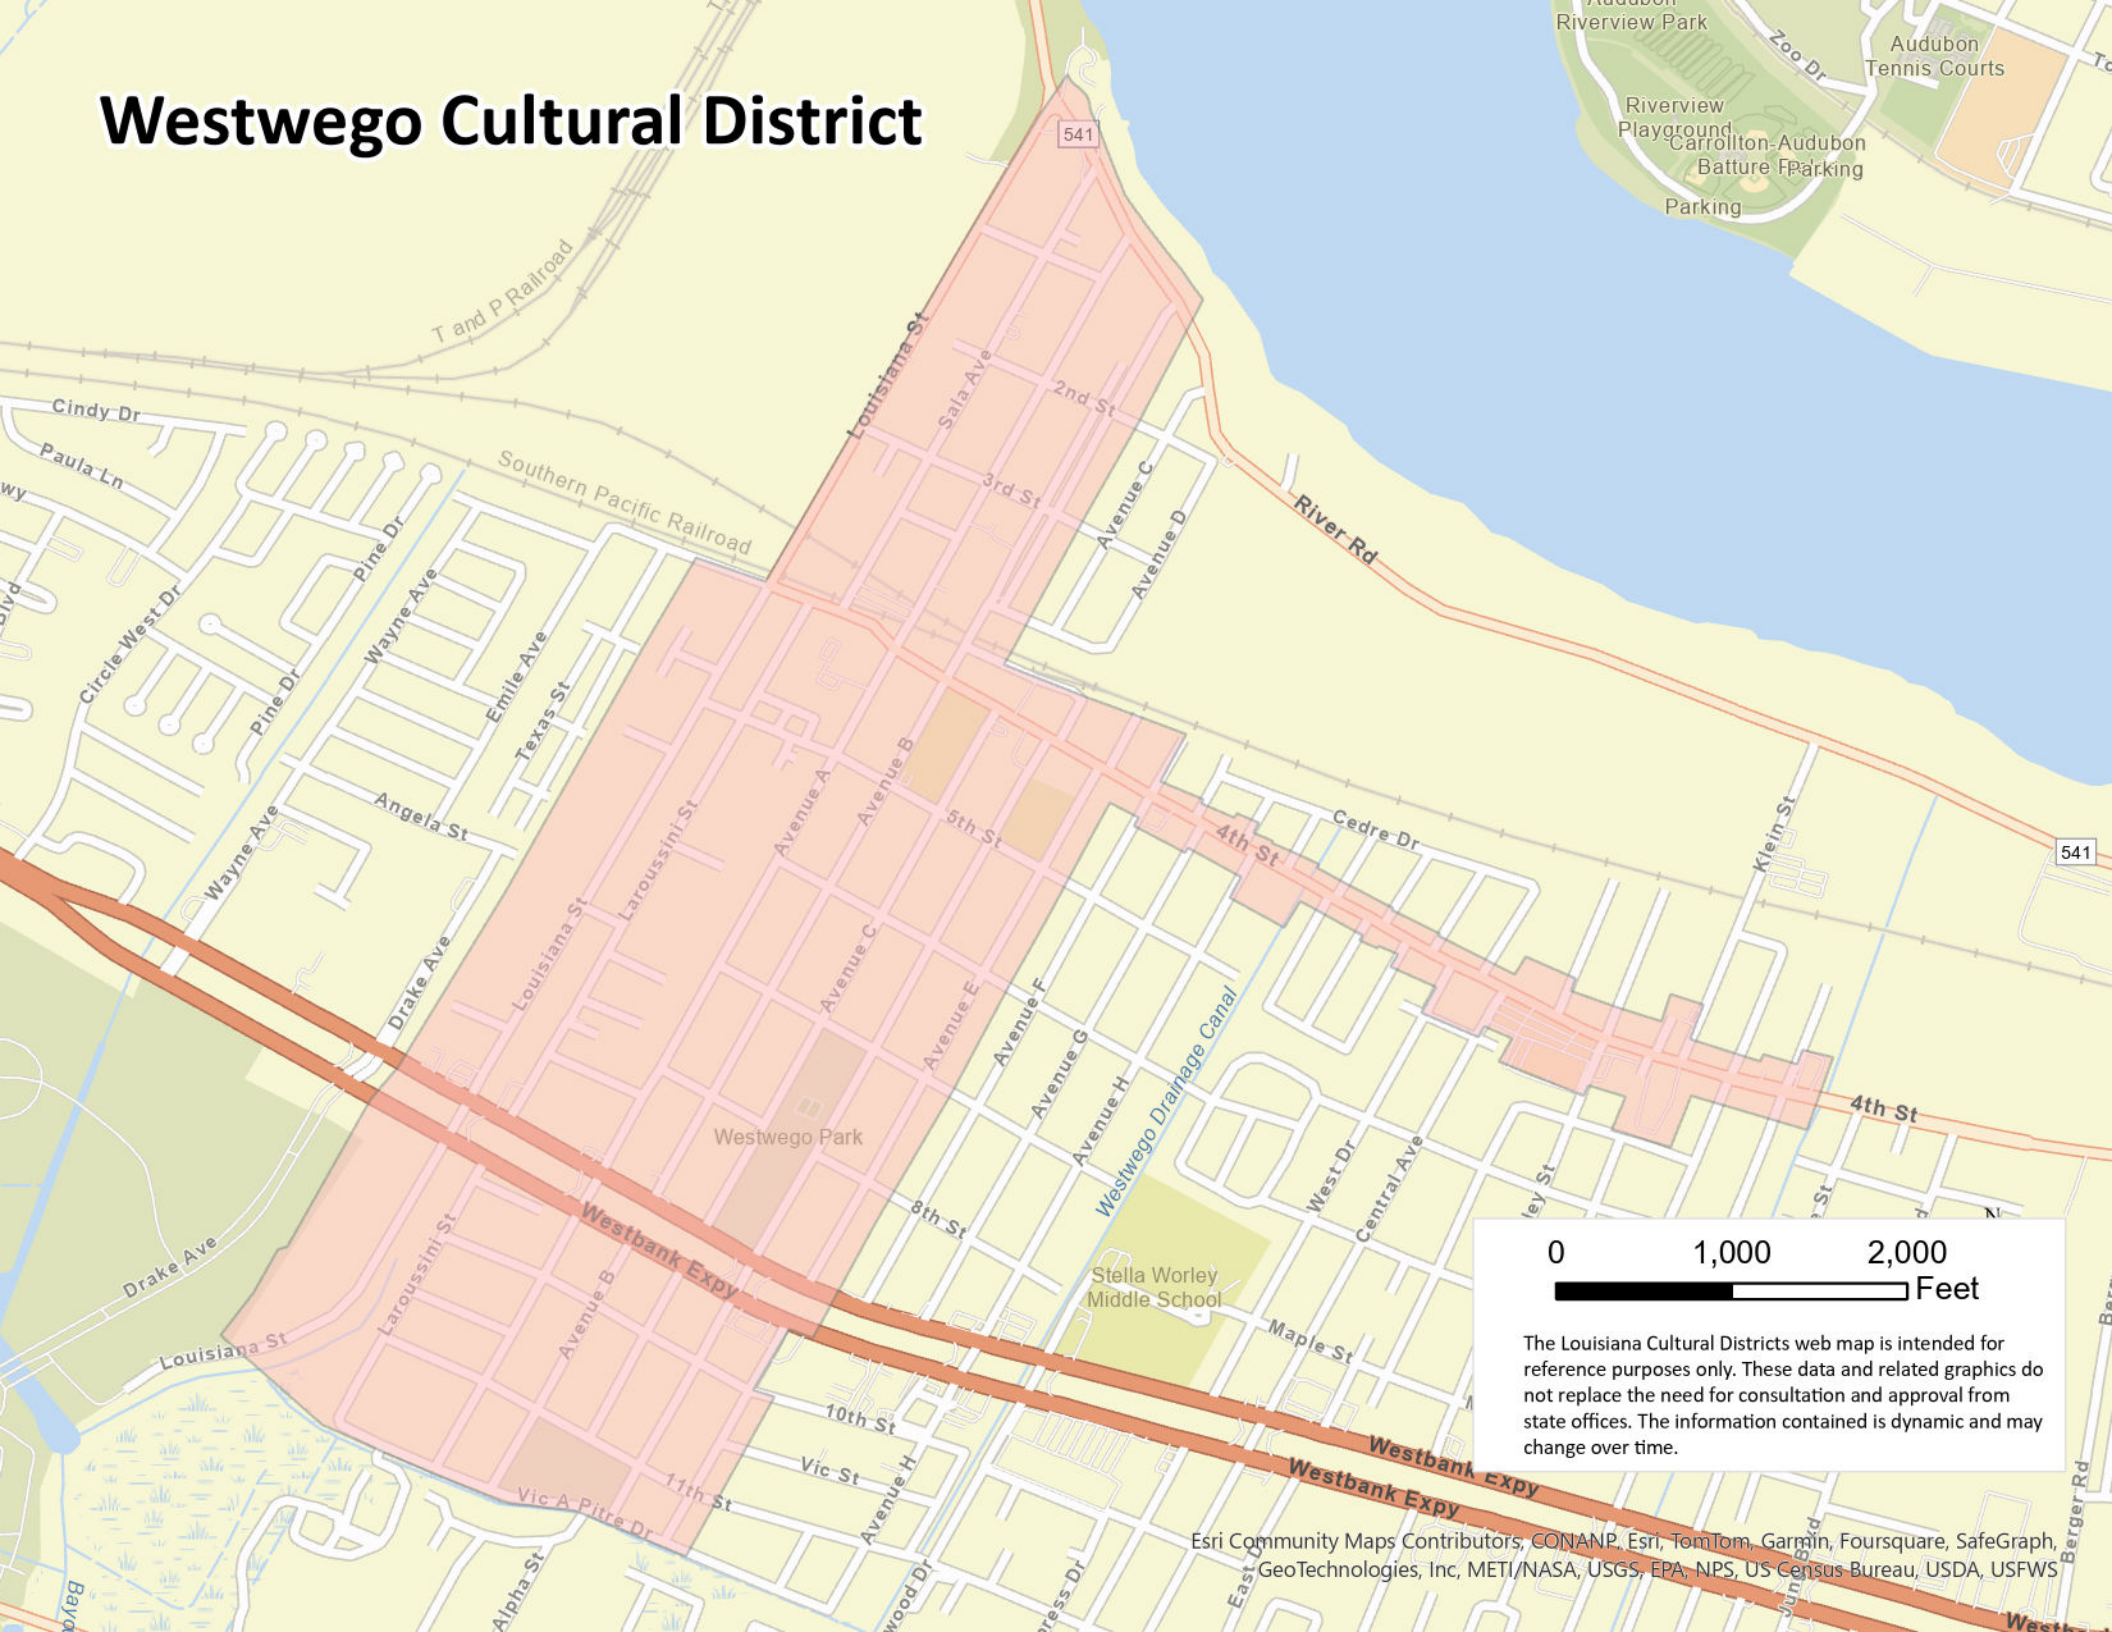

Westwego Cultural District

The Louisiana Cultural Districts web map is intended for reference purposes only. These data and related graphics do not replace the need for consultation and approval from state offices. The information contained is dynamic and may change over time.