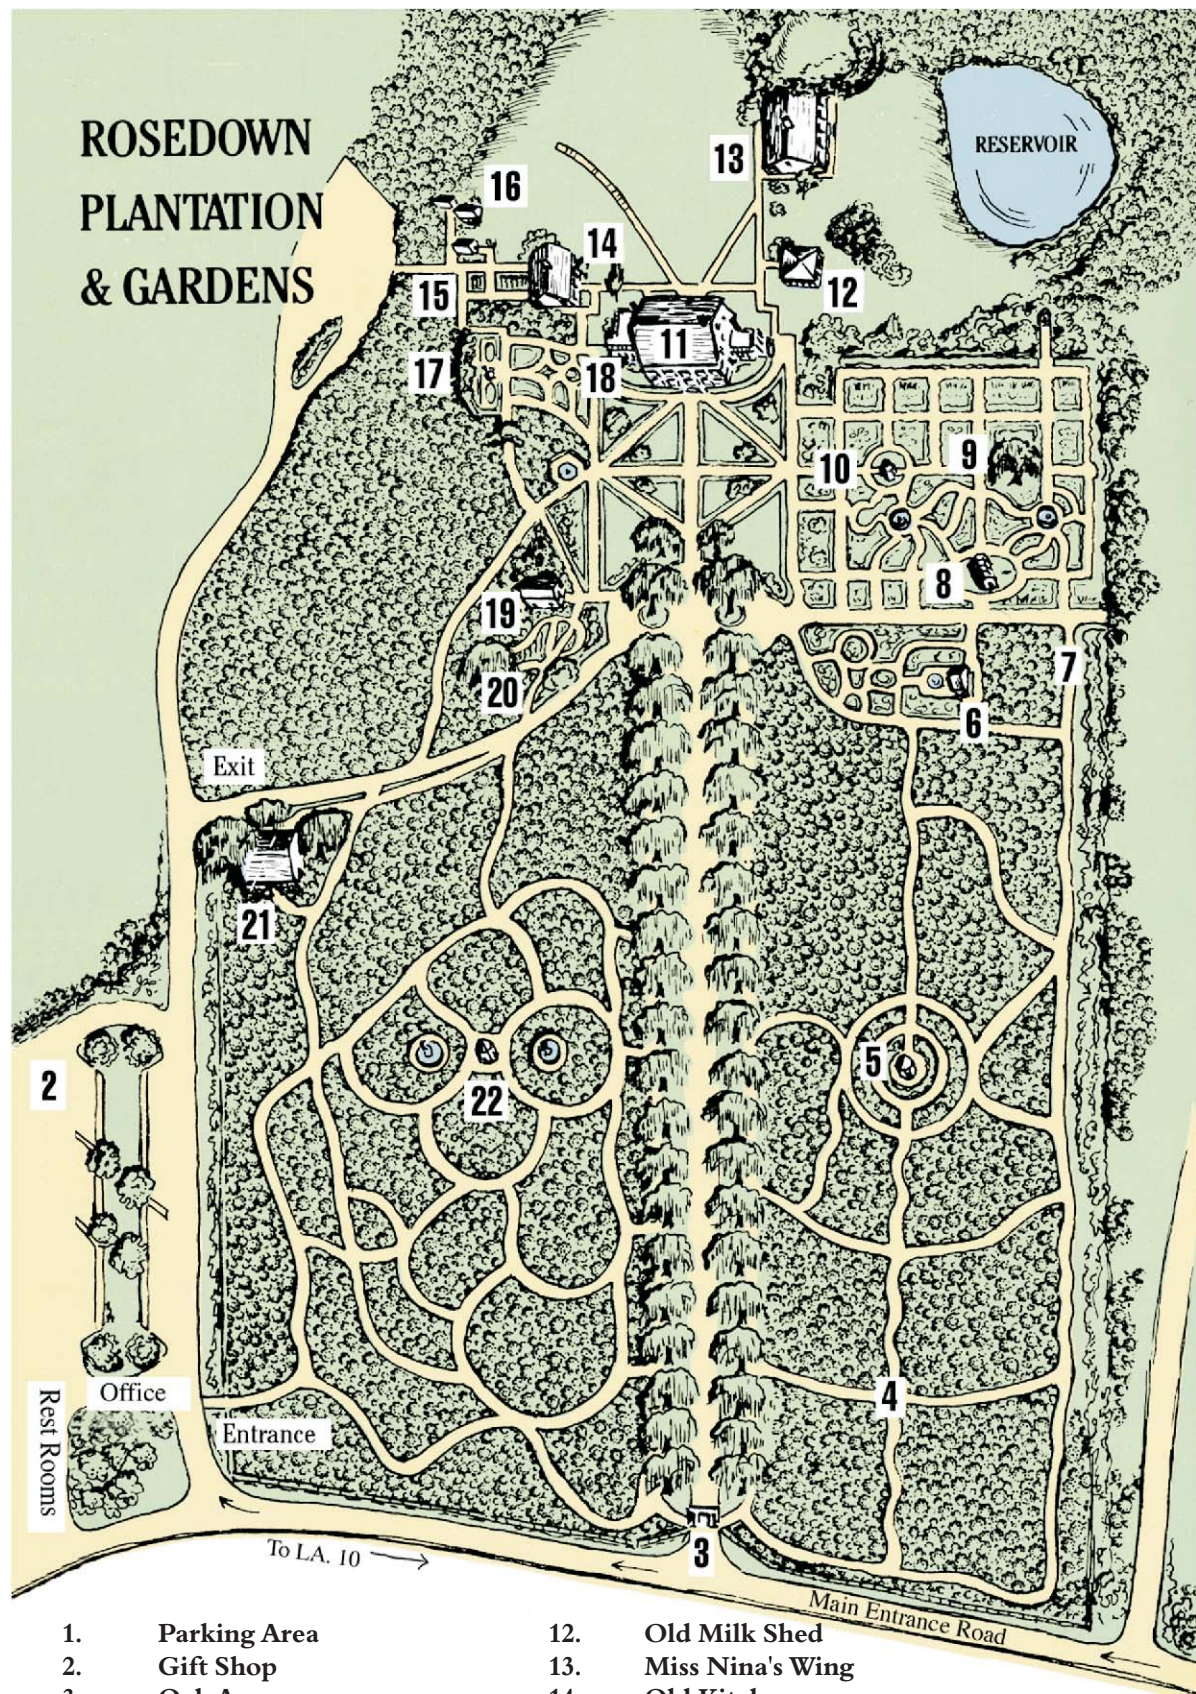

# ROSEDOWN PLANTATION & GARDENS

- |     |                            |     |  |
|-----|----------------------------|-----|--|
| 1.  | Parking Area               | 12. | Old Milk Shed                            |
| 2.  | Gift Shop                  | 13. | Miss Nina's Wing                         |
| 3.  | Oak Avenue                 | 14. | Old Kitchen                              |
| 4.  | Old Garden and Arboretum   | 15. | Herb Garden                              |
| 5.  | Summerhouse, South Garden  | 16. | Old Wooden Shed                          |
| 6.  | Original Garden Tool House | 17. | Eve's Garden                             |
| 7.  | Natural Camellia Arboretum | 18. | North Parterre                           |
| 8.  | Original Hot House         | 19. | Doctor's Office                          |
| 9.  | Live Oak Tree              | 20. | Medicinal Herb Garden                    |
| 10. | Flower Garden              | 21. | Old Barn                                 |
| 11. | Rosedown House             | 22. | Fountains & Summerhouse,<br>North Garden |