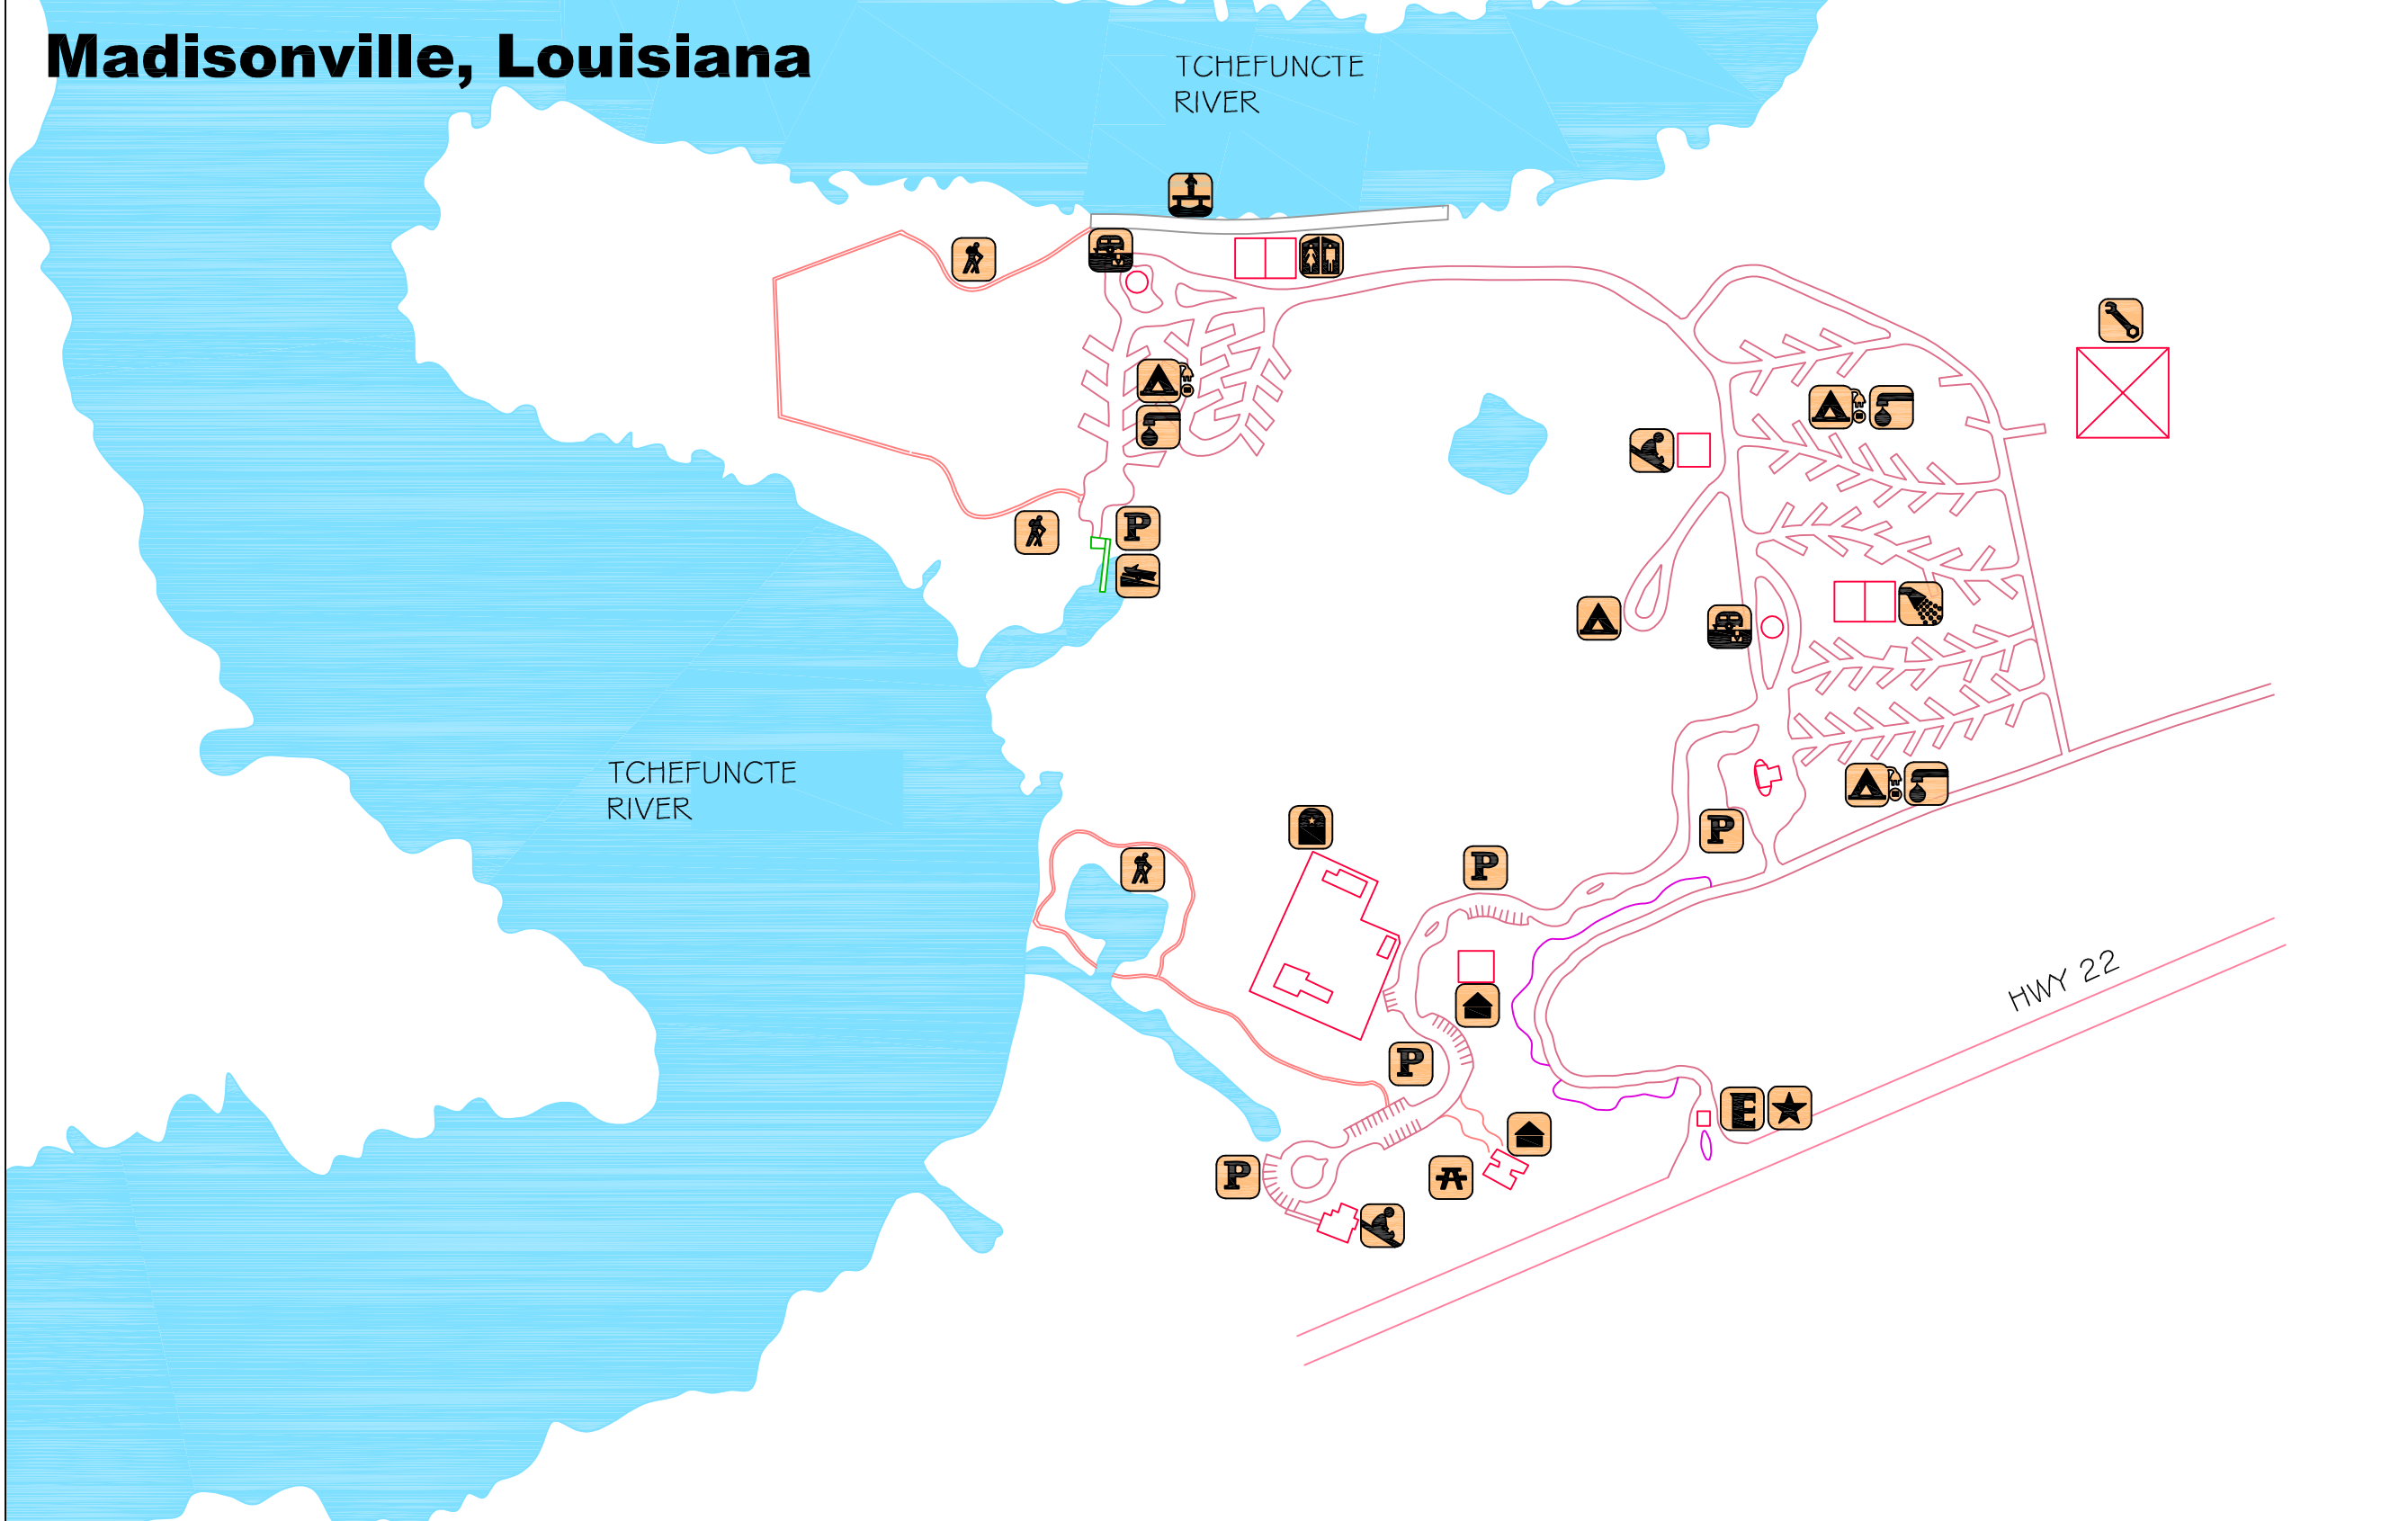

Fairview Riverside State Park

Madisonville, Louisiana

Legend:

- Park Entrance
- Park Office
- Board Walk
- Rest Rooms
- Comfort Station
- Tent Sites
- Water/Electric
- Dump Station
- Water Spigot
- Hiking Trail
- Picnic Area
- Playground
- Parking
- Boat Launch
- Maintenance
- Pavilion
- Historic Marker