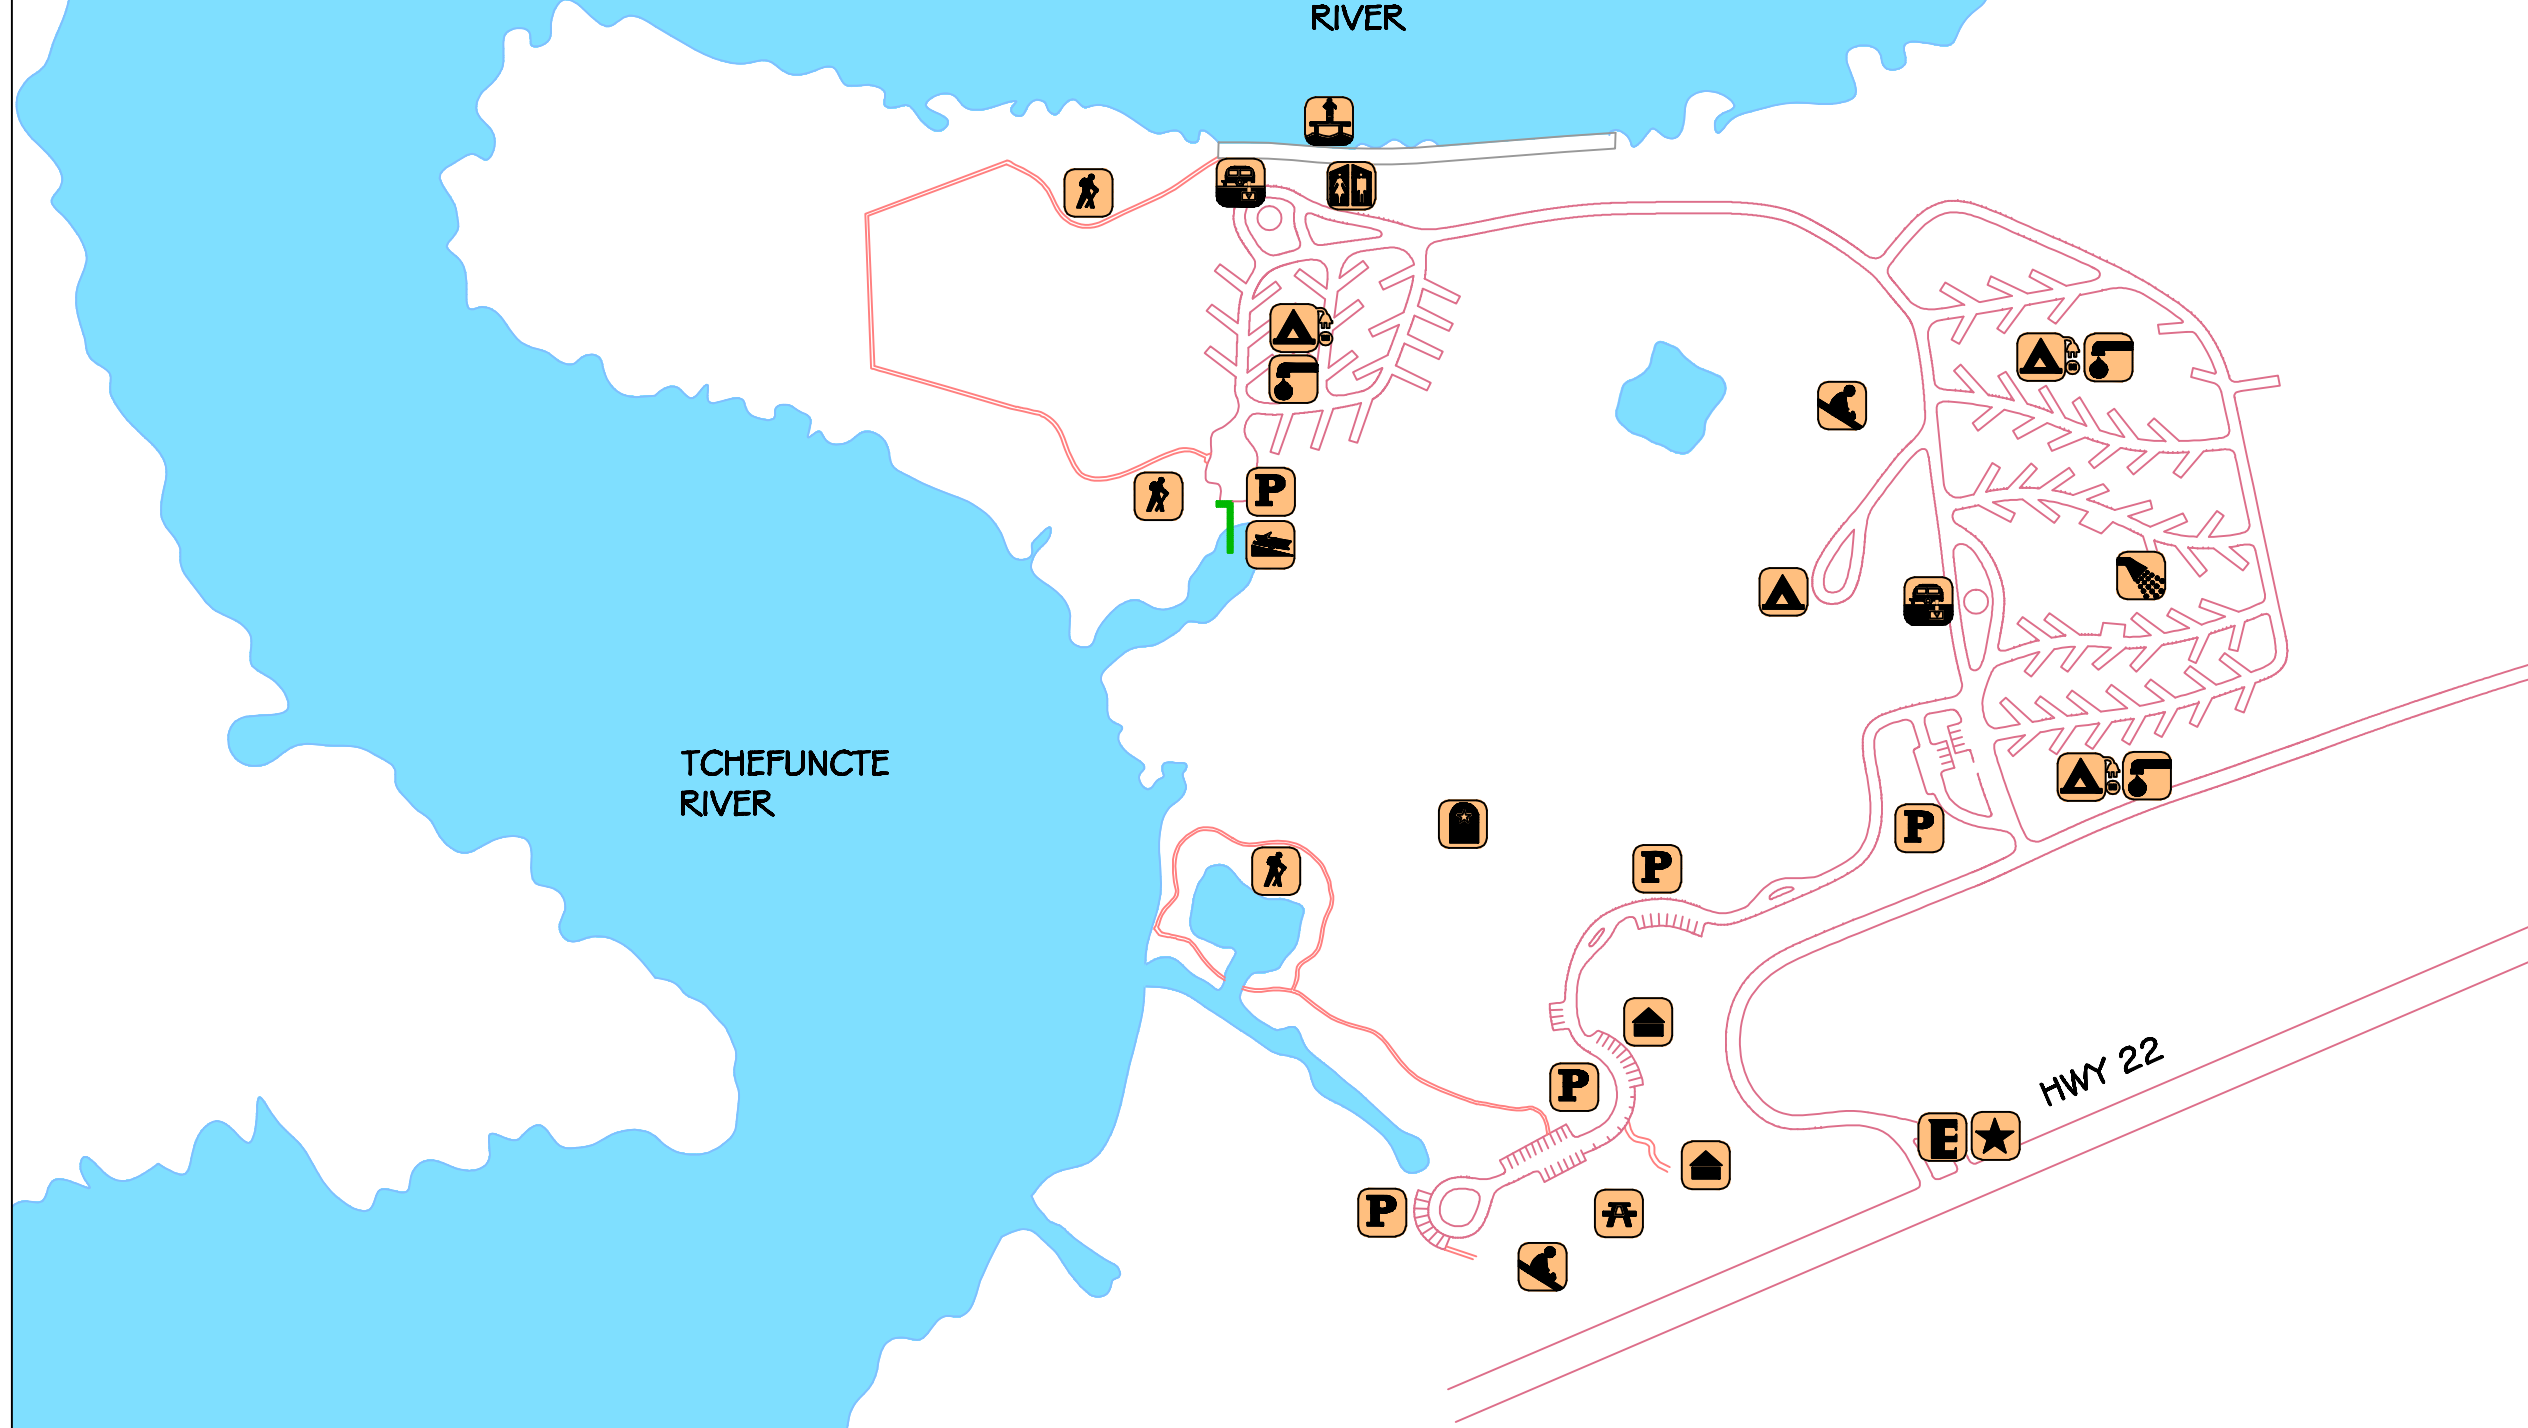

Fairview Riverside State Park

Madisonville

Legend:

- Park Entrance
- Park Office
- Boardwalk
- Rest Rooms
- Comfort Station
- Tent Sites
- Water/Electric
- Dump Station
- Water Spigot
- Hiking Trail
- Picnic Area
- Playground
- Parking
- Boat Launch
- Pavilion
- Otis House