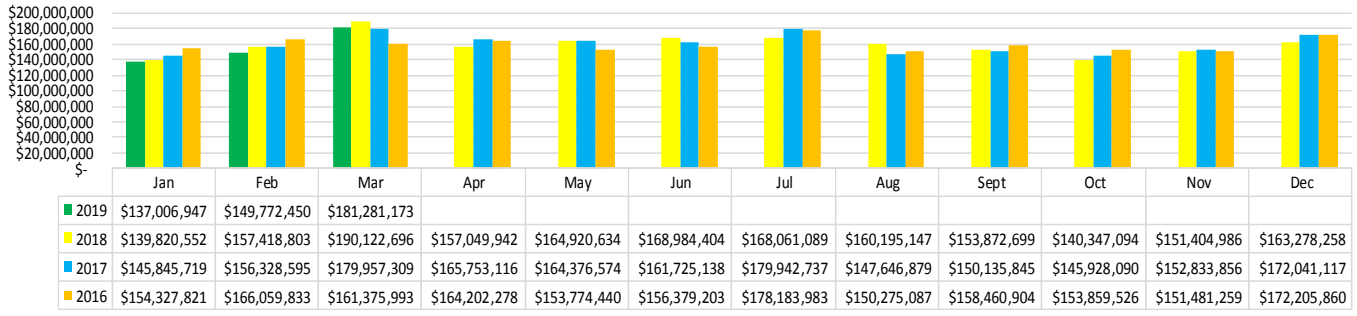

GROSS GAMING REVENUE

Riverboats - Yr/Yr Revenue