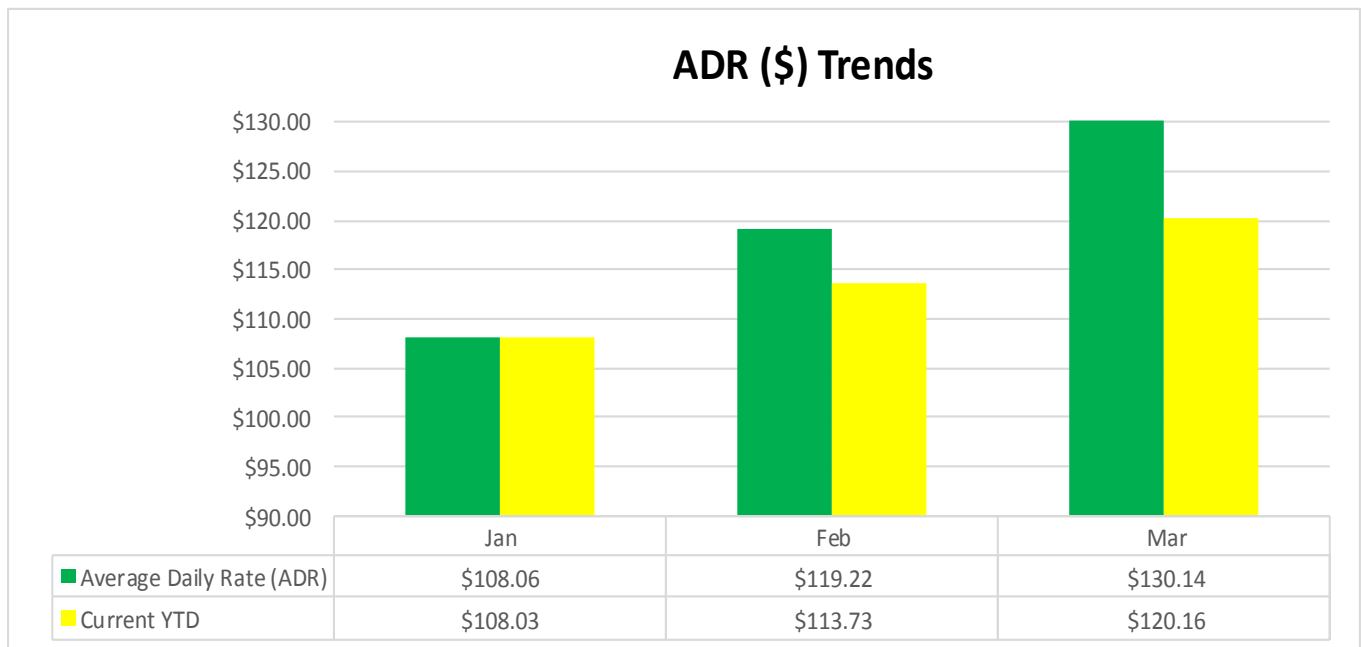

LODGING

Source: STR, Inc.

LOUISIANATRAVEL.COM

LouisianaTravel.com website showed an increase of 14 percent in total website visits in Mar 2019 over Mar 2018.

Signals of Intent to Travel	Mar-19	Mar-18	Mar-17	Mar-16
Order a Guide	5,277	4,496	3,773	3,806
Visit Virtual Welcome Center	2,626	2,093	1,456	1,781
eNewsletter Sign Up	308	272	245	203
All Guide Downloads	1,140	1,531	287	524