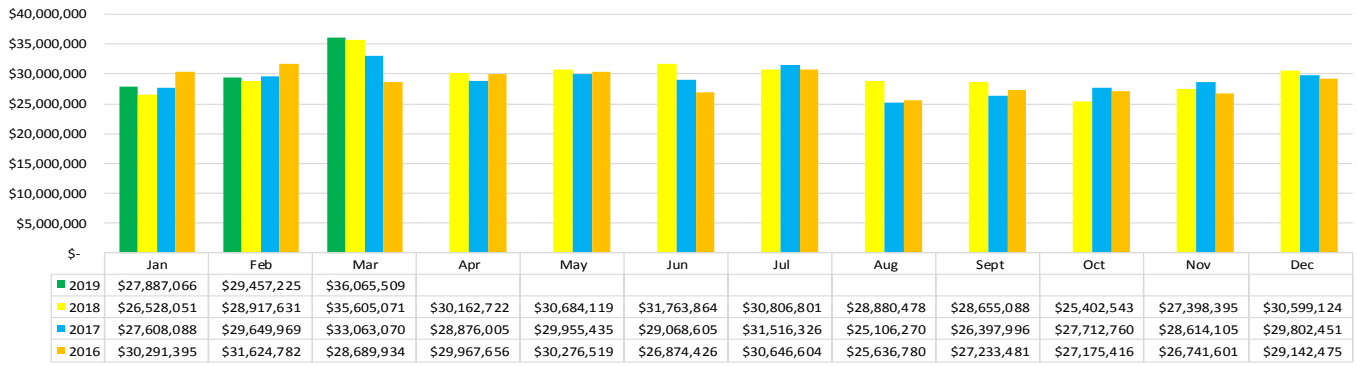

Racinos - Yr/Yr Revenue