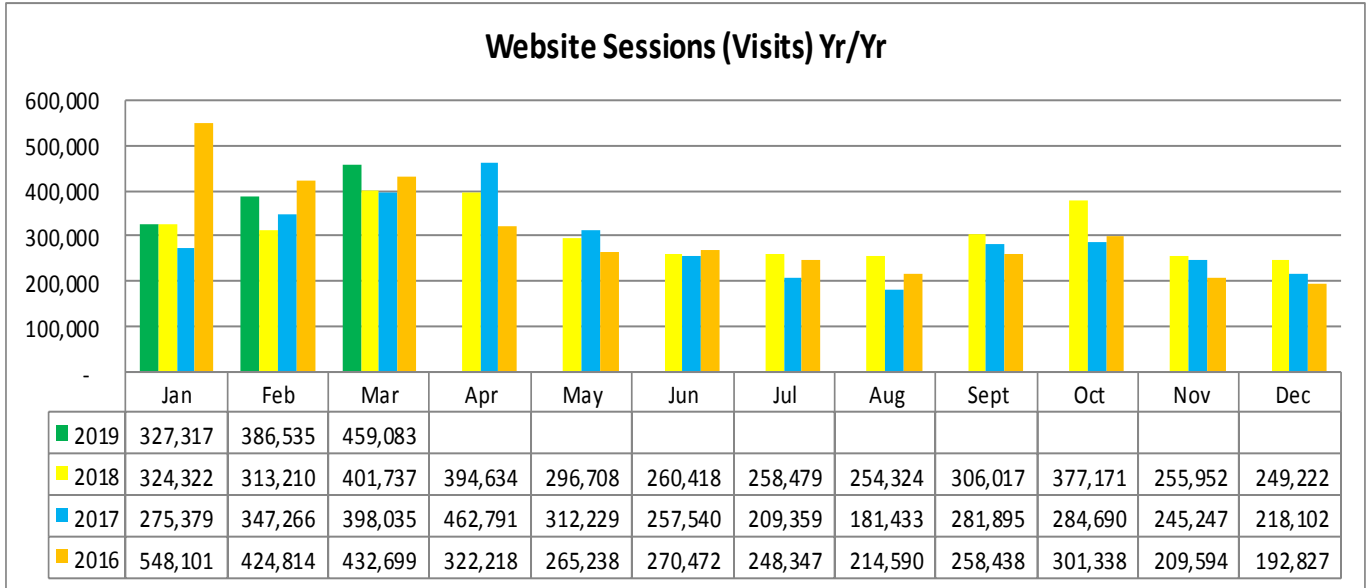

LODGING

Source: STR, Inc.

LOUISIANATRAVEL.COM

LouisianaTravel.com website showed an increase of 14 percent in total website visits in Mar 2019 over Mar 2018.

Signals of Intent to Travel	Mar-19	Mar-18	Mar-17	Mar-16
Order a Guide	5,277	4,496	3,773	3,806
Visit Virtual Welcome Center	2,626	2,093	1,456	1,781
eNewsletter Sign Up	308	272	245	203
All Guide Downloads	1,140	1,531	287	524