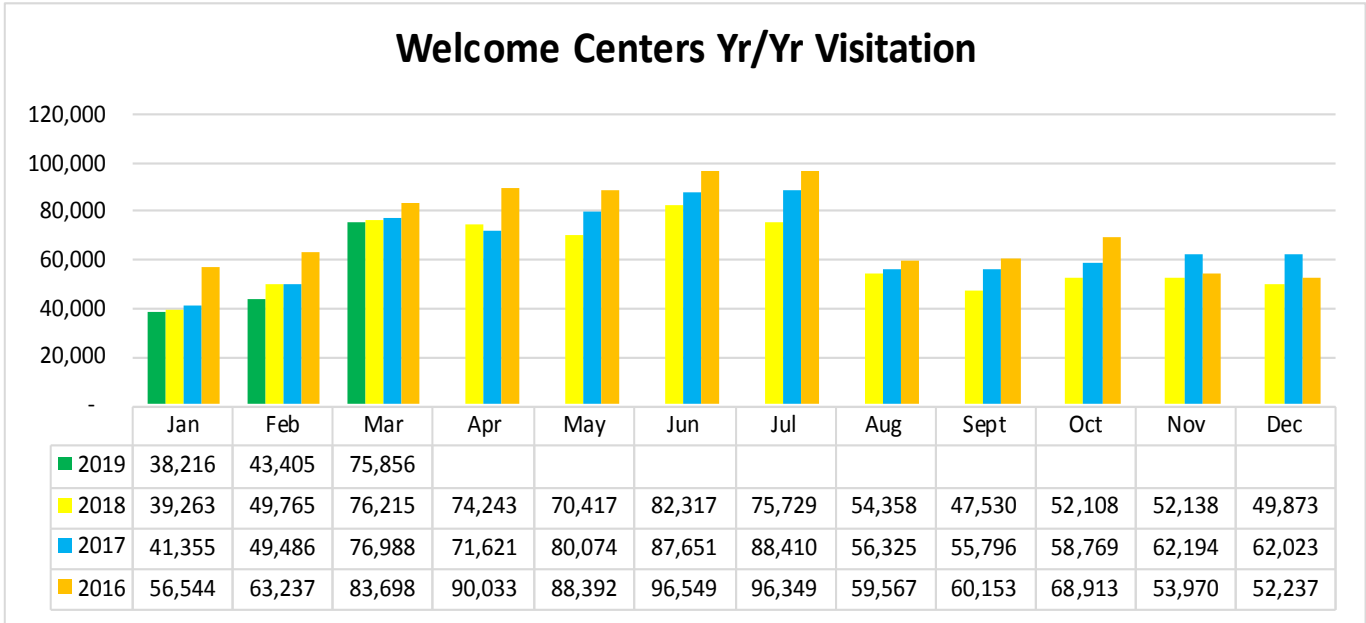

LODGING

Source: STR, Inc.

LOUISIANATRAVEL.COM

LouisianaTravel.com website showed an increase of 14 percent in total website visits in Mar 2019 over Mar 2018.

Signals of Intent to Travel	Mar-19	Mar-18	Mar-17	Mar-16
Order a Guide	5,277	4,496	3,773	3,806
Visit Virtual Welcome Center	2,626	2,093	1,456	1,781
eNewsletter Sign Up	308	272	245	203
All Guide Downloads	1,140	1,531	287	524

Source: Google Analytics

STATE PARKS

Source: Louisiana State Parks

For more information, contact Latoya Wells, Reservation System Director, at lwells@crt.la.gov or at 225.342.9519

WELCOME CENTERS

Statewide welcome centers had a decrease of 0.5 percent in visitation in March 2019 over March 2018.

Note: Vinton Welcome Center remains closed for reconstruction. The Vidalia Welcome Center and the Alexandria I-49 Welcome Center are permanently closed to visitors.

Welcome Centers Visitor Totals

<i>International - Mar 2019</i>	
Mexico	2,752
Canada*	2,135
France	1,083
United Kingdom	634
Germany	456