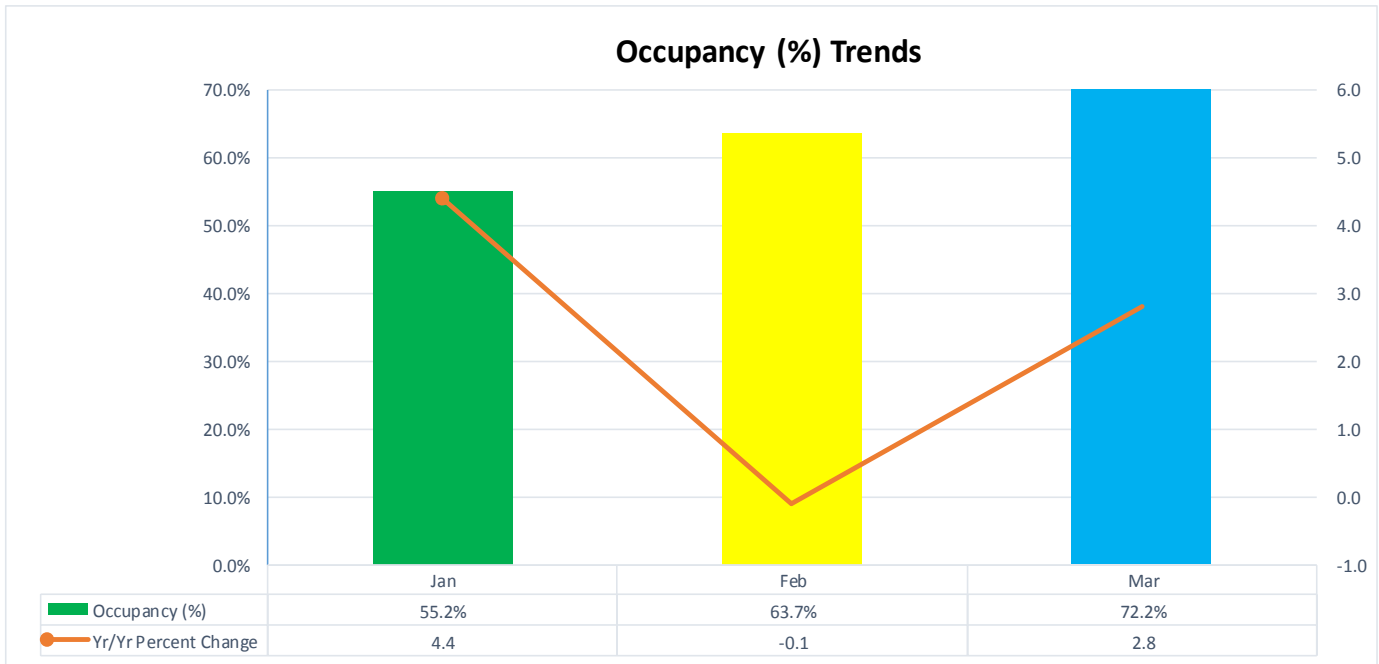

LODGING

Source: STR, Inc.

LOUISIANATRAVEL.COM

LouisianaTravel.com website showed an increase of 14 percent in total website visits in Mar 2019 over Mar 2018.

Signals of Intent to Travel	Mar-19	Mar-18	Mar-17	Mar-16
Order a Guide	5,277	4,496	3,773	3,806
Visit Virtual Welcome Center	2,626	2,093	1,456	1,781
eNewsletter Sign Up	308	272	245	203
All Guide Downloads	1,140	1,531	287	524