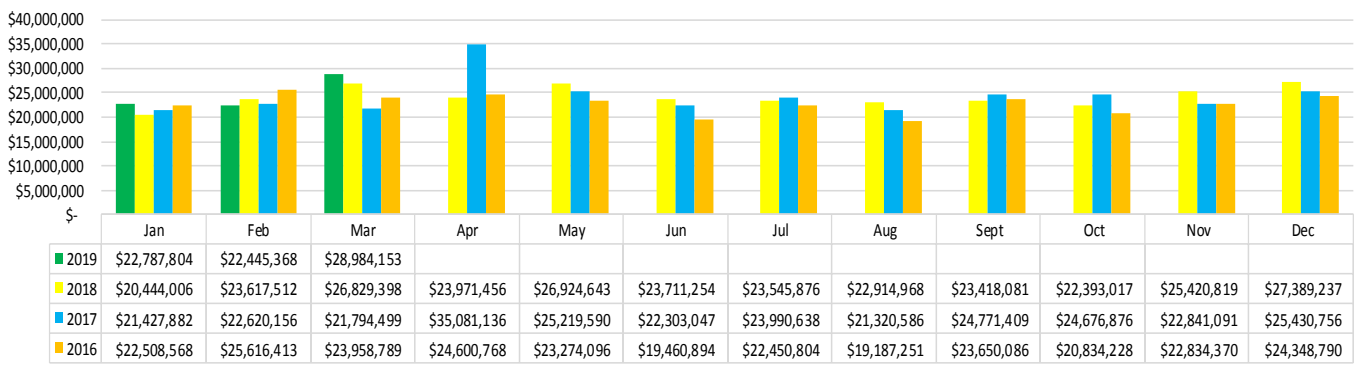

For individual Welcome Center visitation numbers, contact Jason Miller at capitolparkwcl@crt.la.gov.

GROSS GAMING REVENUE

Riverboats - Yr/Yr Revenue

Racinos - Yr/Yr Revenue

Land Based - Yr/Yr Revenue

Video Gaming - Yr/Yr Revenue