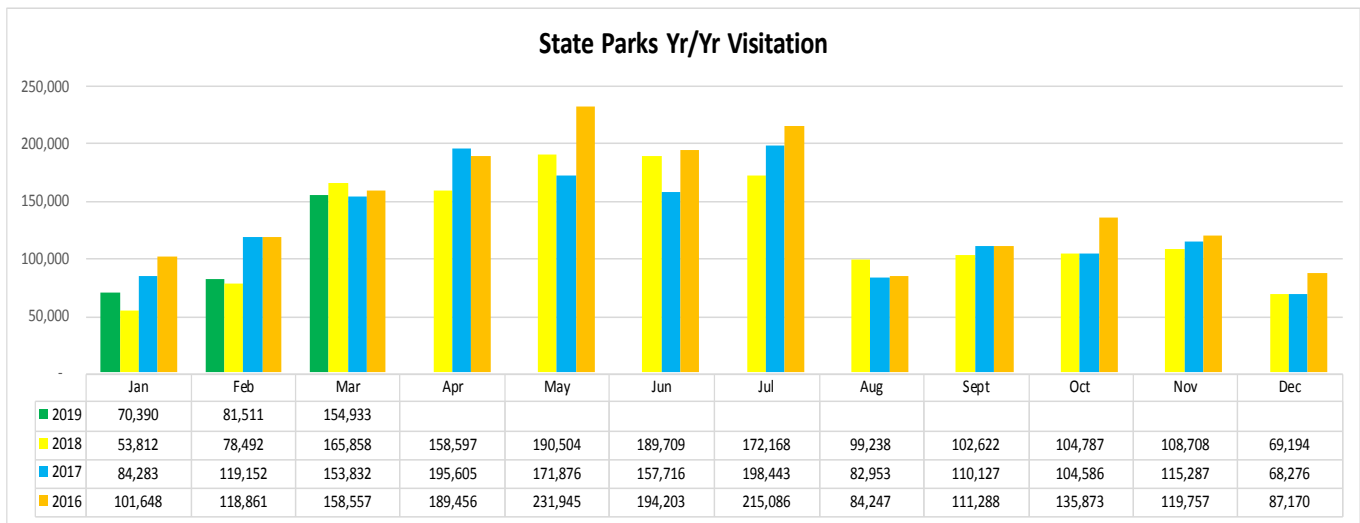

STATE PARKS

Source: Louisiana State Parks

For more information, contact Latoya Wells, Reservation System Director, at lwells@crt.la.gov or at 225.342.9519