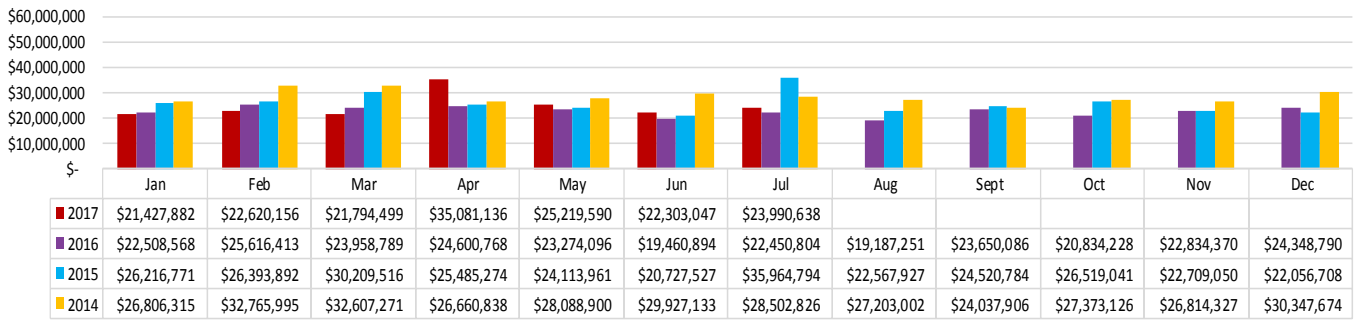

Land Based - Yr/Yr Revenue