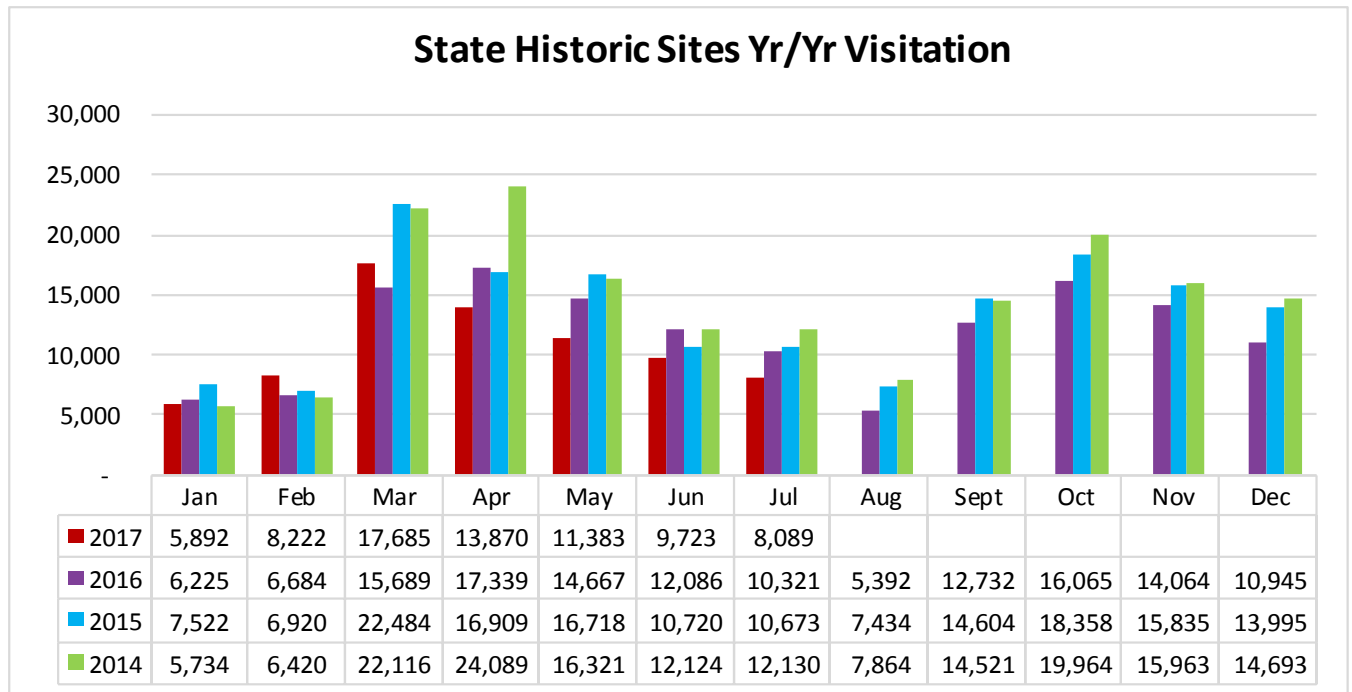

STATE HISTORIC SITES

Source: Louisiana State Parks

For more information, contact Latoya Wells, Reservation System Director, at lwells@crt.la.gov or at 225.342.9519