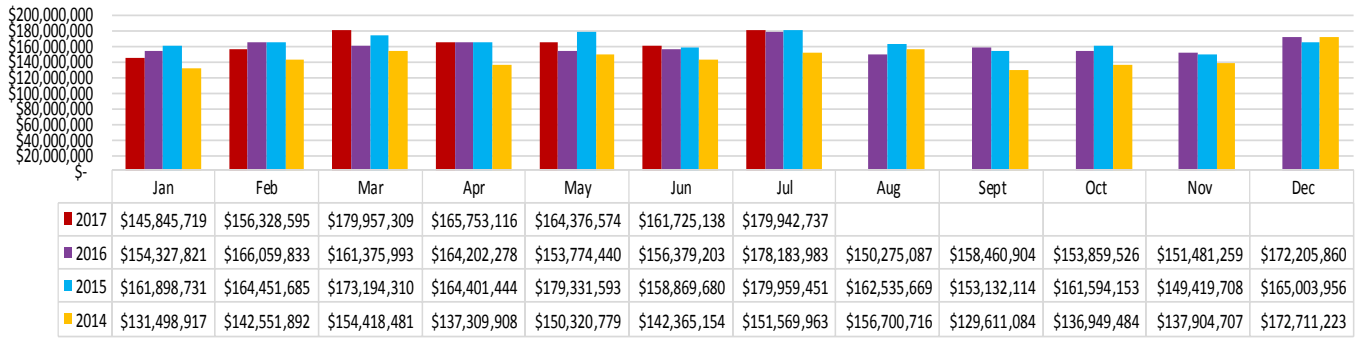

GROSS GAMING REVENUE

Riverboats - Yr/Yr Revenue