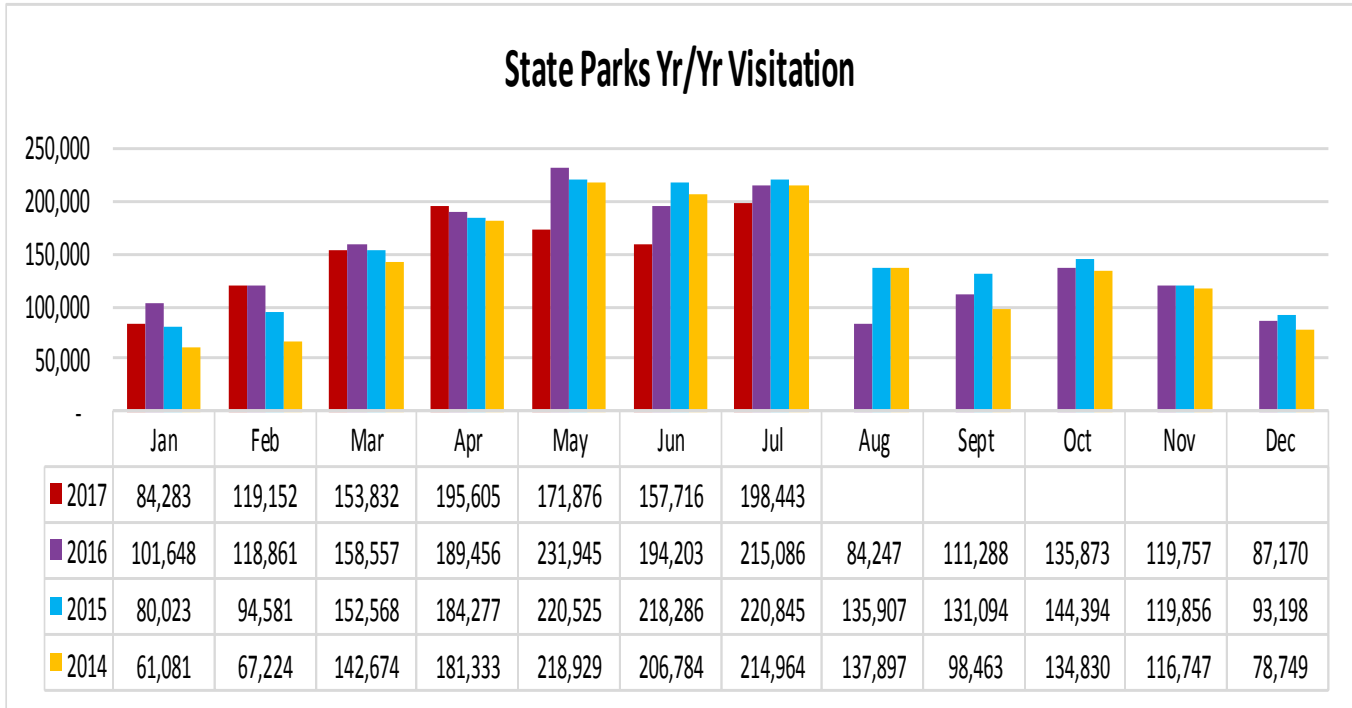

STATE PARKS