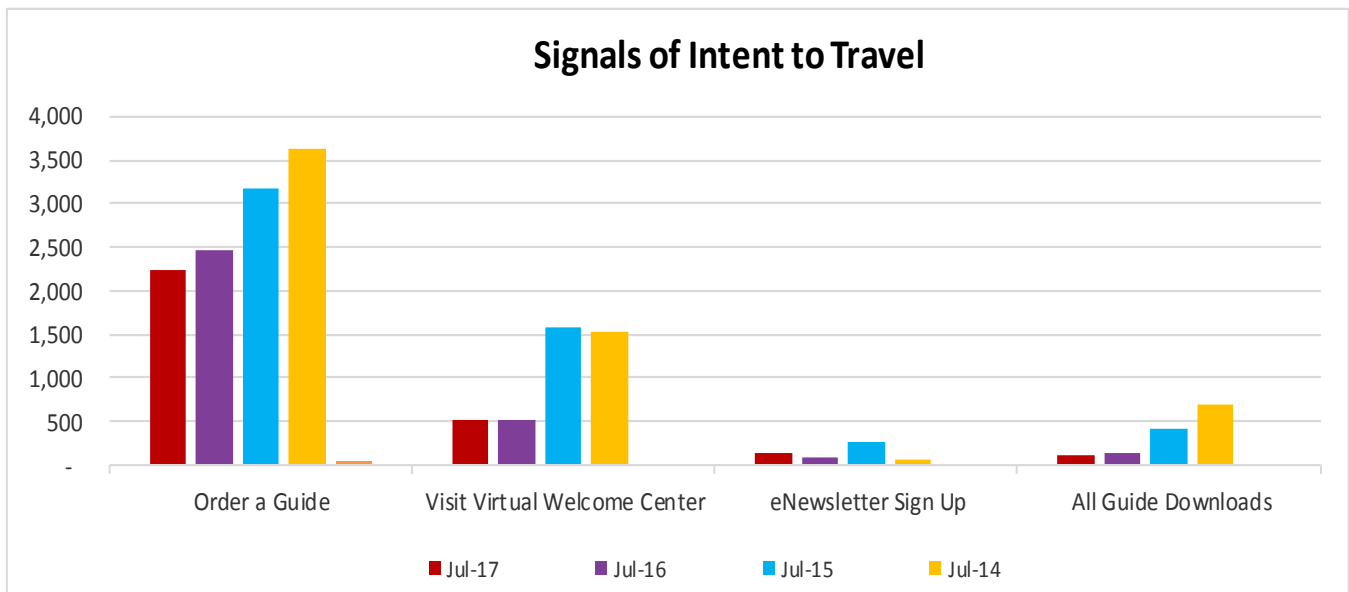

**LOUISIANATRAVEL.COM**

LouisianaTravel.com website showed a decrease of 15.7 percent in total web visits in July 2017 over July 2016.

Source: Google Analytics