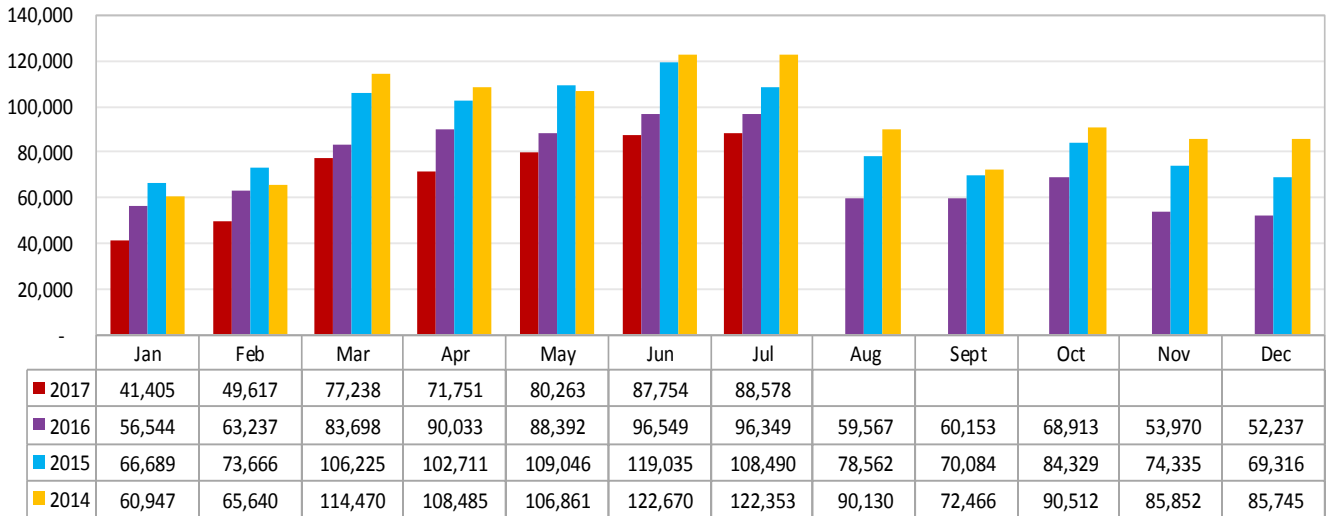

## Welcome Centers Yr/Yr Visitation

Statewide welcome centers had a decrease of 8 percent in visitation in July 2017 over July 2016.  
Note: Vinton remains closed for reconstruction.