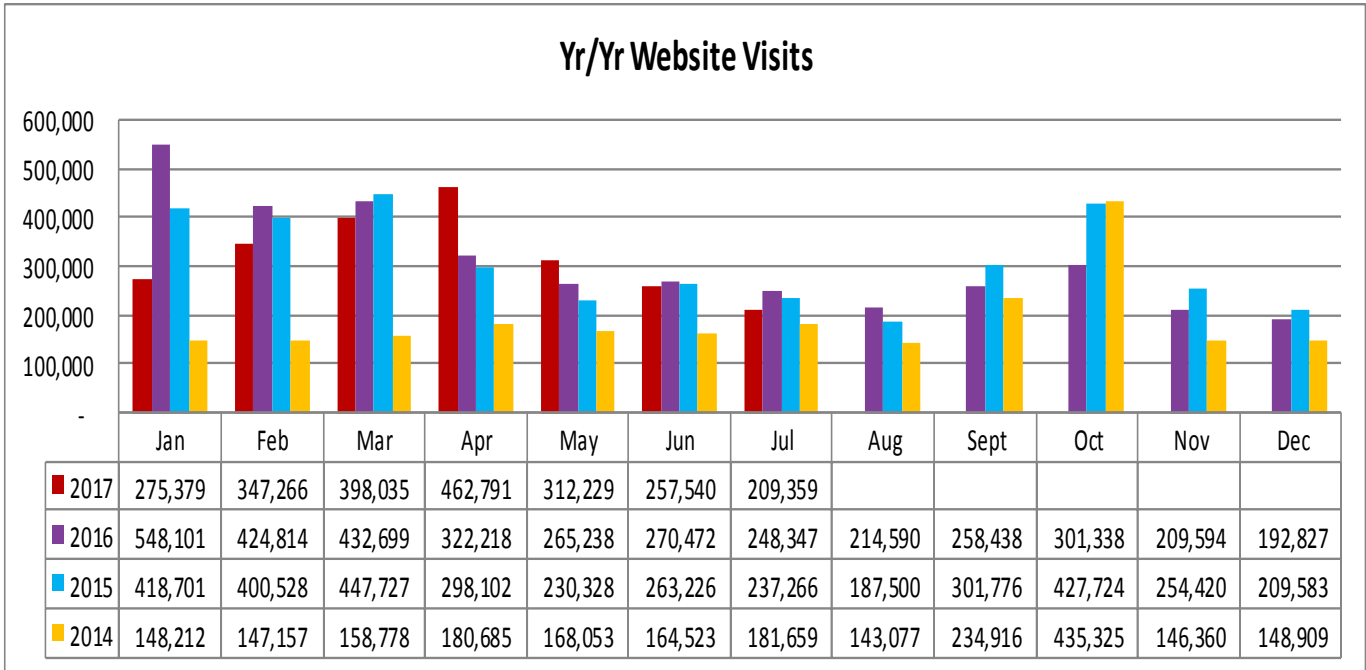

**LOUISIANATRAVEL.COM**

LouisianaTravel.com website showed a decrease of 15.7 percent in total web visits in July 2017 over July 2016.

Source: Google Analytics