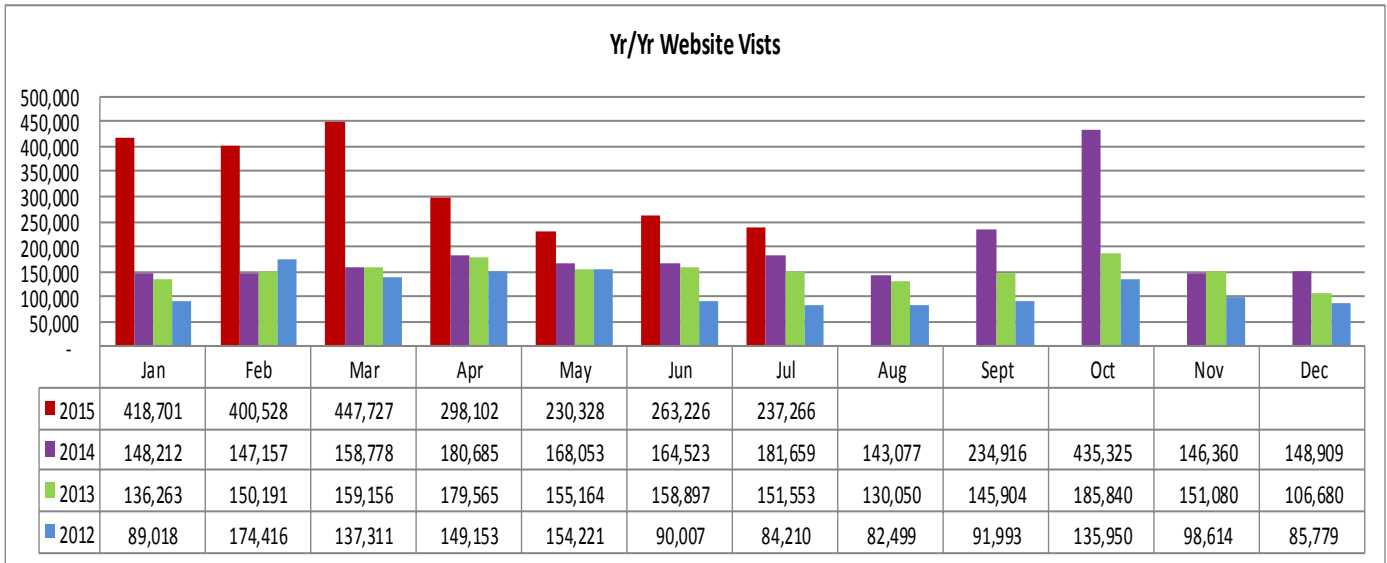

LOUISIANATRAVEL.COM

LouisianaTravel.com website showed a notable increase of 31 percent in total web visits in July 2015 over July 2014.

Source: Google Analytics

STATE PARKS

Source: Louisiana State Parks

For detailed information, contact Reggie Dumas with State Parks at rdumas@crt.la.gov or 225.342.8106.

WELCOME CENTERS

Statewide welcome centers had a significant decrease of 13 percent in visitation in July 2015 over July 2014 due to the Capitol Park Welcome Center closing to visitors in July.

Welcome Centers Visitor Totals