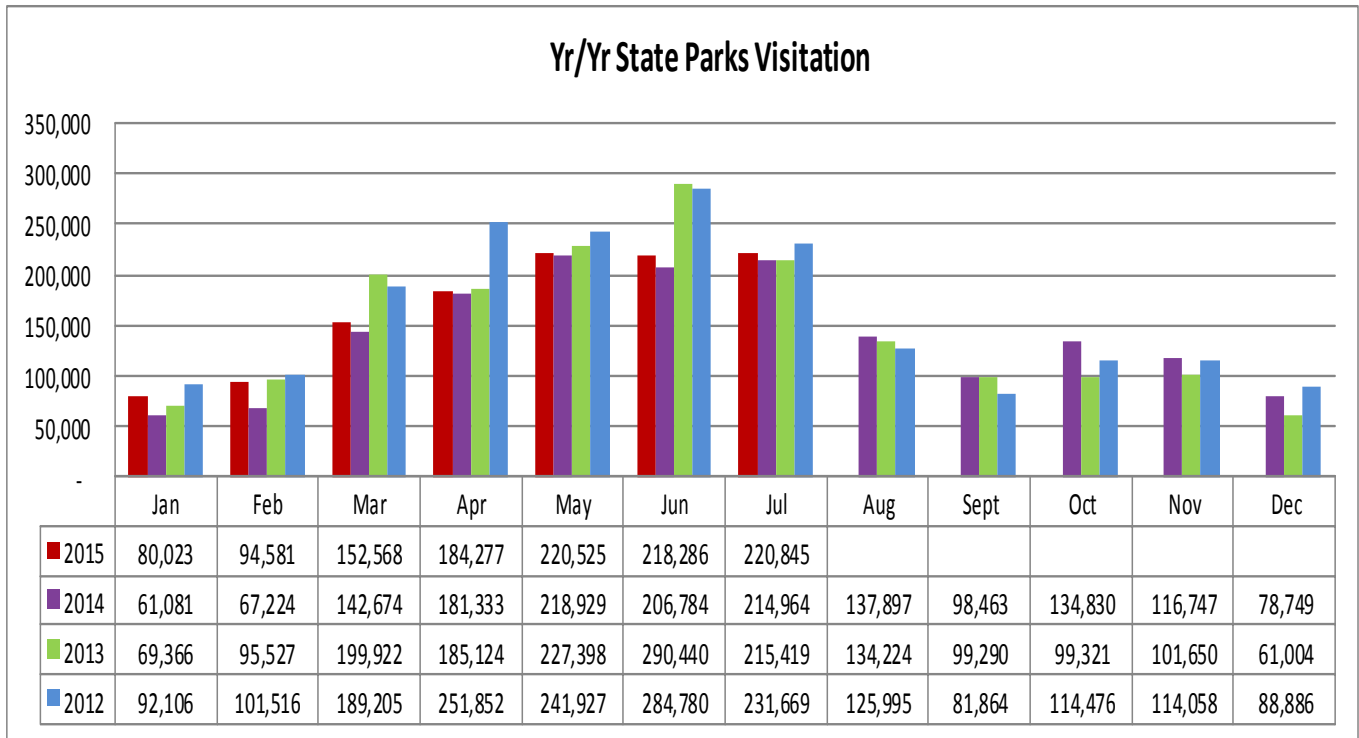

LOUISIANATRAVEL.COM

LouisianaTravel.com website showed a notable increase of 31 percent in total web visits in July 2015 over July 2014.

Source: Google Analytics

STATE PARKS

Source: Louisiana State Parks

For detailed information, contact Reggie Dumas with State Parks at rdumas@crt.la.gov or 225.342.8106.

WELCOME CENTERS

Statewide welcome centers had a significant decrease of 13 percent in visitation in July 2015 over July 2014 due to the Capitol Park Welcome Center closing to visitors in July.

Welcome Centers Visitor Totals