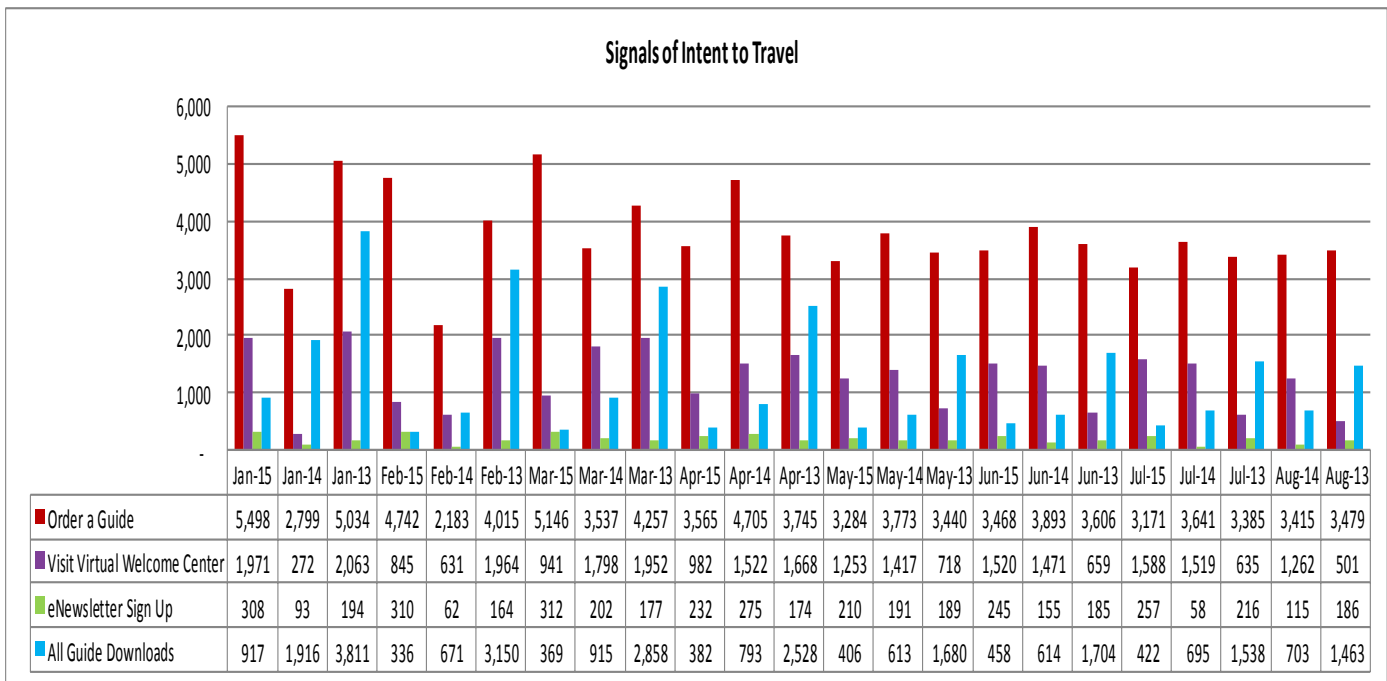

Source: Google Analytics