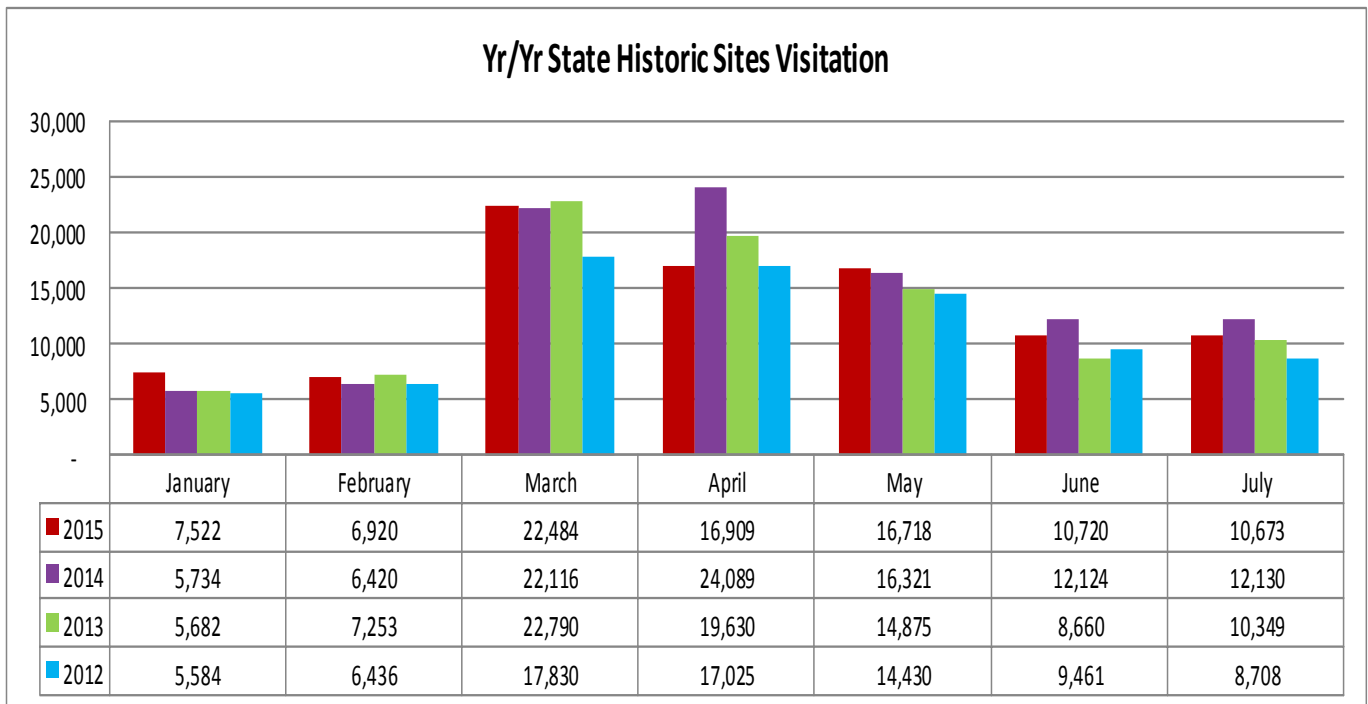

STATE PARKS

Source: Louisiana State Parks

For detailed information, contact Reggie Dumas with State Parks at rdumas@crt.la.gov or 225.342.8106.