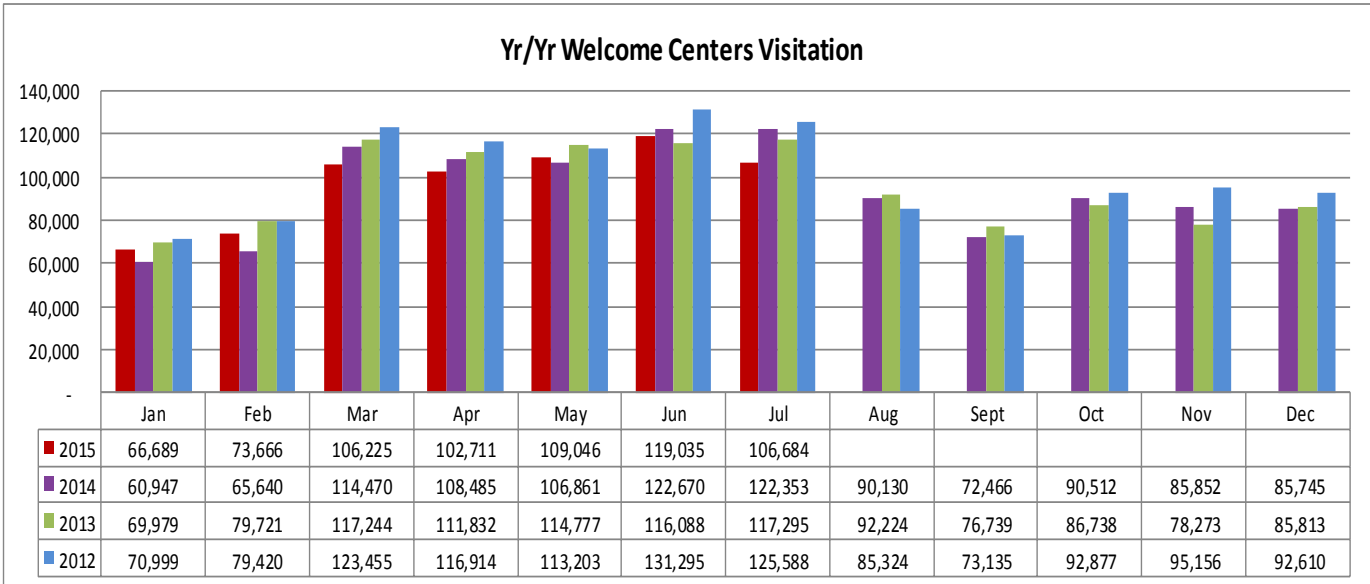

LOUISIANATRAVEL.COM

LouisianaTravel.com website showed a notable increase of 31 percent in total web visits in July 2015 over July 2014.

Source: Google Analytics

STATE PARKS

Source: Louisiana State Parks

For detailed information, contact Reggie Dumas with State Parks at rdumas@crt.la.gov or 225.342.8106.

WELCOME CENTERS

Statewide welcome centers had a significant decrease of 13 percent in visitation in July 2015 over July 2014 due to the Capitol Park Welcome Center closing to visitors in July.

Welcome Centers Visitor Totals