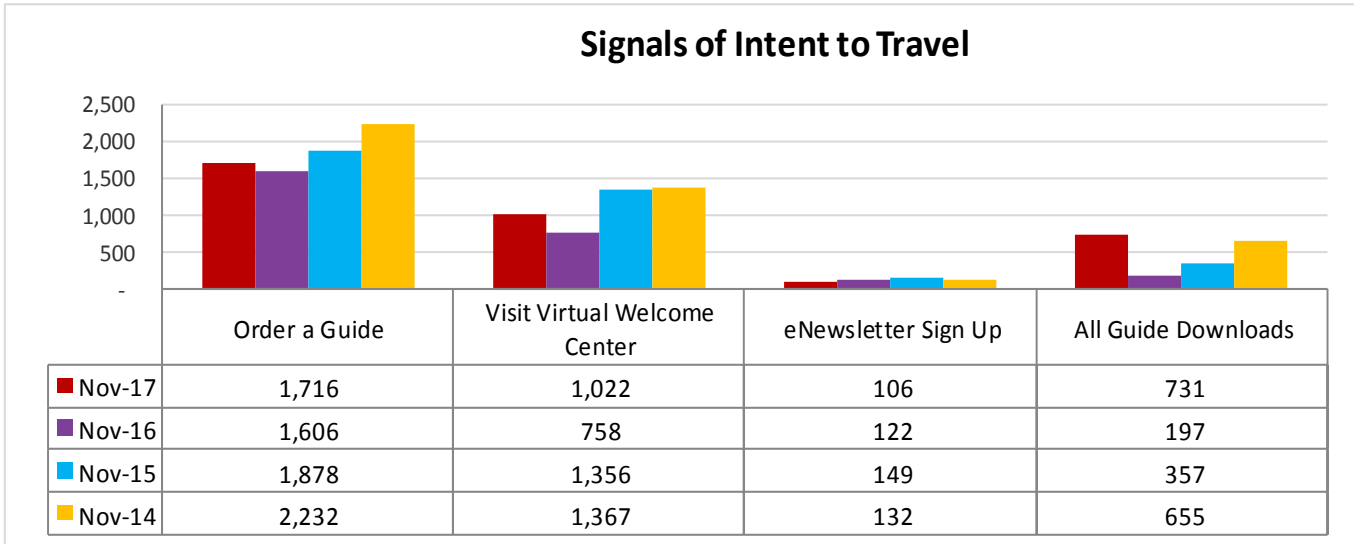

LOUISIANATRAVEL.COM

LouisianaTravel.com website showed an increase of 17 percent in total web visits in November 2017 over November 2016.

Source: Google Analytics

STATE PARKS

State Parks Yr/Yr Visitation

STATE HISTORIC SITES

Statewide welcome centers had a significant increase of 15.1 percent in visitation in November 2017 over November 2016. Note: Vinton remains closed for reconstruction.

Welcome Centers Visitor Totals

<i>International - Nov 2017</i>	
Canada*	1,132
Mexico	879
United Kingdom	677
France	637
Germany	359