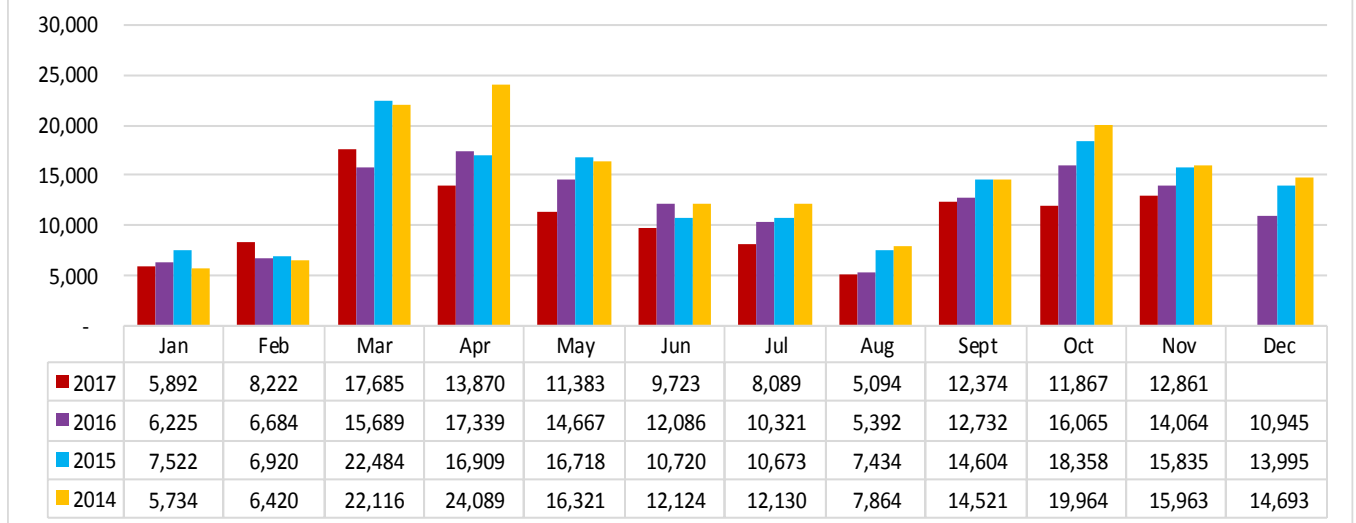

STATE HISTORIC SITES

State Historic Sites Yr/Yr Visitation