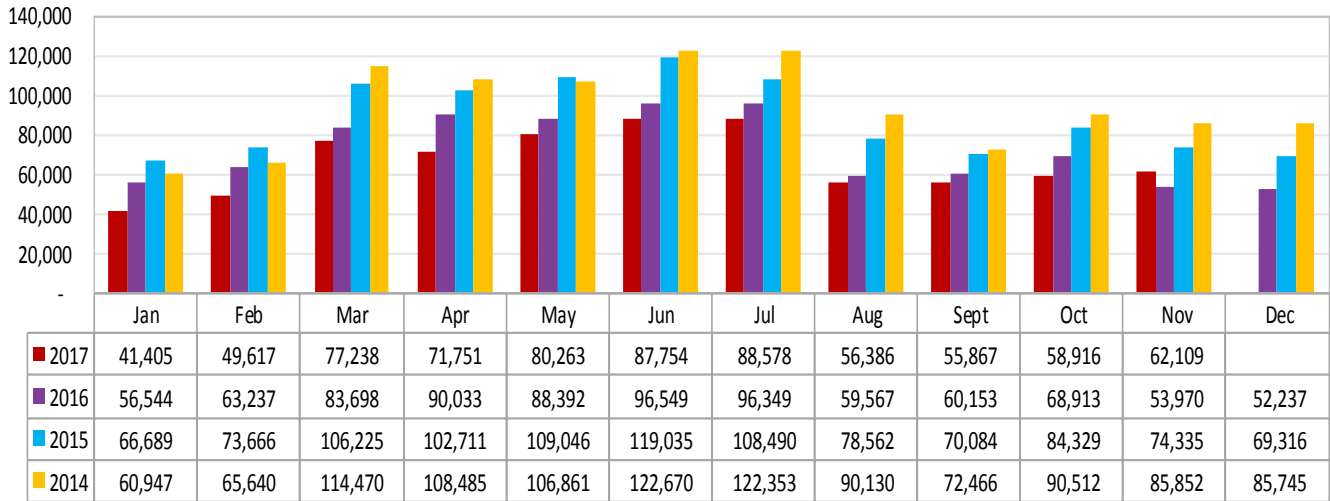

Statewide welcome centers had a significant increase of 15.1 percent in visitation in November 2017 over November 2016. Note: Vinton remains closed for reconstruction.

Welcome Centers Visitor Totals

<i>International - Nov 2017</i>	
Canada*	1,132
Mexico	879
United Kingdom	677
France	637
Germany	359