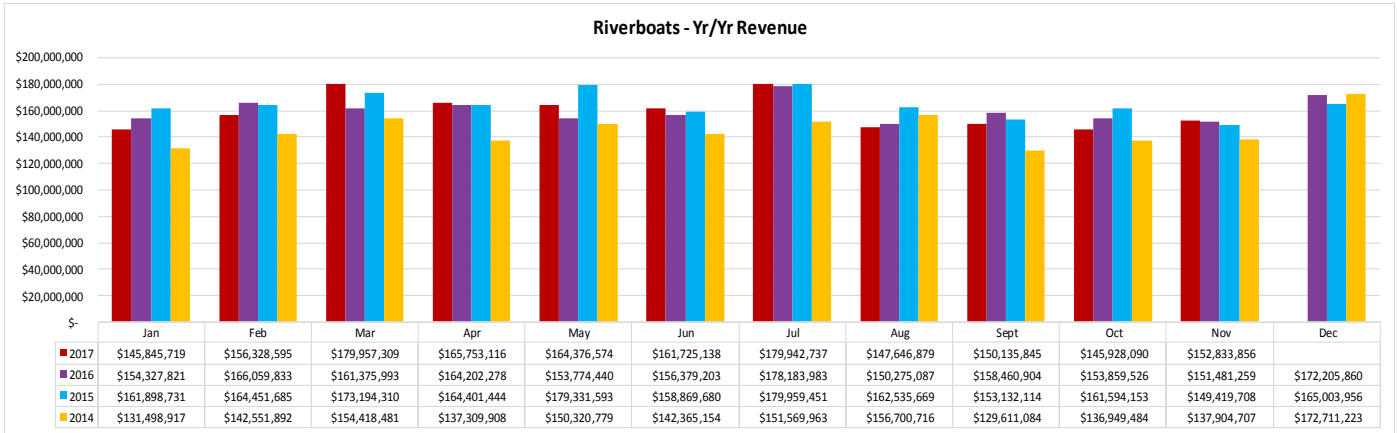

GROSS GAMING REVENUE

Source: Louisiana State Police