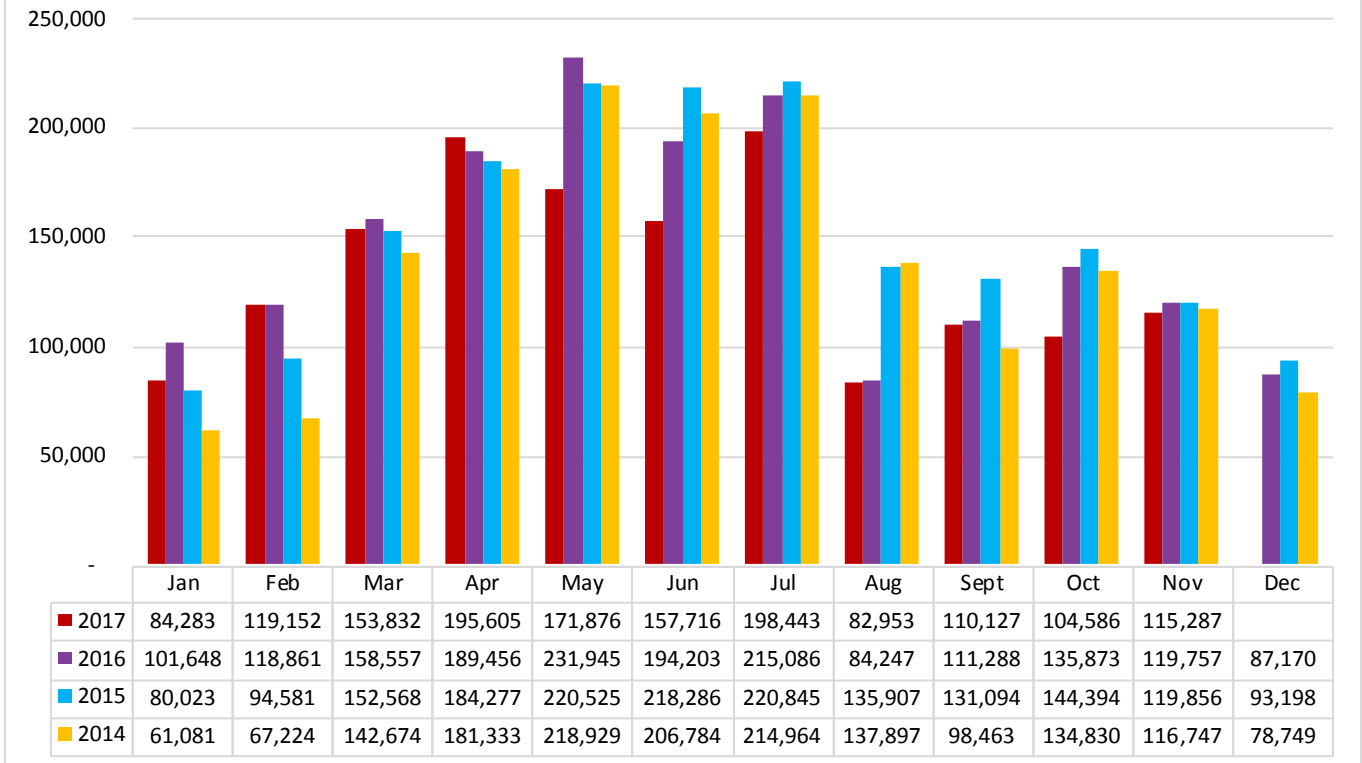

LOUISIANATRAVEL.COM

LouisianaTravel.com website showed an increase of 17 percent in total web visits in November 2017 over November 2016.

Source: Google Analytics

STATE PARKS

State Parks Yr/Yr Visitation

STATE HISTORIC SITES

Statewide welcome centers had a significant increase of 15.1 percent in visitation in November 2017 over November 2016. Note: Vinton remains closed for reconstruction.

Welcome Centers Visitor Totals

<i>International - Nov 2017</i>	
Canada*	1,132
Mexico	879
United Kingdom	677
France	637
Germany	359