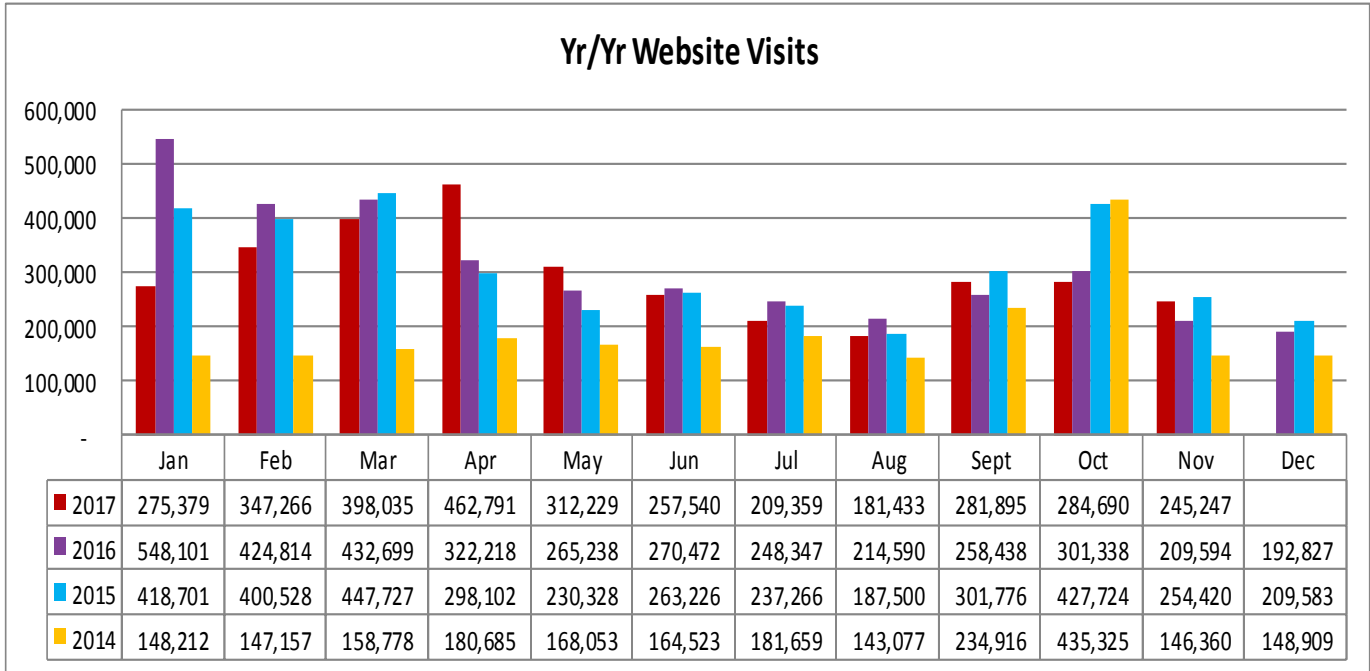

LOUISIANATRAVEL.COM

LouisianaTravel.com website showed an increase of 17 percent in total web visits in November 2017 over November 2016.

Source: Google Analytics

STATE PARKS

State Parks Yr/Yr Visitation

STATE HISTORIC SITES

Statewide welcome centers had a significant increase of 15.1 percent in visitation in November 2017 over November 2016. Note: Vinton remains closed for reconstruction.

Welcome Centers Visitor Totals

<i>International - Nov 2017</i>	
Canada*	1,132
Mexico	879
United Kingdom	677
France	637
Germany	359