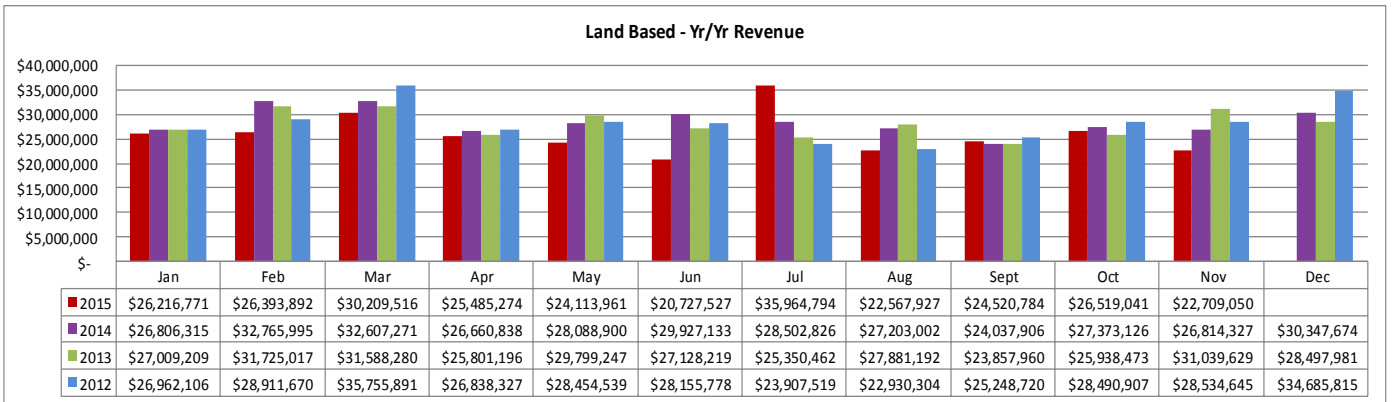

GROSS GAMING REVENUE

Source: Louisiana State Police