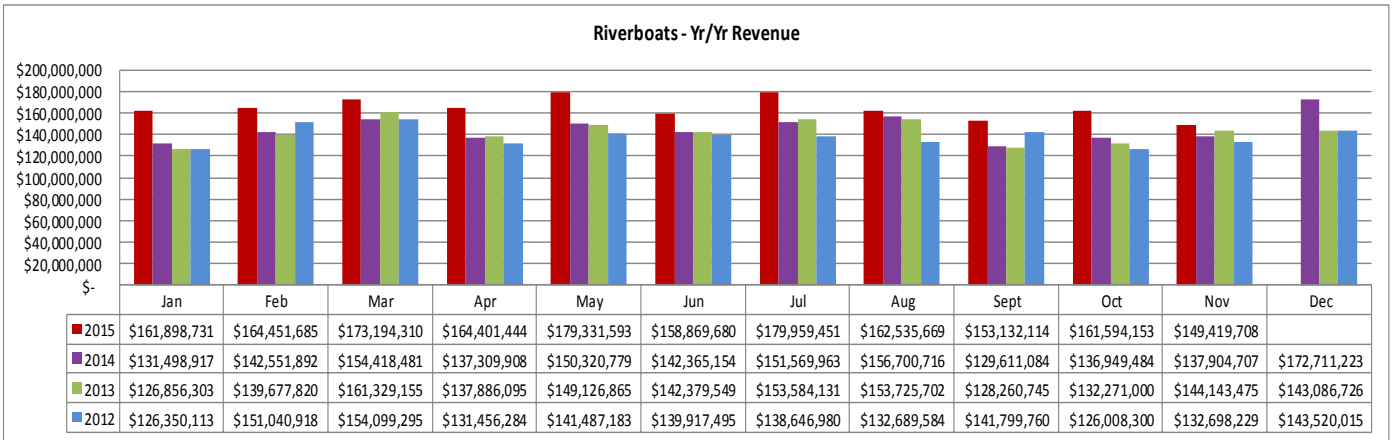

GROSS GAMING REVENUE

Source: Louisiana State Police