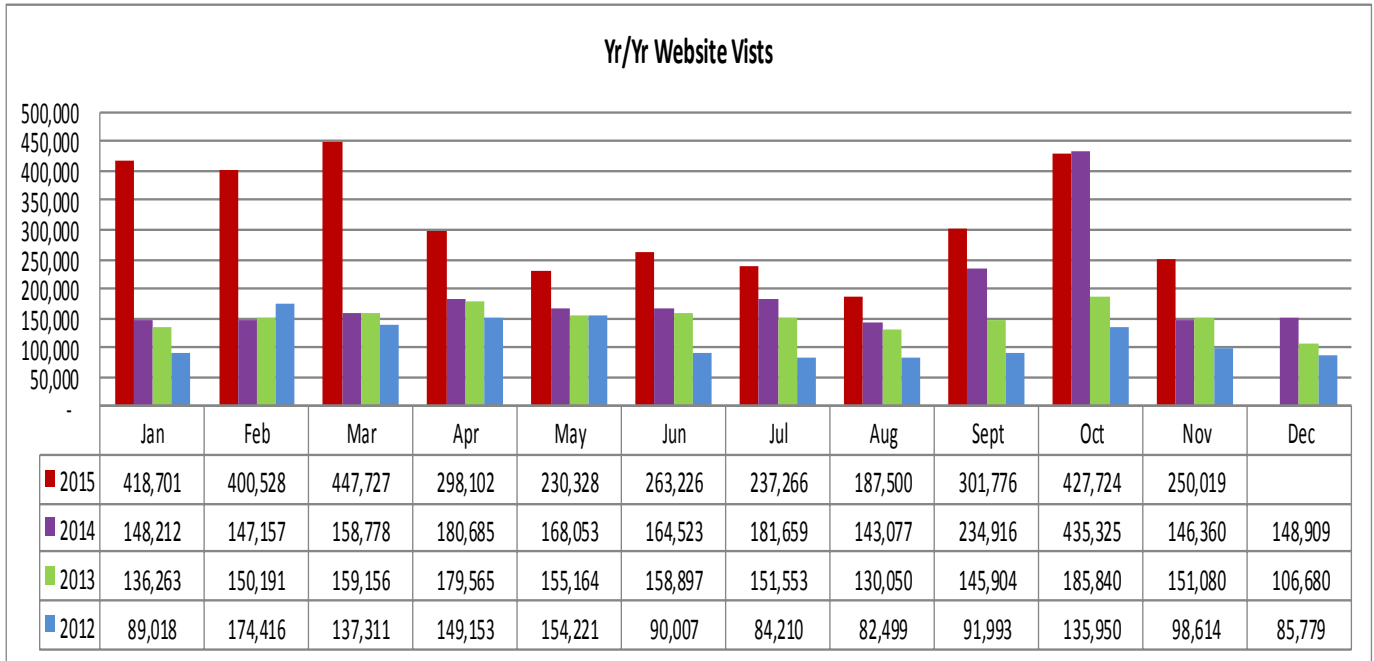

LOUISIANATRAVEL.COM

LouisianaTravel.com website showed an increase of 71 percent in total web visits in November 2015 over November 2014.

Source: Google Analytics

STATE PARKS

STATE HISTORIC SITES

Source: Louisiana State Parks

For more information, contact Latoya Wells, Reservation System Director, at lwells@crt.la.gov or at 225.342.9519

WELCOME CENTERS

Statewide welcome centers had a decrease of 14 percent in visitation in November 2015 over November 2014. Capitol Park welcome center closed in July. Vinton welcome center is closed for reconstruction since July.