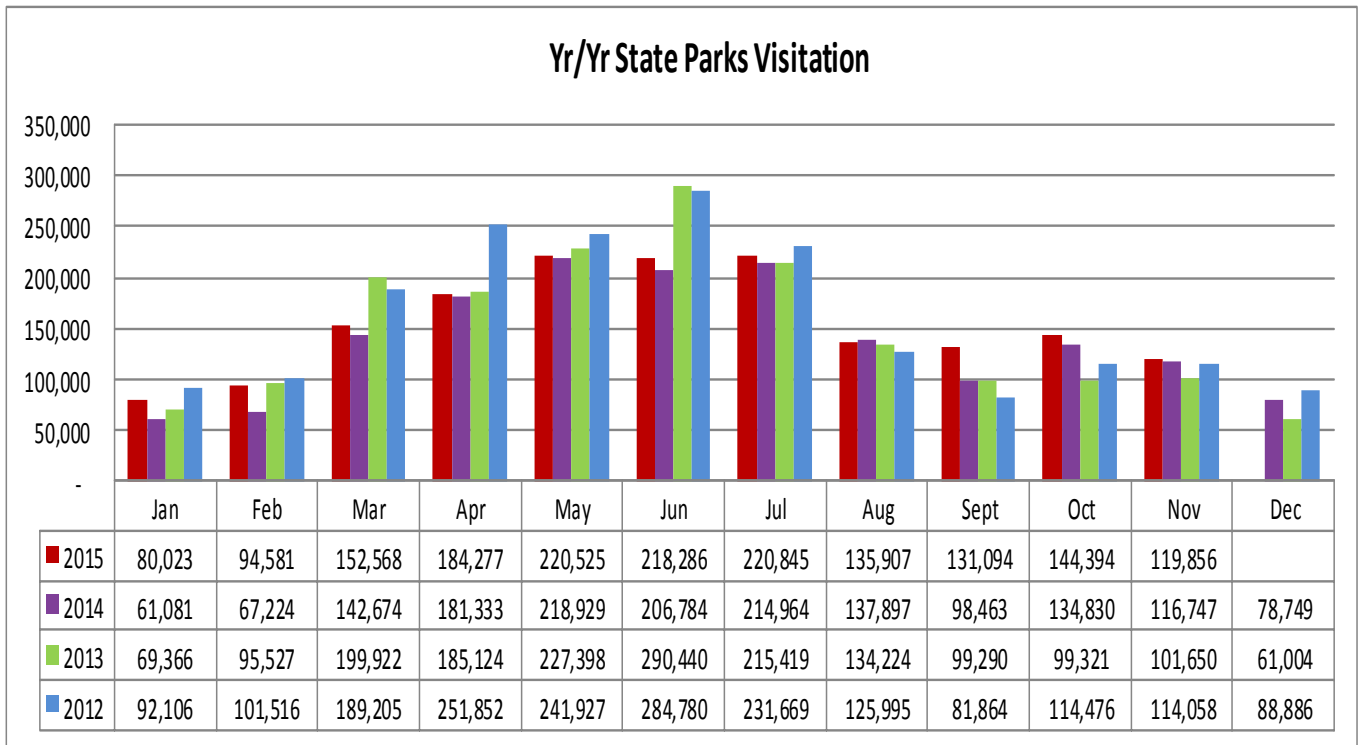

LOUISIANATRAVEL.COM

LouisianaTravel.com website showed an increase of 71 percent in total web visits in November 2015 over November 2014.

Source: Google Analytics

STATE PARKS

STATE HISTORIC SITES

Source: Louisiana State Parks

For more information, contact Latoya Wells, Reservation System Director, at lwells@crt.la.gov or at 225.342.9519

WELCOME CENTERS

Statewide welcome centers had a decrease of 14 percent in visitation in November 2015 over November 2014. Capitol Park welcome center closed in July. Vinton welcome center is closed for reconstruction since July.

Welcome Centers Visitor Totals

International - Nov 2015	
Canada*	1,681
France	766
Germany	554
United Kingdom	545
Australia	351

States** - Nov 2015	
Texas	12,166
Mississippi	6,405
Florida	4,976
Alabama	3,962
Georgia	2,099