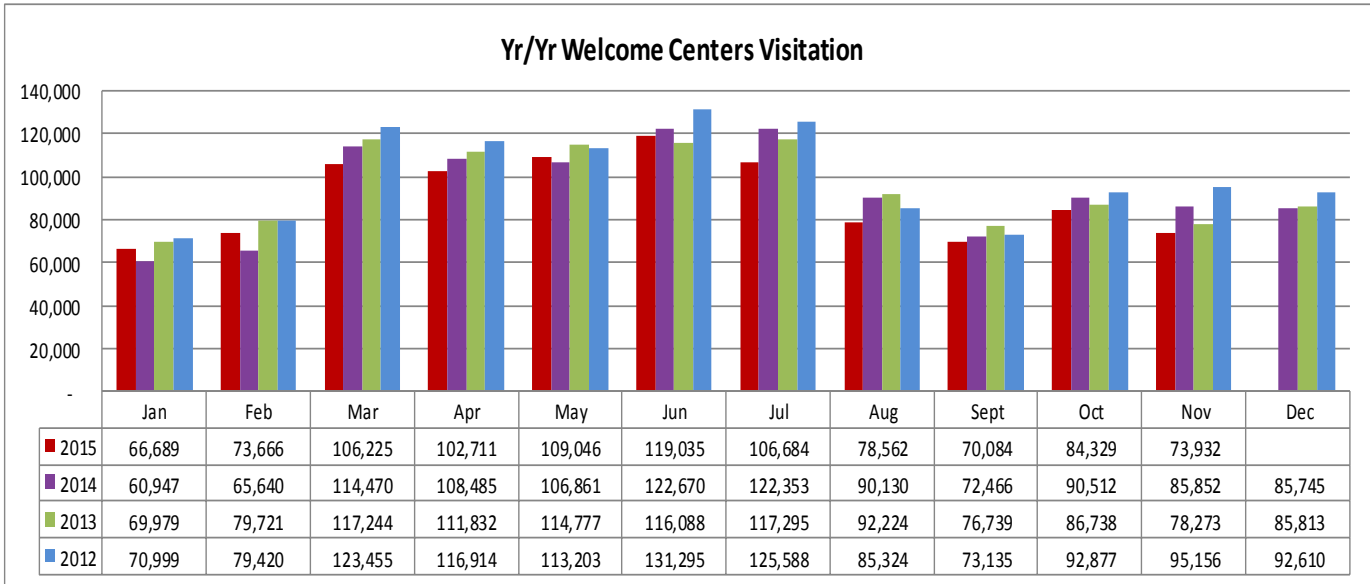

WELCOME CENTERS

Statewide welcome centers had a decrease of 14 percent in visitation in November 2015 over November 2014. Capitol Park welcome center closed in July. Vinton welcome center is closed for reconstruction since July.

Welcome Centers Visitor Totals

International - Nov 2015	
Canada*	1,681
France	766
Germany	554
United Kingdom	545
Australia	351

States** - Nov 2015	
Texas	12,166
Mississippi	6,405
Florida	4,976
Alabama	3,962
Georgia	2,099

Cities** - Nov 2015	
Houston, TX	1,322
Hattiesburg, MS	1,018
Virginia Beach, VA	824
Mobile, AL	765
Pensacola, FL	534

International Jan - Nov 2015	
Canada*	20,115
France	11,470
United Kingdom	7,989
Germany	7,197
Mexico	5,356

States** Jan - Nov 2015	
Texas	205,967
Mississippi	84,975
Florida	60,709
Alabama	51,130
Georgia	28,420

Cities** Jan - Nov 2015	
Houston, TX	32,683
Mobile, AL	10,116
San Antonio, TX	7,073
Pensacola, FL	6,864
Dallas, TX	6,657

* Includes all of Canadian provinces in total. ** Excludes Louisiana residents.

Source: Louisiana Welcome Centers

For individual Welcome Center visitation numbers, contact Nancy Broussard at nbroussard@crt.la.gov or 225.342.8122.