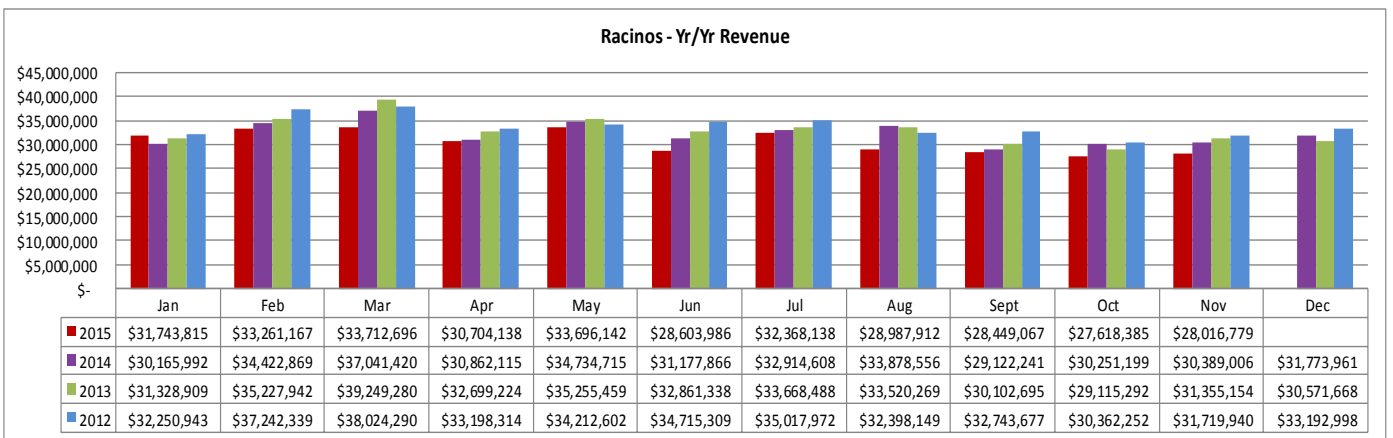

GROSS GAMING REVENUE

Source: Louisiana State Police