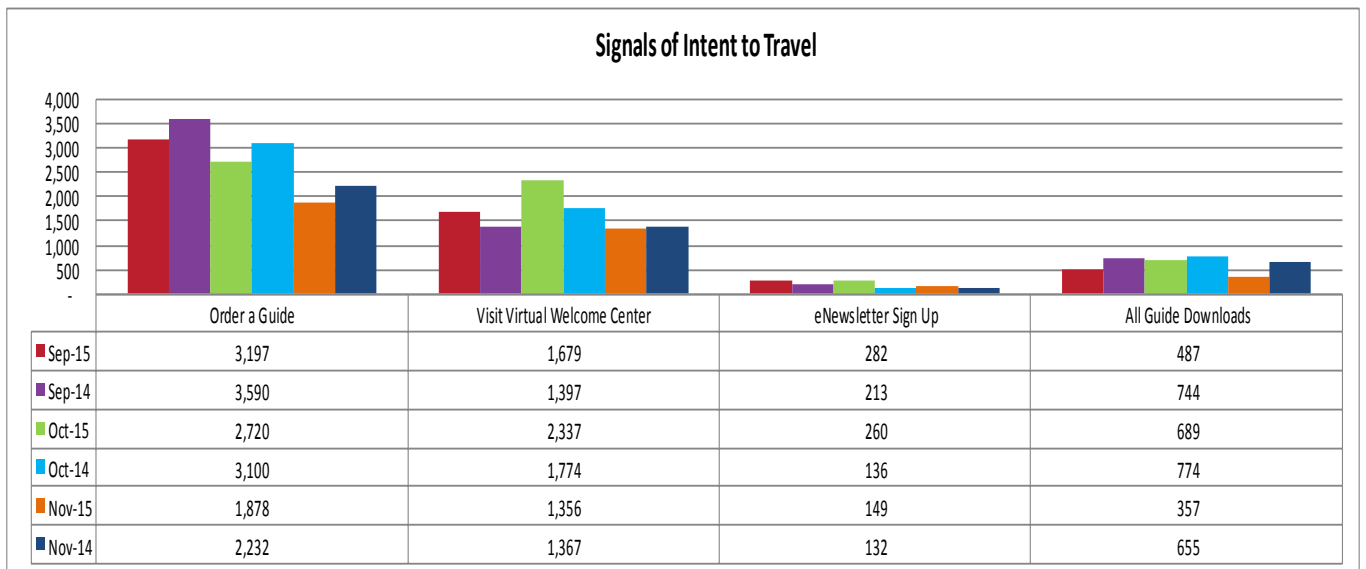

LOUISIANATRAVEL.COM

LouisianaTravel.com website showed an increase of 71 percent in total web visits in November 2015 over November 2014.

Source: Google Analytics

STATE PARKS

STATE HISTORIC SITES

Source: Louisiana State Parks

For more information, contact Latoya Wells, Reservation System Director, at lwells@crt.la.gov or at 225.342.9519

WELCOME CENTERS

Statewide welcome centers had a decrease of 14 percent in visitation in November 2015 over November 2014. Capitol Park welcome center closed in July. Vinton welcome center is closed for reconstruction since July.