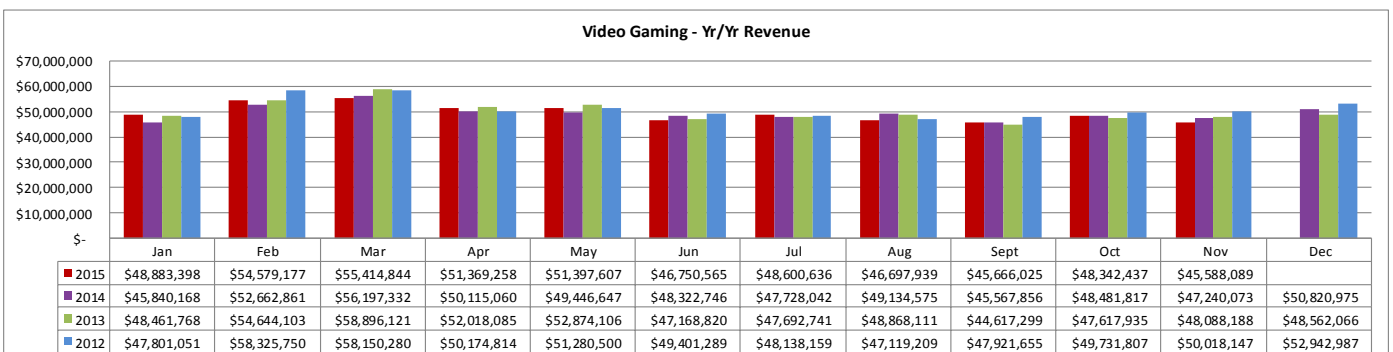

GROSS GAMING REVENUE

Source: Louisiana State Police