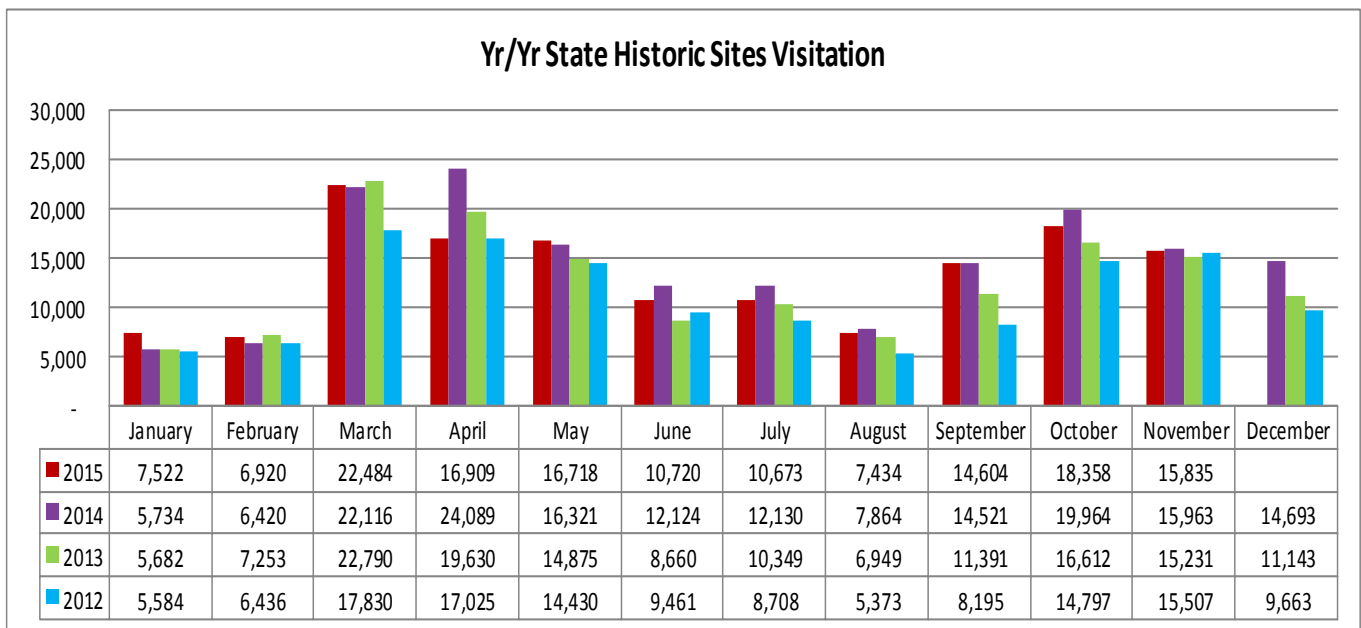

LOUISIANATRAVEL.COM

LouisianaTravel.com website showed an increase of 71 percent in total web visits in November 2015 over November 2014.

Source: Google Analytics

STATE PARKS

STATE HISTORIC SITES

Source: Louisiana State Parks

For more information, contact Latoya Wells, Reservation System Director, at lwells@crt.la.gov or at 225.342.9519

WELCOME CENTERS

Statewide welcome centers had a decrease of 14 percent in visitation in November 2015 over November 2014. Capitol Park welcome center closed in July. Vinton welcome center is closed for reconstruction since July.