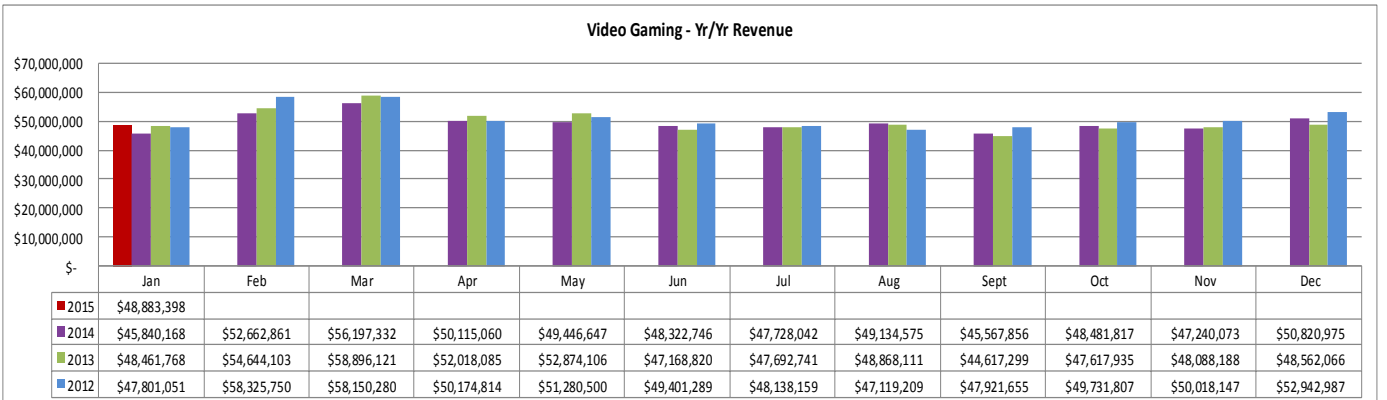

GROSS GAMING REVENUE

Source: Louisiana State Police