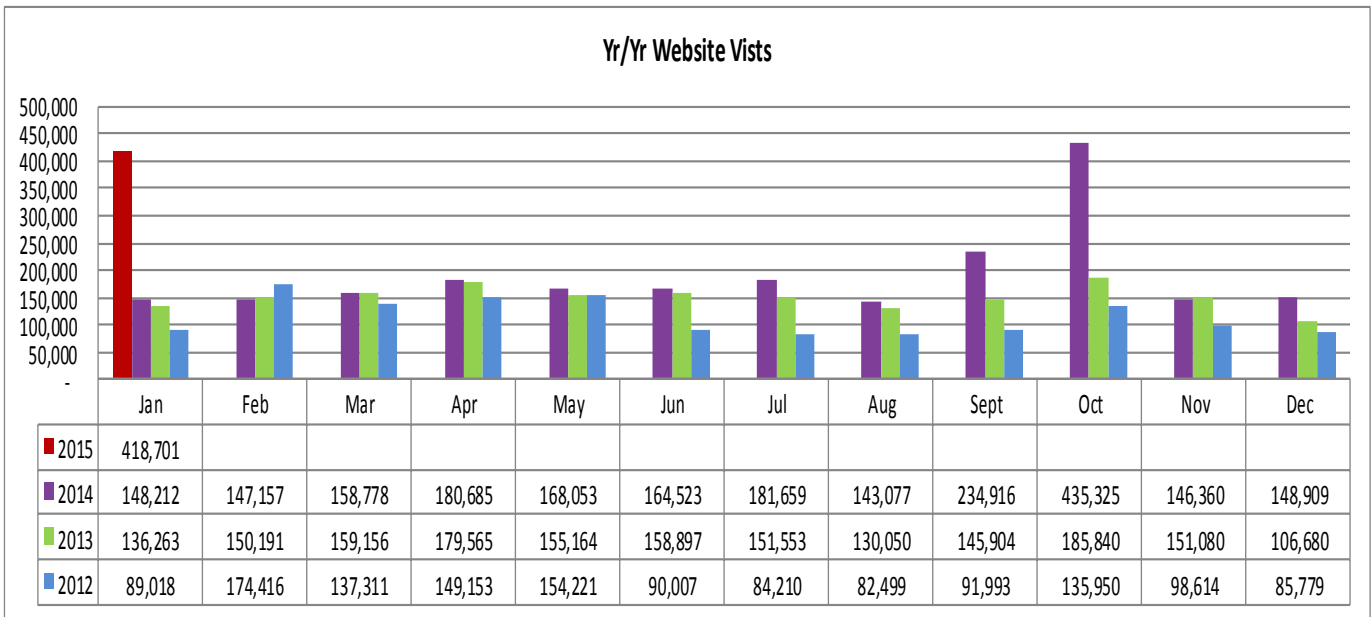

LOUISIANATRAVEL.COM

LouisianaTravel.com website showed a significant increase of 183 percent in total web visits in Jan 2015 over Jan 2014.

Source: Google Analytics

STATE PARKS & HISTORIC SITES

Source: Louisiana State Parks