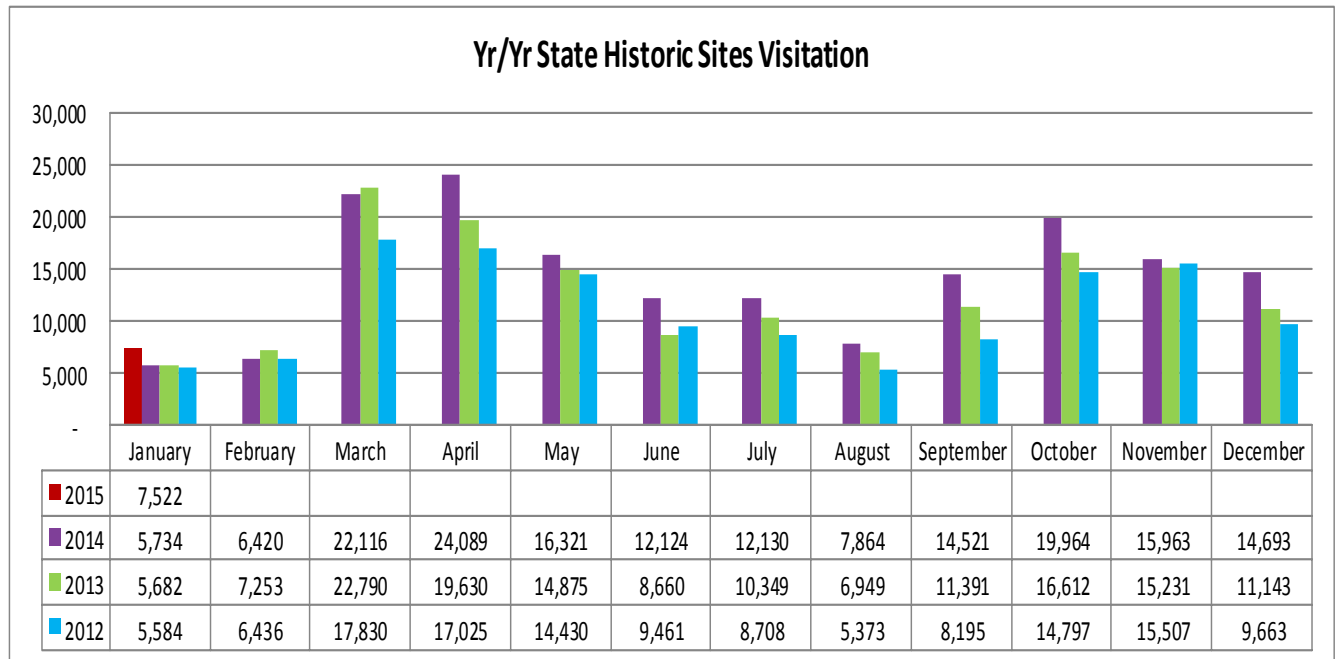

LOUISIANATRAVEL.COM

LouisianaTravel.com website showed a significant increase of 183 percent in total web visits in Jan 2015 over Jan 2014.

Source: Google Analytics

STATE PARKS & HISTORIC SITES

Source: Louisiana State Parks

Welcome Centers Visitor Totals

International - Jan 2015	
Canada*	2,278
United Kingdom	451
France	380
Mexico	300
Germany	287

States** - Jan 2015	
Texas	12,985
Mississippi	5,316
Florida	4,045
Alabama	3,370
Georgia	2,130