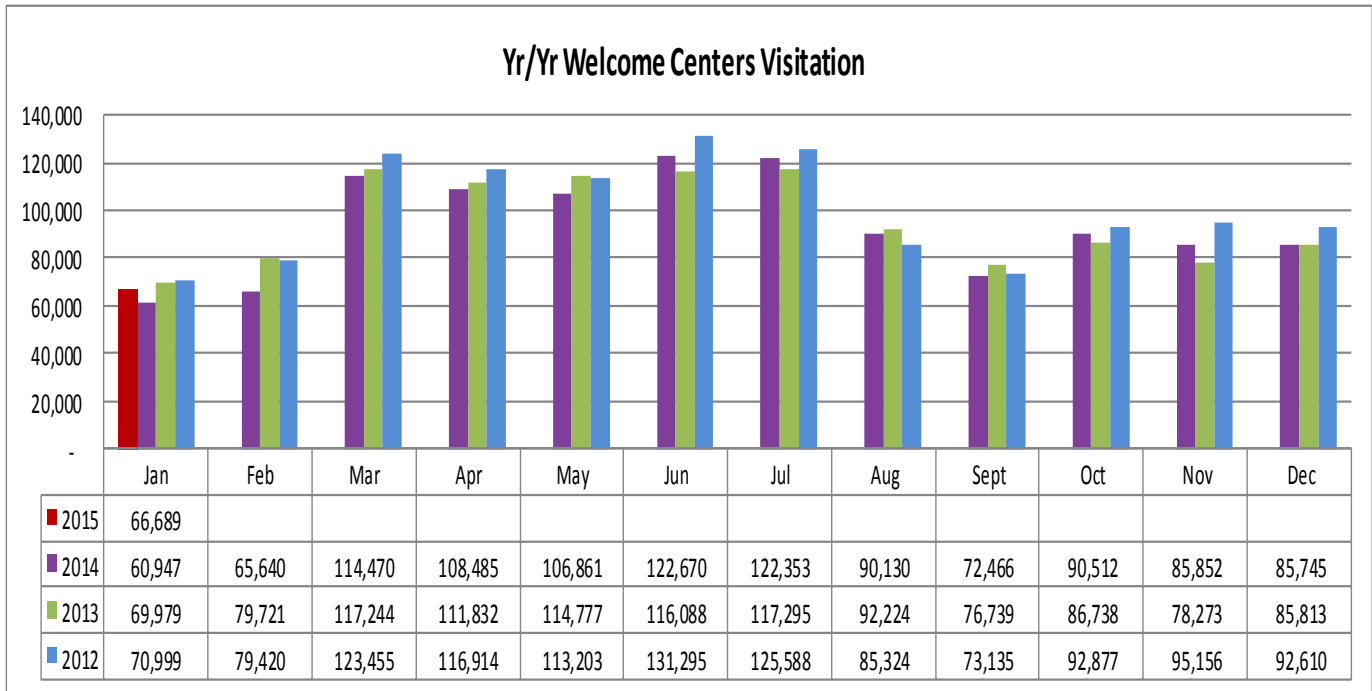

LOUISIANATRAVEL.COM

LouisianaTravel.com website showed a significant increase of 183 percent in total web visits in Jan 2015 over Jan 2014.

Source: Google Analytics

STATE PARKS & HISTORIC SITES

Source: Louisiana State Parks

For detailed information, contact Reggie Dumas with State Parks at rdumas@crt.la.gov or 225.342.8106.

WELCOME CENTERS

Statewide welcome centers had a notable increase of 12 percent in visitation in Feb 2015 over Feb 2014.

Welcome Centers Visitor Totals

International - Jan 2015	
Canada*	2,278
United Kingdom	451
France	380
Mexico	300
Germany	287

States** - Jan 2015	
Texas	12,985
Mississippi	5,316
Florida	4,045
Alabama	3,370
Georgia	2,130