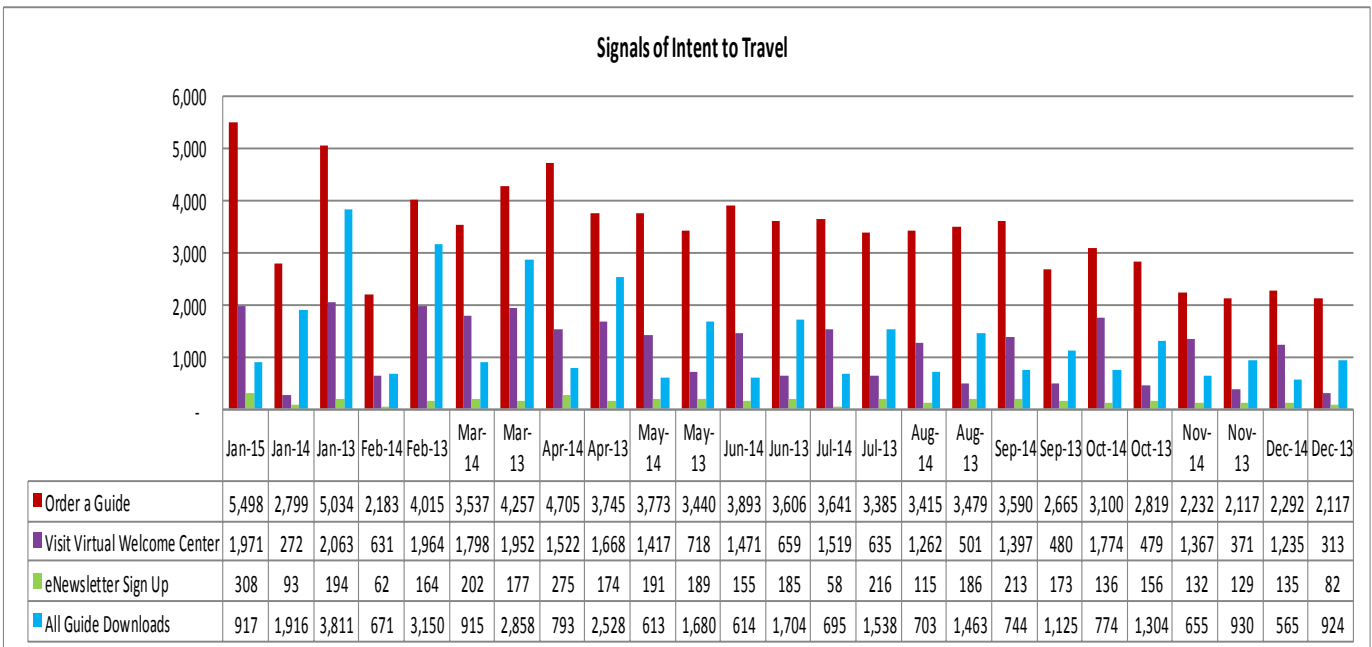

LOUISIANATRAVEL.COM

LouisianaTravel.com website showed a significant increase of 183 percent in total web visits in Jan 2015 over Jan 2014.

Source: Google Analytics

STATE PARKS & HISTORIC SITES

Source: Louisiana State Parks

Welcome Centers Visitor Totals

International - Jan 2015	
Canada*	2,278
United Kingdom	451
France	380
Mexico	300
Germany	287

States** - Jan 2015	
Texas	12,985
Mississippi	5,316
Florida	4,045
Alabama	3,370
Georgia	2,130