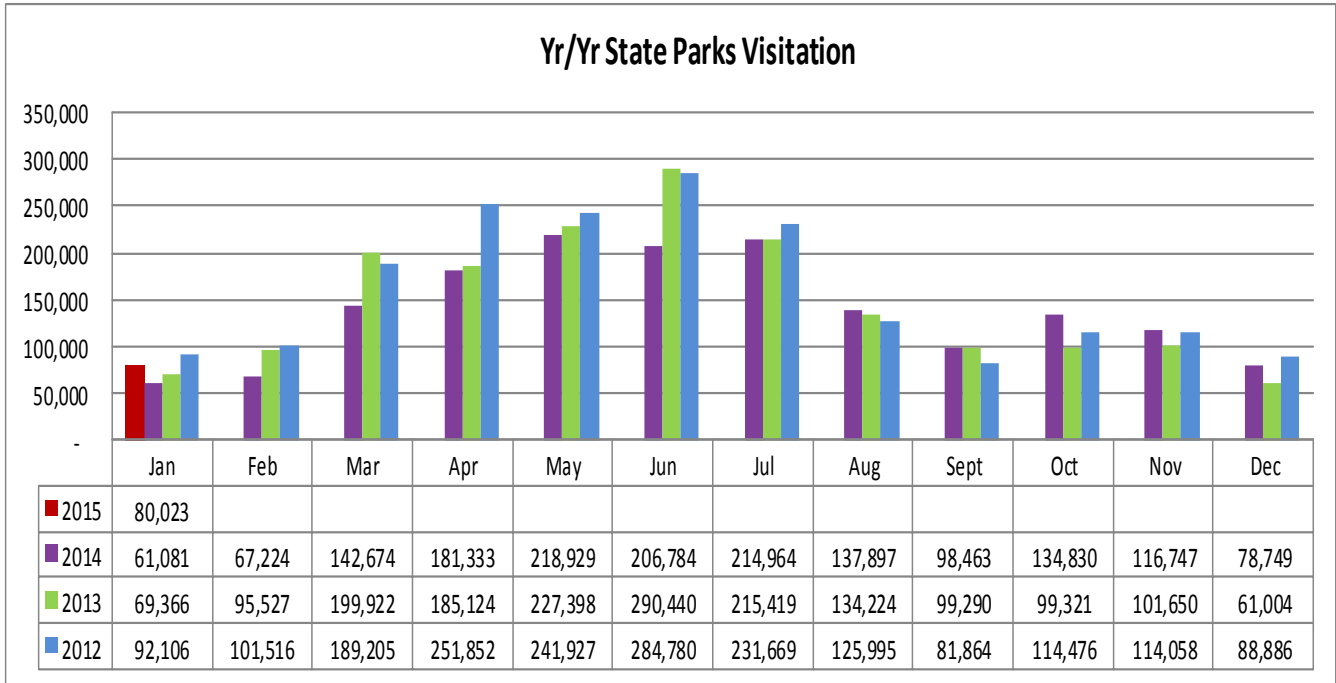

LOUISIANATRAVEL.COM

LouisianaTravel.com website showed a significant increase of 183 percent in total web visits in Jan 2015 over Jan 2014.

Source: Google Analytics

STATE PARKS & HISTORIC SITES

Source: Louisiana State Parks

Welcome Centers Visitor Totals

International - Jan 2015	
Canada*	2,278
United Kingdom	451
France	380
Mexico	300
Germany	287

States** - Jan 2015	
Texas	12,985
Mississippi	5,316
Florida	4,045
Alabama	3,370
Georgia	2,130