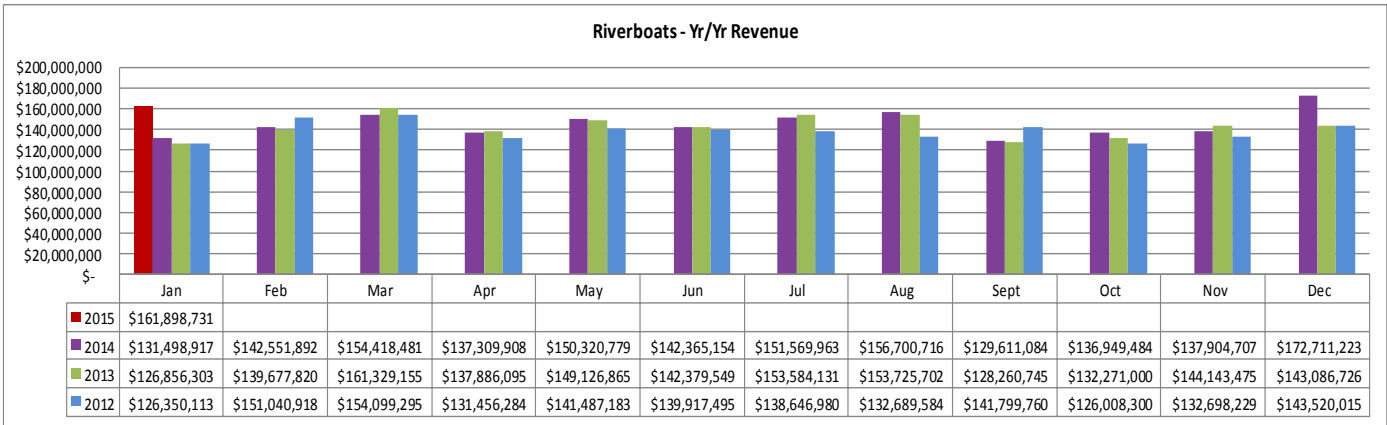

GROSS GAMING REVENUE

Source: Louisiana State Police