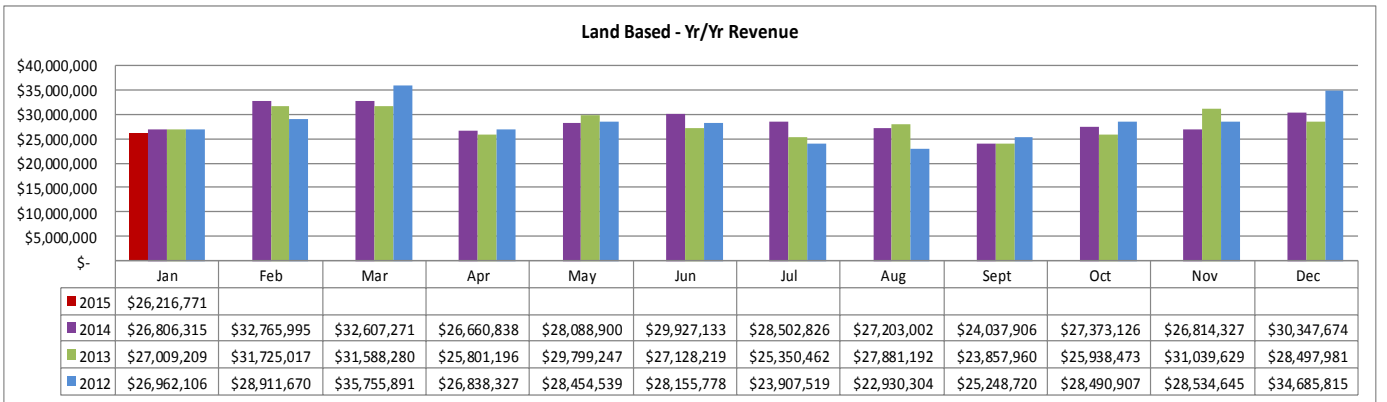

GROSS GAMING REVENUE

Source: Louisiana State Police