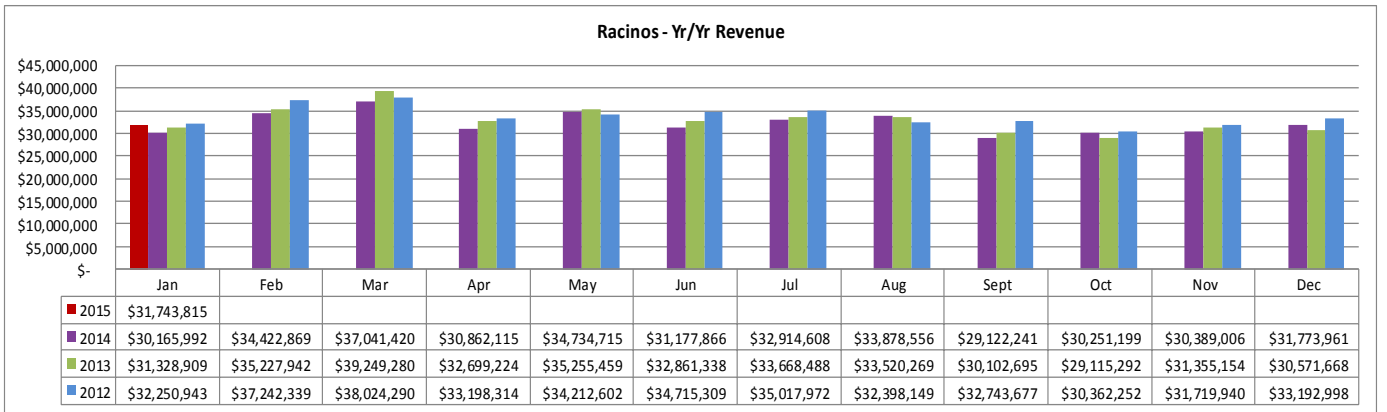

GROSS GAMING REVENUE

Source: Louisiana State Police