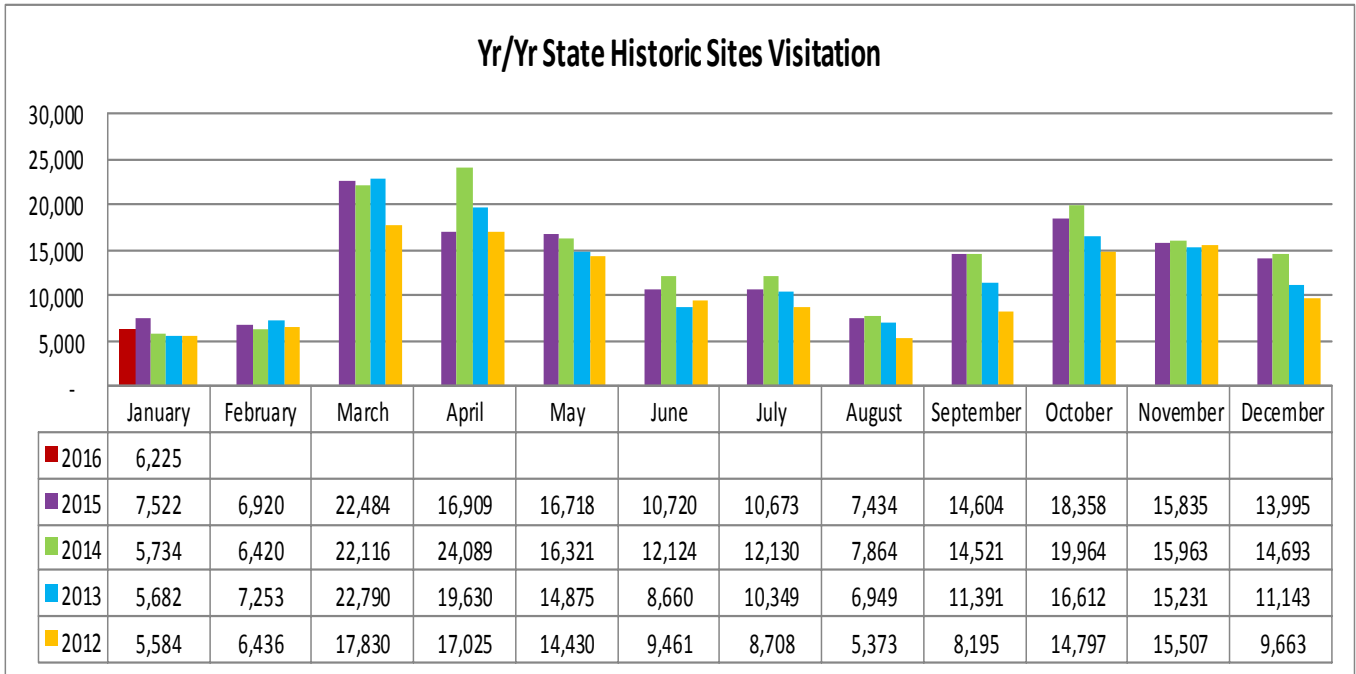

LOUISIANATRAVEL.COM

LouisianaTravel.com website showed an increase of 31 percent in total web visits in January 2016 over January 2015.

Source: Google Analytics

STATE PARKS

STATE HISTORIC SITES

Source: Louisiana State Parks

For more information, contact Latoya Wells, Reservation System Director, at lwells@crt.la.gov or at 225.342.9519

WELCOME CENTERS

Statewide welcome centers had a decrease of 15 percent in visitation in January 2016 over January 2015. Capitol Park was closed in July 2015 & Vinton was partially closed in July 2015 for reconstruction.

Welcome Centers Visitor Totals

International - Jan 2016	
Canada*	1,569
Mexico	425
Australia	274
France	195
Germany	193

States** - Jan 2016	
Texas	9,278
Mississippi	6,386
Alabama	3,628
Florida	3,622
Tennessee	1,465