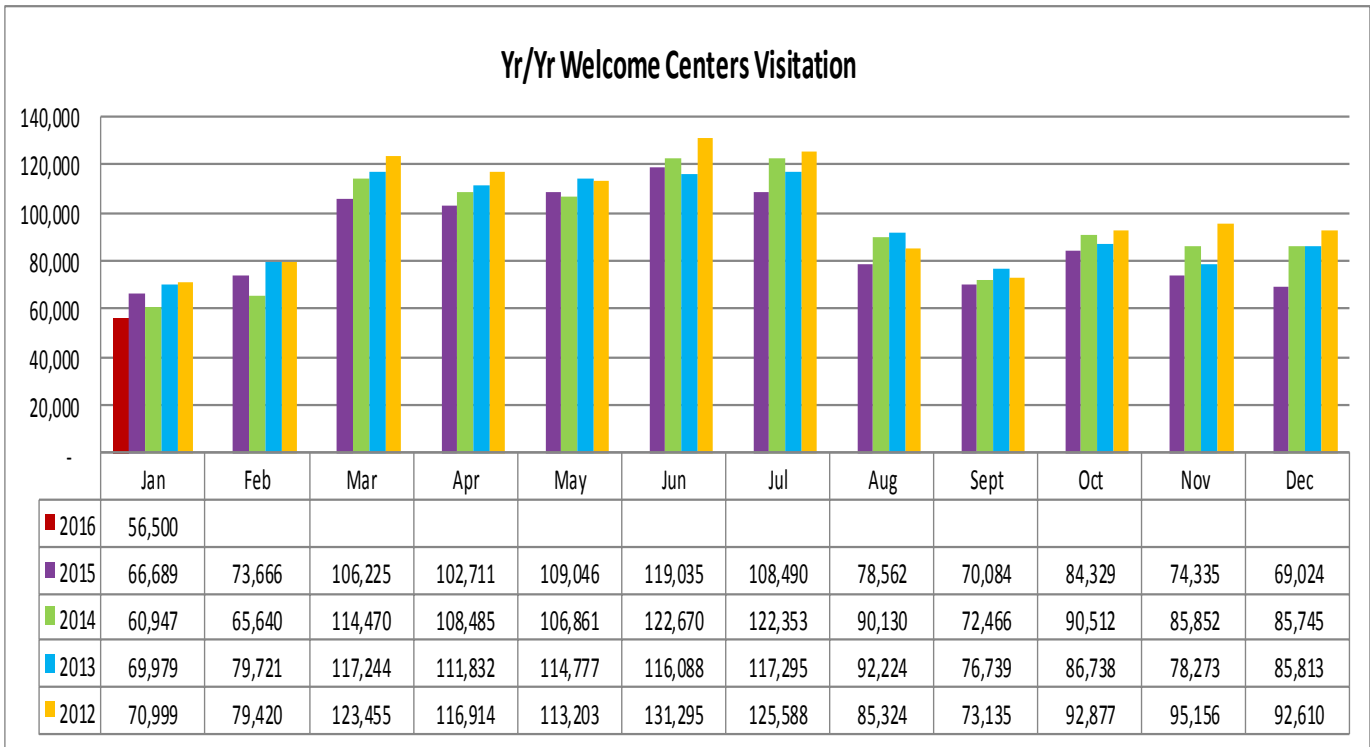

LOUISIANATRAVEL.COM

LouisianaTravel.com website showed an increase of 31 percent in total web visits in January 2016 over January 2015.

Source: Google Analytics

STATE PARKS

STATE HISTORIC SITES

Source: Louisiana State Parks

For more information, contact Latoya Wells, Reservation System Director, at lwells@crt.la.gov or at 225.342.9519

WELCOME CENTERS

Statewide welcome centers had a decrease of 15 percent in visitation in January 2016 over January 2015. Capitol Park was closed in July 2015 & Vinton was partially closed in July 2015 for reconstruction.

Welcome Centers Visitor Totals

International - Jan 2016	
Canada*	1,569
Mexico	425
Australia	274
France	195
Germany	193

States** - Jan 2016	
Texas	9,278
Mississippi	6,386
Alabama	3,628
Florida	3,622
Tennessee	1,465