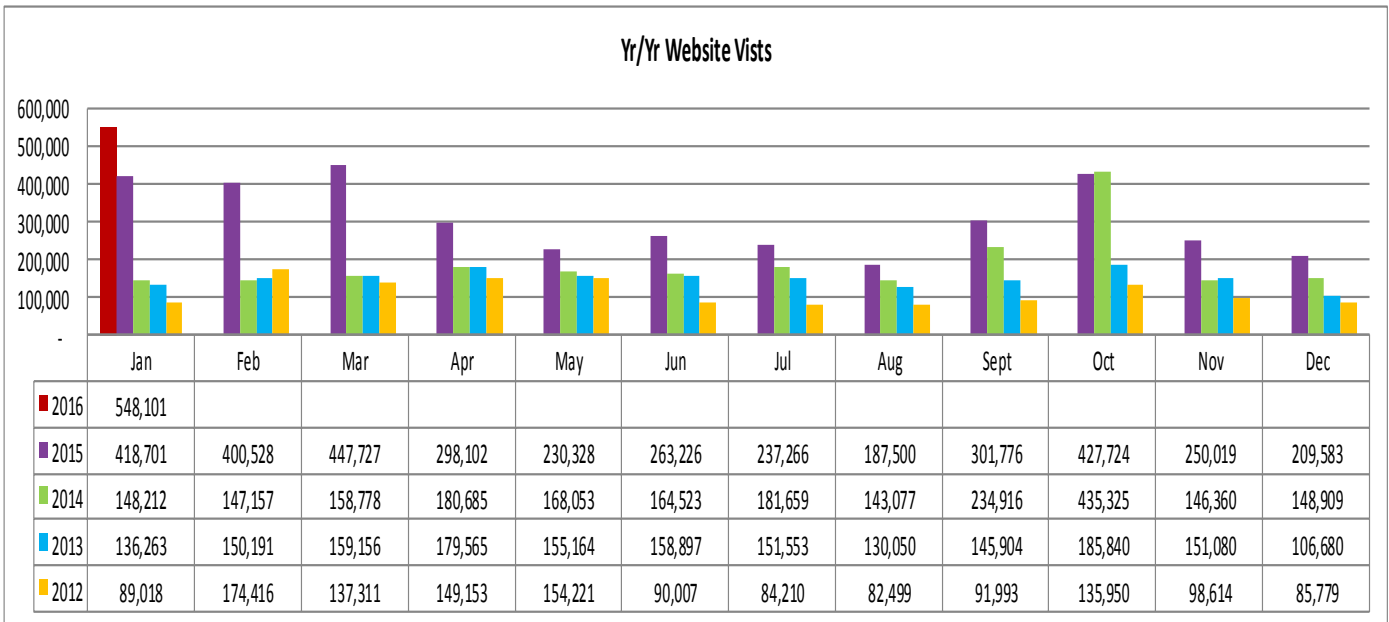

LOUISIANATRAVEL.COM

LouisianaTravel.com website showed an increase of 31 percent in total web visits in January 2016 over January 2015.

Source: Google Analytics

STATE PARKS

STATE HISTORIC SITES

Source: Louisiana State Parks

For more information, contact Latoya Wells, Reservation System Director, at lwells@crt.la.gov or at 225.342.9519

WELCOME CENTERS

Statewide welcome centers had a decrease of 15 percent in visitation in January 2016 over January 2015. Capitol Park was closed in July 2015 & Vinton was partially closed in July 2015 for reconstruction.