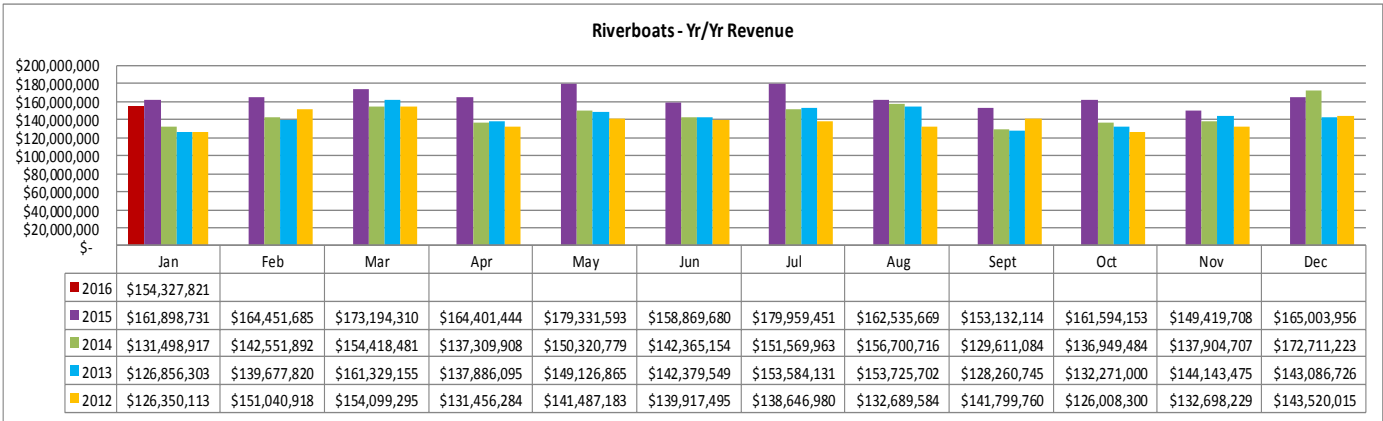

GROSS GAMING REVENUE

Source: Louisiana State Police