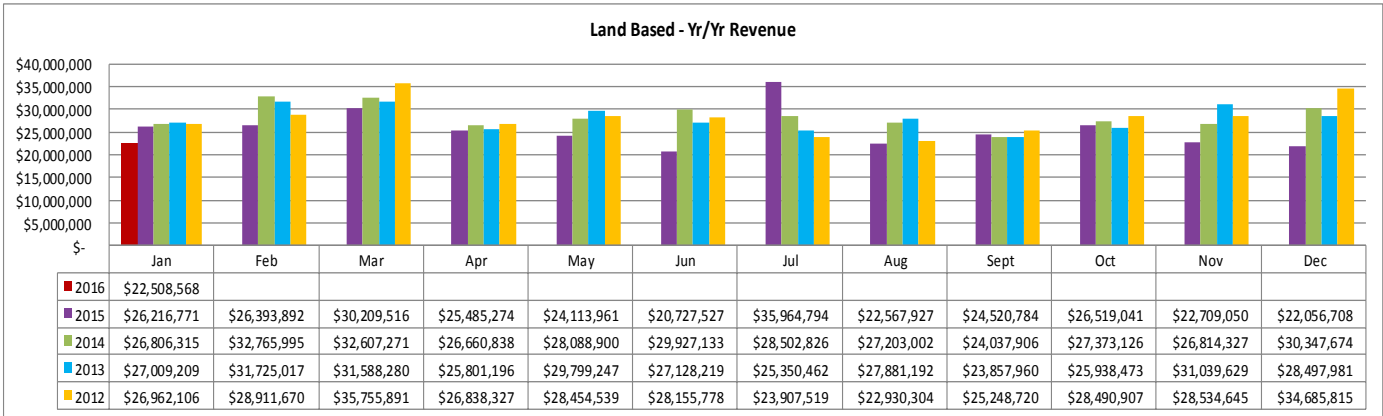

GROSS GAMING REVENUE

Source: Louisiana State Police