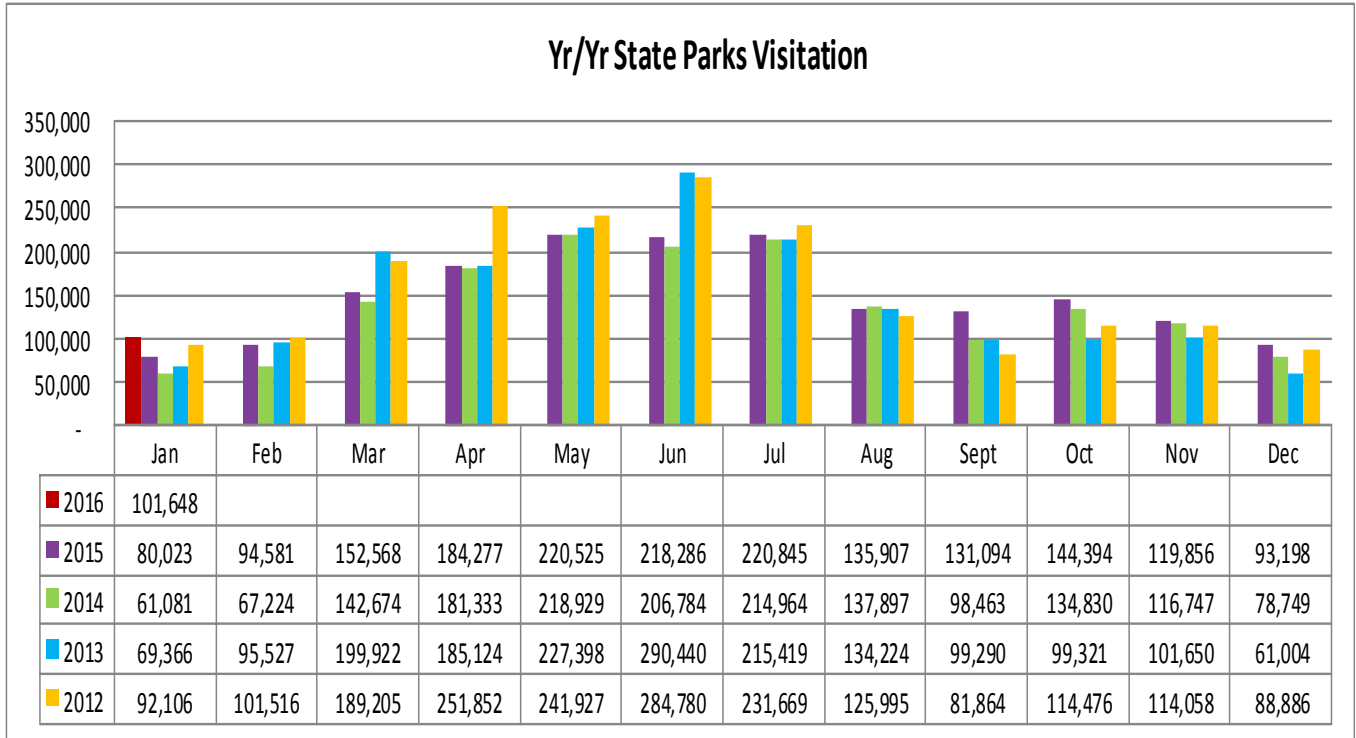

LOUISIANATRAVEL.COM

LouisianaTravel.com website showed an increase of 31 percent in total web visits in January 2016 over January 2015.

Source: Google Analytics

STATE PARKS

STATE HISTORIC SITES

Source: Louisiana State Parks

For more information, contact Latoya Wells, Reservation System Director, at lwells@crt.la.gov or at 225.342.9519

WELCOME CENTERS

Statewide welcome centers had a decrease of 15 percent in visitation in January 2016 over January 2015. Capitol Park was closed in July 2015 & Vinton was partially closed in July 2015 for reconstruction.

Welcome Centers Visitor Totals

International - Jan 2016	
Canada*	1,569
Mexico	425
Australia	274
France	195
Germany	193

States** - Jan 2016	
Texas	9,278
Mississippi	6,386
Alabama	3,628
Florida	3,622
Tennessee	1,465