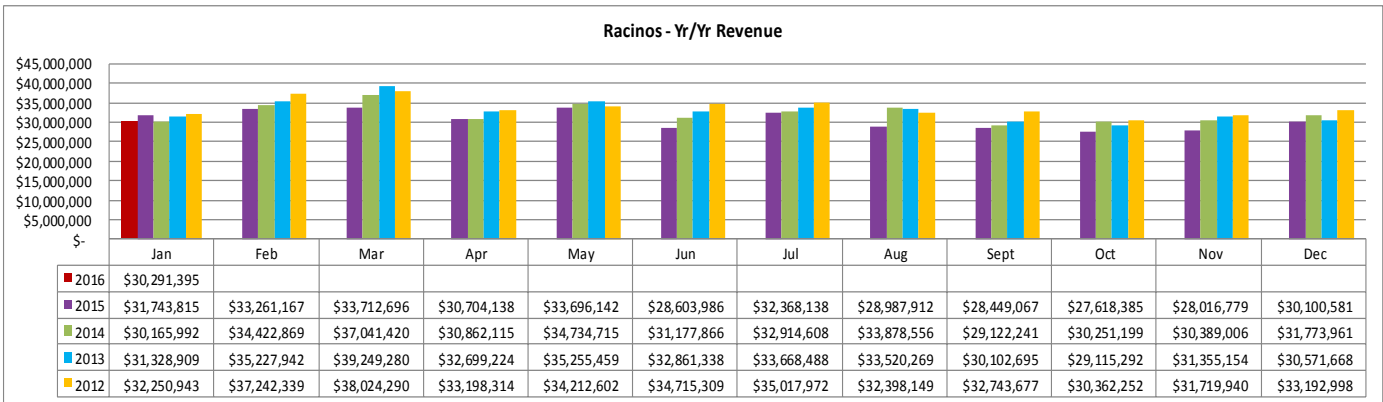

GROSS GAMING REVENUE

Source: Louisiana State Police