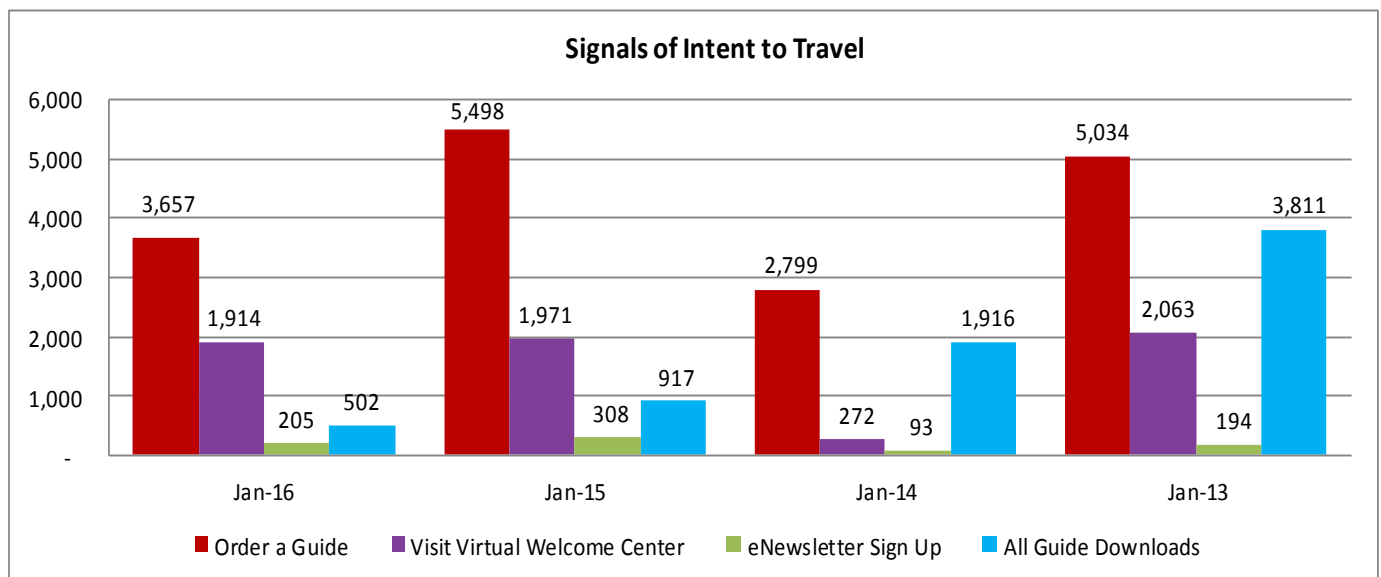

LOUISIANATRAVEL.COM

LouisianaTravel.com website showed an increase of 31 percent in total web visits in January 2016 over January 2015.

Source: Google Analytics

STATE PARKS

STATE HISTORIC SITES

Source: Louisiana State Parks

For more information, contact Latoya Wells, Reservation System Director, at lwells@crt.la.gov or at 225.342.9519

WELCOME CENTERS

Statewide welcome centers had a decrease of 15 percent in visitation in January 2016 over January 2015. Capitol Park was closed in July 2015 & Vinton was partially closed in July 2015 for reconstruction.

Welcome Centers Visitor Totals

International - Jan 2016	
Canada*	1,569
Mexico	425
Australia	274
France	195
Germany	193

States** - Jan 2016	
Texas	9,278
Mississippi	6,386
Alabama	3,628
Florida	3,622
Tennessee	1,465