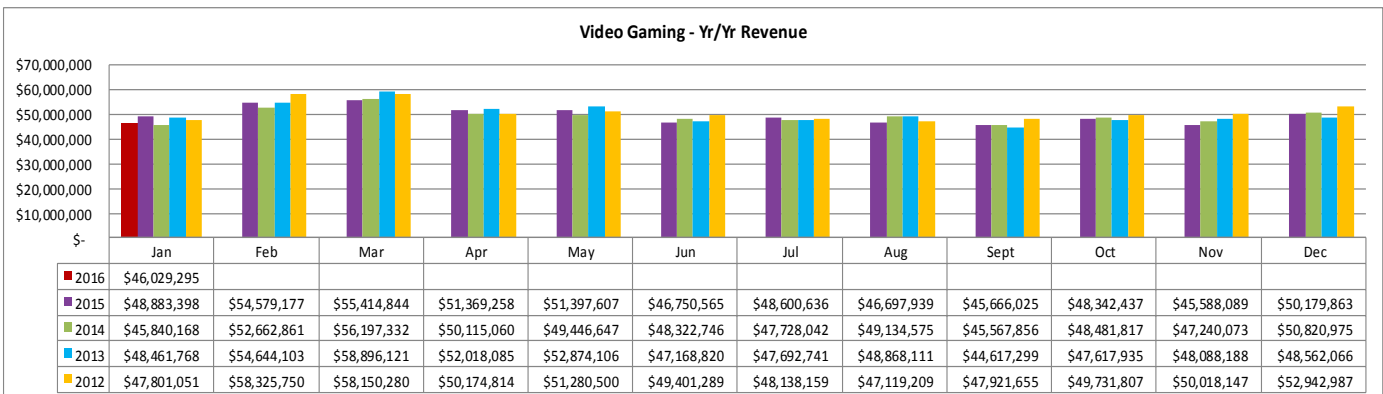

GROSS GAMING REVENUE

Source: Louisiana State Police