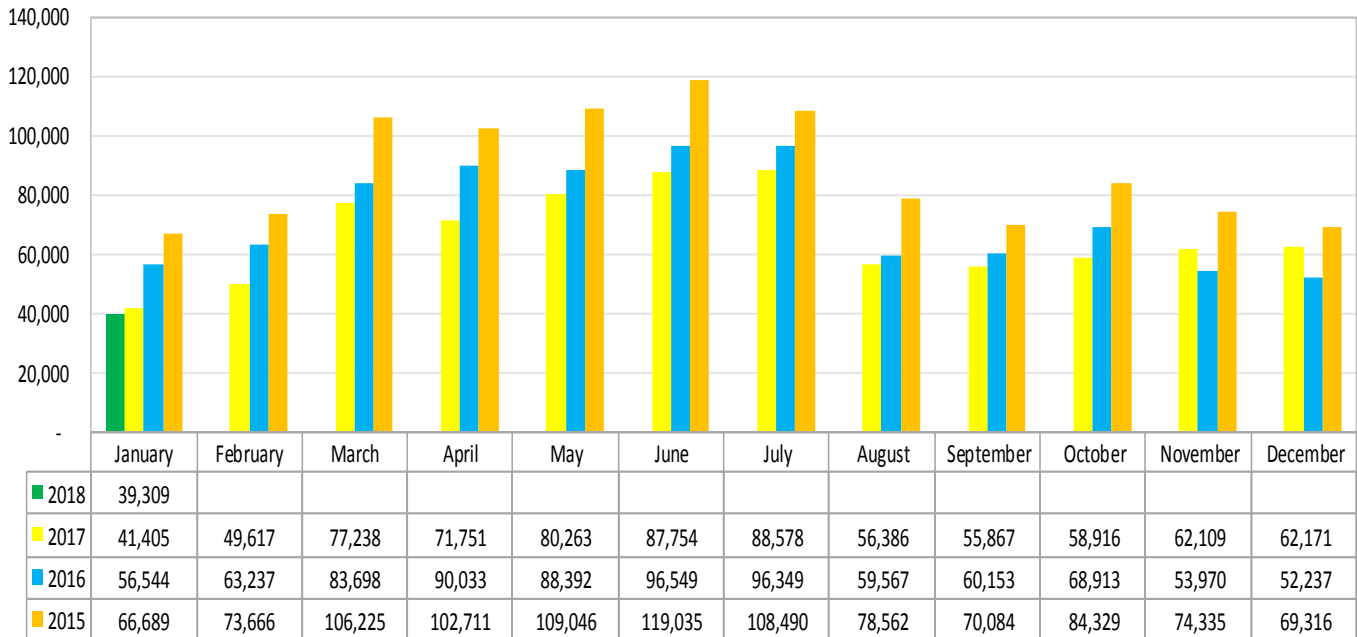

Statewide welcome centers had a decrease of 5 percent in visitation in January 2018 over January 2017.

Note: Vinton Welcome Center remains closed for reconstruction.

Welcome Centers Visitor Totals

<i>International - Jan 2018</i>	
Canada*	1,710
Mexico	836
Australia	288
France	193
United Kingdom	117