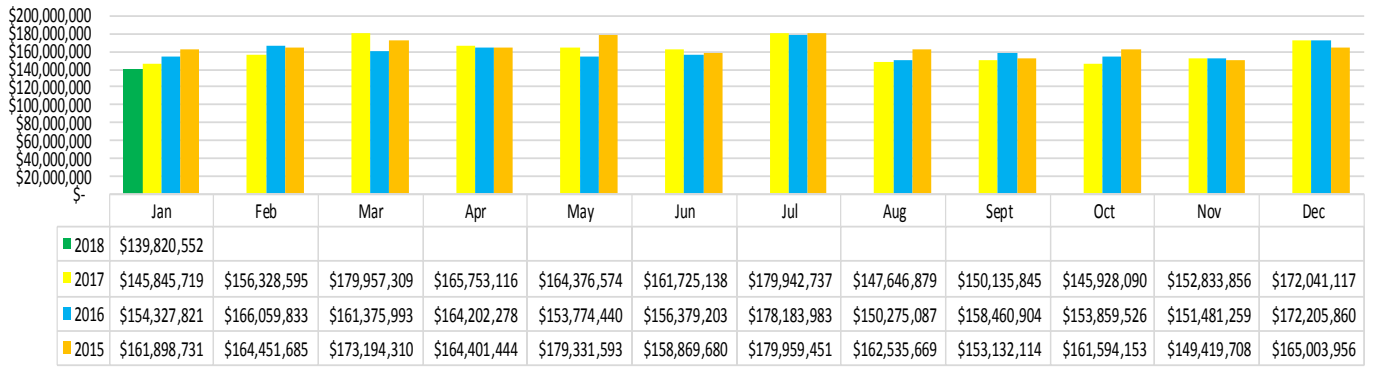

GROSS GAMING REVENUE

Riverboats - Yr/Yr Revenue