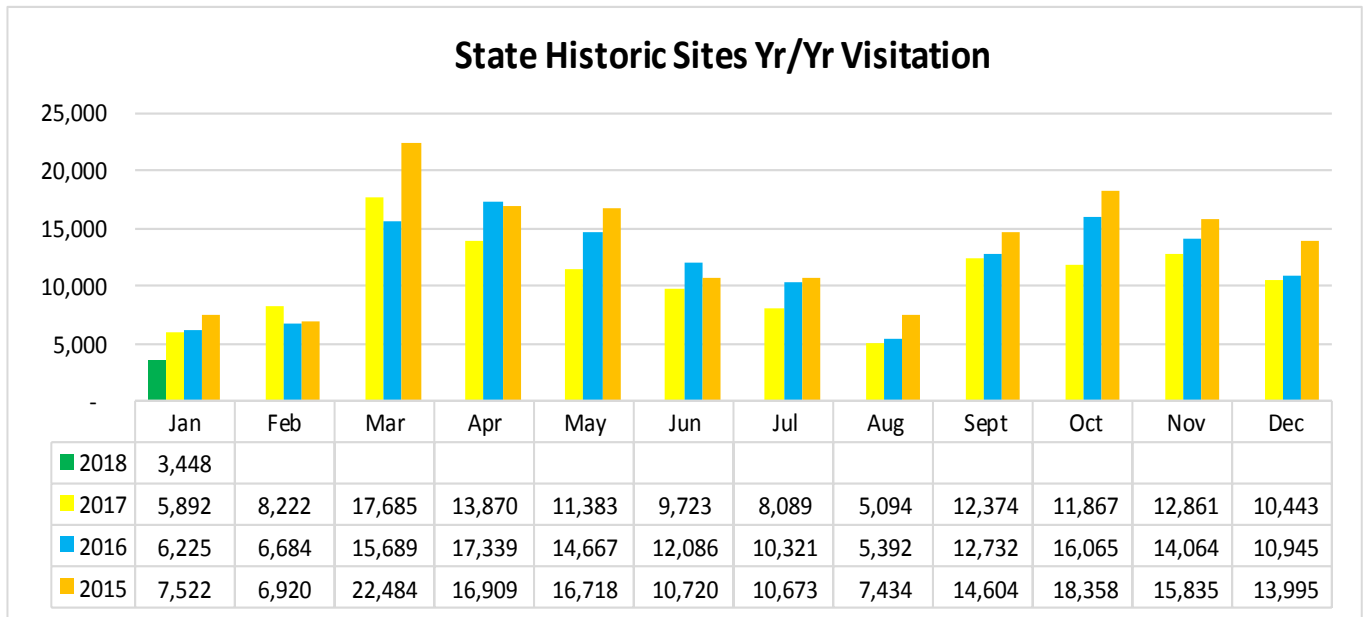

STATE HISTORIC SITES

Source: Louisiana State Parks

For more information, contact Latoya Wells, Reservation System Director, at lwells@crt.la.gov or at 225.342.9519