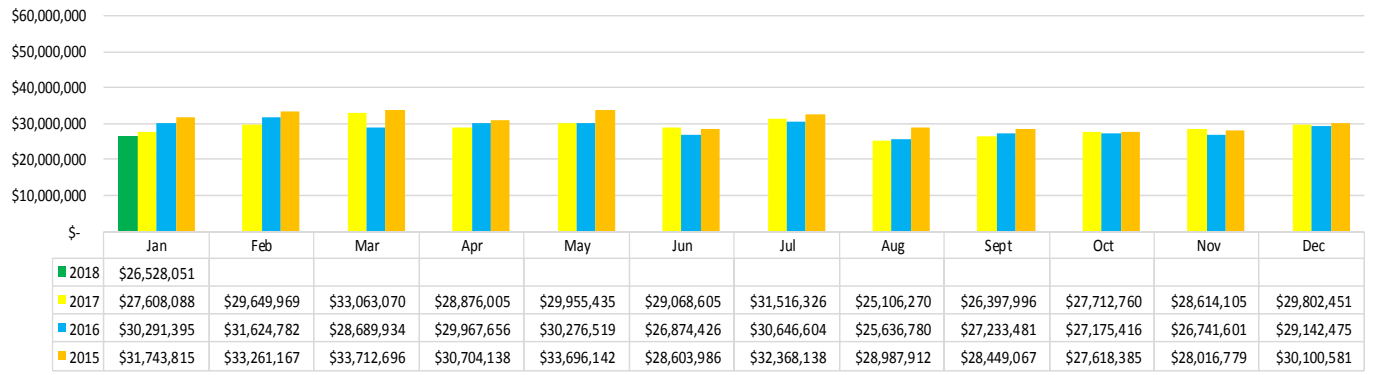

GROSS GAMING REVENUE

Riverboats - Yr/Yr Revenue

Racinos - Yr/Yr Revenue

Land Based - Yr/Yr Revenue

Video Gaming - Yr/Yr Revenue