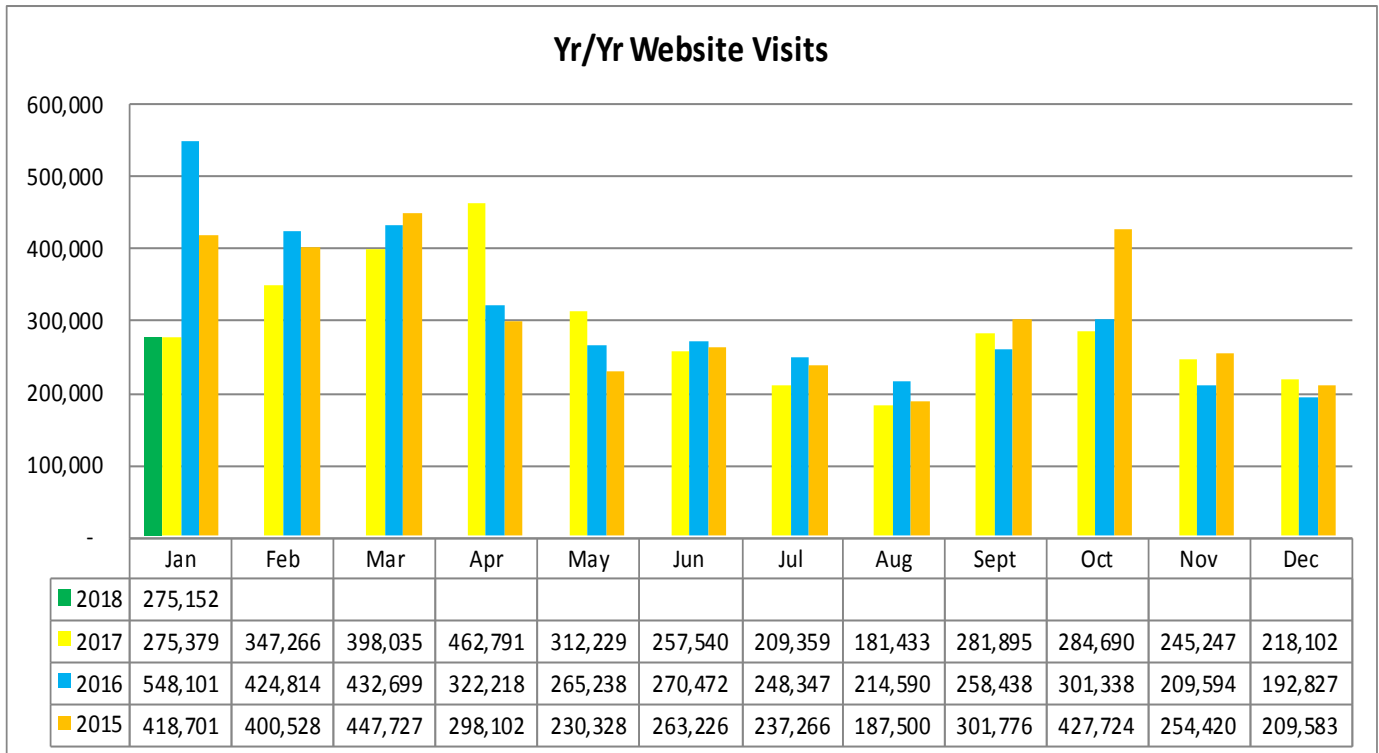

LouisianaTravel.com

TOURISM INDUSTRY INDICATORS
FEBRUARY 2018 MONTHLY TRACKING DASHBOARD
 Produced by the Louisiana Office of Tourism

LOUISIANATRAVEL.COM

LouisianaTravel.com website showed a slight decrease of 0.1 percent in total web visits in January 2018 over January 2017.

Signals of Intent to Travel	Jan-18	Yr/Yr % Change	Jan-17	Yr/Yr % Change	Jan-16	Yr/Yr % Change	Jan-15
Order a Guide	3,695	-1.4%	3,748	2.5%	3,657	-33.5%	5,498
Visit Virtual Welcome Center	1,662	27.9%	1,299	-32.1%	1,914	-2.9%	1,971
eNewsletter Sign Up	171	12.5%	152	-25.9%	205	-33.4%	308
All Guide Downloads	1,110	265.1%	304	-39.4%	502	-45.3%	917

Statewide welcome centers had a decrease of 5 percent in visitation in January 2018 over January 2017.

Note: Vinton Welcome Center remains closed for reconstruction.

Welcome Centers Visitor Totals

<i>International - Jan 2018</i>	
Canada*	1,710
Mexico	836
Australia	288
France	193
United Kingdom	117