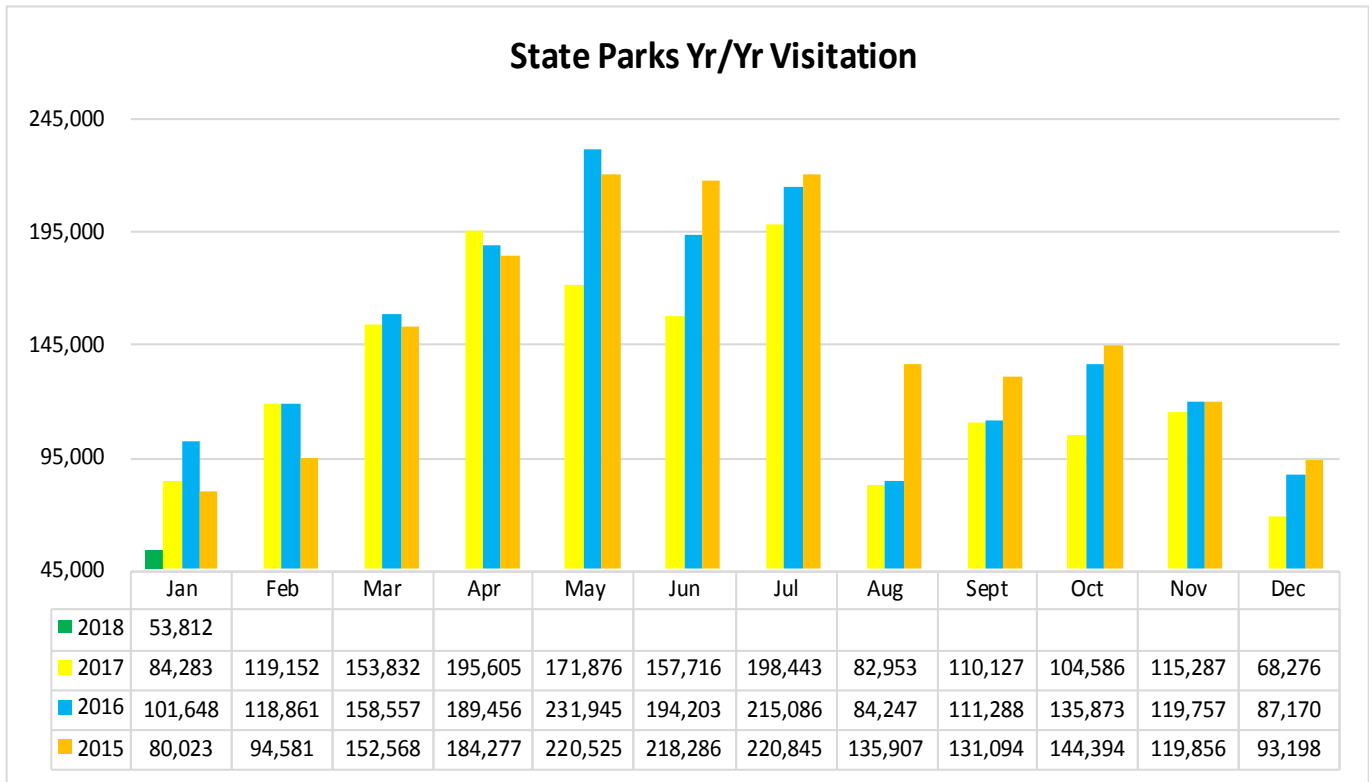

STATE PARKS