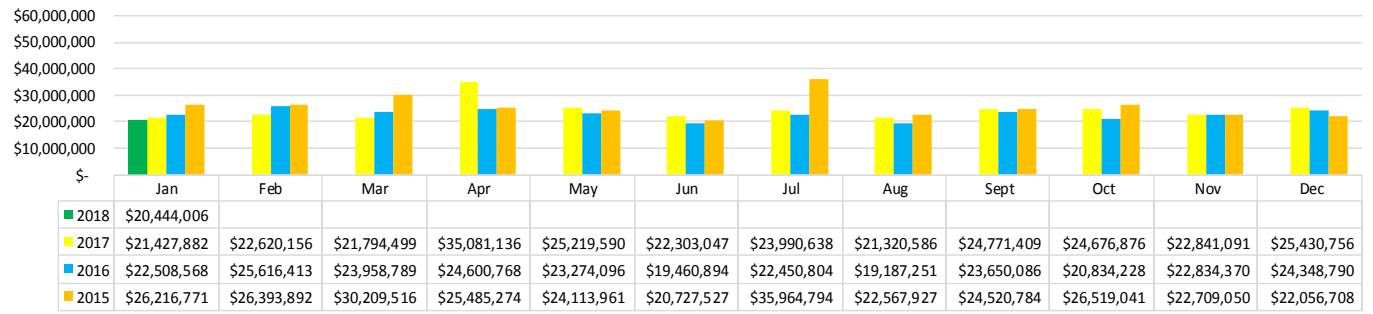

GROSS GAMING REVENUE

Riverboats - Yr/Yr Revenue

Racinos - Yr/Yr Revenue

Land Based - Yr/Yr Revenue

Video Gaming - Yr/Yr Revenue