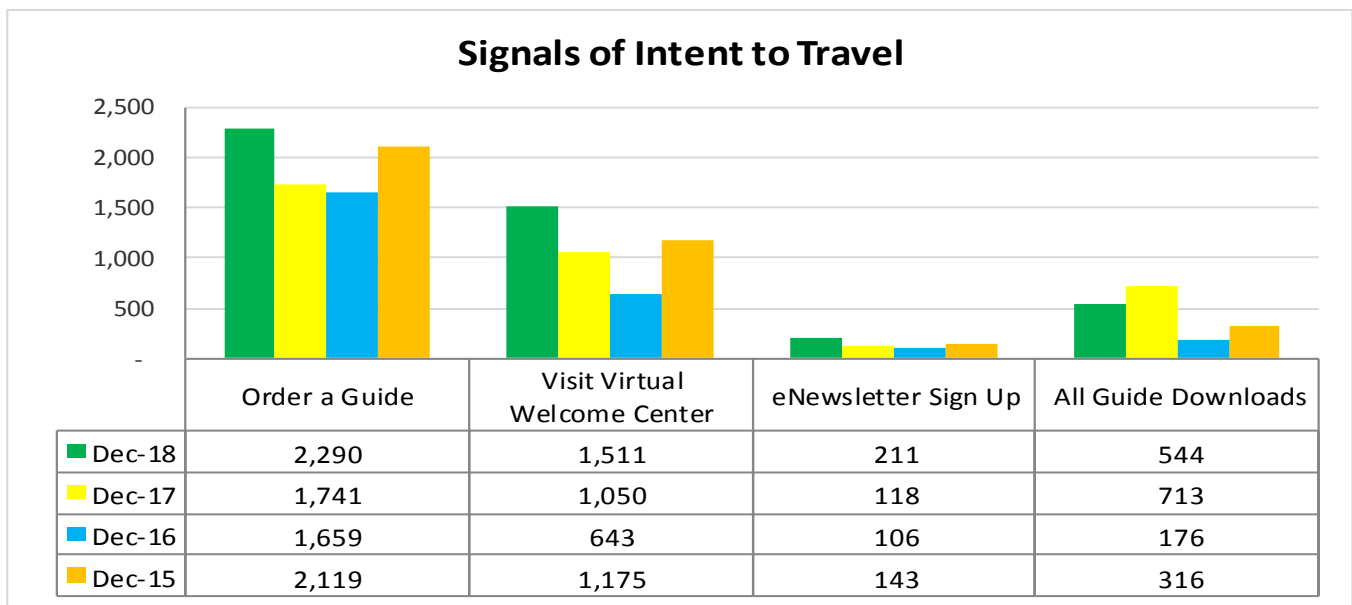

## LOUISIANATRAVEL.COM

LouisianaTravel.com website showed an increase of 14.3 percent in total website visits in Dec 2018 over Dec 2017.

Source: Google Analytics