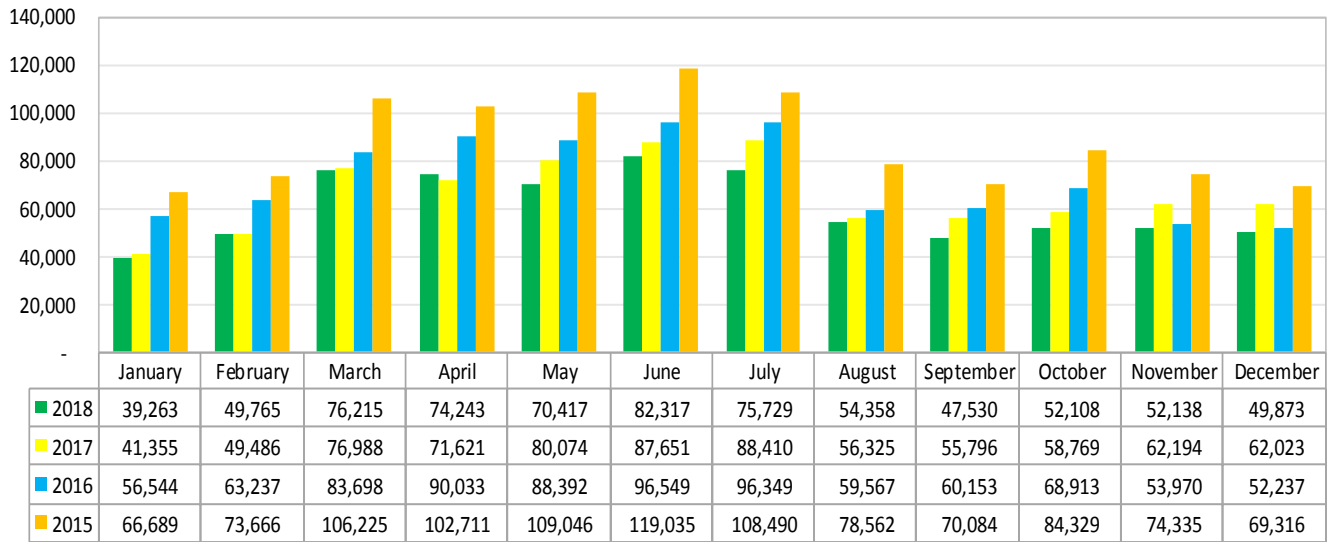

## Welcome Centers Yr/Yr Visitation

Statewide welcome centers had a decrease of 19.6 percent in visitation in December 2018 over December 2017.

Note: Vinton Welcome Center remains closed for reconstruction. The Vidalia Welcome Center permanently closed to visitors in March and the Alexandria I-49 Welcome Center permanently closed to visitors in April.