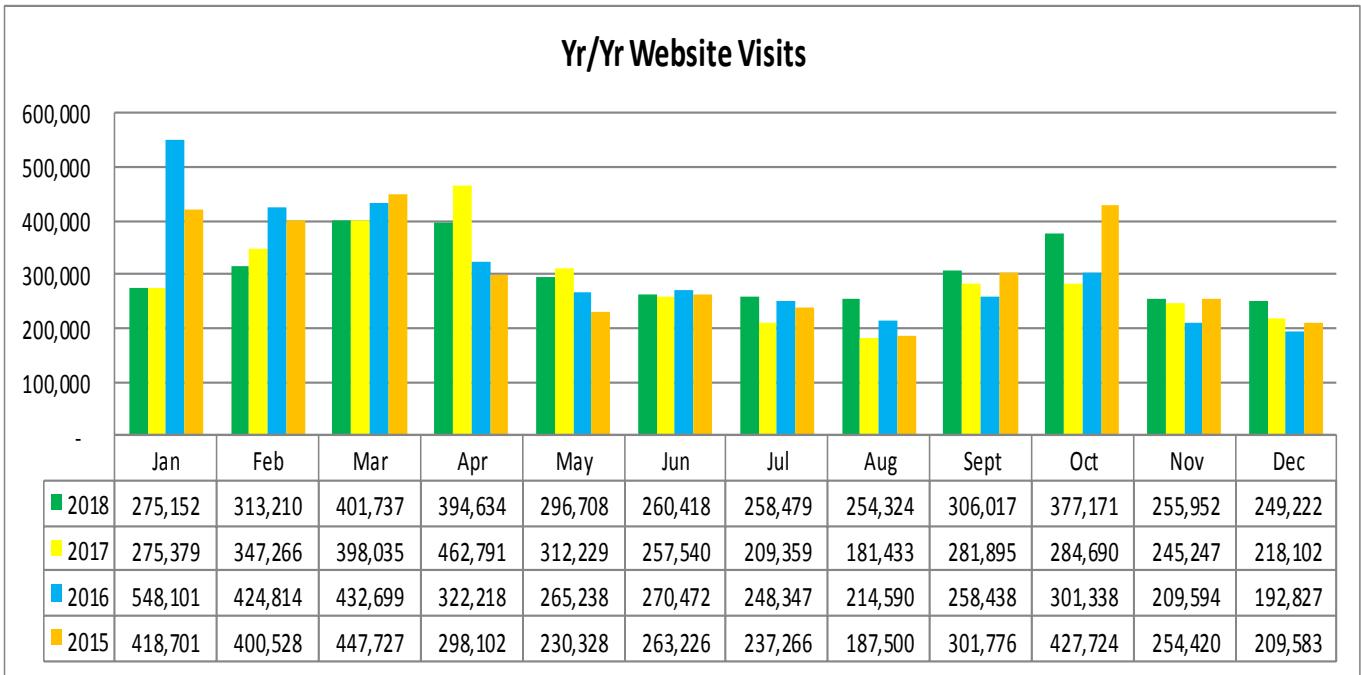

## LOUISIANATRAVEL.COM

LouisianaTravel.com website showed an increase of 14.3 percent in total website visits in Dec 2018 over Dec 2017.

Source: Google Analytics