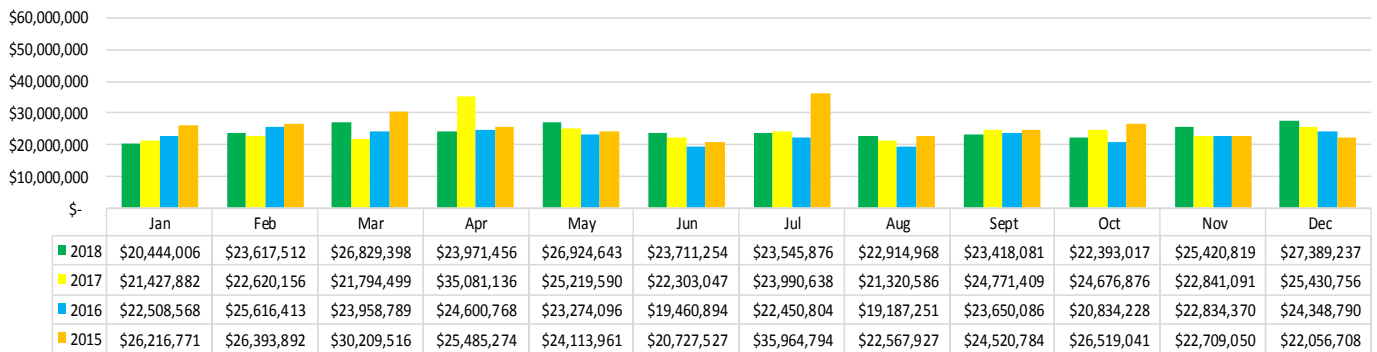

Land Based - Yr/Yr Revenue