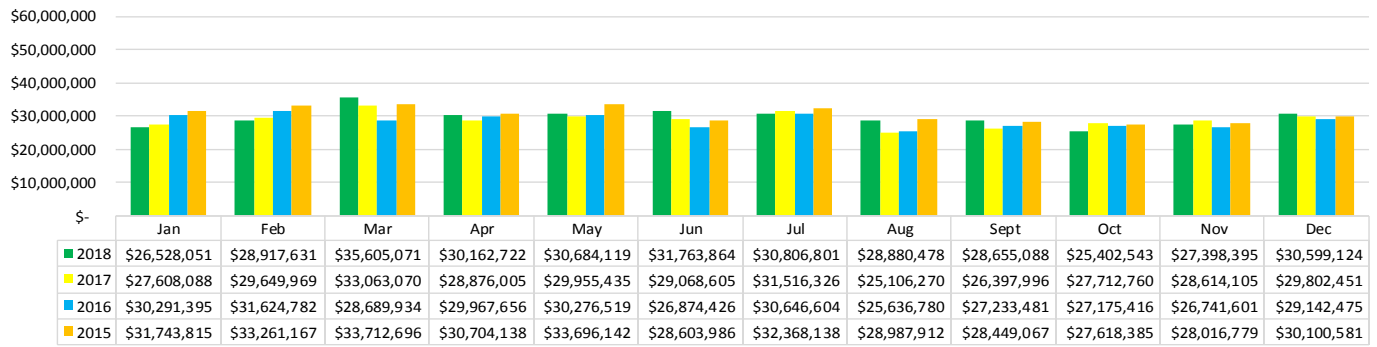

Racinos - Yr/Yr Revenue