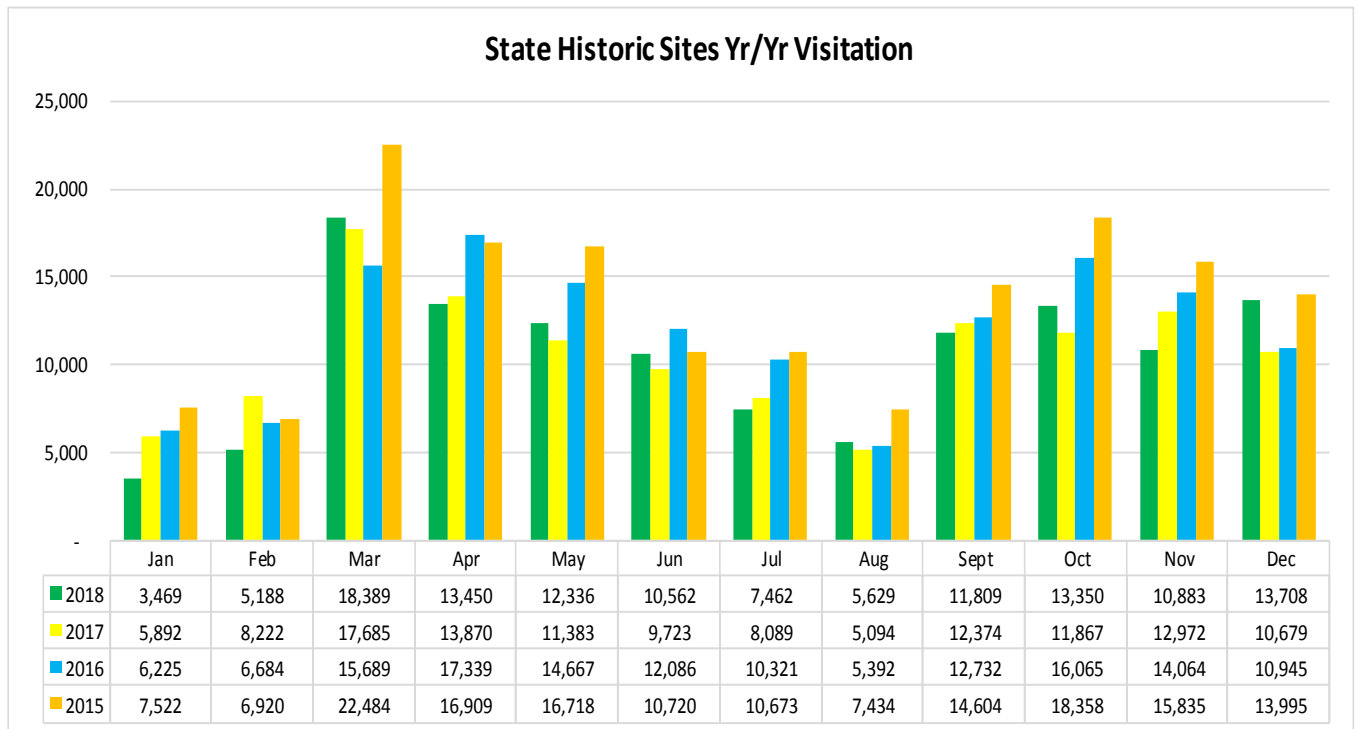

STATE HISTORIC SITES

Source: Louisiana State Parks

For more information, contact Latoya Wells, Reservation System Director, at lwells@crt.la.gov or at 225.342.9519