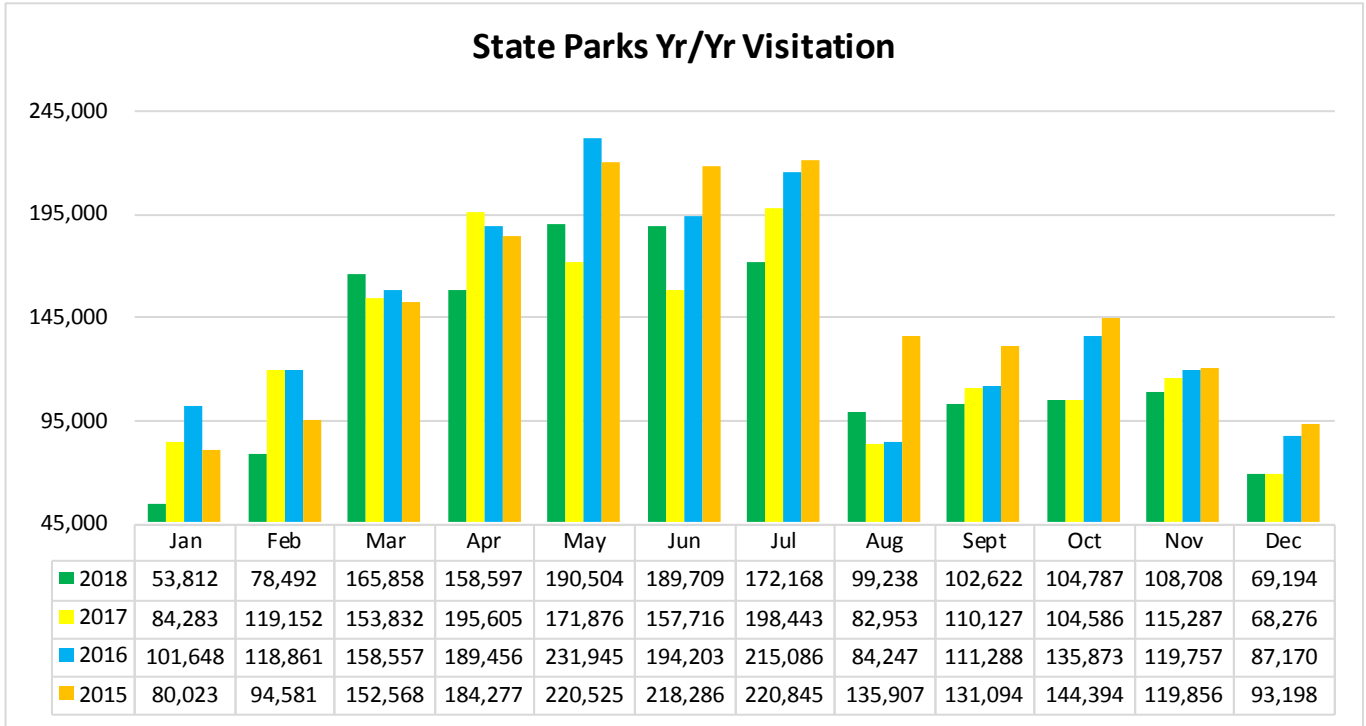

STATE PARKS