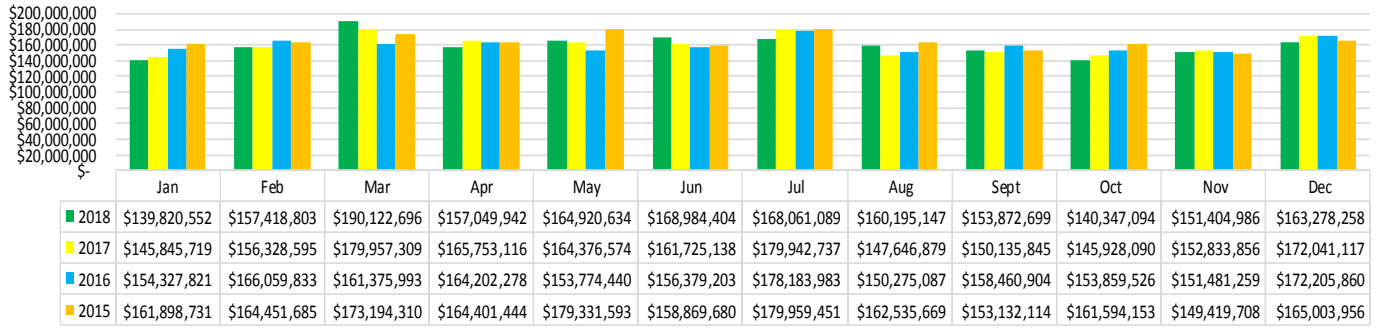

GROSS GAMING REVENUE

Riverboats - Yr/Yr Revenue