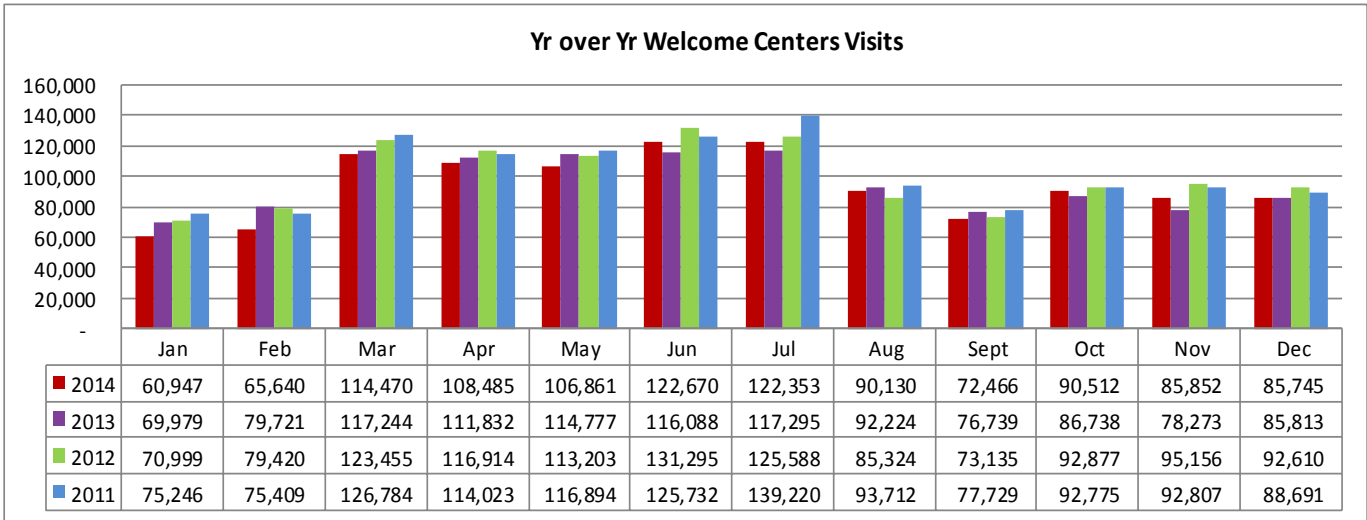

WELCOME CENTERS

Statewide welcome centers had a very slight decrease of 0.1 percent in visitation in Dec 2014 over Dec 2013 and a slight decrease of 1.8 percent in total visitation year over year.

Welcome Centers Visitor Totals

<i>International - Dec 2014</i>	
Canada*	1,474
Mexico	737
France	432
Australia	393
Germany	313

<i>States** - Dec 2014</i>	
Texas	22,145
Mississippi	6,535
Florida	6,204
Alabama	4,908
Georgia	3,007

<i>Cities** - Dec 2014</i>	
Houston, TX	4,040
San Antonio, TX	922
Mobile, AL	881
Pensacola, FL	769
Hattiesburg, MS	708

<i>International Jan - Dec 2014</i>	
Canada*	12,156
France	13,388
United Kingdom	10,458
Germany	8,384
Australia	5,909

<i>States** Jan - Dec 2014</i>	
Texas	261,181
Mississippi	90,340
Florida	66,457
Alabama	58,524
Georgia	29,790

<i>Cities** Jan - Dec 2014</i>	
Houston, TX	42,078
Mobile, AL	12,111
San Antonio, TX	10,462
Dallas, TX	7,690
Austin, TX	7,551

* Includes all of Canadian provinces in total. ** Excludes Louisiana residents.

Source: Louisiana Welcome Centers

For individual Welcome Center visitation numbers, contact Nancy Broussard at nbroussard@crt.la.gov or 225.342.8122.