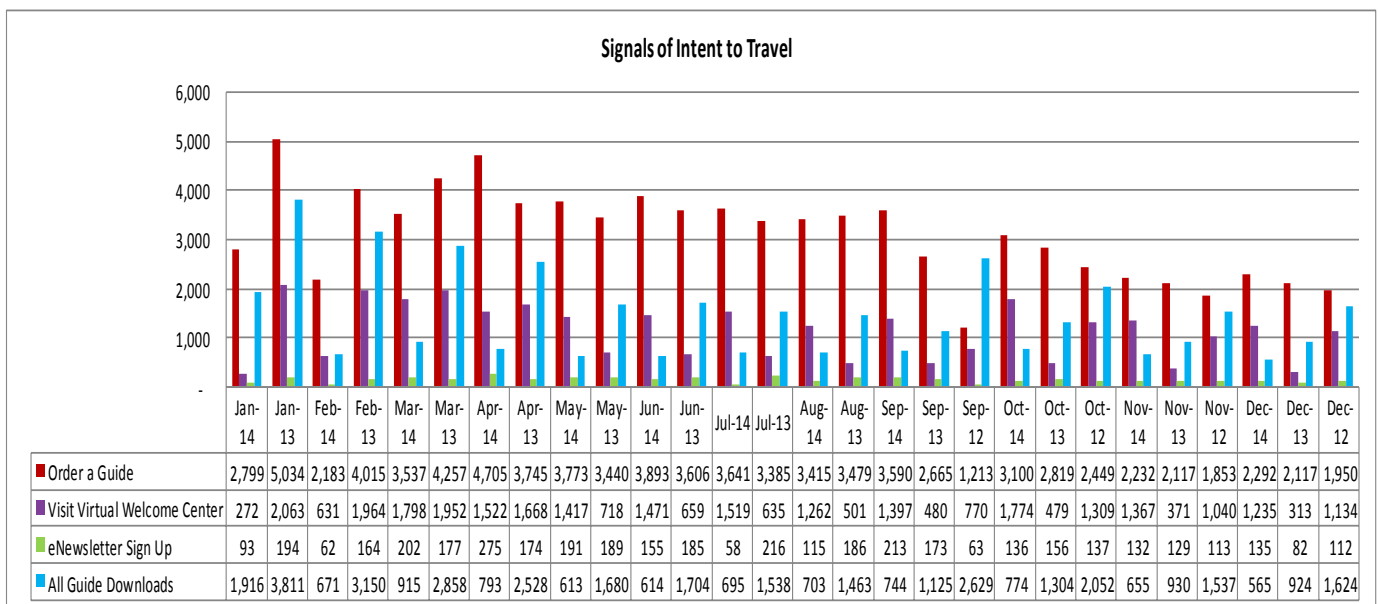

LOUISIANATRAVEL.COM

LouisianaTravel.com website showed a notable increase of 39 percent in web visits in Dec 2014 over Dec 2013 and an increase of 25 percent in total web visits year over year.

Source: Google Analytics