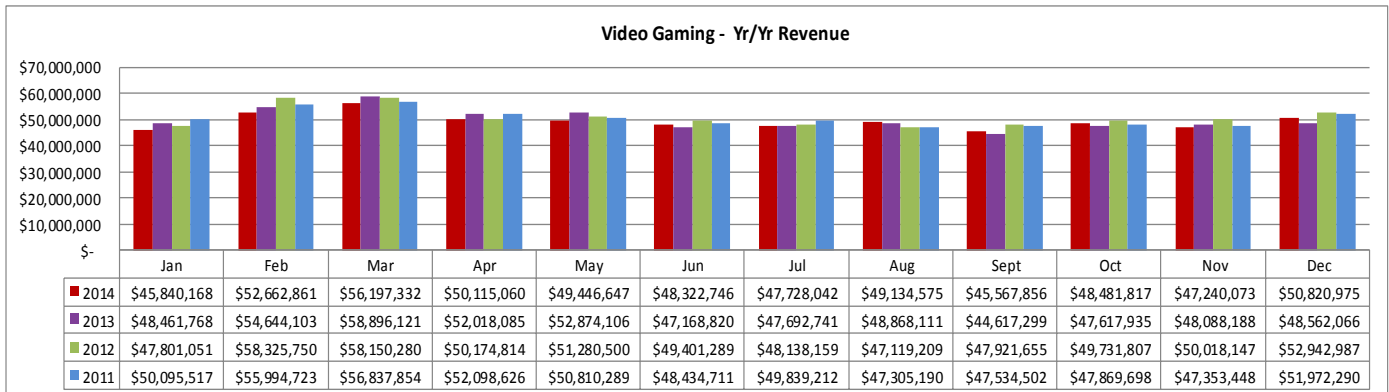

GROSS GAMING REVENUE

Source: Louisiana State Police