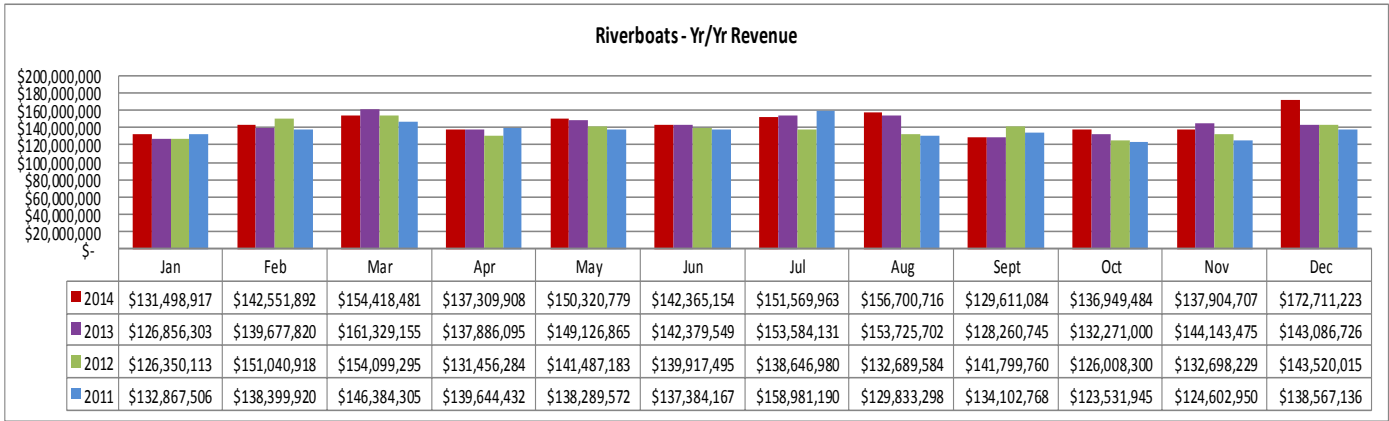

GROSS GAMING REVENUE

Source: Louisiana State Police