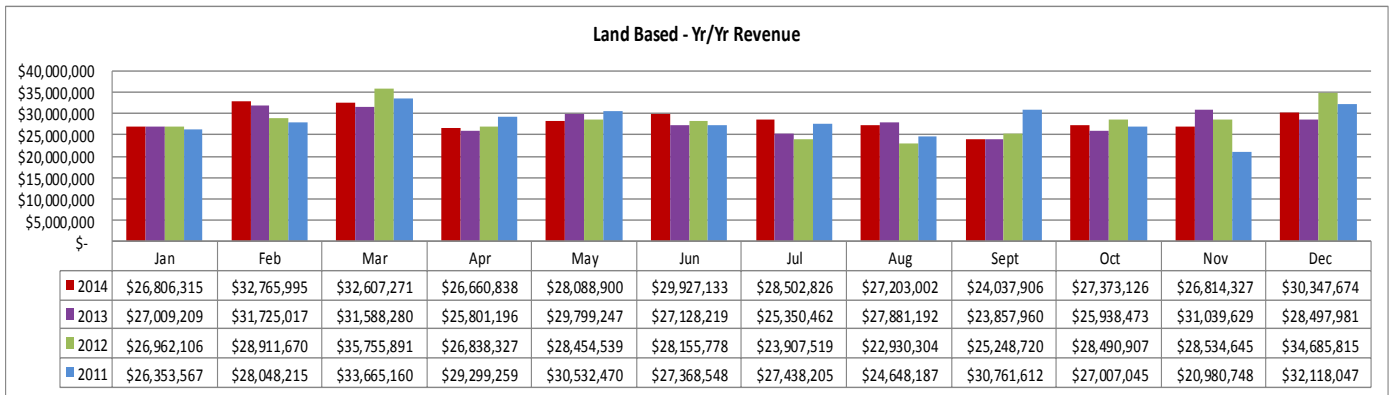

GROSS GAMING REVENUE

Source: Louisiana State Police