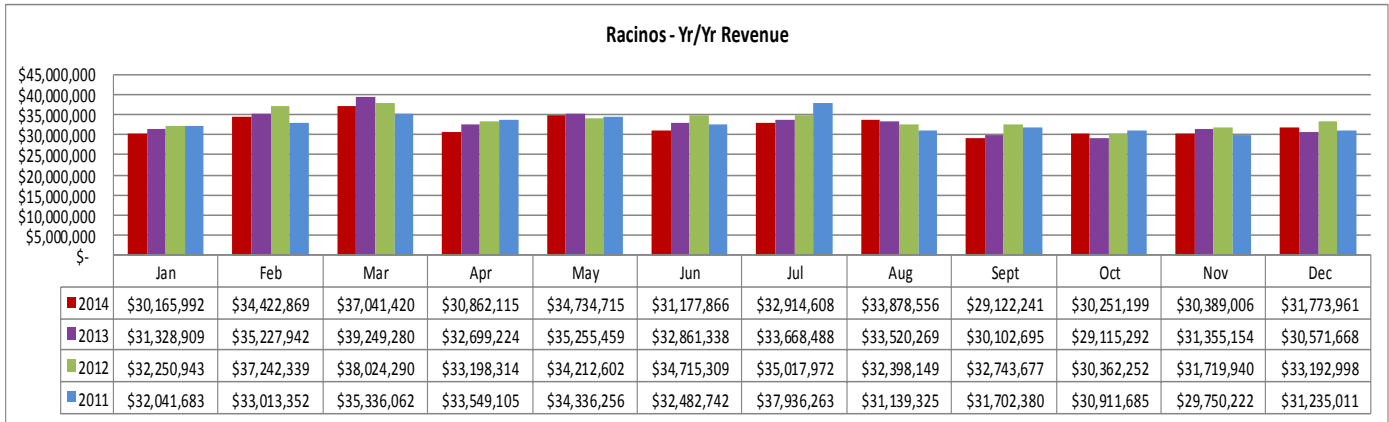

GROSS GAMING REVENUE

Source: Louisiana State Police