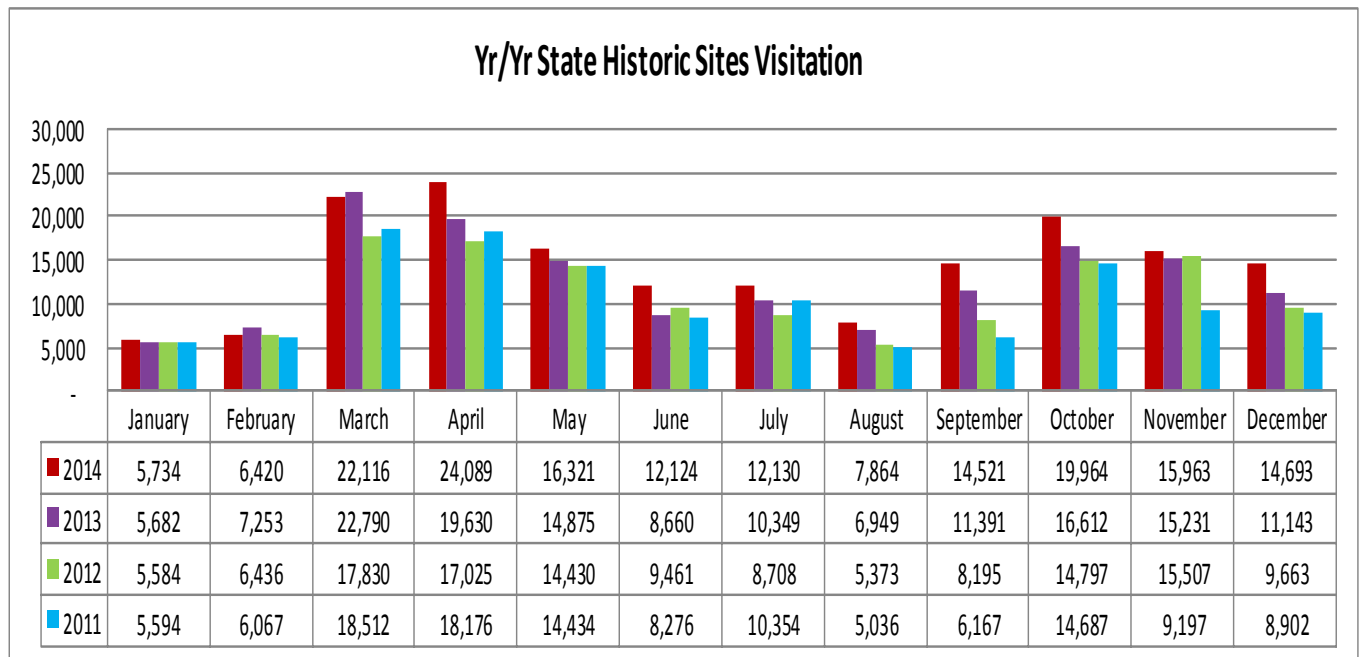

STATE PARKS & HISTORIC SITES

Source: Louisiana State Parks

For detailed information, contact Reggie Dumas with State Parks at rdumas@crt.la.gov or 225.342.8106.