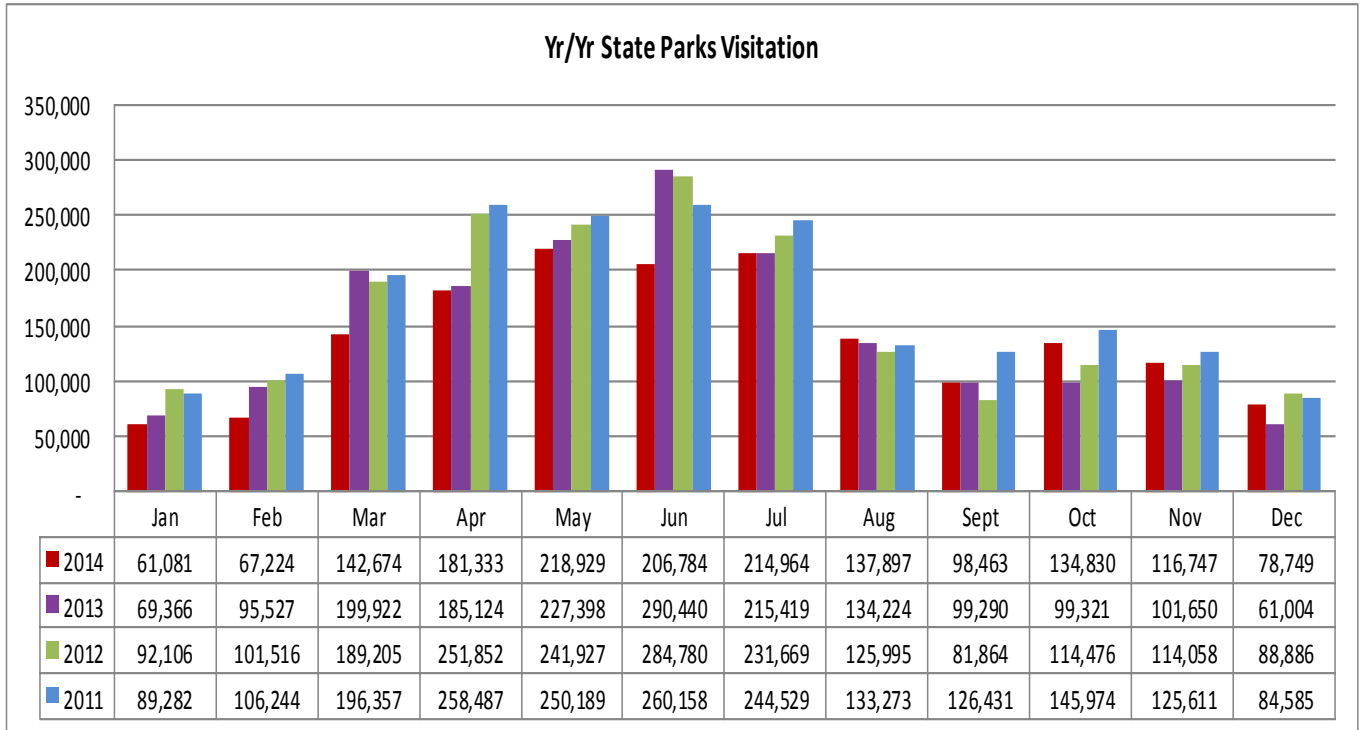

STATE PARKS & HISTORIC SITES

Source: Louisiana State Parks

For detailed information, contact Reggie Dumas with State Parks at rdumas@crt.la.gov or 225.342.8106.