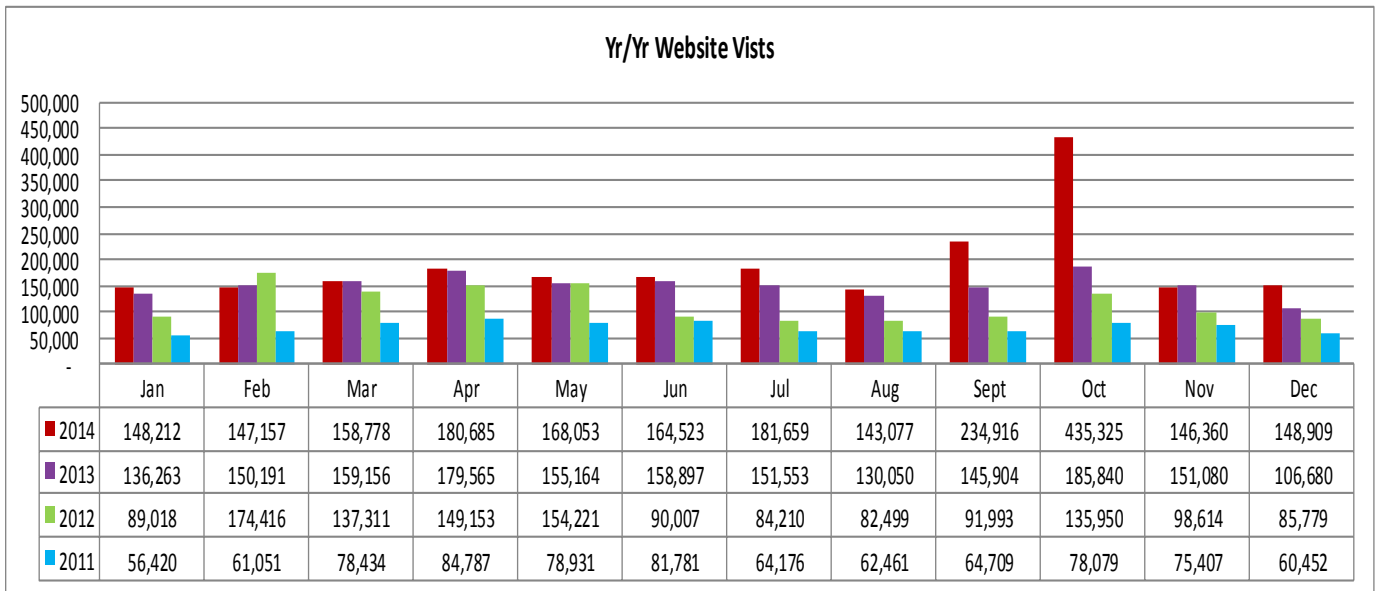

LOUISIANATRAVEL.COM

LouisianaTravel.com website showed a notable increase of 39 percent in web visits in Dec 2014 over Dec 2013 and an increase of 25 percent in total web visits year over year.

Source: Google Analytics