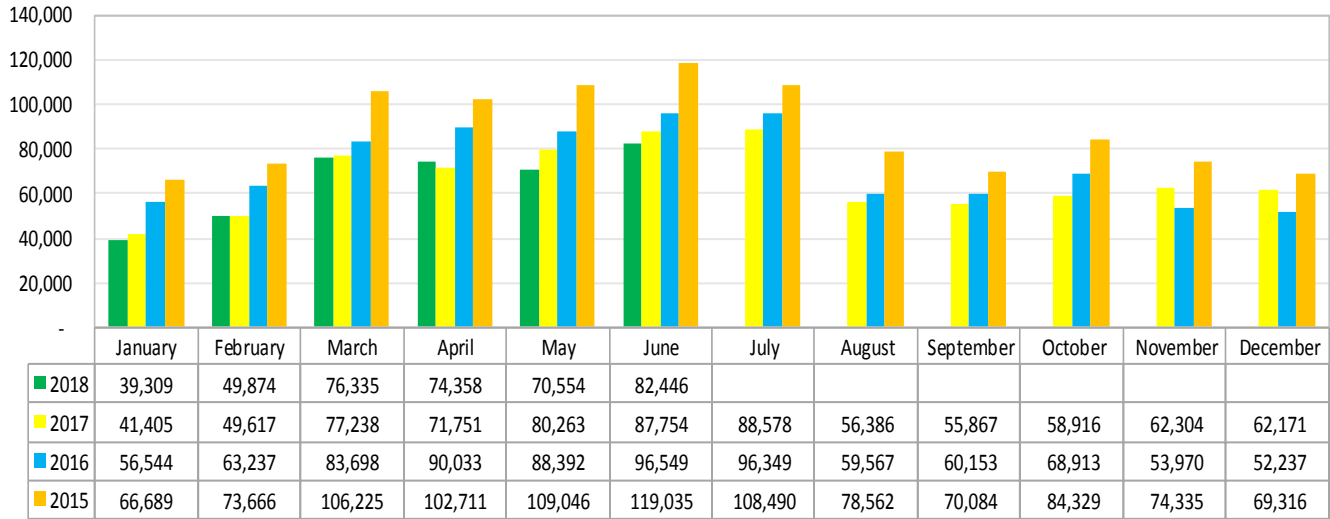

LOUISIANATRAVEL.COM

LouisianaTravel.com website showed an increase of 1.1 percent in total web visits in June 2018 over June 2017.

Source: Google Analytics

STATE PARKS

STATE HISTORIC SITES

WELCOME CENTERS

Welcome Centers Yr/Yr Visitation

Statewide welcome centers had a slight decrease of 6 percent in visitation in June 2018 over June 2017.

Note: Vinton Welcome Center remains closed for reconstruction. The Vidalia Welcome Center permanently closed to visitors in March and Alexandria I-49 Welcome Center permanently closed to visitors in April.