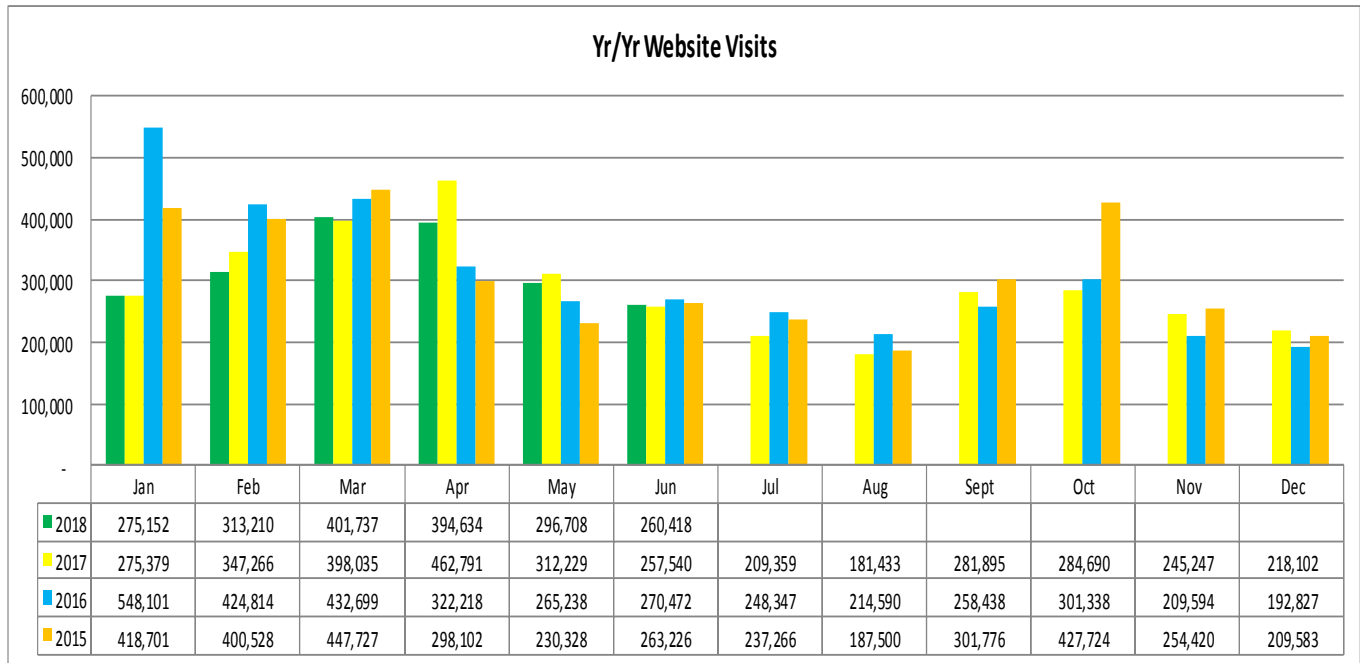

LOUISIANATRAVEL.COM

LouisianaTravel.com website showed an increase of 1.1 percent in total web visits in June 2018 over June 2017.

Source: Google Analytics

STATE PARKS

STATE HISTORIC SITES

WELCOME CENTERS

Welcome Centers Yr/Yr Visitation

Statewide welcome centers had a slight decrease of 6 percent in visitation in June 2018 over June 2017.

Note: Vinton Welcome Center remains closed for reconstruction. The Vidalia Welcome Center permanently closed to visitors in March and Alexandria I-49 Welcome Center permanently closed to visitors in April.

Welcome Centers Visitor Totals

International - June 2018	
Mexico	2,064
France	849
United Kingdom	566
Australia	429
Canada*	320

States** - June 2018	
Texas	25,630
Mississippi	5,740
Florida	4,587
Alabama	3,749
Georgia	2,842