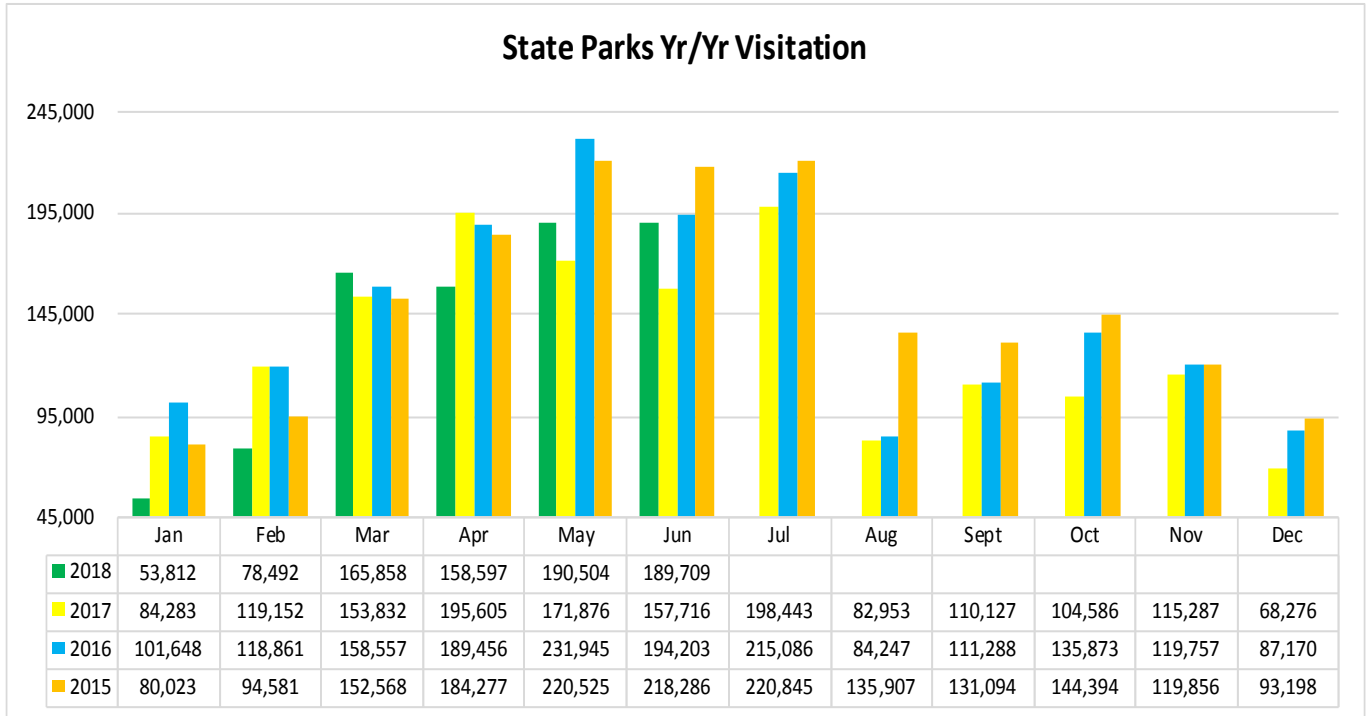

LOUISIANATRAVEL.COM

LouisianaTravel.com website showed an increase of 1.1 percent in total web visits in June 2018 over June 2017.

Source: Google Analytics

STATE PARKS

STATE HISTORIC SITES

WELCOME CENTERS

Welcome Centers Yr/Yr Visitation

Statewide welcome centers had a slight decrease of 6 percent in visitation in June 2018 over June 2017.

Note: Vinton Welcome Center remains closed for reconstruction. The Vidalia Welcome Center permanently closed to visitors in March and Alexandria I-49 Welcome Center permanently closed to visitors in April.

Welcome Centers Visitor Totals

International - June 2018	
Mexico	2,064
France	849
United Kingdom	566
Australia	429
Canada*	320

States** - June 2018	
Texas	25,630
Mississippi	5,740
Florida	4,587
Alabama	3,749
Georgia	2,842