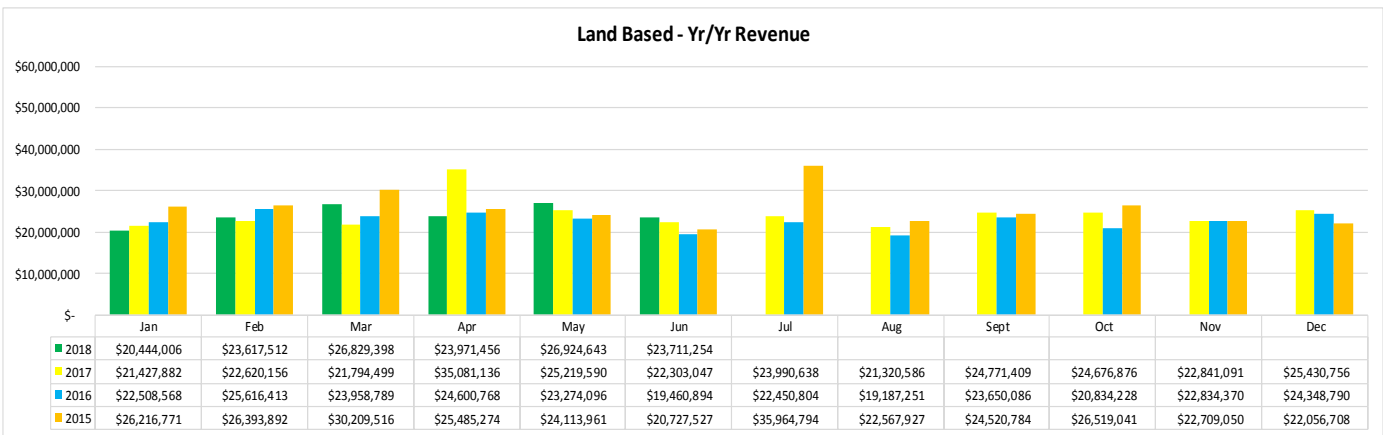

GROSS GAMING REVENUE

Source: Louisiana State Police