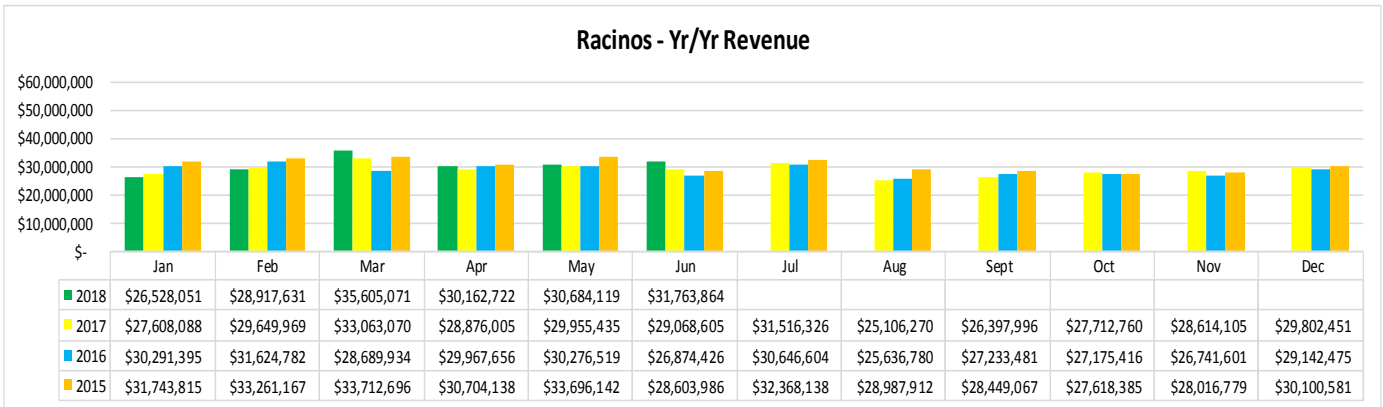

GROSS GAMING REVENUE

Source: Louisiana State Police