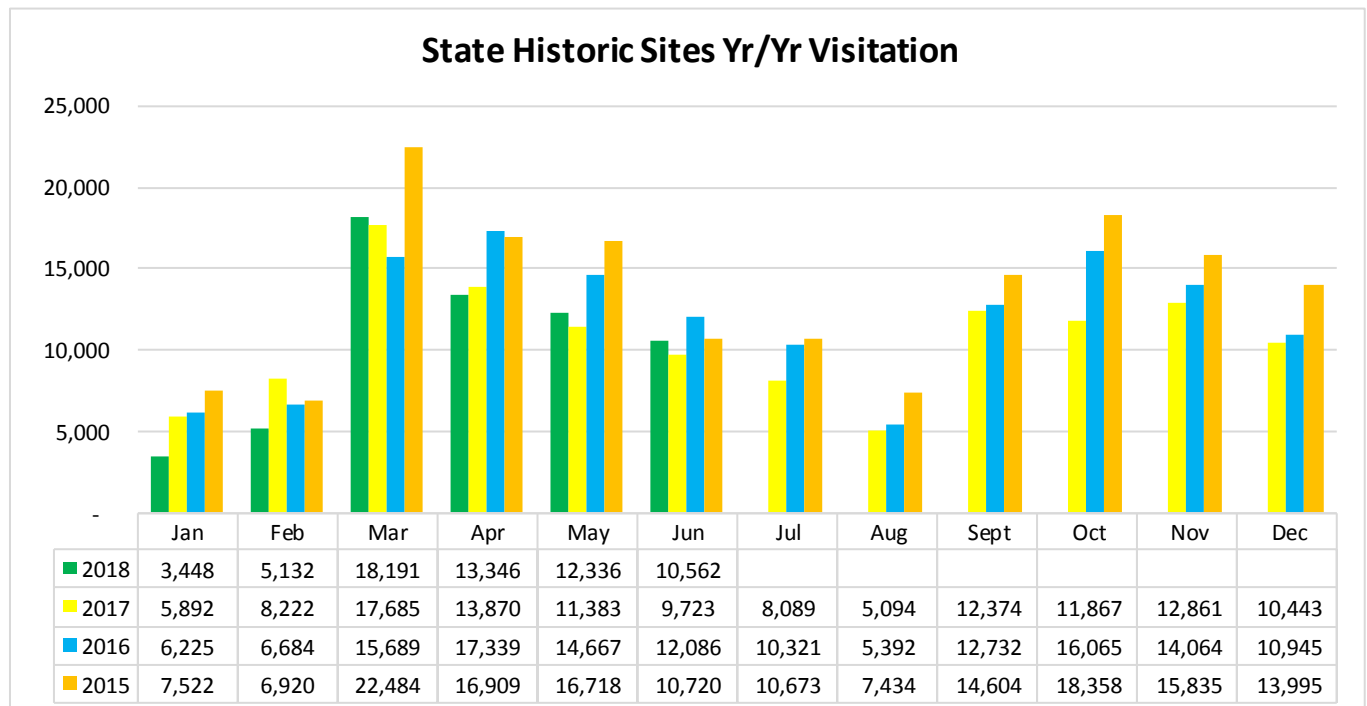

LOUISIANATRAVEL.COM

LouisianaTravel.com website showed an increase of 1.1 percent in total web visits in June 2018 over June 2017.

Source: Google Analytics

STATE PARKS

STATE HISTORIC SITES

WELCOME CENTERS

Welcome Centers Yr/Yr Visitation

Statewide welcome centers had a slight decrease of 6 percent in visitation in June 2018 over June 2017.

Note: Vinton Welcome Center remains closed for reconstruction. The Vidalia Welcome Center permanently closed to visitors in March and Alexandria I-49 Welcome Center permanently closed to visitors in April.

Welcome Centers Visitor Totals

International - June 2018	
Mexico	2,064
France	849
United Kingdom	566
Australia	429
Canada*	320

States** - June 2018	
Texas	25,630
Mississippi	5,740
Florida	4,587
Alabama	3,749
Georgia	2,842