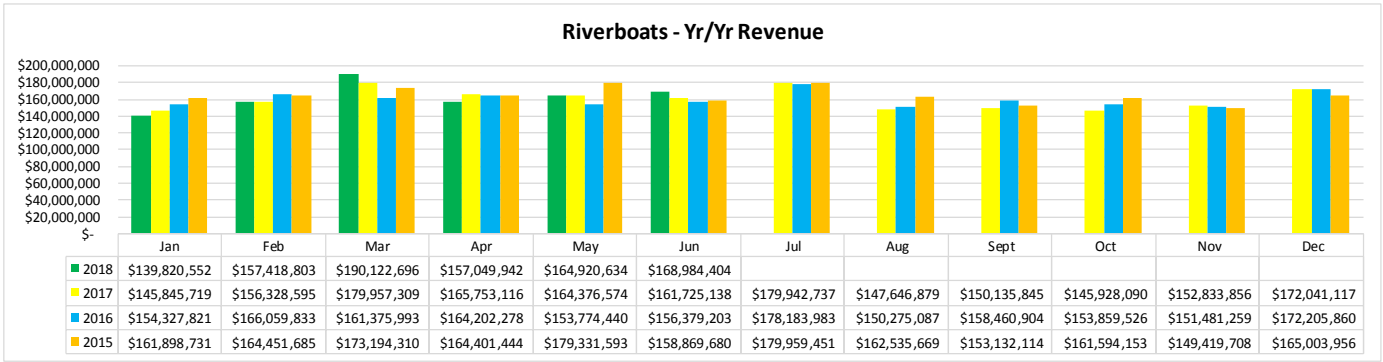

GROSS GAMING REVENUE

Source: Louisiana State Police