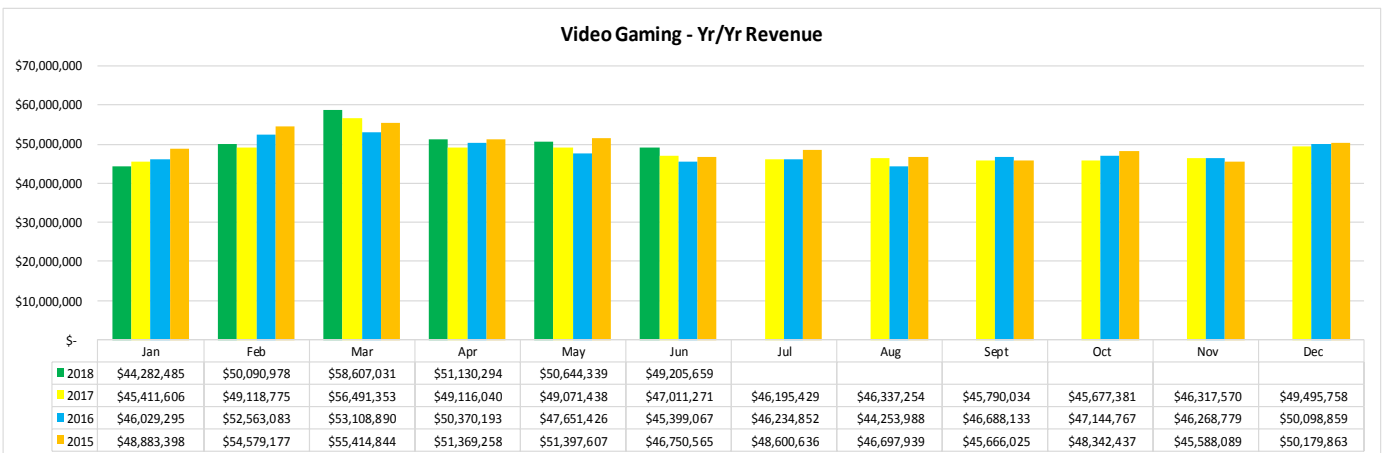

GROSS GAMING REVENUE

Source: Louisiana State Police