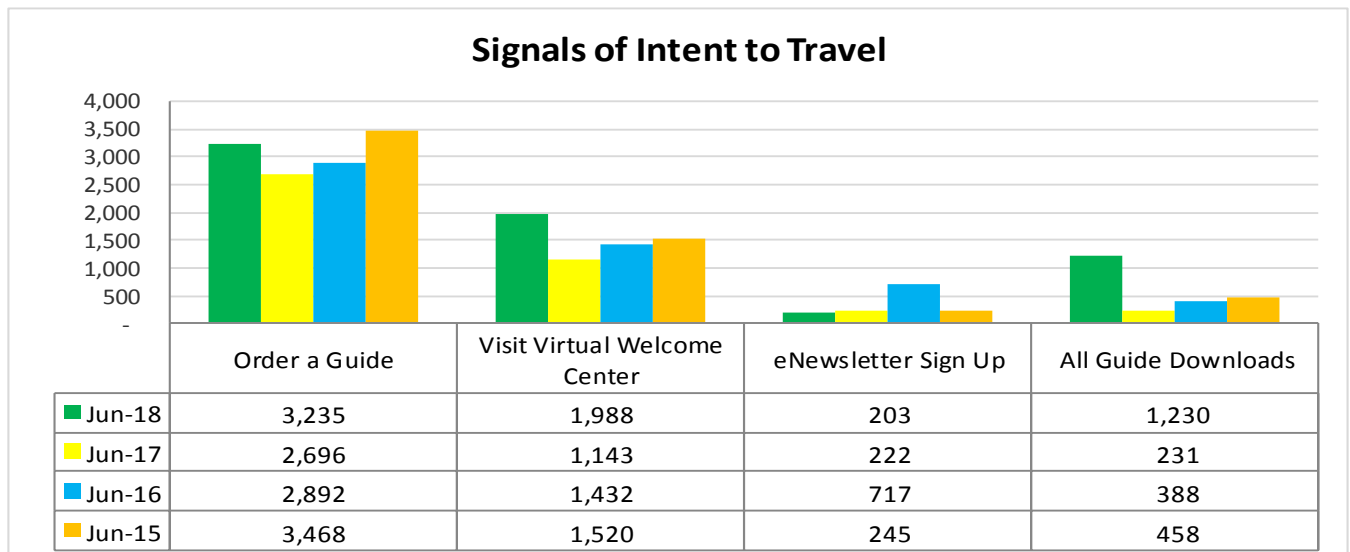

LOUISIANATRAVEL.COM

LouisianaTravel.com website showed an increase of 1.1 percent in total web visits in June 2018 over June 2017.

Source: Google Analytics

STATE PARKS

STATE HISTORIC SITES

WELCOME CENTERS

Welcome Centers Yr/Yr Visitation

Statewide welcome centers had a slight decrease of 6 percent in visitation in June 2018 over June 2017.

Note: Vinton Welcome Center remains closed for reconstruction. The Vidalia Welcome Center permanently closed to visitors in March and Alexandria I-49 Welcome Center permanently closed to visitors in April.