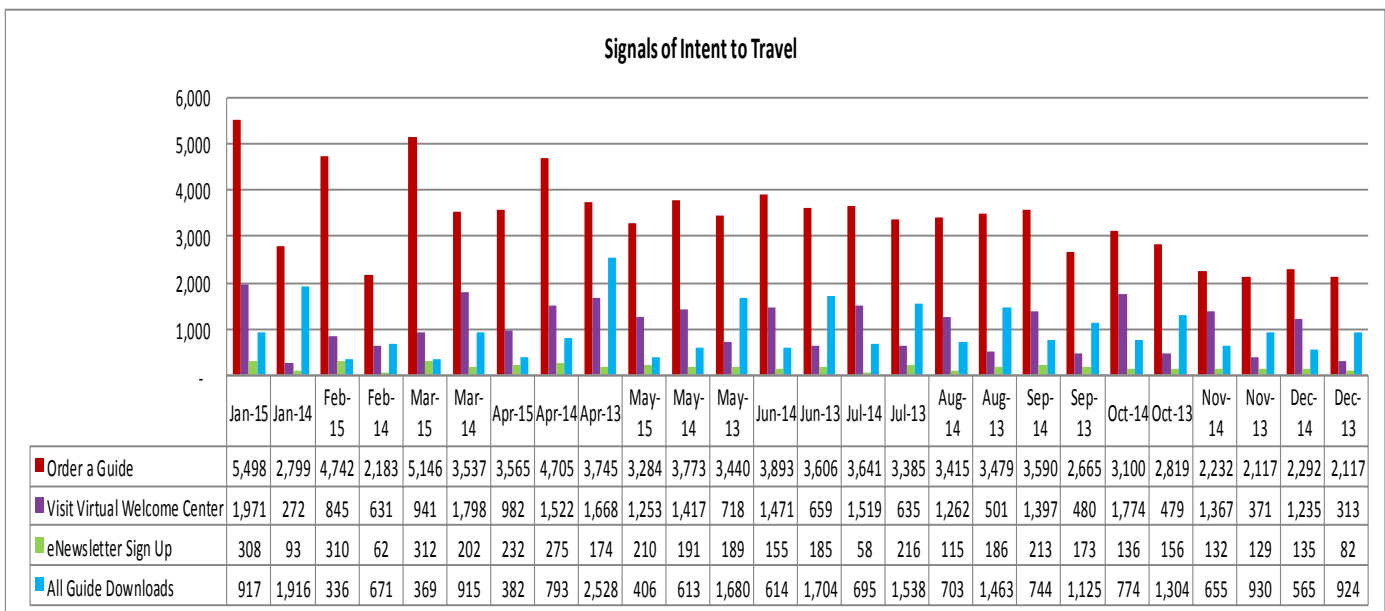

**LOUISIANATRAVEL.COM**

LouisianaTravel.com website showed an increase of 37 percent in total web visits in May 2015 over May 2014.

Source: Google Analytics