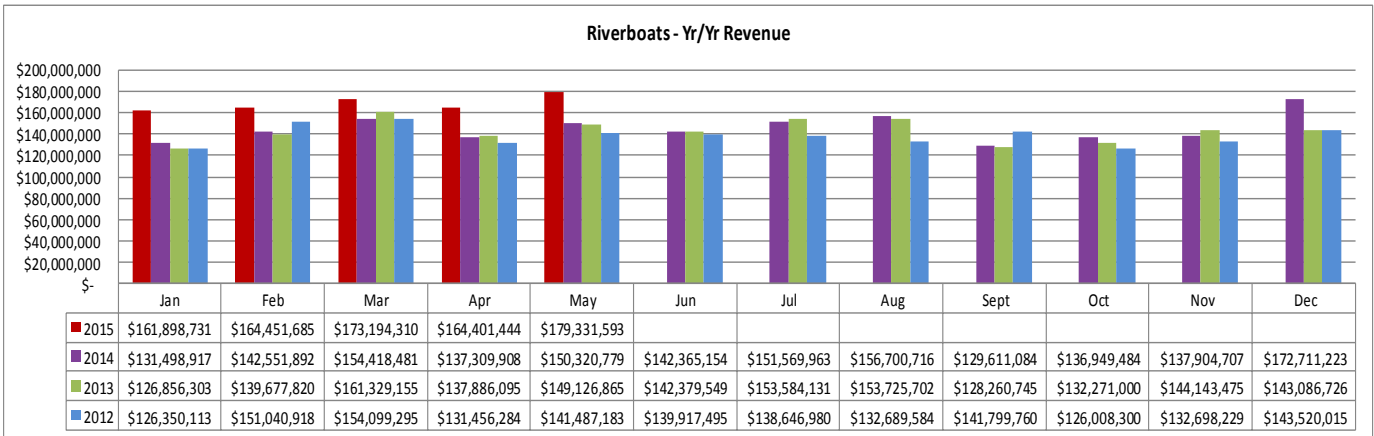

GROSS GAMING REVENUE

Source: Louisiana State Police