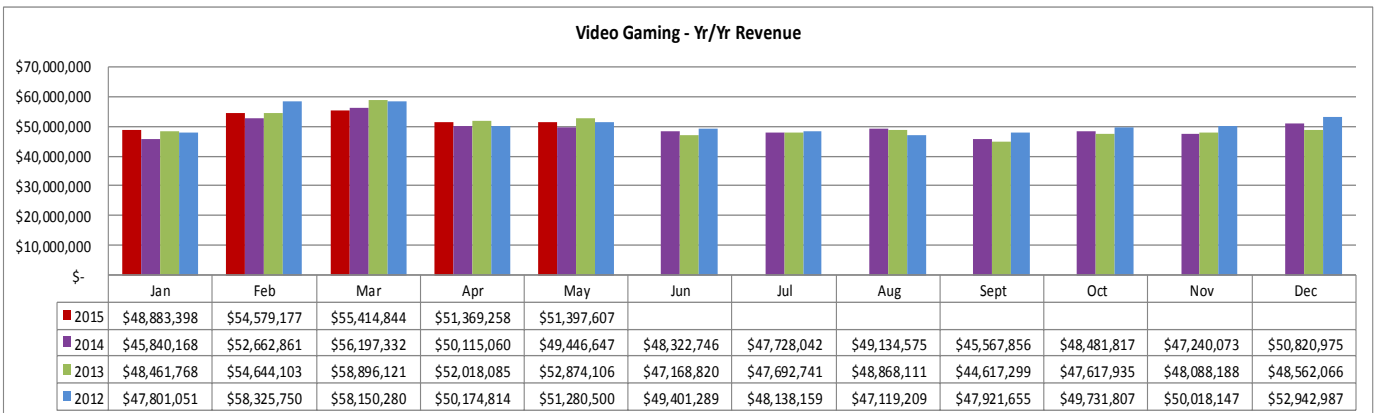

GROSS GAMING REVENUE

Source: Louisiana State Police