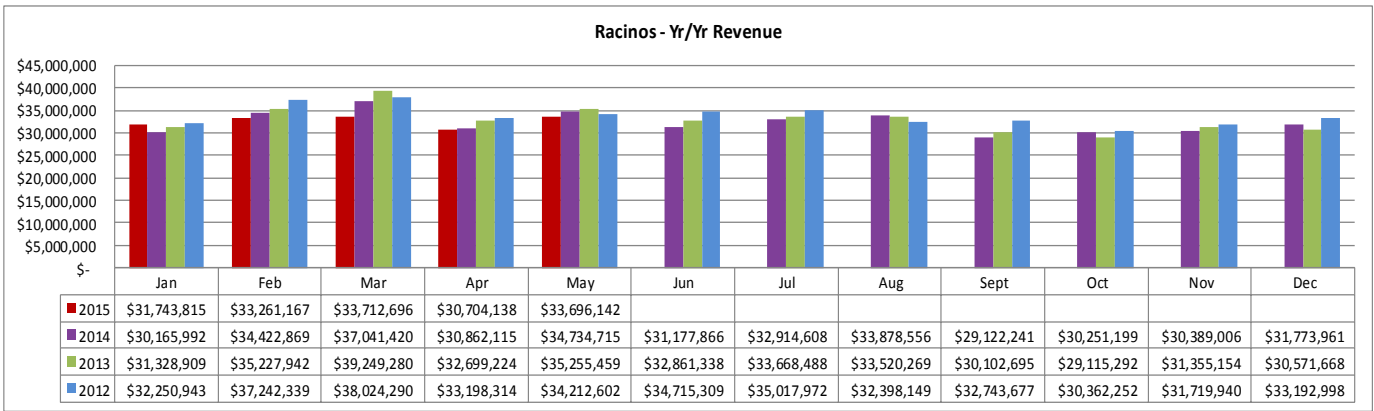

GROSS GAMING REVENUE

Source: Louisiana State Police