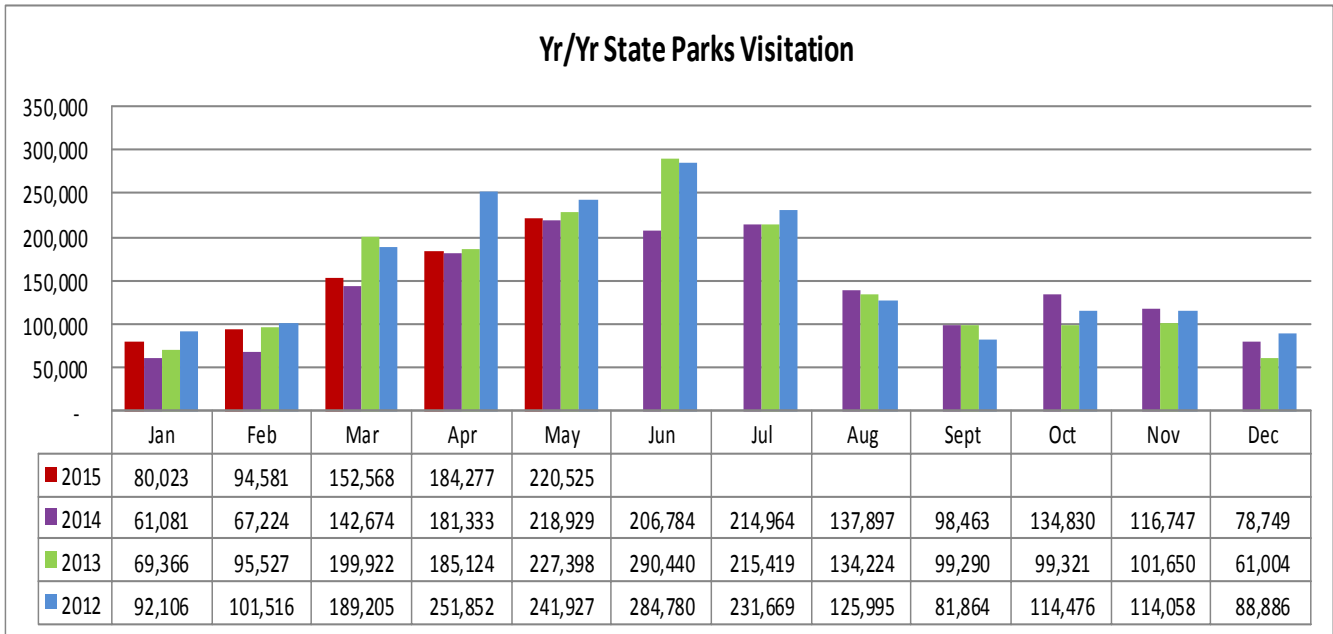

STATE PARKS