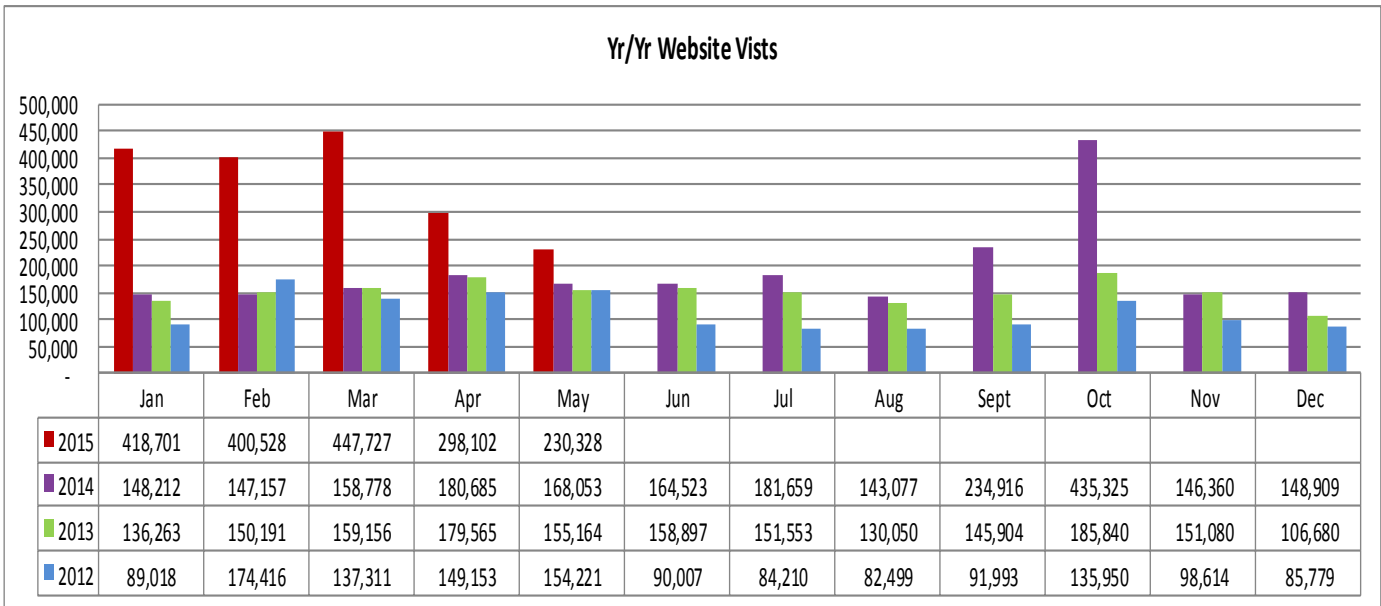

**LOUISIANATRAVEL.COM**

LouisianaTravel.com website showed an increase of 37 percent in total web visits in May 2015 over May 2014.

Source: Google Analytics

## WELCOME CENTERS

Statewide welcome centers had a slight increase of 2 percent in visitation in May 2015 over May 2014.