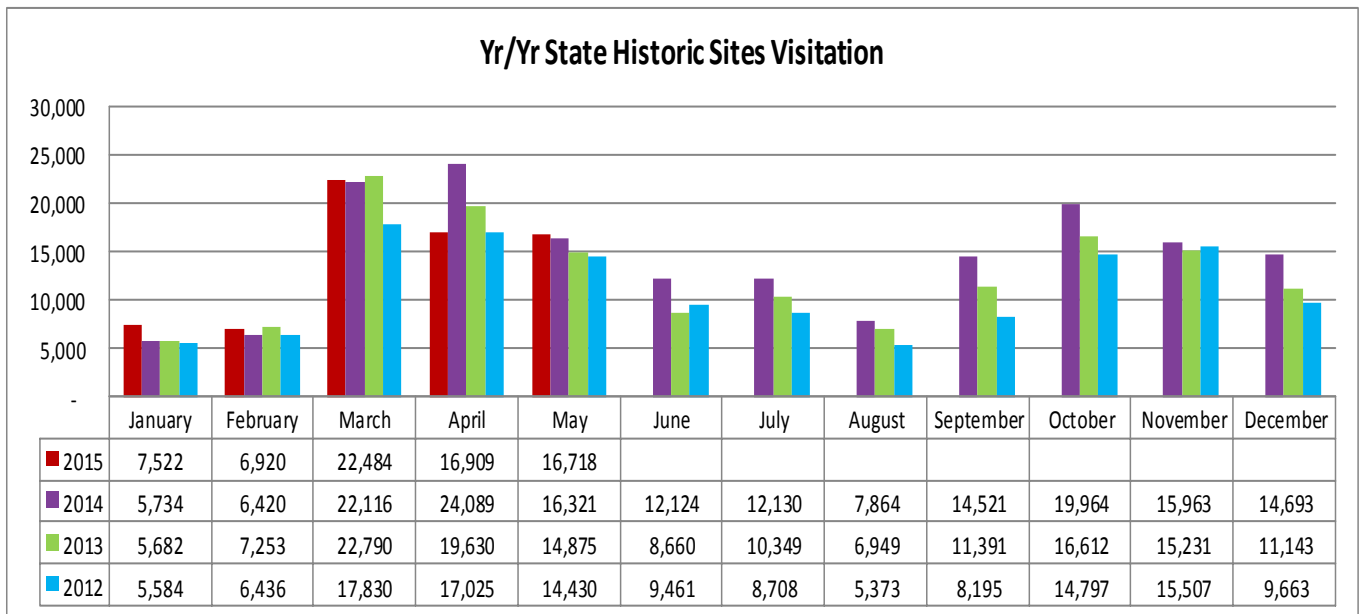

STATE HISTORIC SITES

Source: Louisiana State Parks

For detailed information, contact Reggie Dumas with State Parks at rdumas@crt.la.gov or 225.342.8106.