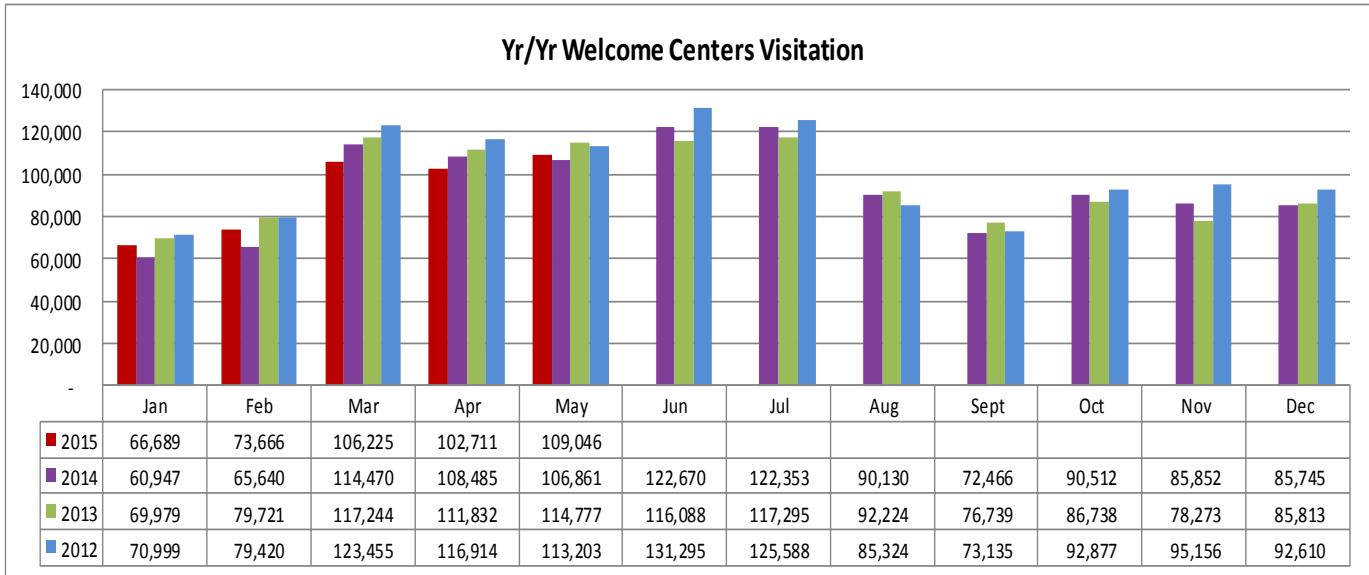

**LOUISIANATRAVEL.COM**

LouisianaTravel.com website showed an increase of 37 percent in total web visits in May 2015 over May 2014.

Source: Google Analytics

## WELCOME CENTERS

Statewide welcome centers had a slight increase of 2 percent in visitation in May 2015 over May 2014.