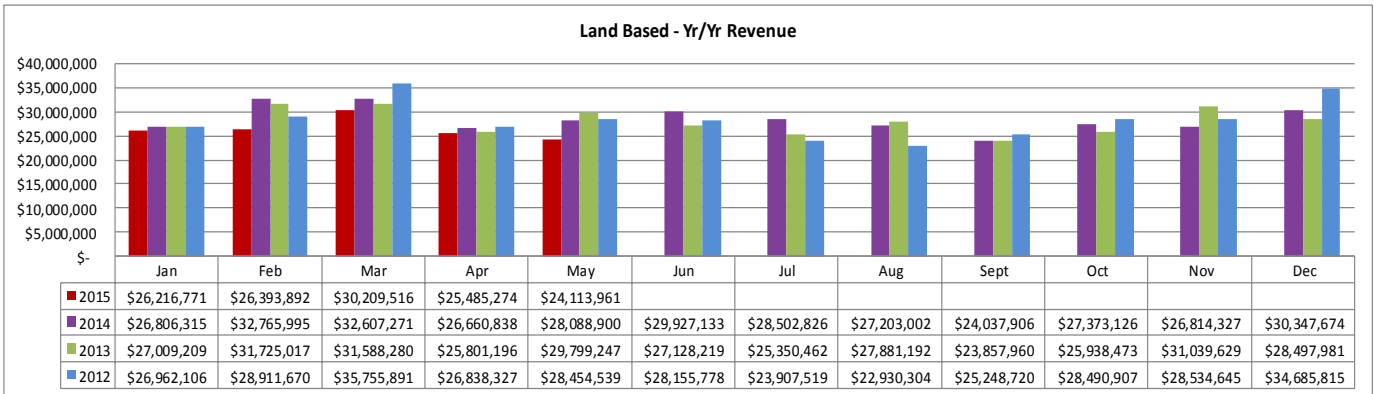

GROSS GAMING REVENUE

Source: Louisiana State Police