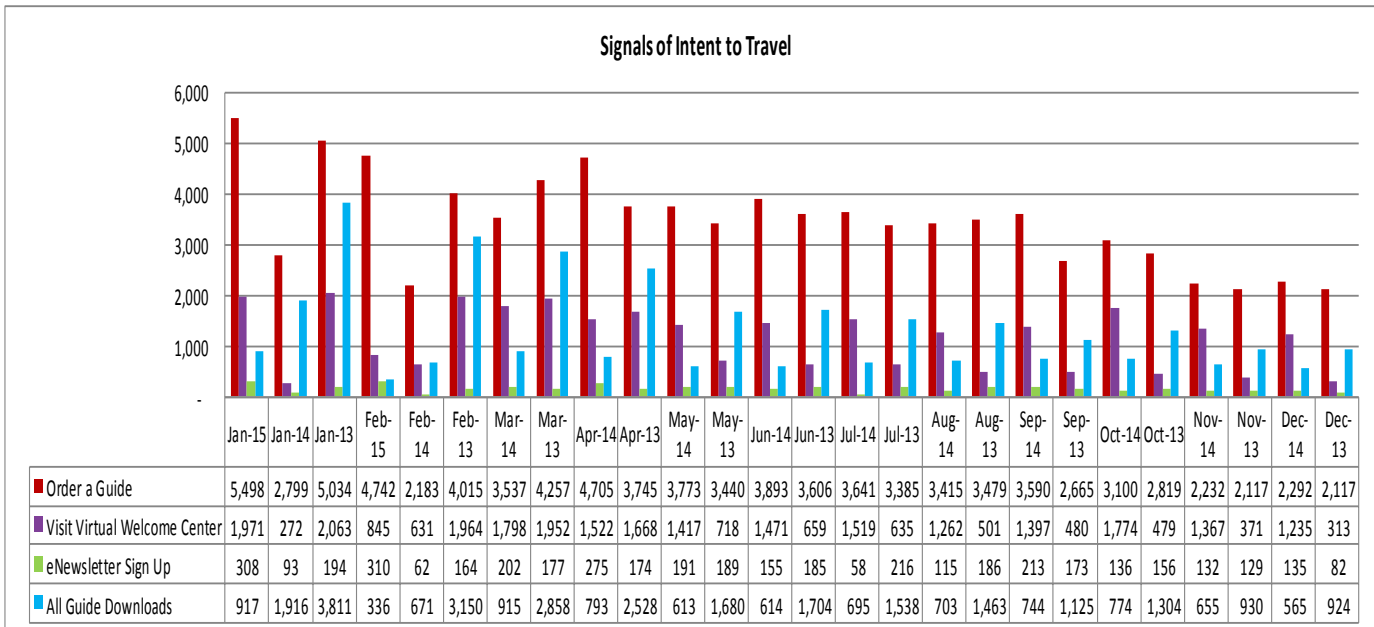

LOUISIANATRAVEL.COM

LouisianaTravel.com website showed a significant increase of 172 percent in total web visits in Feb 2015 over Feb 2014.

Source: Google Analytics

STATE PARKS & HISTORIC SITES

Source: Louisiana State Parks

Welcome Centers Visitor Totals

International - Feb 2015	
Canada*	2,779
United Kingdom	492
France	405
Mexico	348
Germany	231

States** - Feb 2015	
Texas	14,417
Mississippi	6,843
Florida	4,455
Alabama	3,298
Georgia	2,178