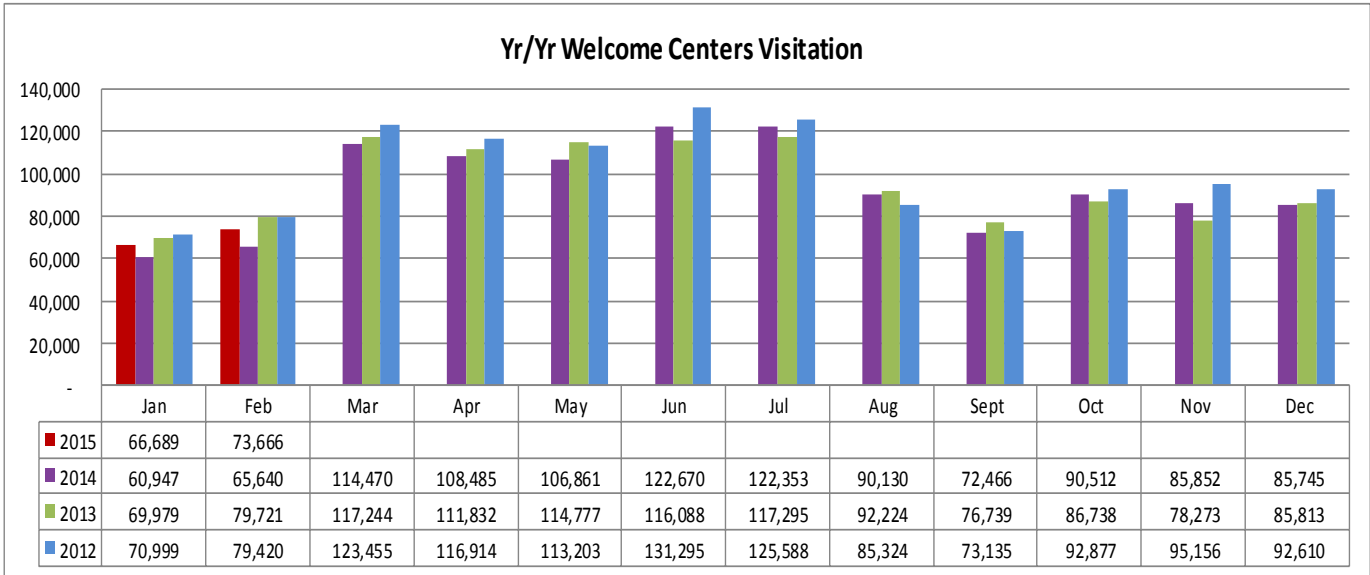

WELCOME CENTERS

Statewide welcome centers had a notable increase of 12 percent in visitation in Feb 2015 over Feb 2014.

Welcome Centers Visitor Totals

International - Feb 2015	
Canada*	2,779
United Kingdom	492
France	405
Mexico	348
Germany	231

States** - Feb 2015	
Texas	14,417
Mississippi	6,843
Florida	4,455
Alabama	3,298
Georgia	2,178

Cities** - Feb 2015	
Houston, TX	3,014
Pensacola, FL	760
Mobile, AL	640
Hattiesburg, MS	633
Austin, TX	497

International Jan - Feb 2015	
Canada*	5,057
France	856
United Kingdom	792
Mexico	728
Germany	449

States** Jan - Feb 2015	
Texas	27,402
Mississippi	12,159
Florida	8,500
Alabama	6,668
Georgia	4,308

Cities** Jan - Feb 2015	
Houston, TX	5,685
Mobile, AL	1,414
Pensacola, FL	1,266
Hattiesburg, MS	961
San Antonio, TX	905

* Includes all of Canadian provinces in total. ** Excludes Louisiana residents.

Source: Louisiana Welcome Centers

For individual Welcome Center visitation numbers, contact Nancy Broussard at nbroussard@crt.la.gov or 225.342.8122.