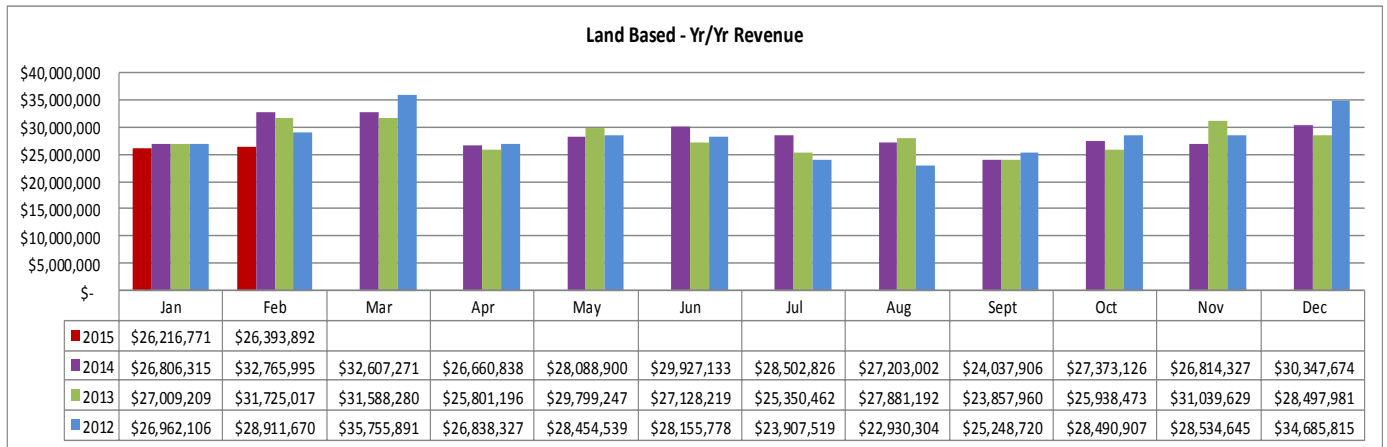

GROSS GAMING REVENUE

Source: Louisiana State Police