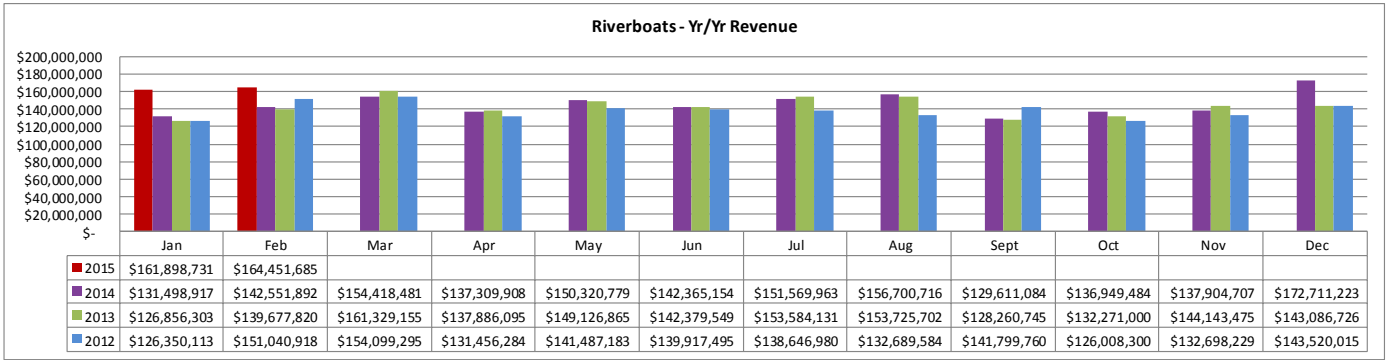

GROSS GAMING REVENUE

Source: Louisiana State Police