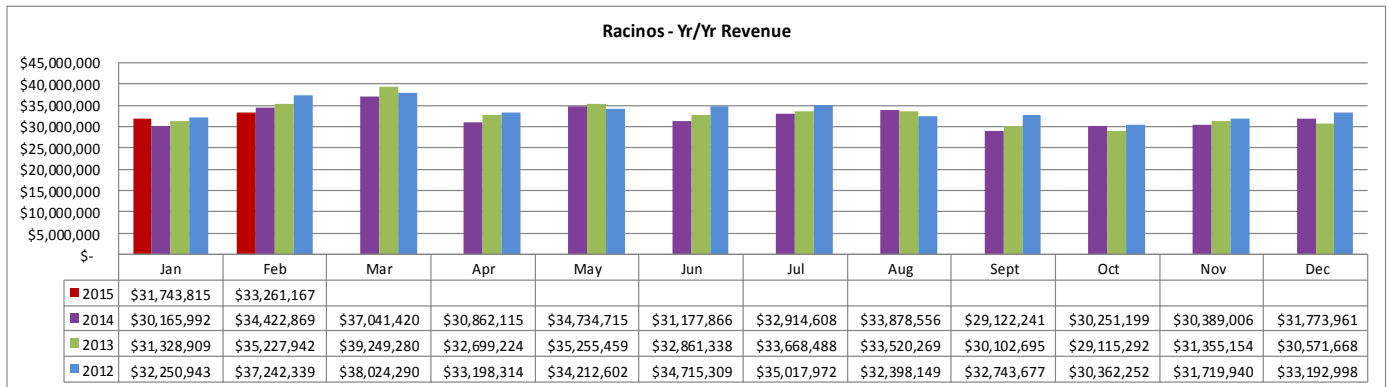

GROSS GAMING REVENUE

Source: Louisiana State Police