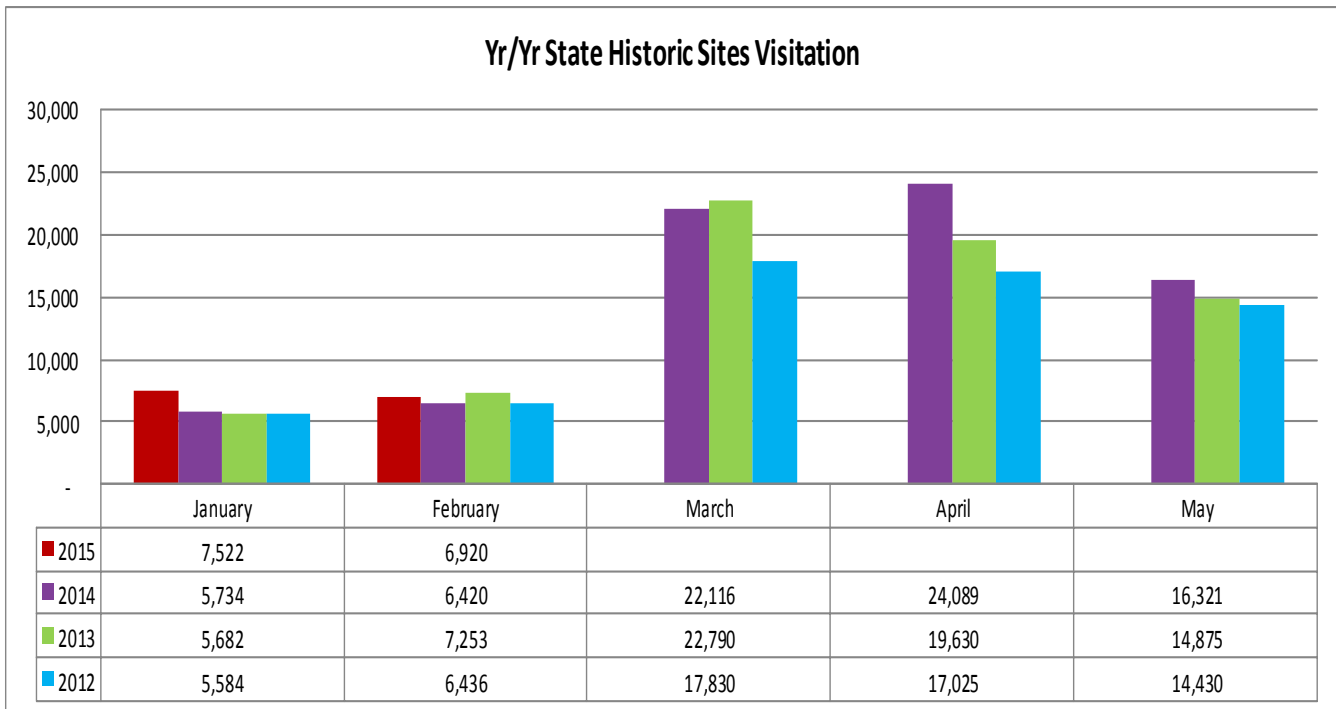

LOUISIANATRAVEL.COM

LouisianaTravel.com website showed a significant increase of 172 percent in total web visits in Feb 2015 over Feb 2014.

Source: Google Analytics

STATE PARKS & HISTORIC SITES

Source: Louisiana State Parks