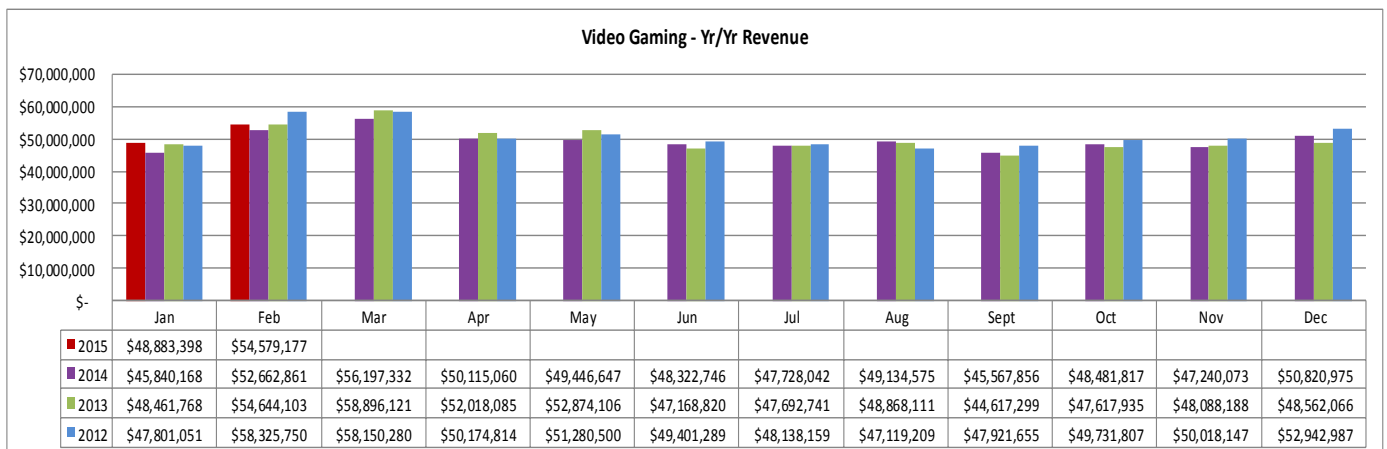

GROSS GAMING REVENUE

Source: Louisiana State Police