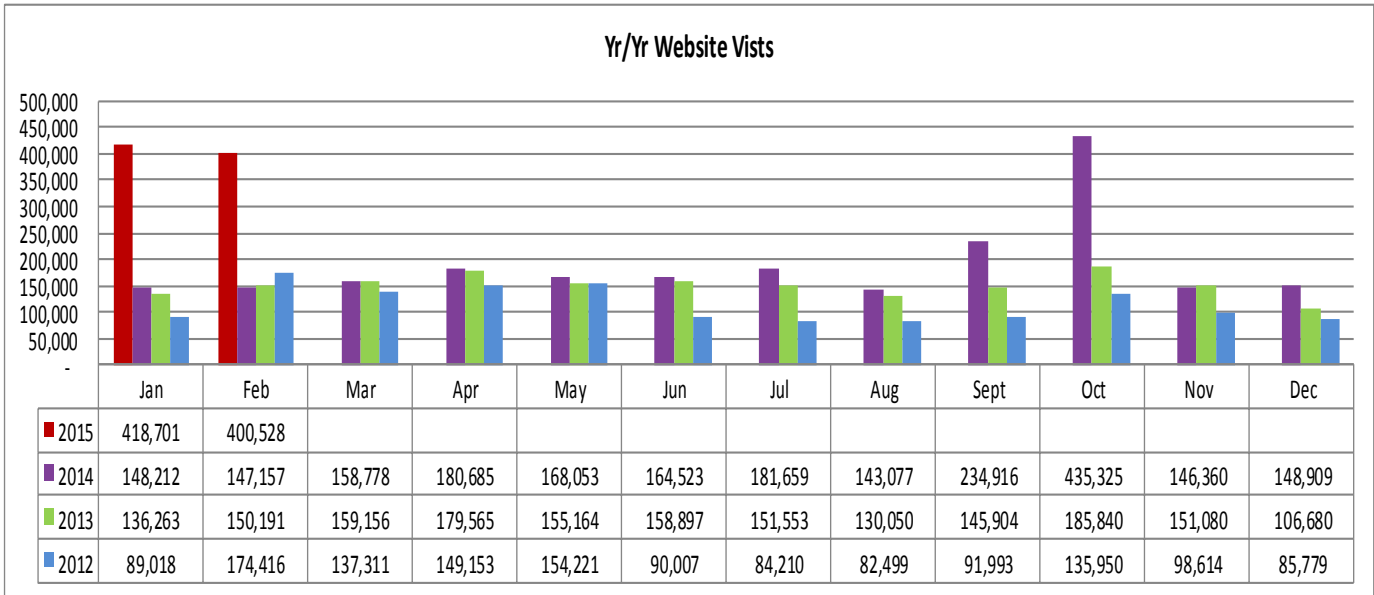

LOUISIANATRAVEL.COM

LouisianaTravel.com website showed a significant increase of 172 percent in total web visits in Feb 2015 over Feb 2014.

Source: Google Analytics

STATE PARKS & HISTORIC SITES

Source: Louisiana State Parks