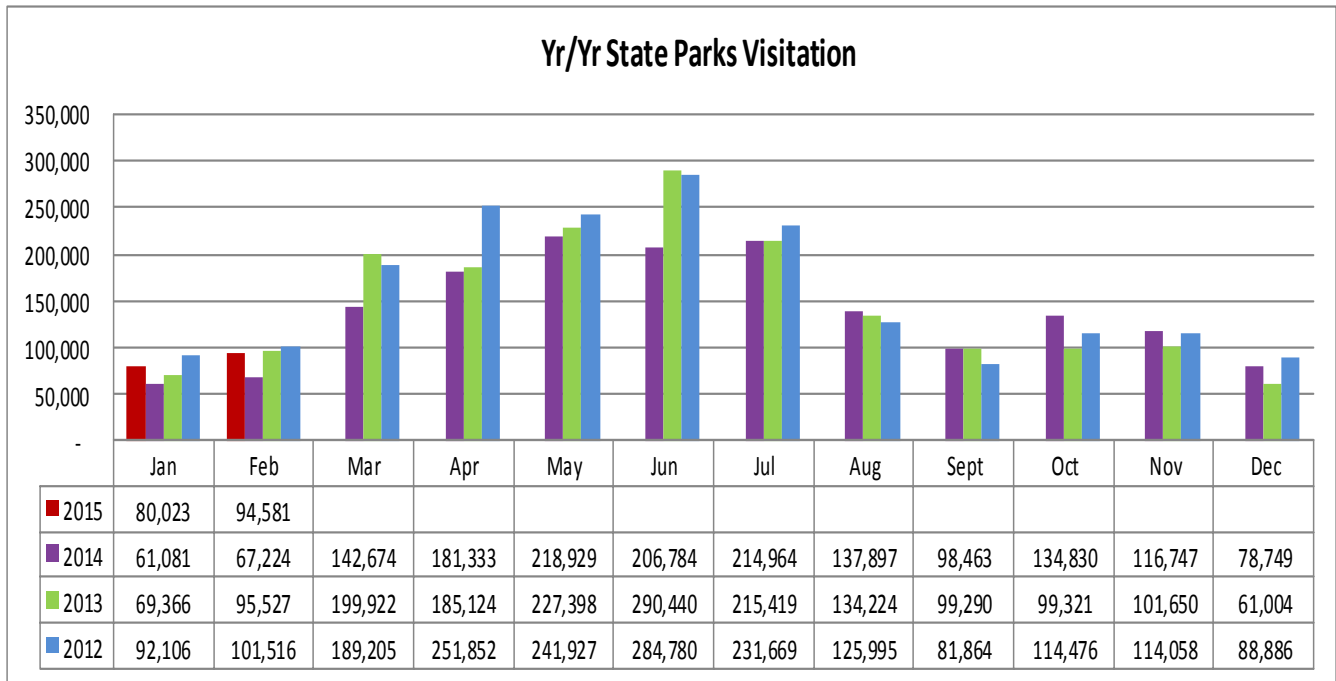

LOUISIANATRAVEL.COM

LouisianaTravel.com website showed a significant increase of 172 percent in total web visits in Feb 2015 over Feb 2014.

Source: Google Analytics

STATE PARKS & HISTORIC SITES

Source: Louisiana State Parks

Welcome Centers Visitor Totals

International - Feb 2015	
Canada*	2,779
United Kingdom	492
France	405
Mexico	348
Germany	231

States** - Feb 2015	
Texas	14,417
Mississippi	6,843
Florida	4,455
Alabama	3,298
Georgia	2,178