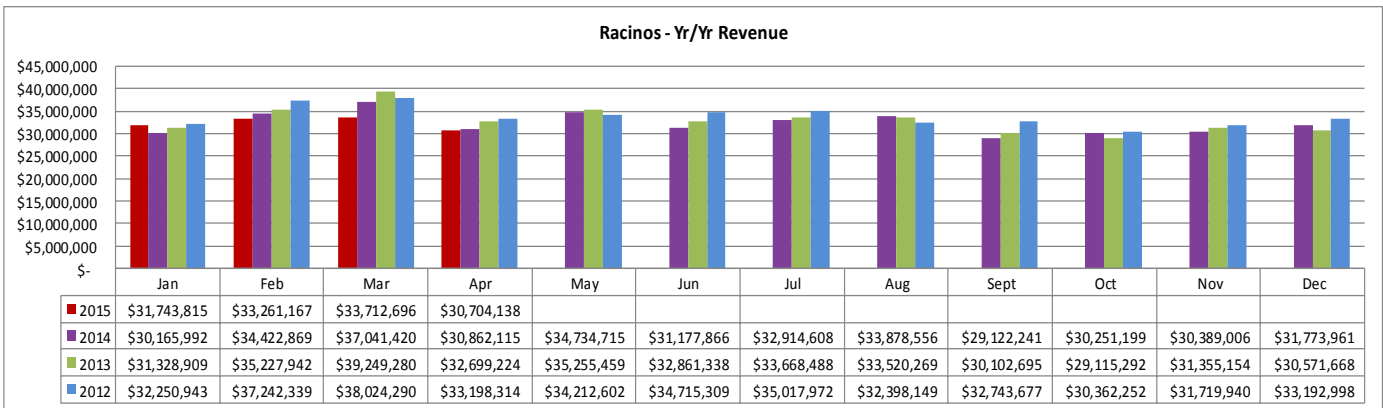

GROSS GAMING REVENUE

Source: Louisiana State Police