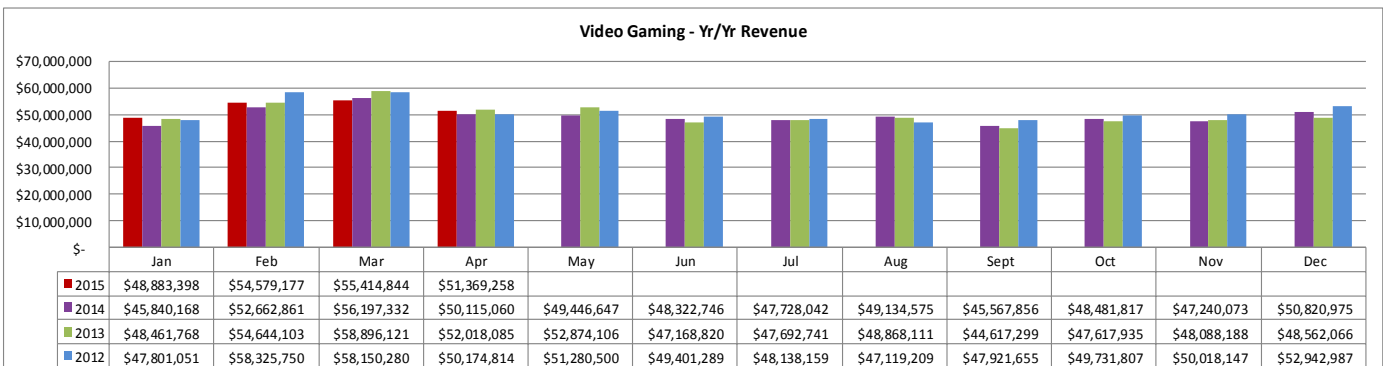

GROSS GAMING REVENUE

Source: Louisiana State Police