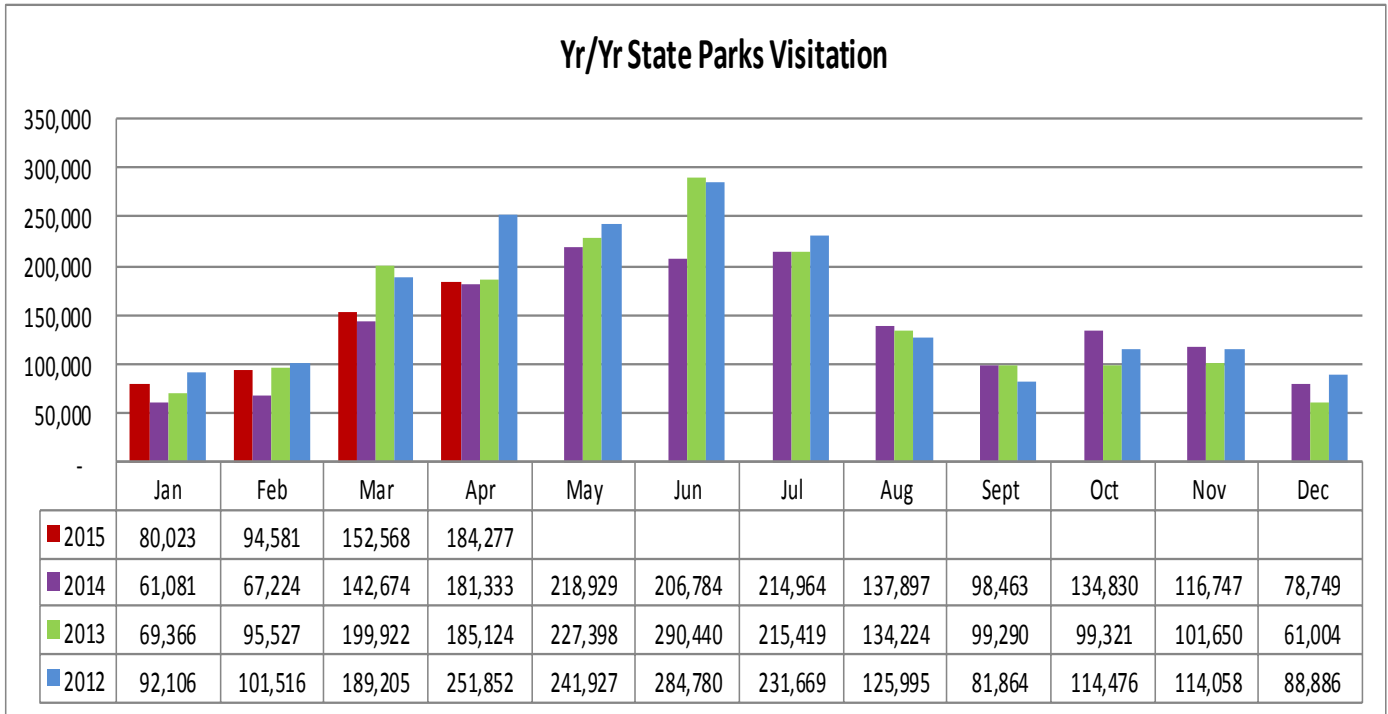

STATE PARKS