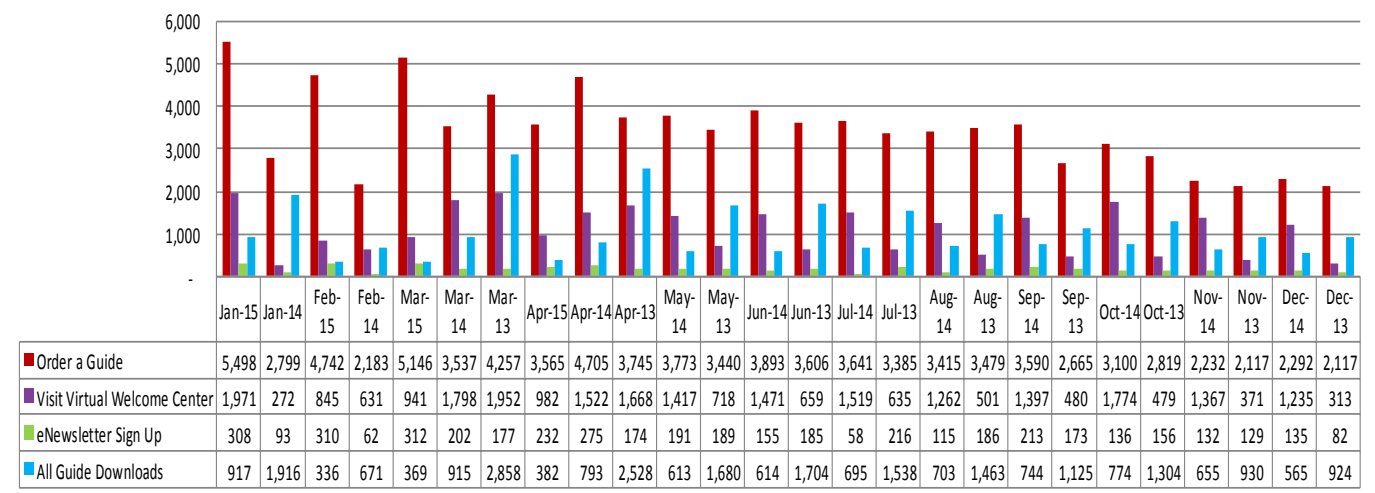

**LOUISIANATRAVEL.COM**

Yr/Yr Website Vists

LouisianaTravel.com website showed a significant increase of 65 percent in total web visits in April 2015 over April 2014.

Signals of Intent to Travel

Source: Google Analytics