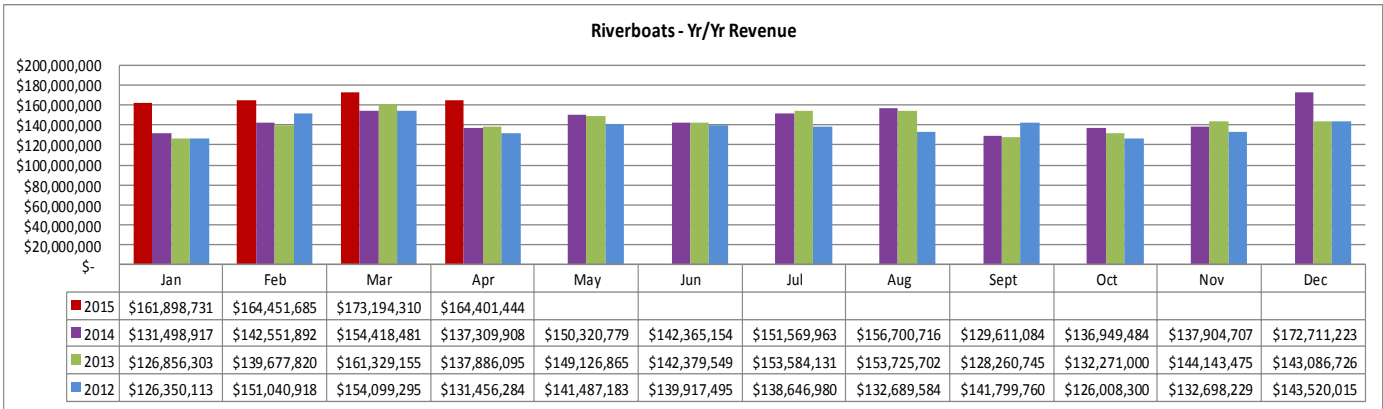

GROSS GAMING REVENUE

Source: Louisiana State Police