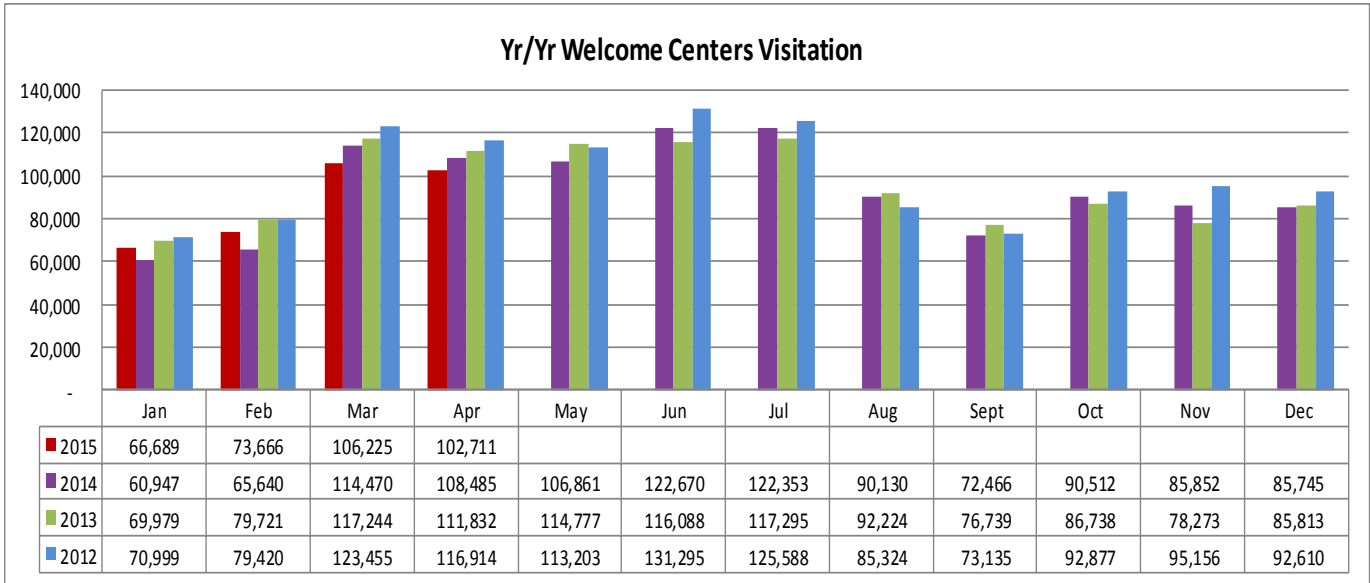

**LOUISIANATRAVEL.COM**

Yr/Yr Website Vists

LouisianaTravel.com website showed a significant increase of 65 percent in total web visits in April 2015 over April 2014.

Signals of Intent to Travel

Source: Google Analytics

## WELCOME CENTERS

Statewide welcome centers had a slight decrease of 5 percent in visitation in April 2015 over April 2014.