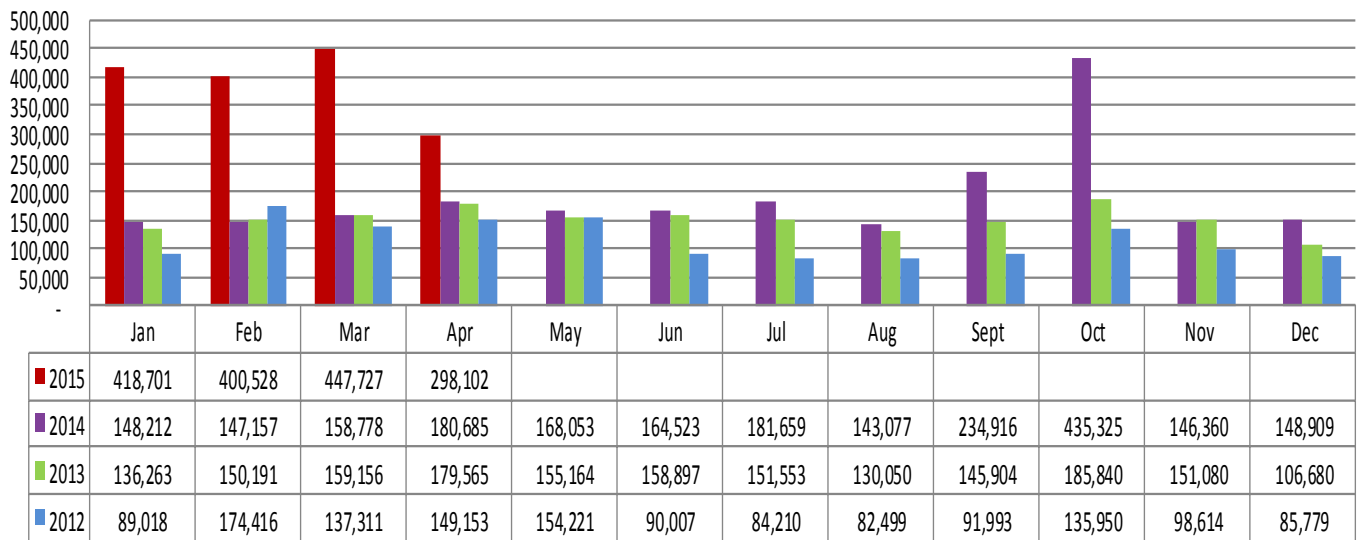

**LOUISIANATRAVEL.COM**

Yr/Yr Website Vists

LouisianaTravel.com website showed a significant increase of 65 percent in total web visits in April 2015 over April 2014.

Signals of Intent to Travel

Source: Google Analytics