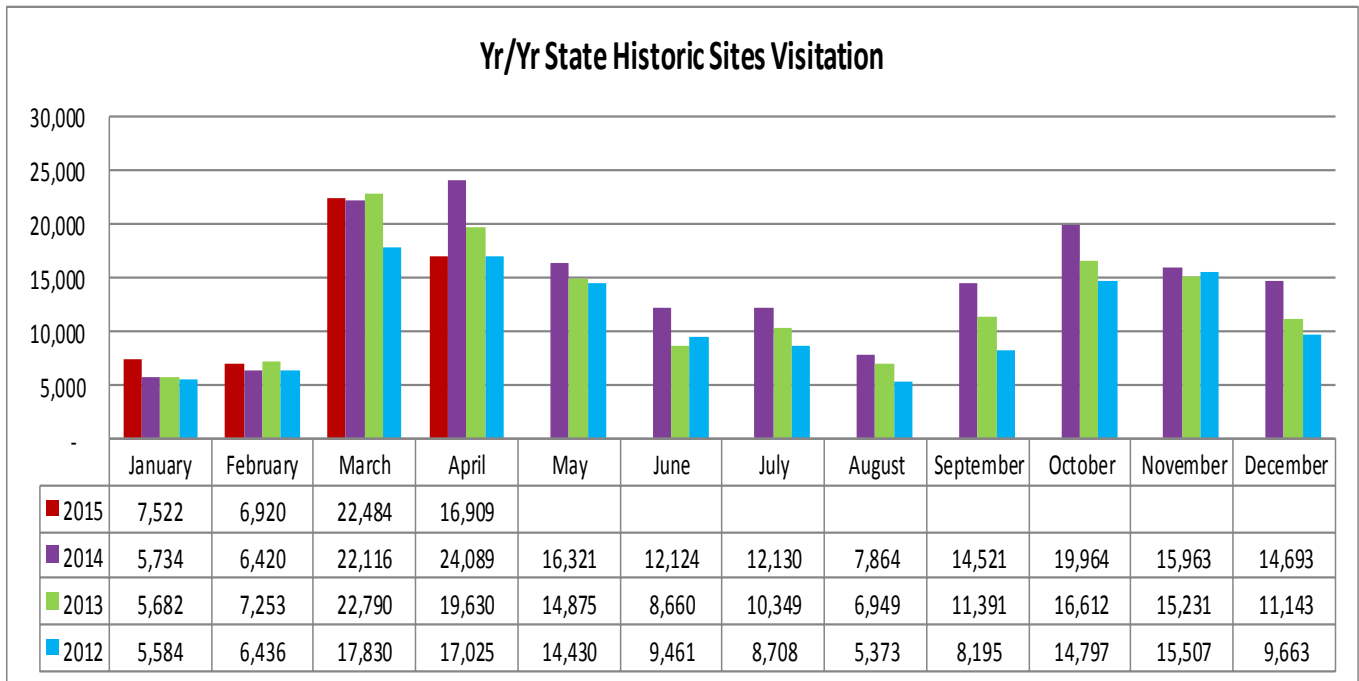

STATE HISTORIC SITES

Source: Louisiana State Parks

For detailed information, contact Reggie Dumas with State Parks at rdumas@crt.la.gov or 225.342.8106.