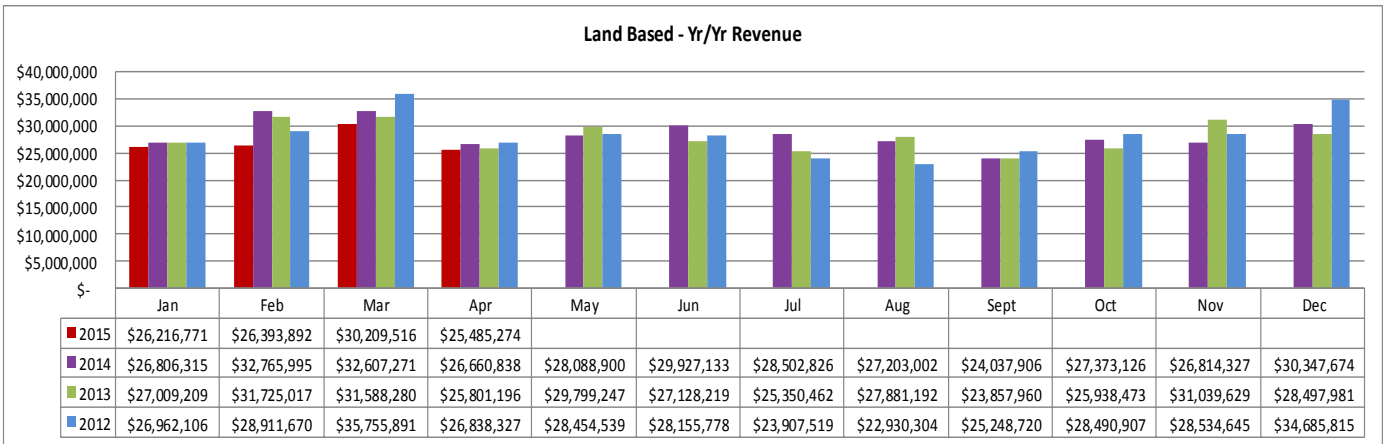

GROSS GAMING REVENUE

Source: Louisiana State Police