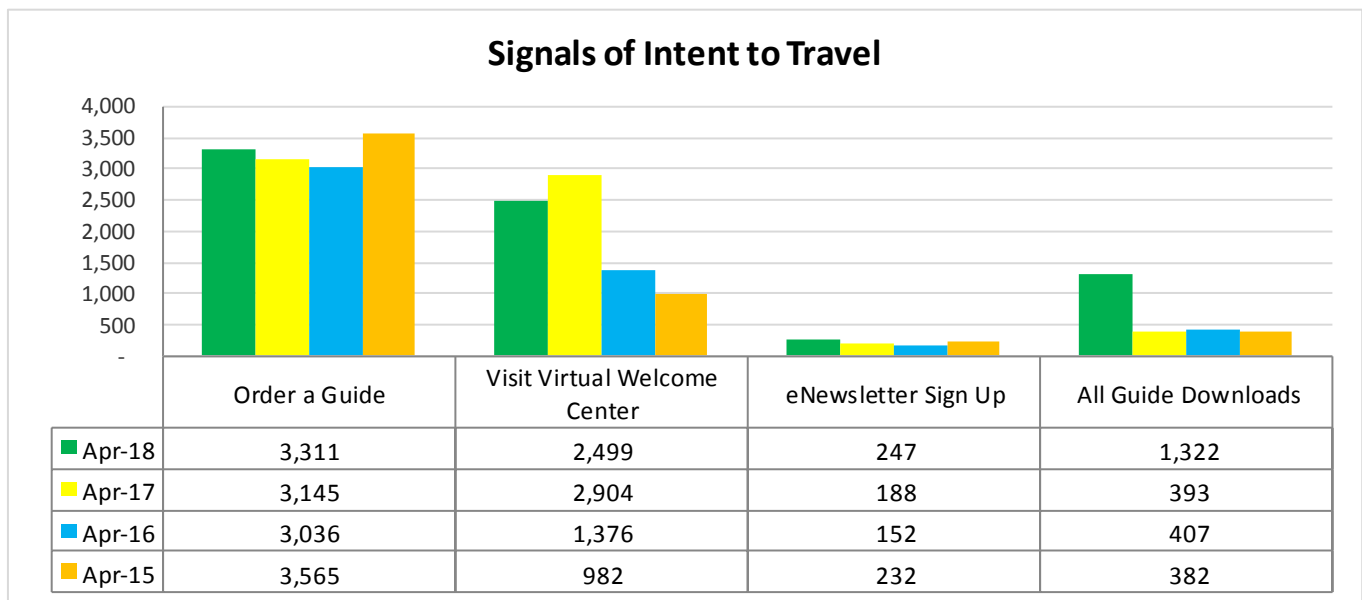

LOUISIANATRAVEL.COM

LouisianaTravel.com website showed a decrease of 14.7 percent in total web visits in April 2018 over April 2017.

Source: Google Analytics

STATE PARKS

STATE HISTORIC SITES

Source: Louisiana State Parks