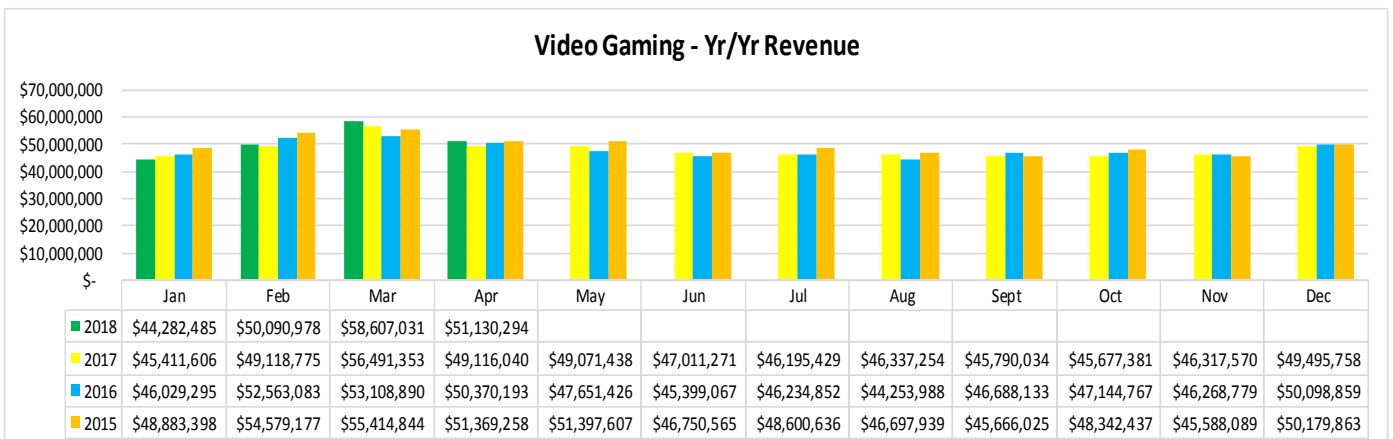

GROSS GAMING REVENUE

Source: Louisiana State Police