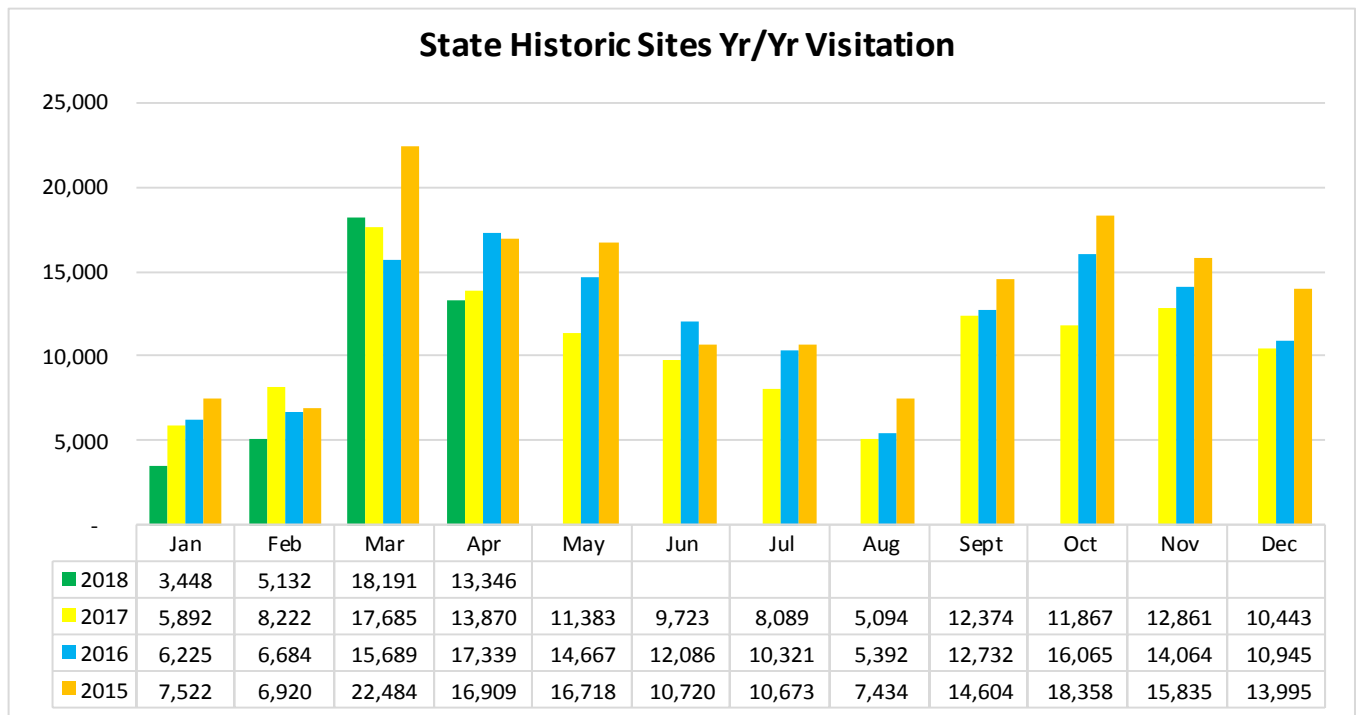

LOUISIANATRAVEL.COM

LouisianaTravel.com website showed a decrease of 14.7 percent in total web visits in April 2018 over April 2017.

Source: Google Analytics

STATE PARKS

STATE HISTORIC SITES

Source: Louisiana State Parks