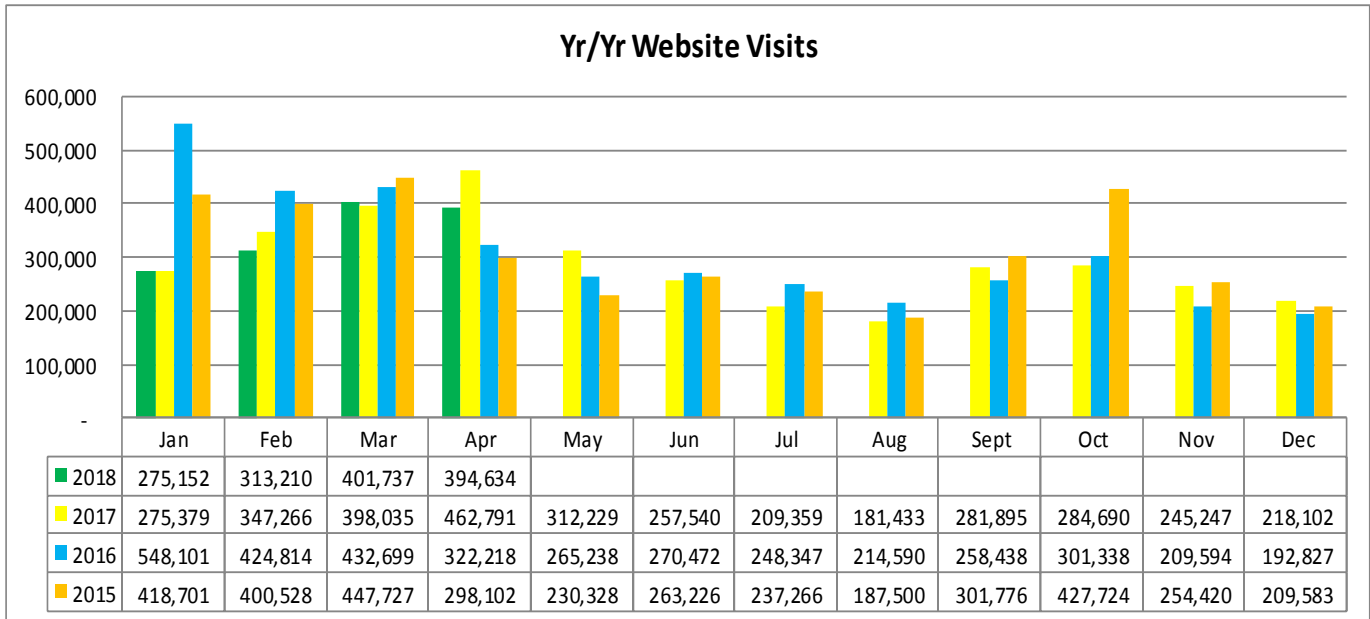

LOUISIANATRAVEL.COM

LouisianaTravel.com website showed a decrease of 14.7 percent in total web visits in April 2018 over April 2017.

Source: Google Analytics

STATE PARKS

STATE HISTORIC SITES

Source: Louisiana State Parks

For more information, contact Latoya Wells, Reservation System Director, at lwells@crt.la.gov or at 225.342.9519

WELCOME CENTERS

Welcome Centers Yr/Yr Visitation

Statewide welcome centers had a slight increase of 4 percent in visitation in April 2018 over April 2017.