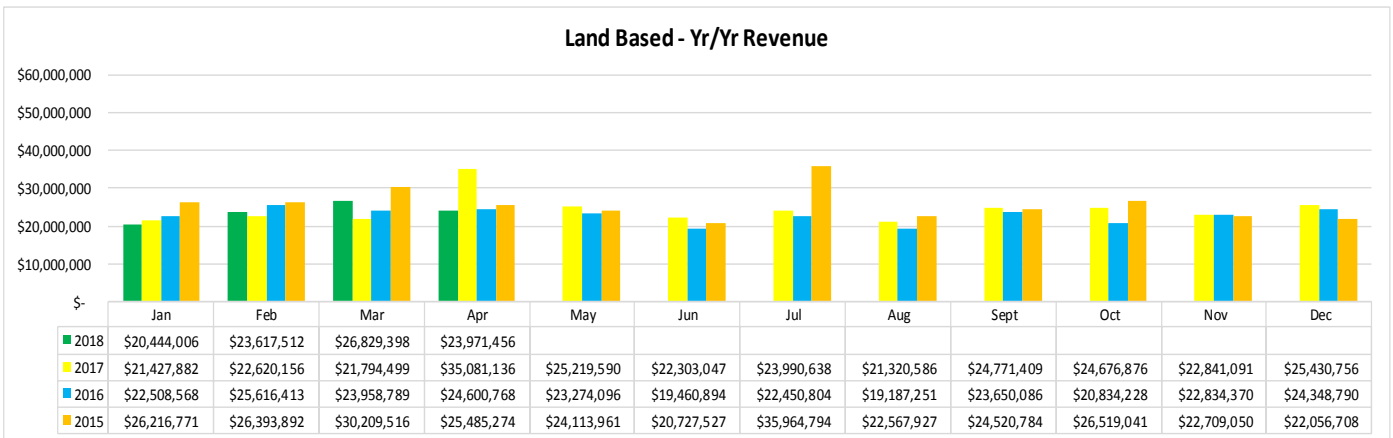

GROSS GAMING REVENUE

Source: Louisiana State Police