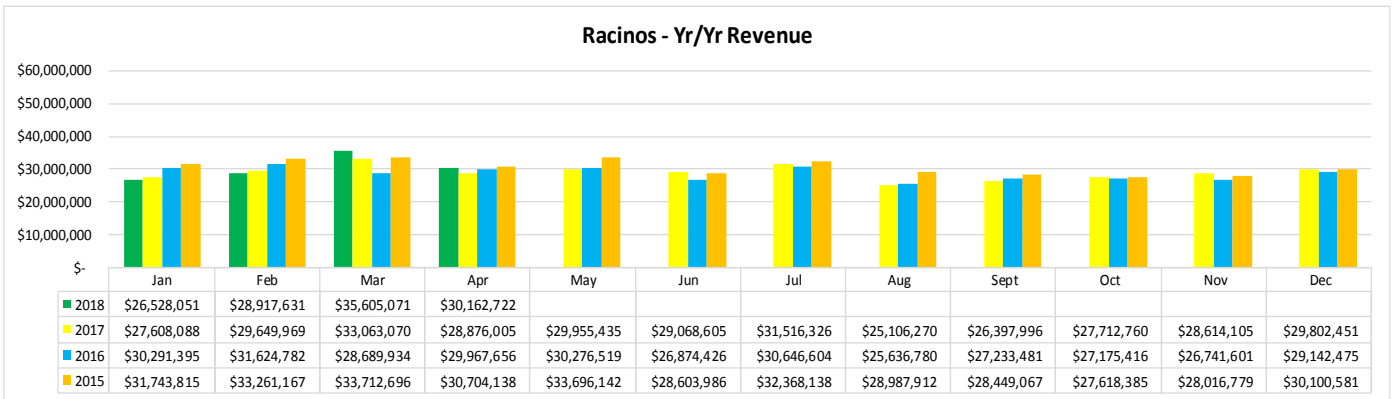

GROSS GAMING REVENUE

Source: Louisiana State Police