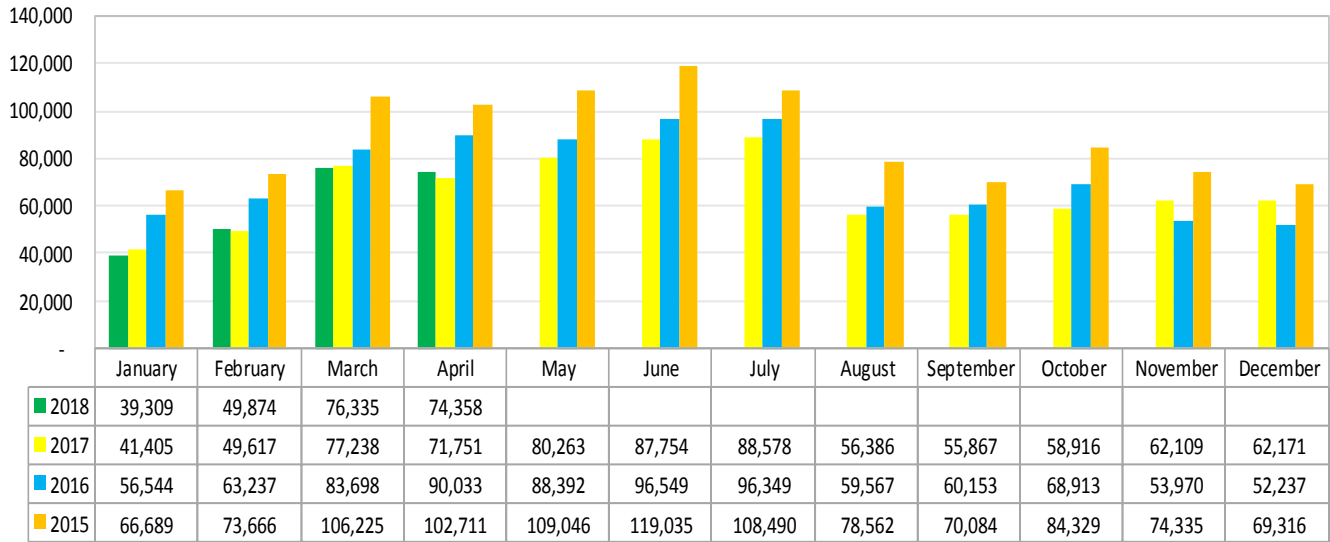

WELCOME CENTERS

Welcome Centers Yr/Yr Visitation

Statewide welcome centers had a slight increase of 4 percent in visitation in April 2018 over April 2017.

Note: Vinton Welcome Center remains closed for reconstruction. The Vidalia Welcome Center permanently closed to visitors in March and Alexandria I-49 Welcome Center permanently closed to visitors in April.

Welcome Centers Visitor Totals

International - Apr 2018	
Mexico	3,136
Canada*	1,519
France	1,204
United Kingdom	1,165
Germany	449

States** - Apr 2018	
Texas	9,789
Alabama	5,709
Mississippi	5,630
Florida	4,082
Georgia	2,179

Cities** - Apr 2018	
Mobile, AL	1,383
Houston, TX	999
Pensacola, FL	627
Daphne, AL	566
Fairhope, AL	558

International Jan - Apr 2018	
Canada*	7,320
Mexico	6,292
United Kingdom	2,459
France	2,457
Germany	1,285

States** Jan - Apr 2018	
Texas	34,961
Mississippi	20,759
Alabama	16,296
Florida	14,325
Georgia	6,645

Cities** Jan - Apr 2018	
Mobile, AL	4,032
Houston, TX	3,303
Pensacola, FL	2,048
Dallas, TX	1,657
Nashville, TN	1,439

* Includes all of Canadian provinces in total. ** Excludes Louisiana residents.

Source: Louisiana Welcome Centers

For individual Welcome Center visitation numbers, contact Nancy Broussard at nbroussard@crt.la.gov or 225.342.8122.