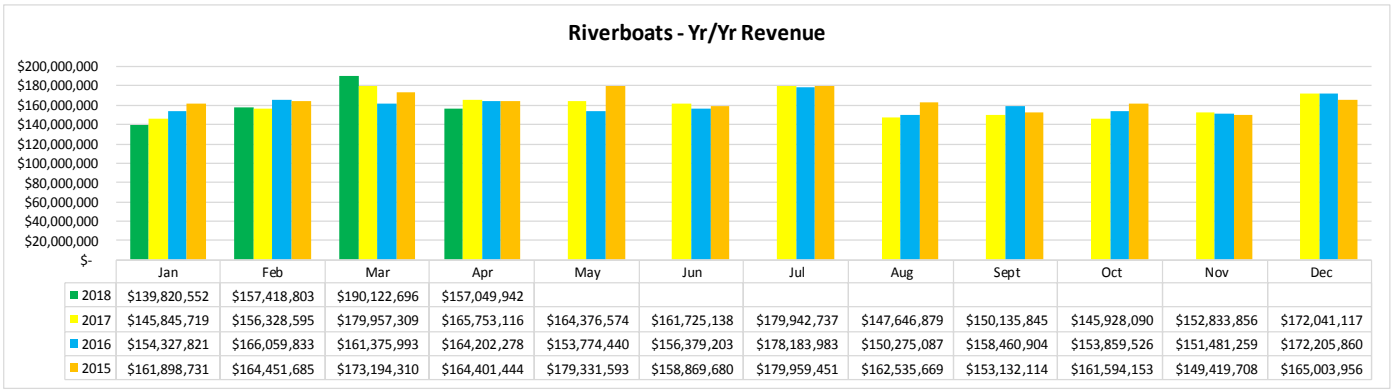

GROSS GAMING REVENUE

Source: Louisiana State Police