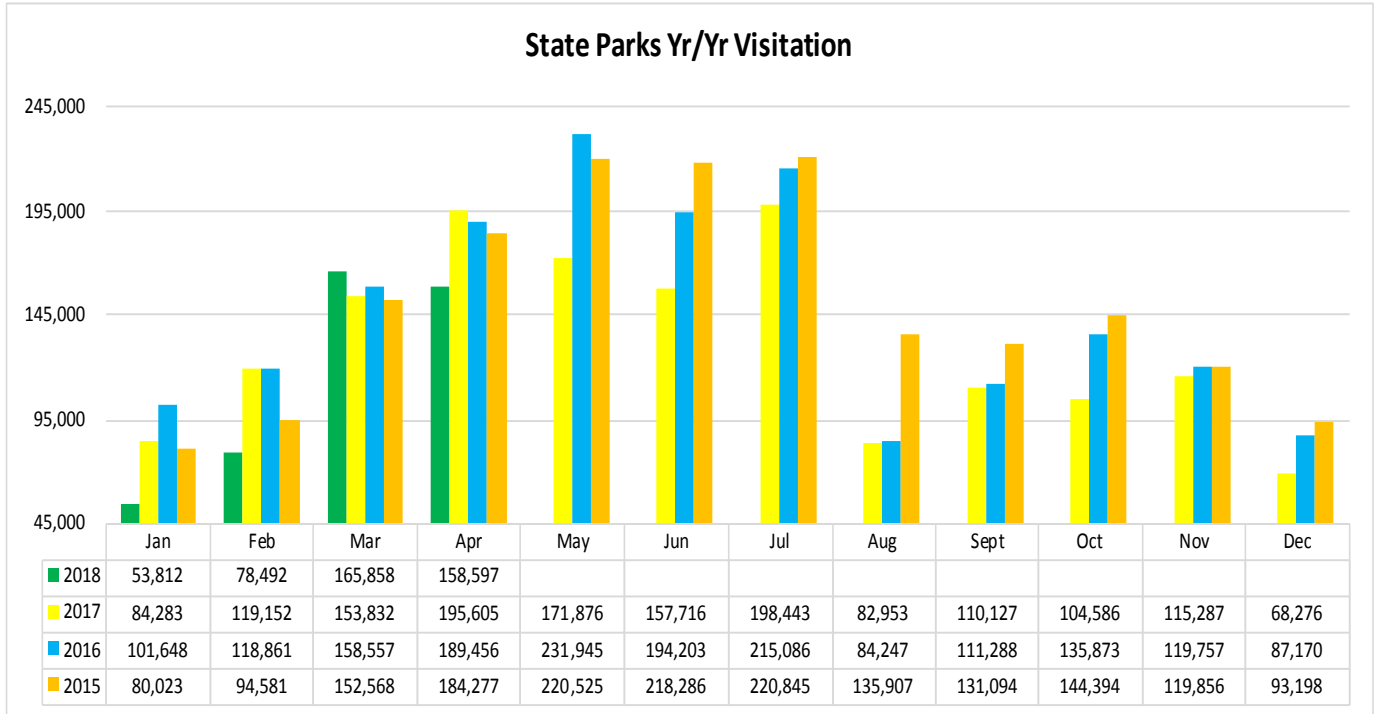

LOUISIANATRAVEL.COM

LouisianaTravel.com website showed a decrease of 14.7 percent in total web visits in April 2018 over April 2017.

Source: Google Analytics

STATE PARKS

STATE HISTORIC SITES

Source: Louisiana State Parks

For more information, contact Latoya Wells, Reservation System Director, at lwells@crt.la.gov or at 225.342.9519

WELCOME CENTERS

Welcome Centers Yr/Yr Visitation

Statewide welcome centers had a slight increase of 4 percent in visitation in April 2018 over April 2017.