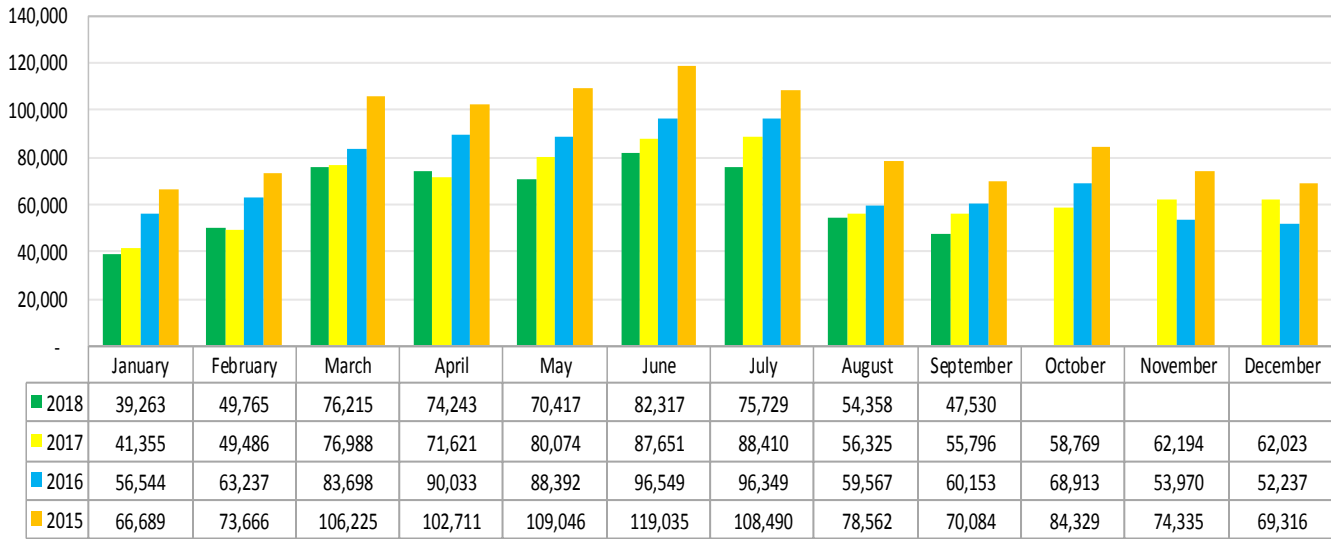

## Welcome Centers Yr/Yr Visitation

Statewide welcome centers had a decrease of 14.8 percent in visitation in September 2018 over September 2017.

Note: Vinton Welcome Center remains closed for reconstruction. The Vidalia Welcome Center permanently closed to visitors in March and Alexandria I-49 Welcome Center permanently closed to visitors in April.