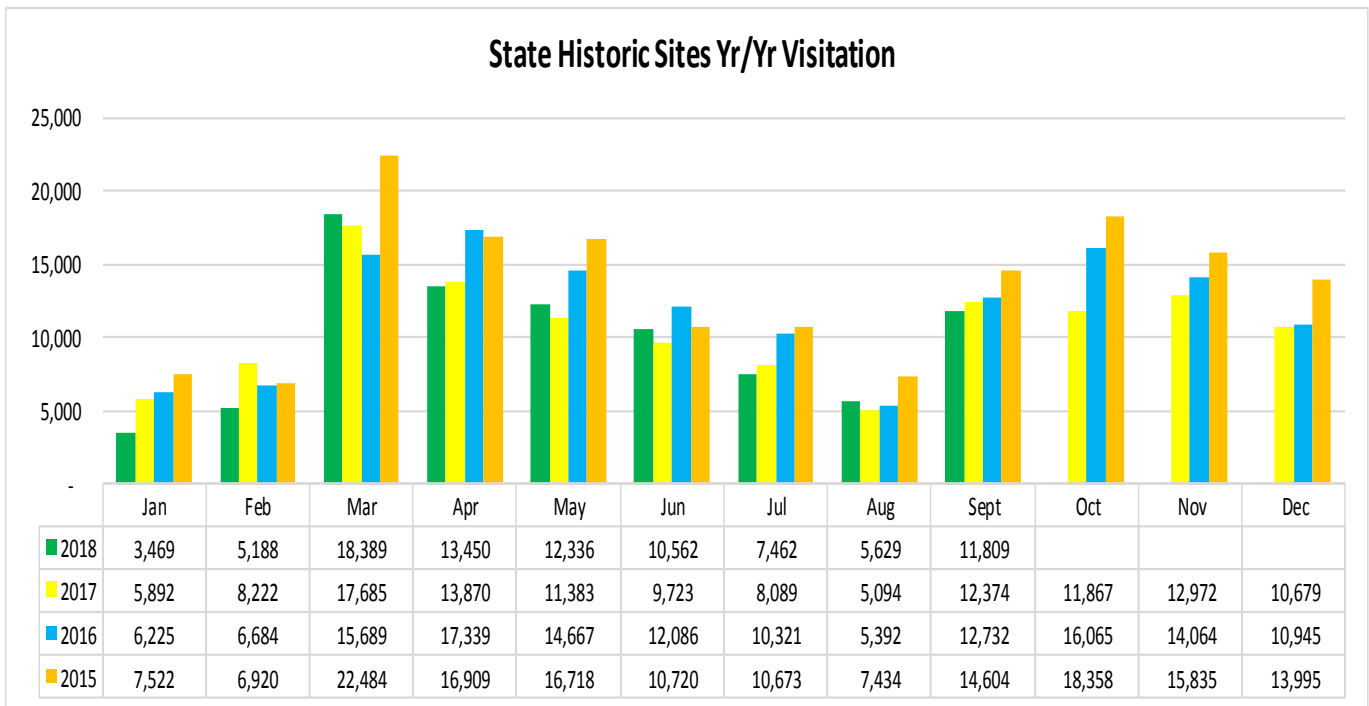

STATE HISTORIC SITES

Source: Louisiana State Parks

For more information, contact Latoya Wells, Reservation System Director, at lwells@crt.la.gov or at 225.342.9519