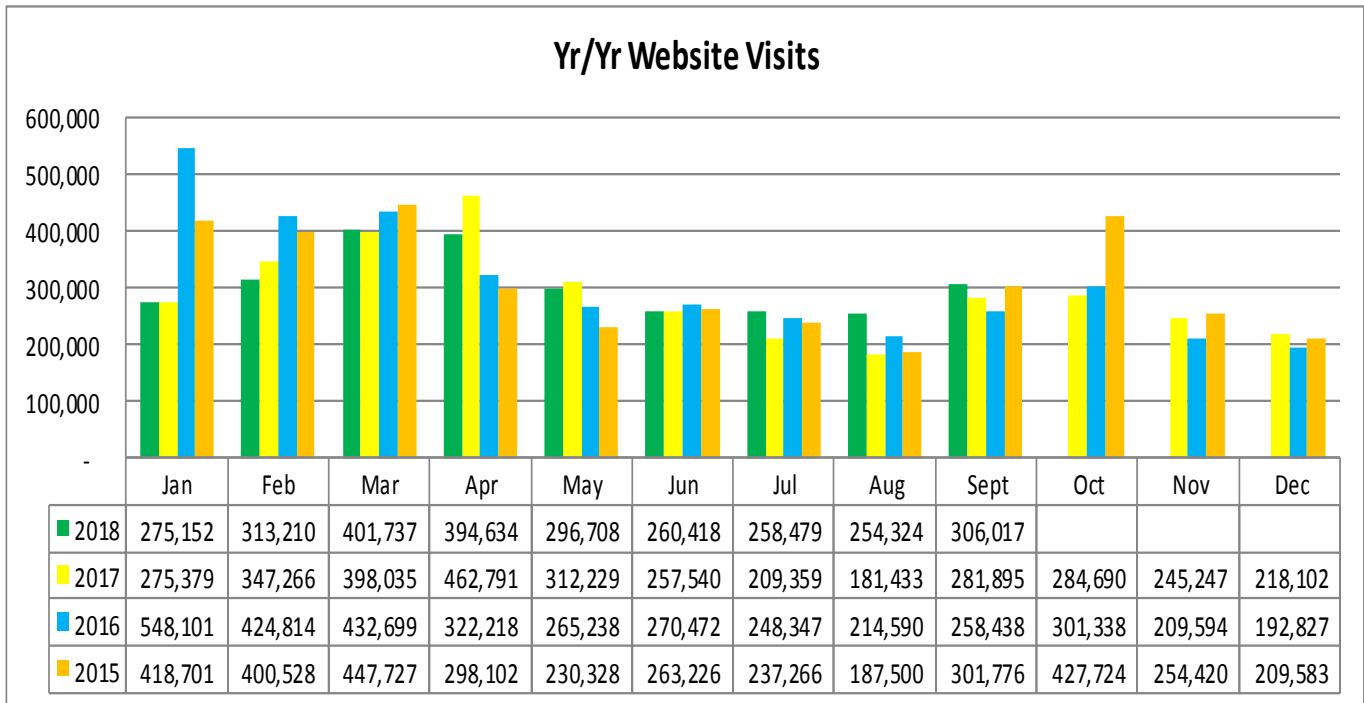

## LOUISIANATRAVEL.COM

LouisianaTravel.com website showed an increase of 9 percent in total website visits in Sept 2018 over Sept 2017.

Source: Google Analytics

## Welcome Centers Yr/Yr Visitation

Statewide welcome centers had a decrease of 14.8 percent in visitation in September 2018 over September 2017.

Note: Vinton Welcome Center remains closed for reconstruction. The Vidalia Welcome Center permanently closed to visitors in March and Alexandria I-49 Welcome Center permanently closed to visitors in April.