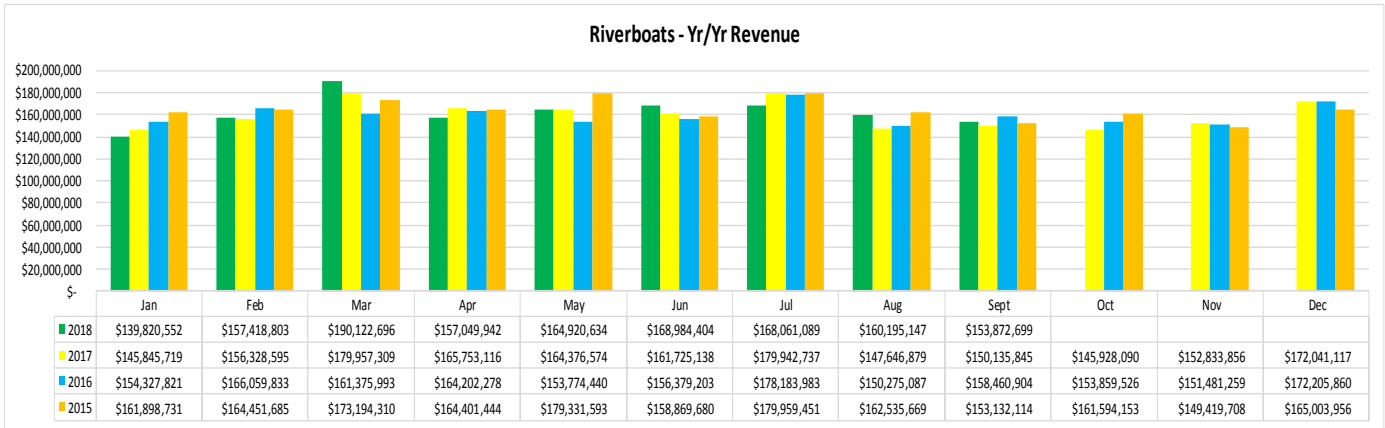

GROSS GAMING REVENUE

Source: Louisiana State Police