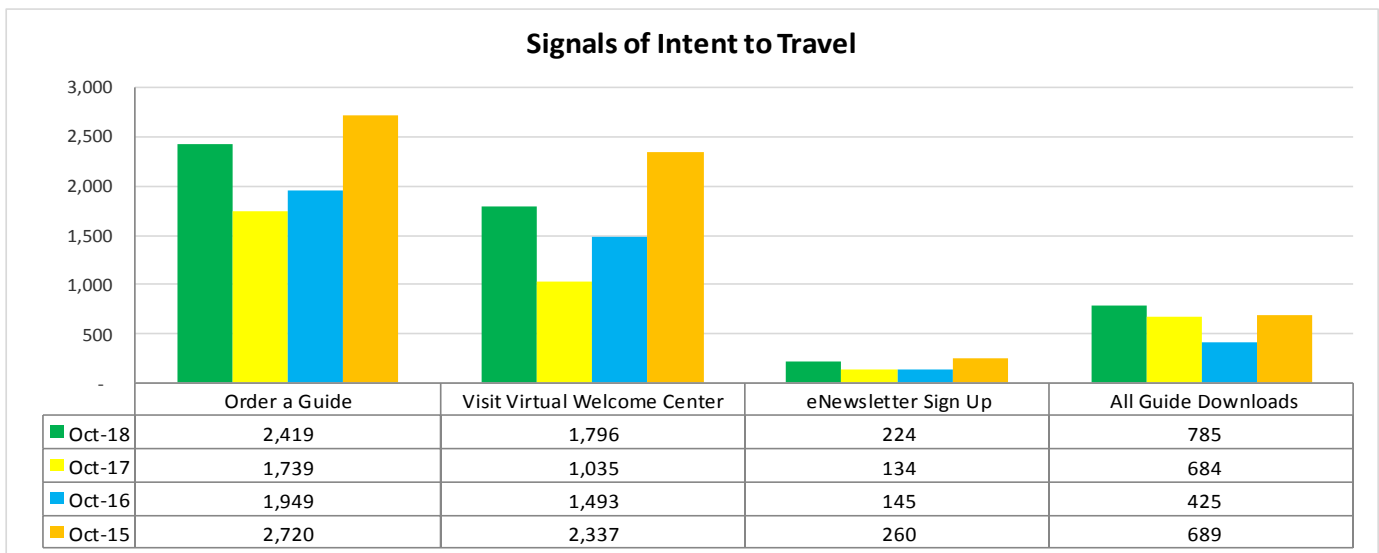

## LOUISIANATRAVEL.COM

LouisianaTravel.com website showed an increase of 9 percent in total website visits in Sept 2018 over Sept 2017.

Source: Google Analytics