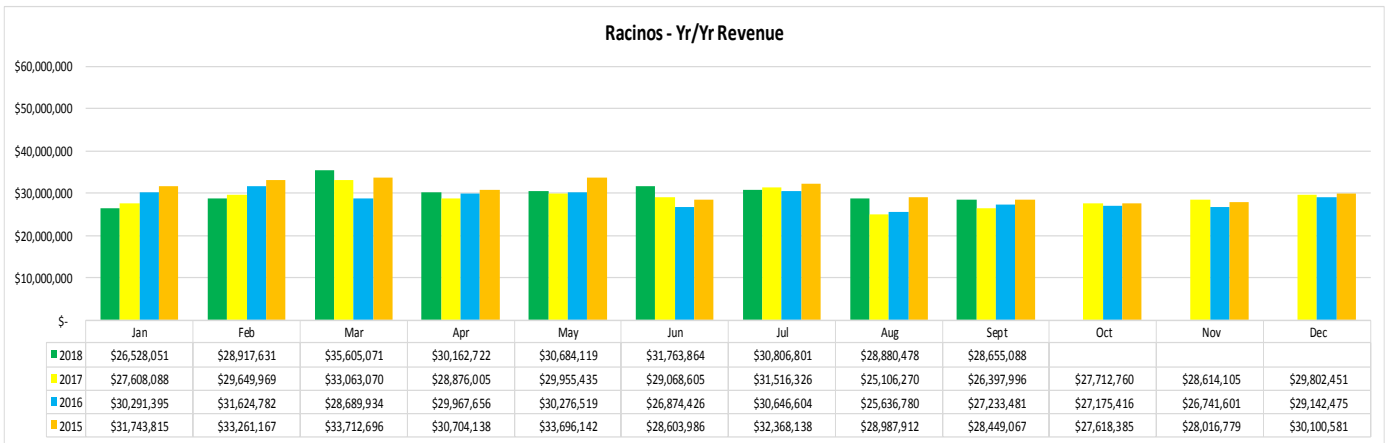

GROSS GAMING REVENUE

Source: Louisiana State Police