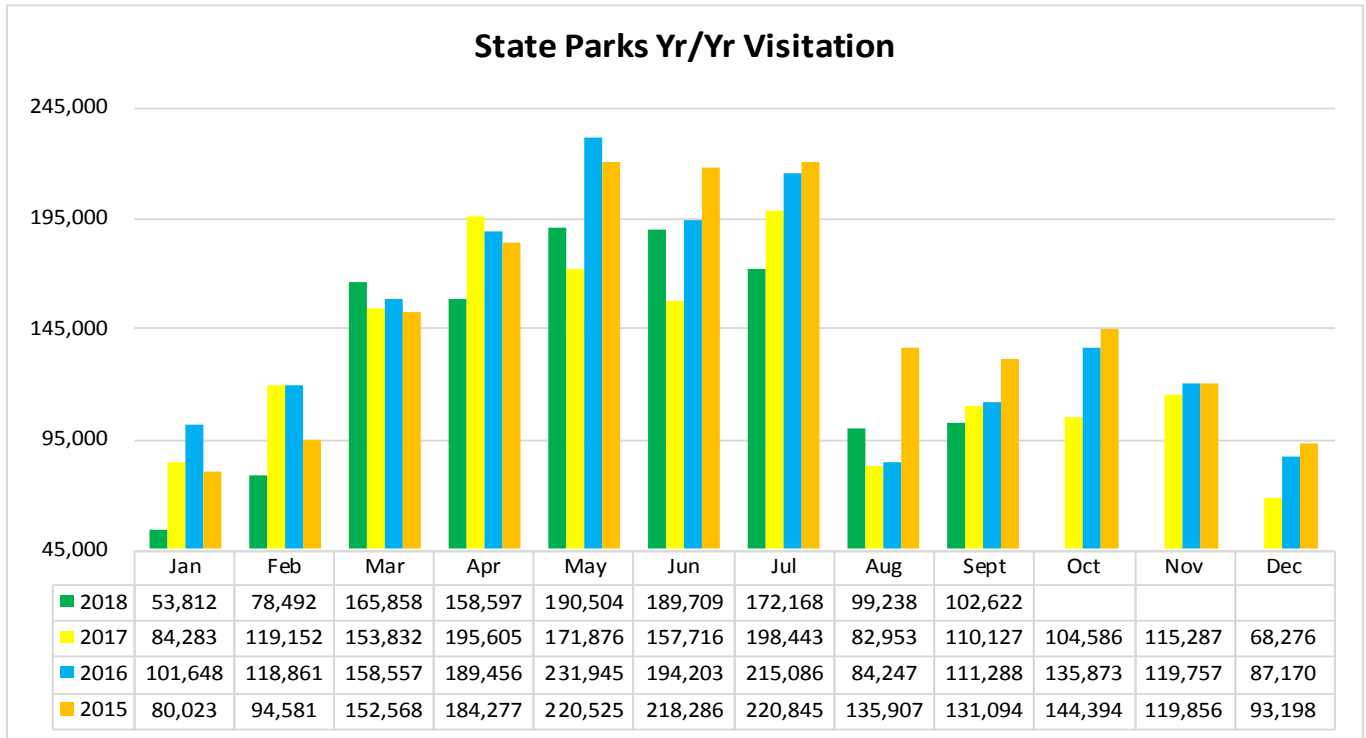

STATE PARKS