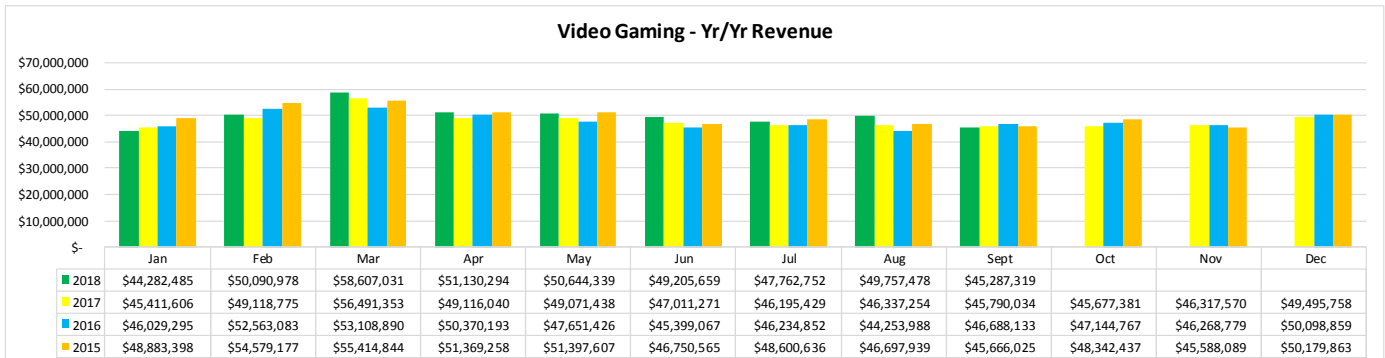

GROSS GAMING REVENUE

Source: Louisiana State Police