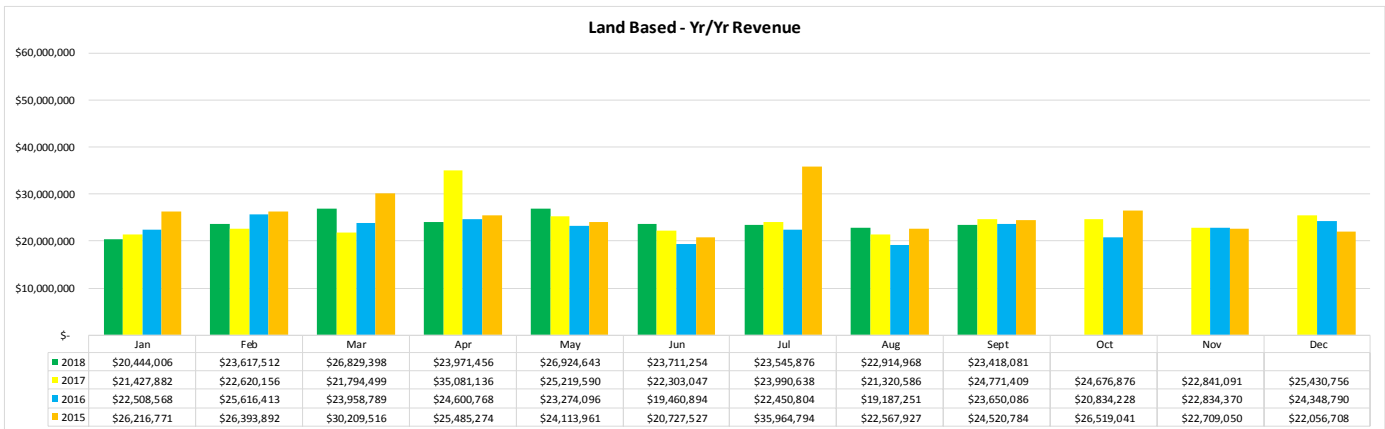

GROSS GAMING REVENUE

Source: Louisiana State Police