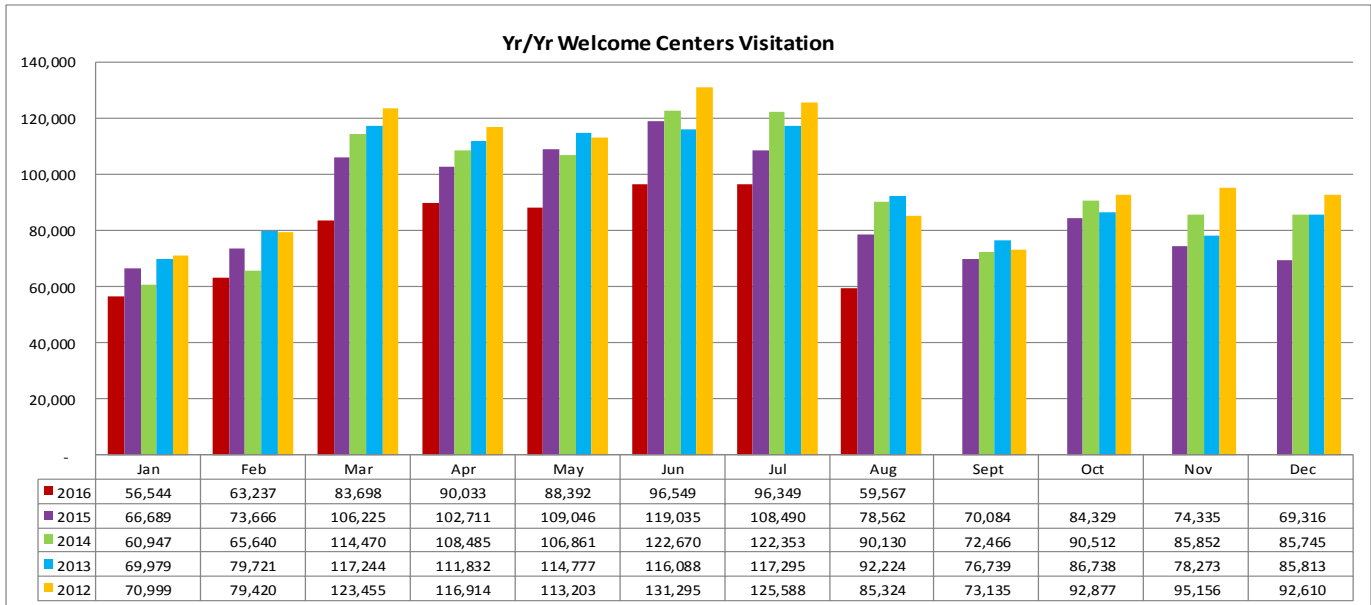

WELCOME CENTERS

Statewide welcome centers had a decrease of 24 percent in visitation in August 2016 over August 2015.
Note: Capitol Park closed to visitors in July 2015 & Vinton remains closed for reconstruction.

Welcome Centers Visitor Totals

<i>International August 2016</i>	
France	1,219
United Kingdom	487
Germany	451
Canada*	429
Italy	411

<i>States** - August 2016</i>	
Texas	13,407
North Carolina	4,625
Florida	4,252
Mississippi	4,183
Alabama	2,831

<i>Cities** - August 2016</i>	
Raleigh, NC	3,235
Houston, TX	1,193
Dallas, TX	966
Mobile, AL	540
Durham, NC	497

<i>International Jan - August 2016</i>	
Canada*	9,980
France	7,657
United Kingdom	5,210
Mexico	4,583
Germany	4,157

<i>States** Jan - August 2016</i>	
Texas	117,860
Mississippi	53,823
Florida	42,013
Alabama	38,810
Georgia	17,690

<i>Cities** Jan - August 2016</i>	
Houston, TX	13,401
Mobile, AL	8,058
Fort Worth, TX	4,960
Pensacola, FL	4,531
San Antonio, TX	4,323

* Includes all of Canadian provinces in total. ** Excludes Louisiana residents.

Source: Louisiana Welcome Centers

For individual Welcome Center visitation numbers, contact Nancy Broussard at nbroussard@crt.la.gov or 225.342.8122.