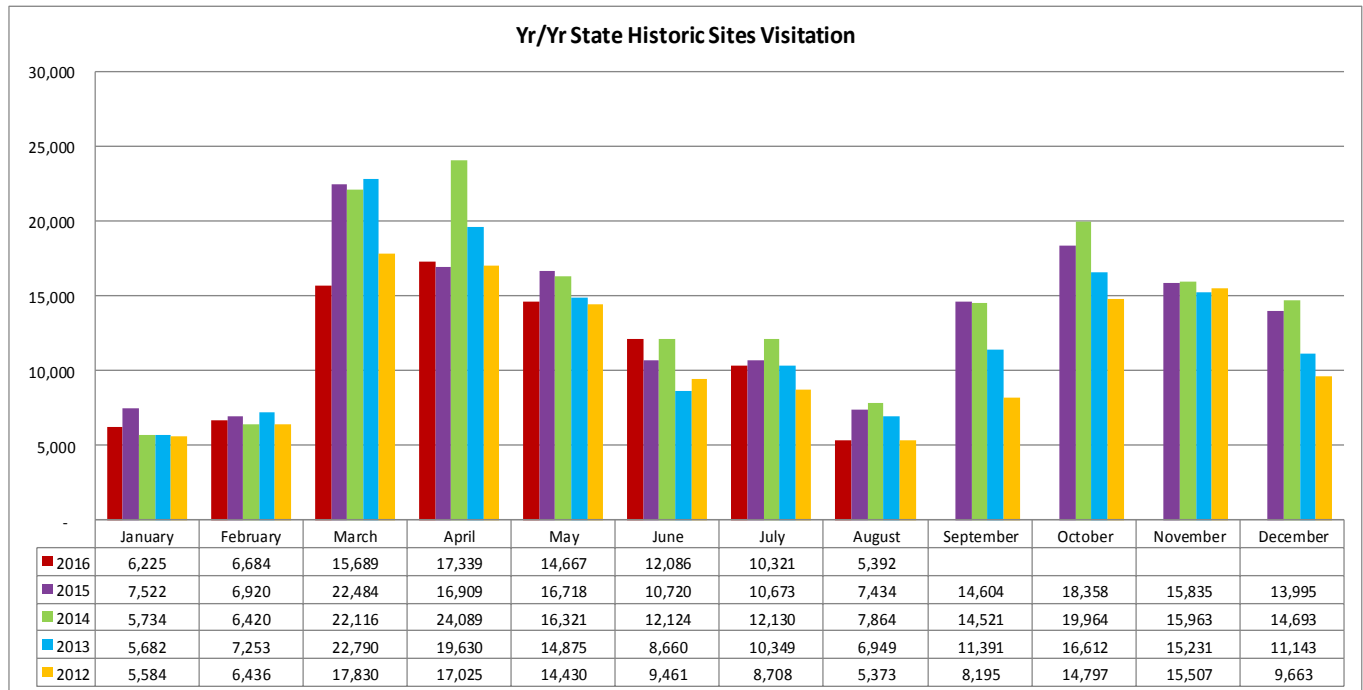

LOUISIANATRAVEL.COM

LouisianaTravel.com website showed an increase of 14 percent in total web visits in August 2016 over August 2015.

Source: Google Analytics

STATE PARKS

STATE HISTORIC SITES

Source: Louisiana State Parks

Welcome Centers Visitor Totals

<i>International August 2016</i>	
France	1,219
United Kingdom	487
Germany	451
Canada*	429
Italy	411

<i>States** - August 2016</i>	
Texas	13,407
North Carolina	4,625
Florida	4,252
Mississippi	4,183
Alabama	2,831

<i>Cities** - August 2016</i>	
Raleigh, NC	3,235
Houston, TX	1,193
Dallas, TX	966
Mobile, AL	540
Durham, NC	497

<i>International Jan - August 2016</i>	
Canada*	9,980
France	7,657
United Kingdom	5,210
Mexico	4,583
Germany	4,157