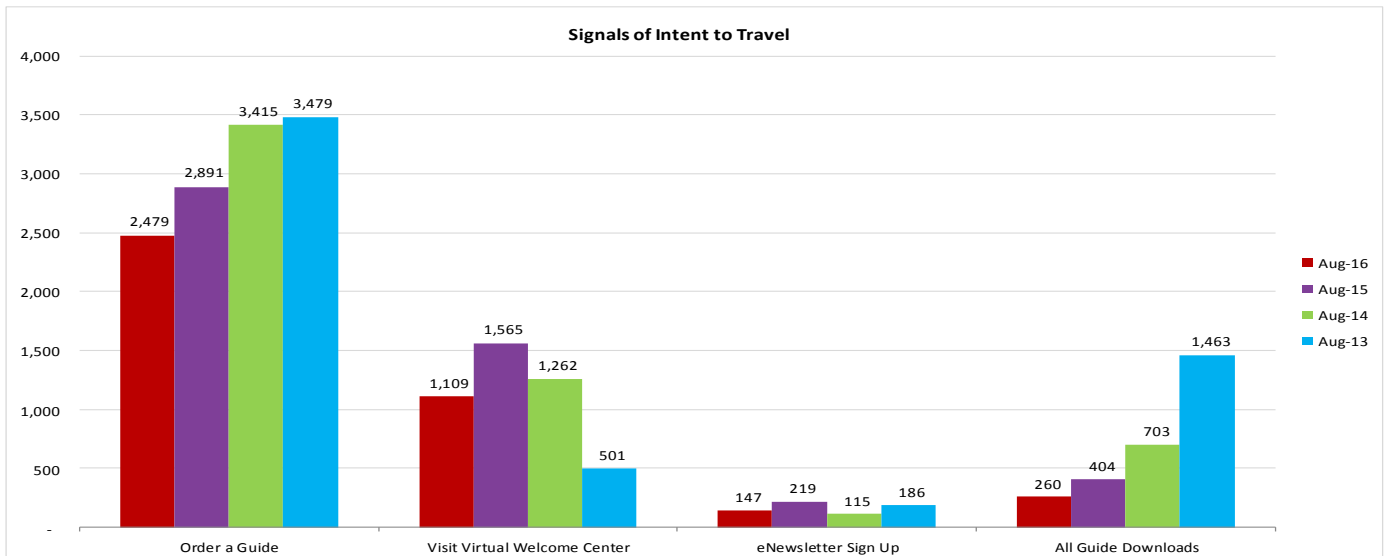

LOUISIANATRAVEL.COM

LouisianaTravel.com website showed an increase of 14 percent in total web visits in August 2016 over August 2015.

Source: Google Analytics

STATE PARKS

STATE HISTORIC SITES

Source: Louisiana State Parks

For more information, contact Latoya Wells, Reservation System Director, at lwells@crt.la.gov or at 225.342.9519

WELCOME CENTERS

Statewide welcome centers had a decrease of 24 percent in visitation in August 2016 over August 2015.
Note: Capitol Park closed to visitors in July 2015 & Vinton remains closed for reconstruction.