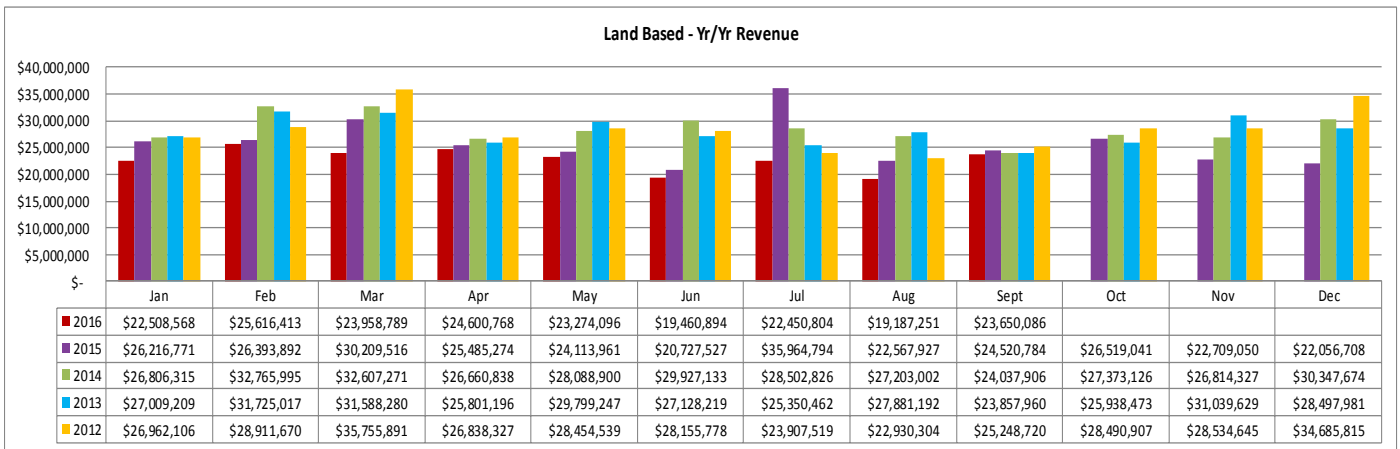

GROSS GAMING REVENUE

Source: Louisiana State Police