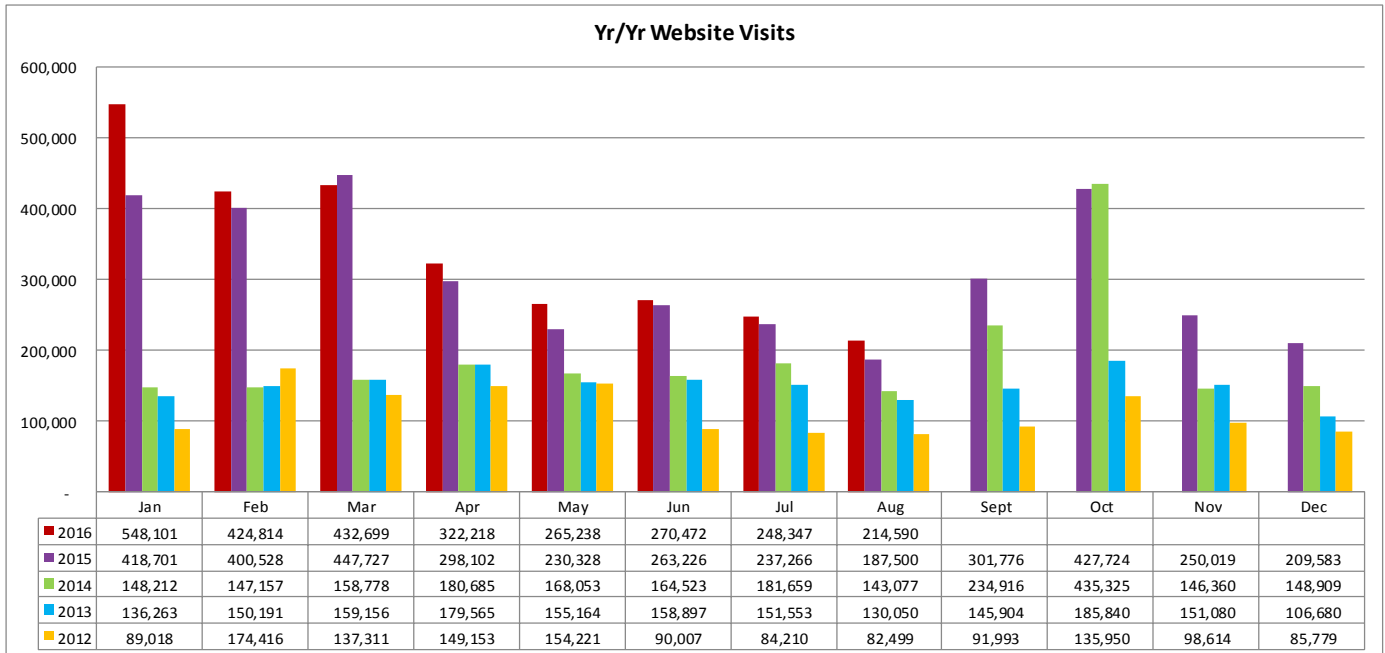

LOUISIANATRAVEL.COM

LouisianaTravel.com website showed an increase of 14 percent in total web visits in August 2016 over August 2015.

Source: Google Analytics

STATE PARKS

STATE HISTORIC SITES

Source: Louisiana State Parks

For more information, contact Latoya Wells, Reservation System Director, at lwells@crt.la.gov or at 225.342.9519

WELCOME CENTERS

Statewide welcome centers had a decrease of 24 percent in visitation in August 2016 over August 2015.
Note: Capitol Park closed to visitors in July 2015 & Vinton remains closed for reconstruction.

Welcome Centers Visitor Totals

<i>International August 2016</i>	
France	1,219
United Kingdom	487
Germany	451
Canada*	429
Italy	411

<i>States** - August 2016</i>	
Texas	13,407
North Carolina	4,625
Florida	4,252
Mississippi	4,183
Alabama	2,831