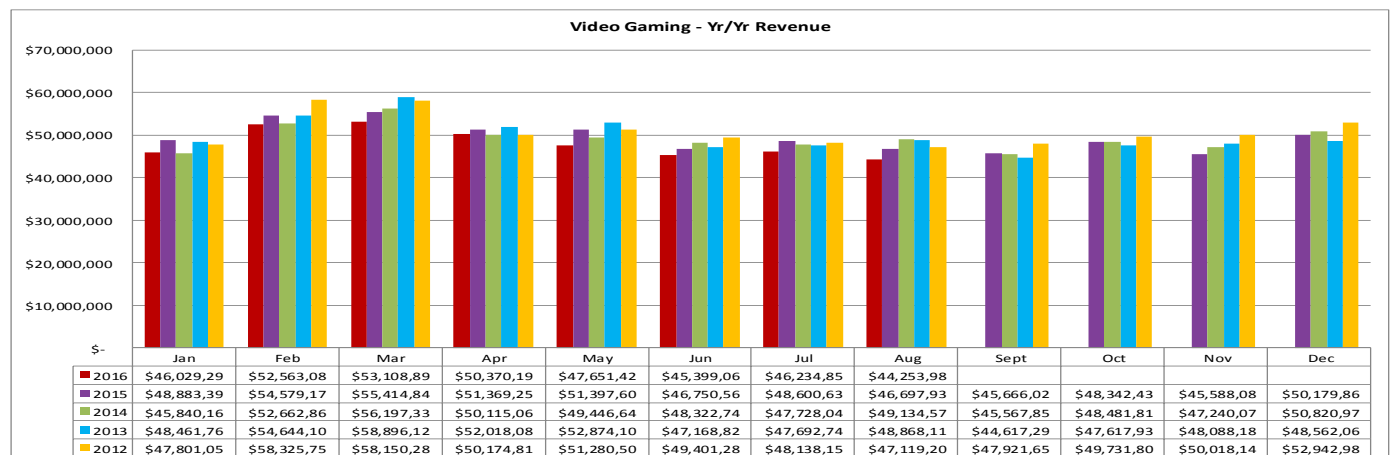

GROSS GAMING REVENUE

Source: Louisiana State Police