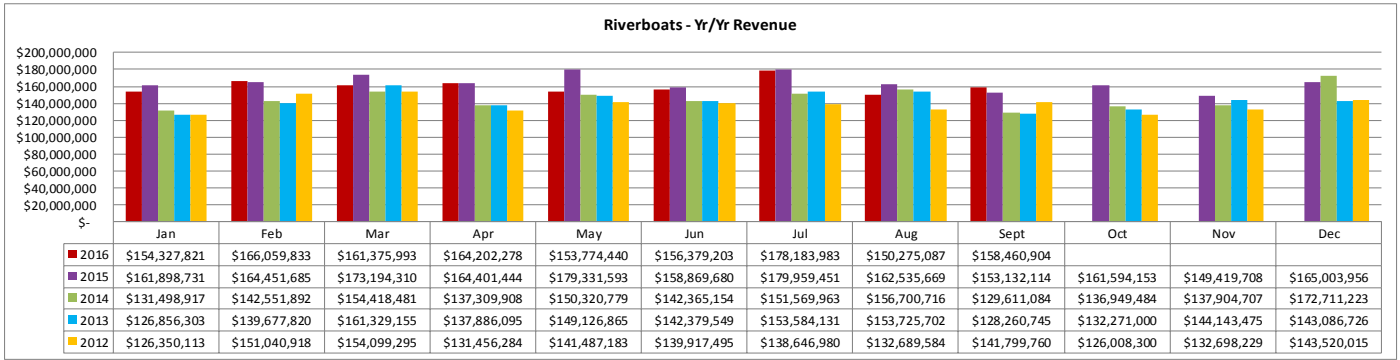

GROSS GAMING REVENUE

Source: Louisiana State Police