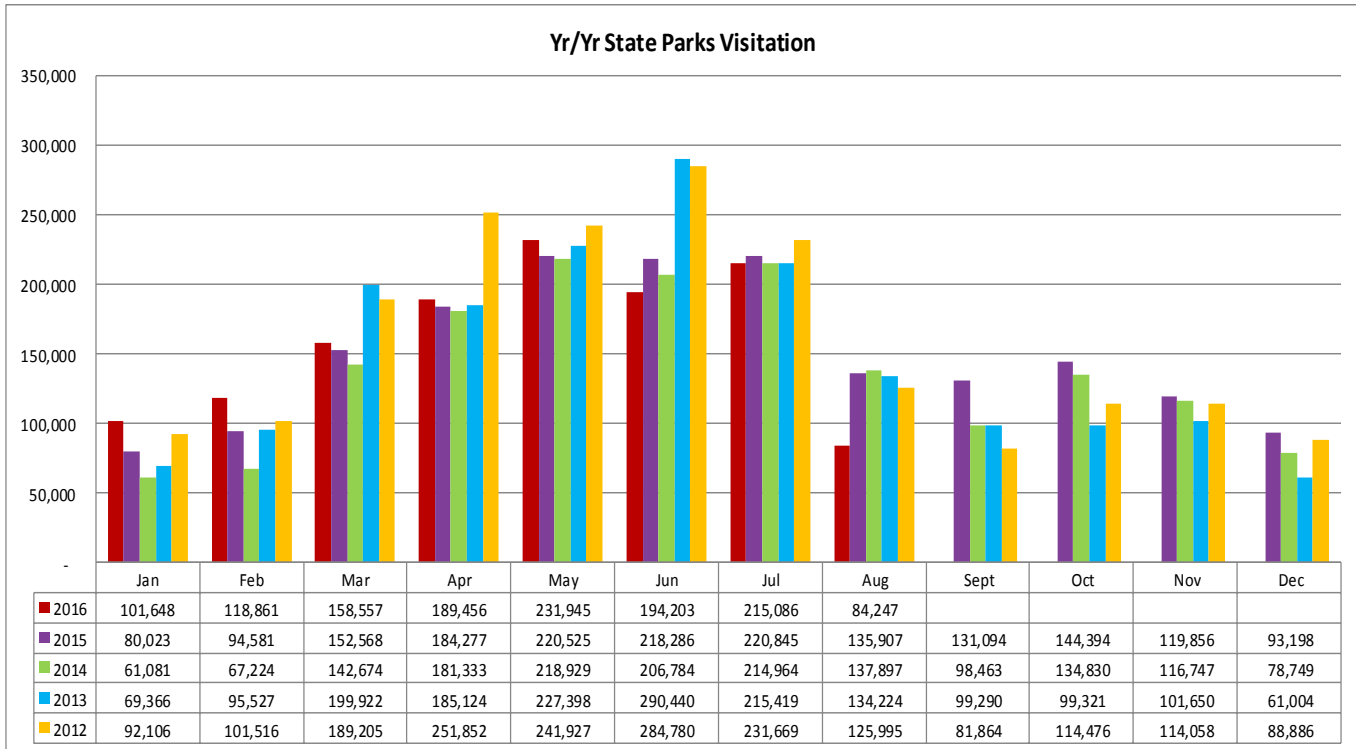

LOUISIANATRAVEL.COM

LouisianaTravel.com website showed an increase of 14 percent in total web visits in August 2016 over August 2015.

Source: Google Analytics

STATE PARKS

STATE HISTORIC SITES

Source: Louisiana State Parks

For more information, contact Latoya Wells, Reservation System Director, at lwells@crt.la.gov or at 225.342.9519

WELCOME CENTERS

Statewide welcome centers had a decrease of 24 percent in visitation in August 2016 over August 2015.
Note: Capitol Park closed to visitors in July 2015 & Vinton remains closed for reconstruction.

Welcome Centers Visitor Totals

<i>International August 2016</i>	
France	1,219
United Kingdom	487
Germany	451
Canada*	429
Italy	411

<i>States** - August 2016</i>	
Texas	13,407
North Carolina	4,625
Florida	4,252
Mississippi	4,183
Alabama	2,831