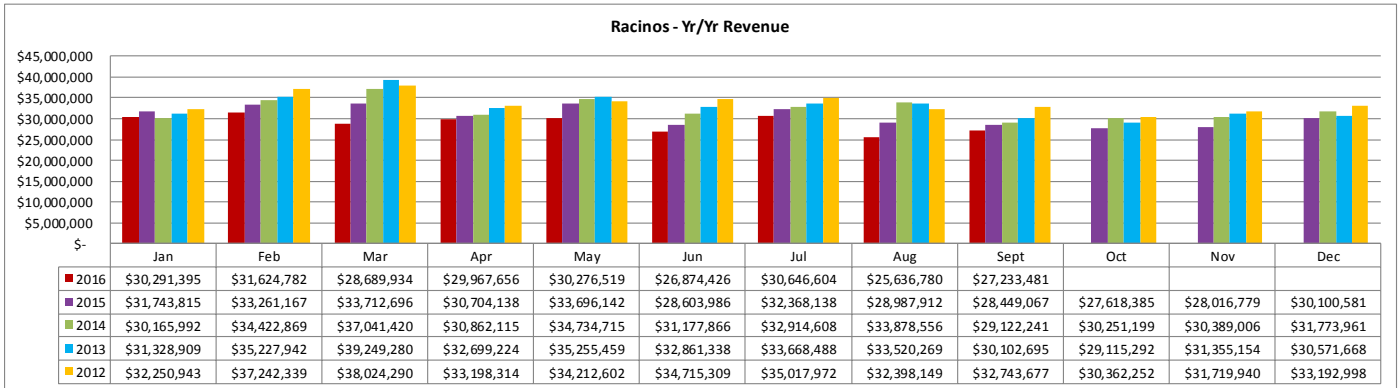

GROSS GAMING REVENUE

Source: Louisiana State Police