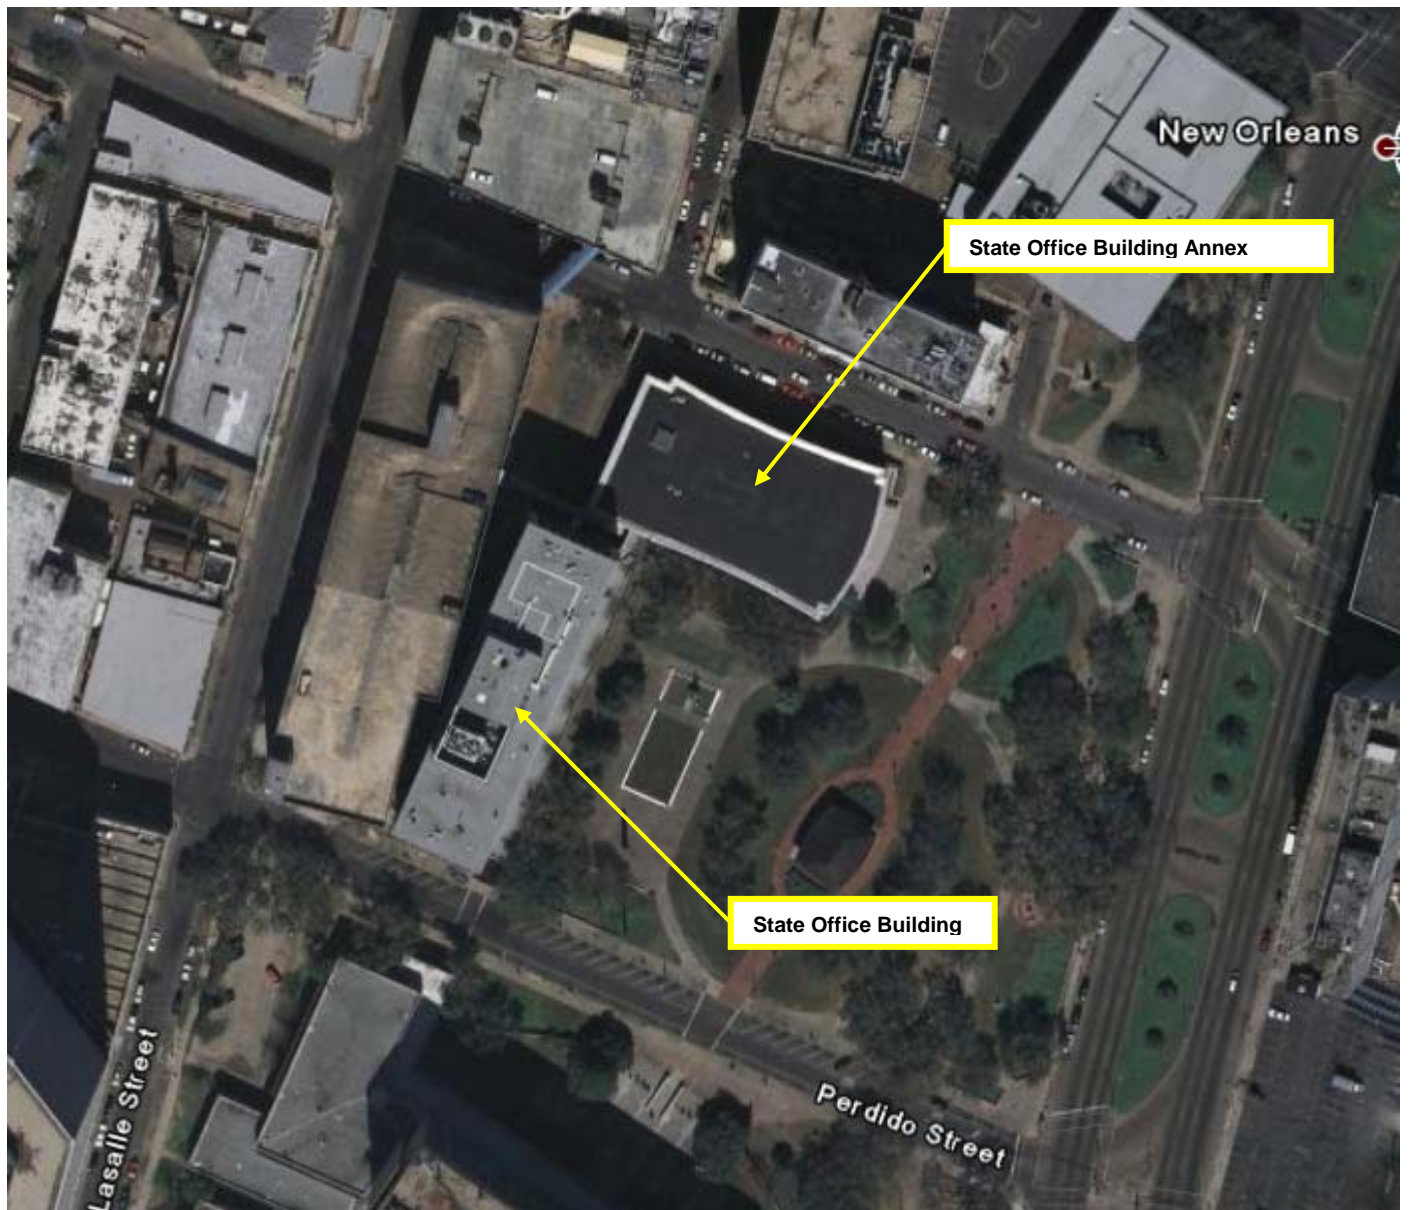

Section 106 Review : Aerial View Location Map

Resource Name: State Office Building Annex and State Office Building

Resource Address: 301 and 325 Loyola Avenue New Orleans 70112

Figure 2. Aerial View Location Map.