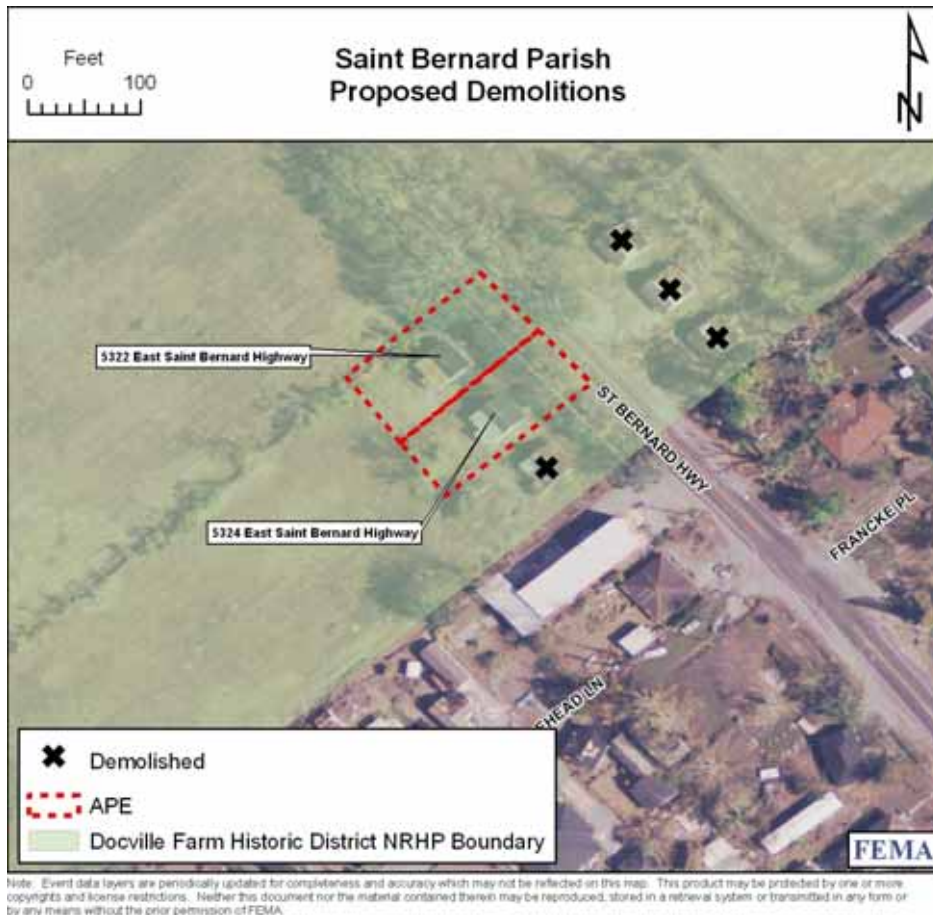

**523 Angela Avenue, Arabi**  
**Contributes to Old Arabi Historic District**  
**29.95237677, -90.008059**  
**Condemned by Parish**

**Figure 1. 523 Angela Avenue. Location and APE in relation to Old Arabi Historic District NRHP boundary.**

**Figure 1. Overview of Docville Farm Historic District, showing NRHP boundary and locations of 5322 and 5324 East St. Bernard Highway (both proposed for demolition).**

**Photograph 1. 5322 East St. Bernard Highway, Docville Farm Historic District (March 30, 2009).**

5324 East St. Bernard Highway, Contributes to Docville Farm Historic District  
29.909910136, -89.906153680  
Condemned by Parish

Figure 1. 5322 and 5324 East St. Bernard Highway, both proposed for demolition. Location and APE in relation to Docville Farm Historic District NRHP boundary.

Photograph 1. 5324 East St. Bernard Highway, Docville Farm Historic District (March 30, 2009).

**2005 Bayou Road (Joseph Serpas House), Individually Eligible**  
**29.865835927, -89.841641516**  
**Voluntary Demolition**