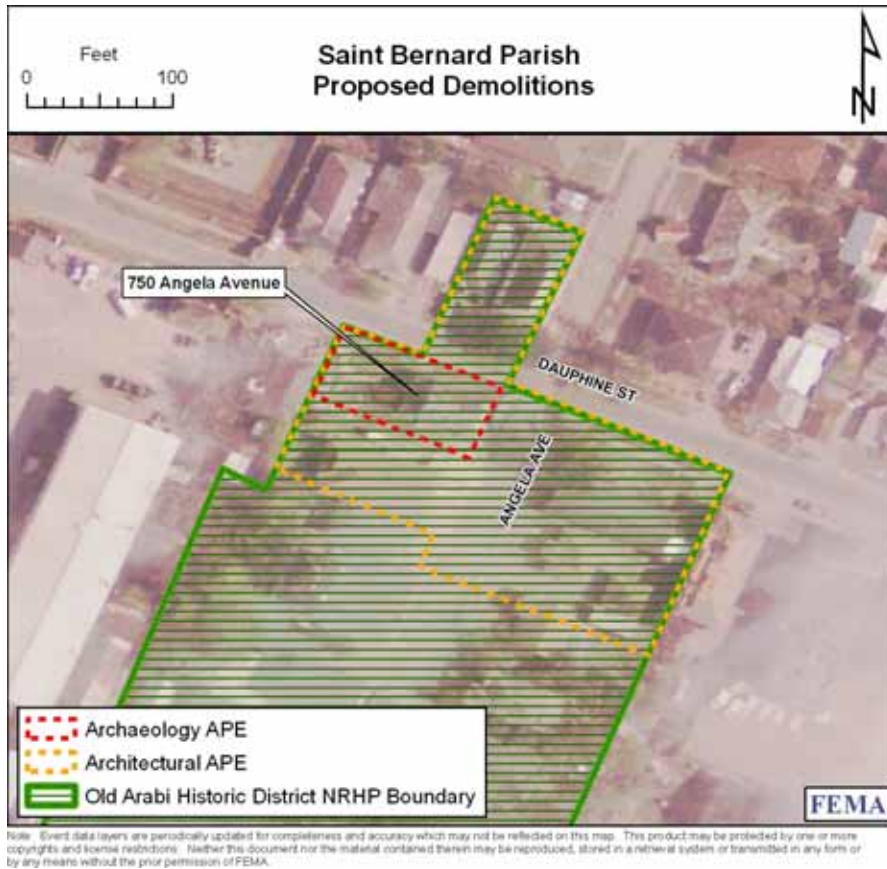

**523 Angela Avenue, Arabi**  
**Contributes to Old Arabi Historic District**  
**29.95237677, -90.008059**  
**Condemned by Parish**

**Figure 1. 523 Angela Avenue. Location and APE in relation to Old Arabi Historic District NRHP boundary.**

Figure 1. 647-49 Angela Avenue. Location and APE in relation to Old Arabi Historic District NRHP boundary.

Photograph 1. 647-49 Angela Avenue, Old Arabi Historic District (April 27, 2009).

**750 Angela Avenue, Arabi**  
**Contributes to Old Arabi Historic District**  
**29. 954822504, -90.007289084**  
**Condemned by Parish**

**Figure 1. 750 Angela Avenue. Location and APE in relation to Old Arabi Historic District NRHP boundary.**

**Photograph 1. 750 Angela Avenue, Old Arabi Historic District (March 30, 2009).**

**5322 East Saint Bernard Highway, Contributes to Docville Farm Historic District  
29.910037140, -89.906275105  
Condemned by Parish**

**Figure 1. Overview of Docville Farm Historic District, showing NRHP boundary and locations of 5322 and 5324 East St. Bernard Highway (both proposed for demolition).**

**Photograph 1. 5322 East St. Bernard Highway, Docville Farm Historic District (March 30, 2009).**