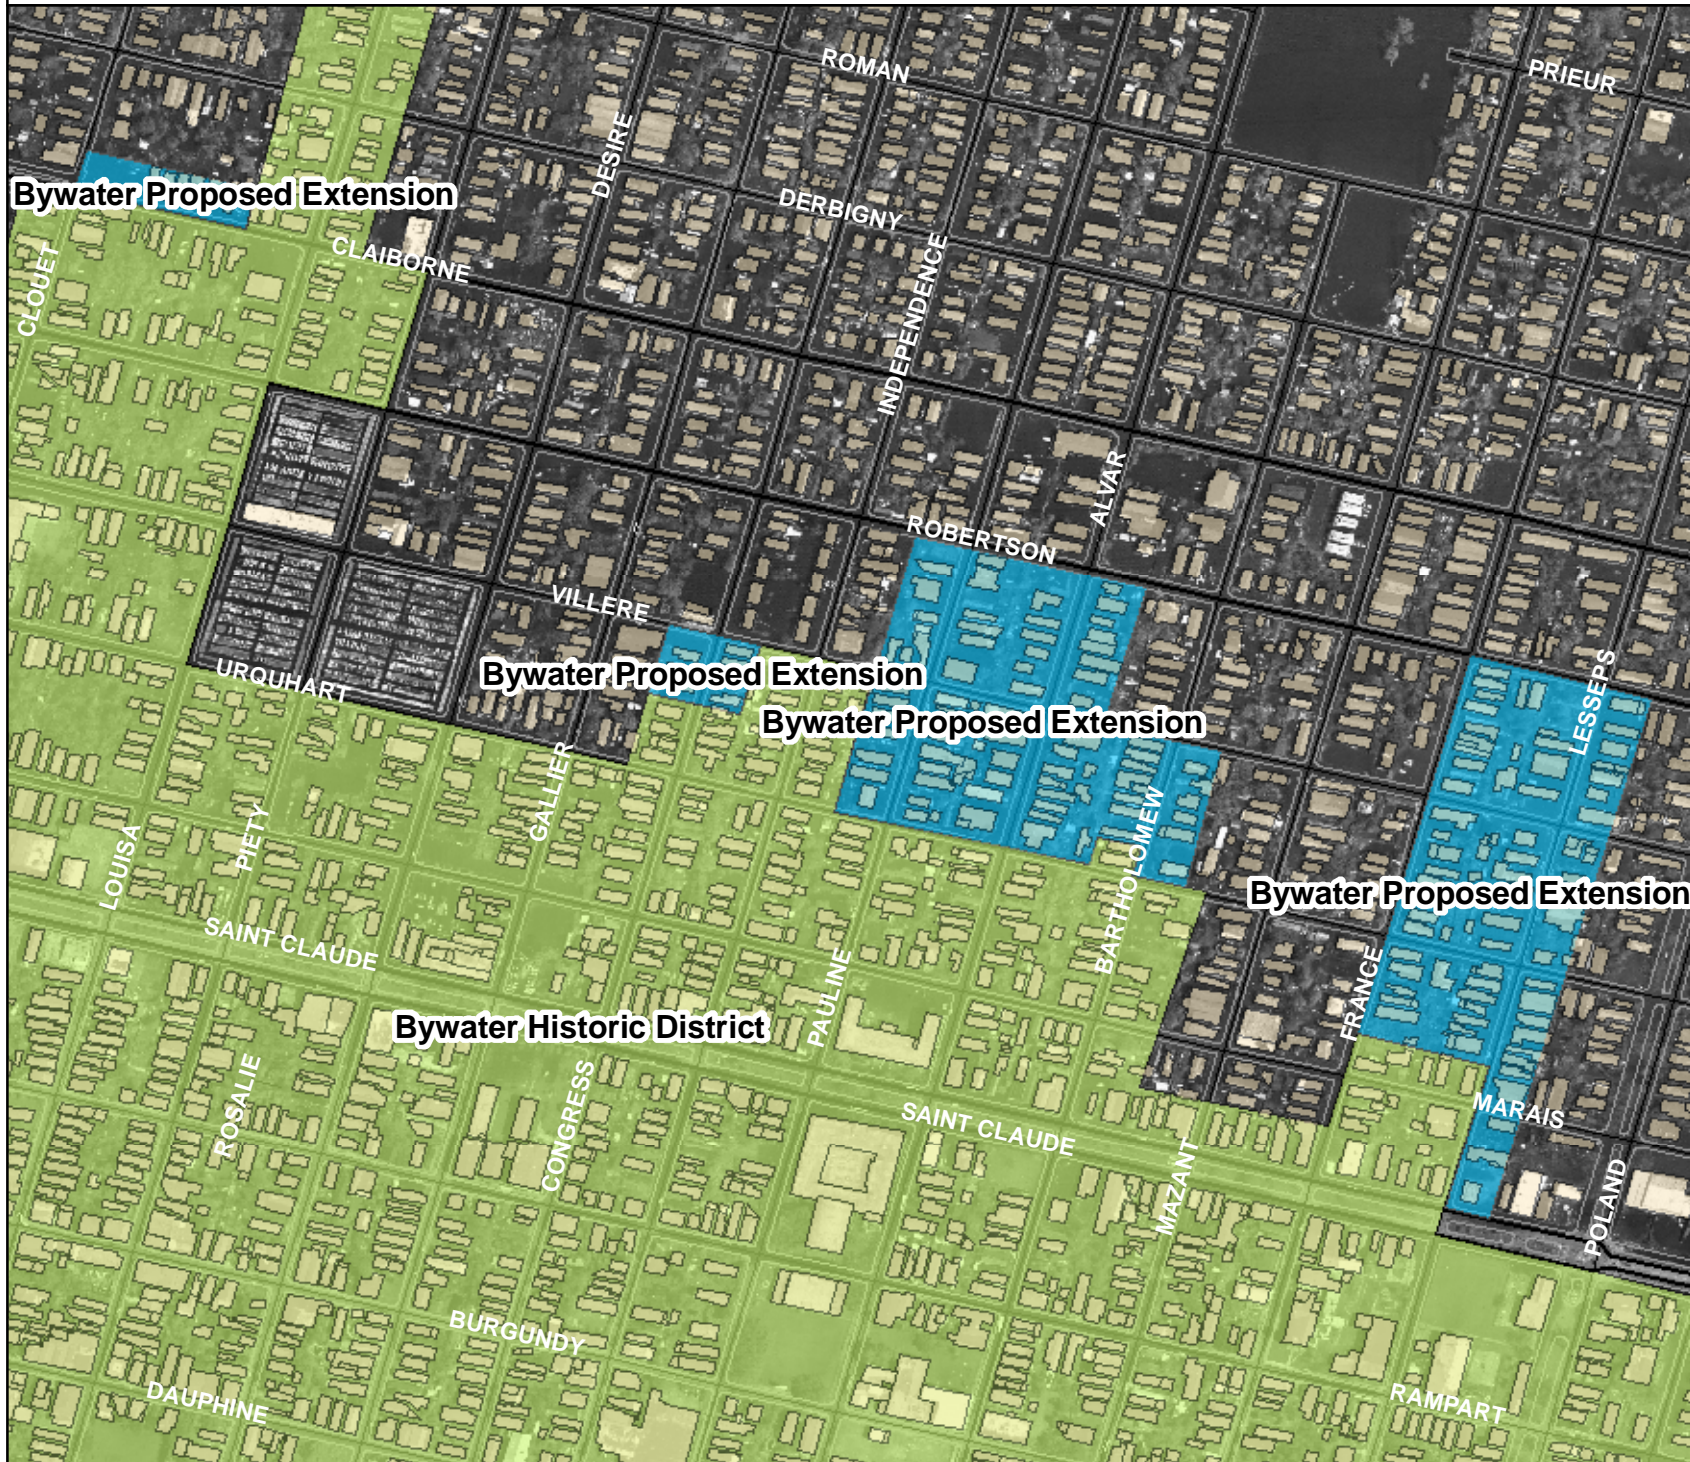

National Register Eligible Proposed Extension to Bywater National Register District

- Legend**
- Building Footprint
 - Historic District Proposed Extensions
 - National Historic District