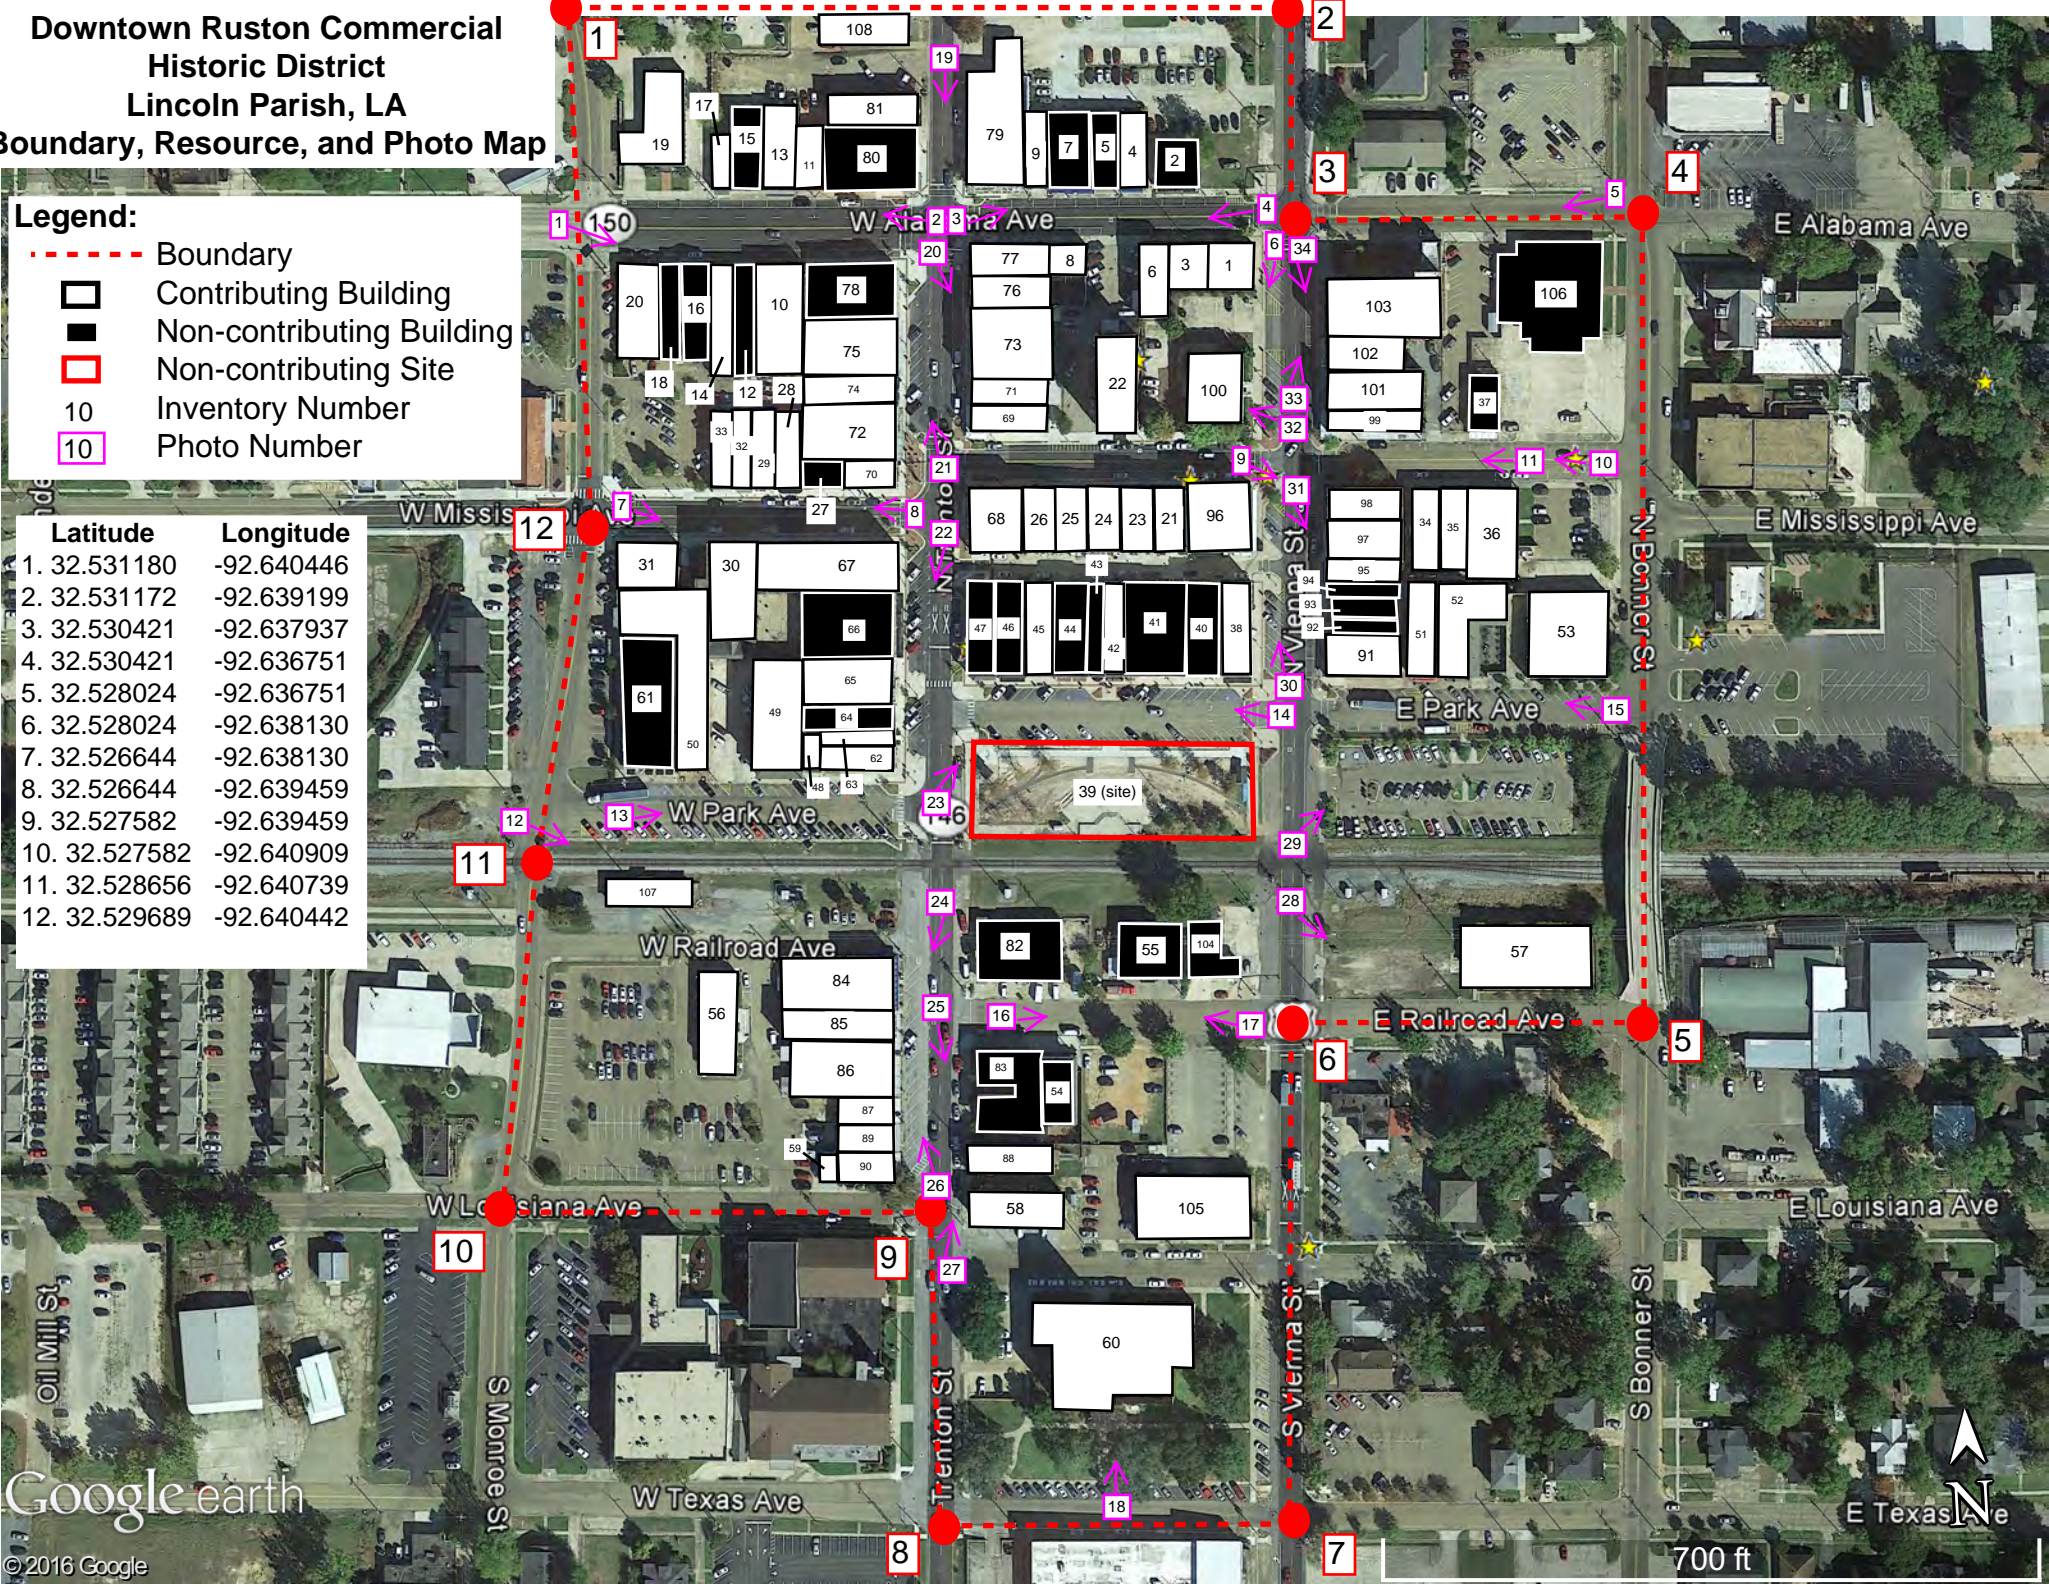

# Downtown Ruston Commercial Historic District Lincoln Parish, LA

## Boundary, Resource, and Photo Map

### Legend:

- - - Boundary
- Contributing Building
- Non-contributing Building
- Non-contributing Site
- 10 Inventory Number
- 10 Photo Number

### Latitude Longitude

Latitude	Longitude
1. 32.531180	-92.640446
2. 32.531172	-92.639199
3. 32.530421	-92.637937
4. 32.530421	-92.636751
5. 32.528024	-92.636751
6. 32.528024	-92.638130
7. 32.526644	-92.638130
8. 32.526644	-92.639459
9. 32.527582	-92.639459
10. 32.527582	-92.640909
11. 32.528656	-92.640739
12. 32.529689	-92.640442